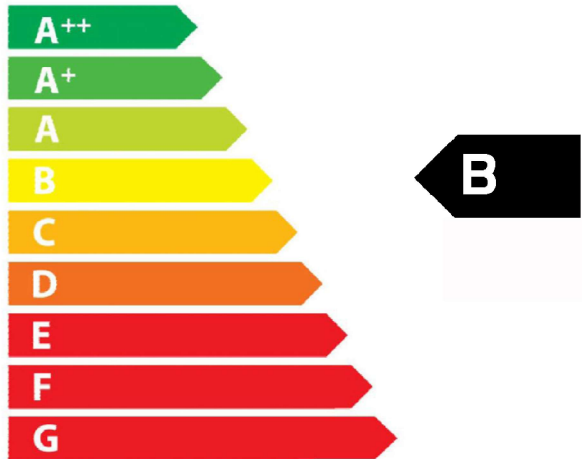

FLAVEL

At the heart of your home

93.5%

Useful Energy Efficiency

Calibre BF

Direct Heat Output 3.9 KW

Glass fronted inset

Coal effect fuel bed

Manual, Thermostatic remote,
EFC control

Plain black interior

Trim & Fret in polished silver, or
brass

ENERG
енергия · ενεργεια

FBFC1SMN2

CALIBRE BF MC BRASS

A blue-bordered box containing three icons: a window with a grid, a lamp with an upward-pointing arrow, and a radiator with wavy lines above it and a circular symbol below it.