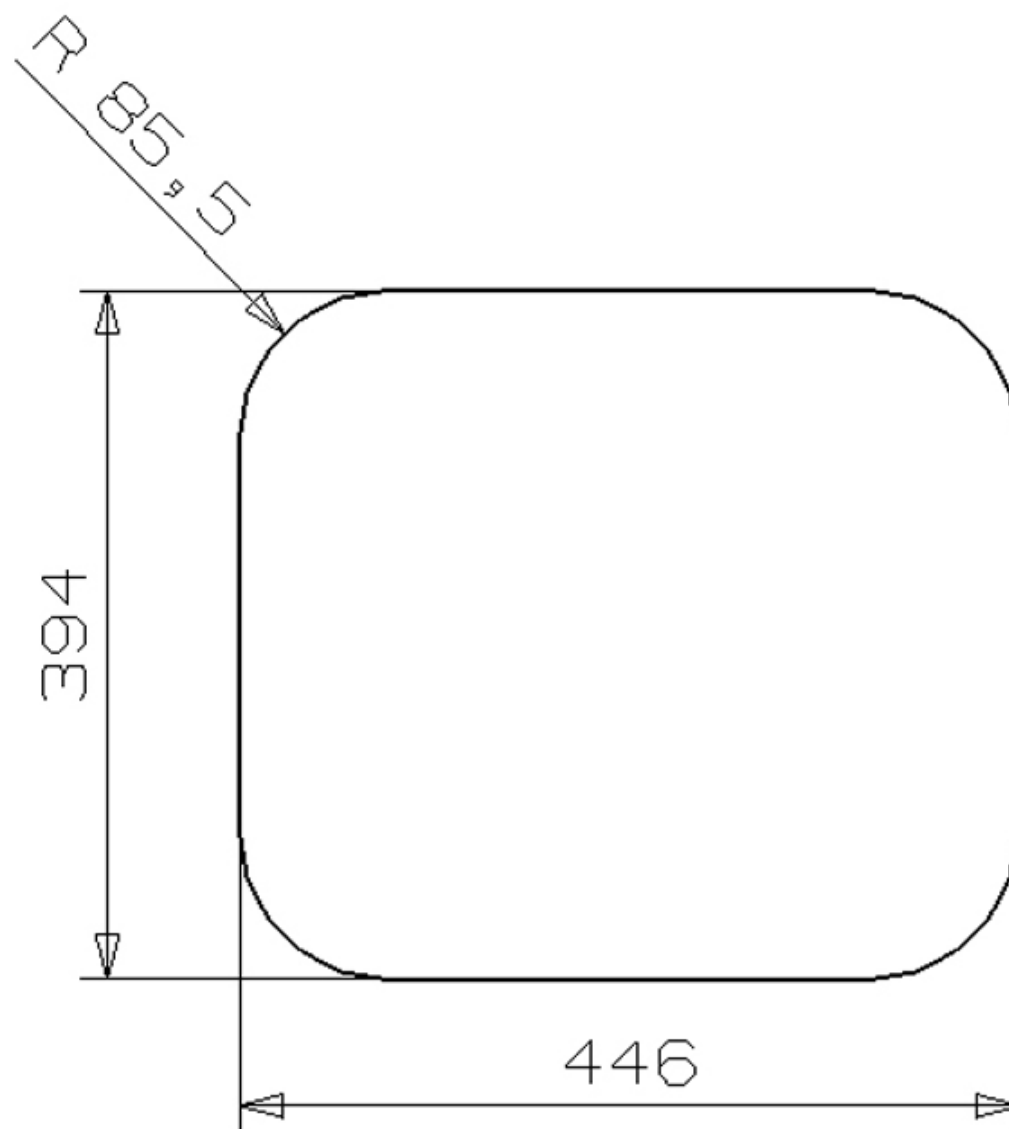

# Cut Out Guide for Flush Installation for L18 4035 OKG Sink