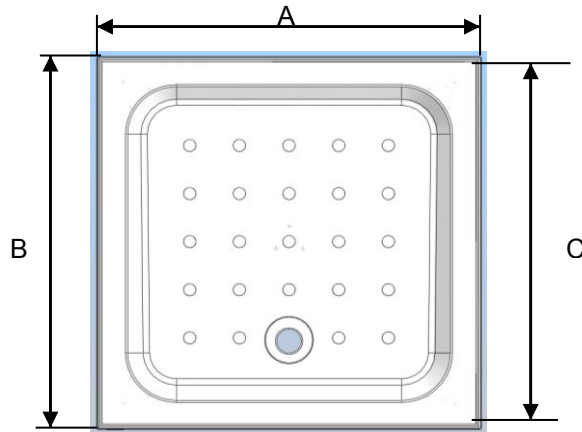

PANEL SCREW
60138

PANEL BRACKET
(INSTALLER FITTED)
50237

* = COLOUR SPECIFIC PART

OPELLA TRAP
PRODUCT CODE
ZB36315DB

ALL DIMENSIONS ±2mm

SQUARE TRAYS

3 UPSTAND

TRAY SIZES	DIM A OVERALL	DIM B OVERALL	DIM C B/TWEEN UPSTAND	DIM D B/TWEEN UPSTAND/ W/GUARD
760x760	778	778	760	754
800x800	818	818	800	794
900x900	918	918	900	894

RECTANGULAR TRAYS

3 UPSTAND

TRAY SIZES	DIM A OVERALL	DIM B OVERALL	DIM C B/TWEEN UPSTAND	DIM D B/TWEEN UPSTAND/ W/GUARD
900x760	918	778	900	754
1000x800	1018	818	1000	794
1200x760	1213	778	1195	754
1200x800	1217	820	1195	794

ALL DIMENSIONS ±2mm

SQUARE TRAYS

4 UPSTAND

TRAY SIZE	DIM A OVERALL	DIM B OVERALL	DIM C B/TWEEN UPSTAND
760x760	778	778	760
800x800	818	818	800
900x900	918	918	900

RECTANGULAR TRAYS

4 UPSTAND

TRAY SIZE	DIM A OVERALL	DIM B OVERALL	DIM C B/TWEEN UPSTAND	DIM D B/TWEEN UPSTAND
900x760	918	778	760	900
1000x800	1018	818	800	1000
1200x760	1213	778	760	1195
1200x800	1213	820	798	1195

ALL DIMENSIONS ±2mm

QUADRANT TRAYS

TRAY SIZES	DIM A OVERALL	DIM B B/TWEEN UPSTAND/ W/GUARD	DIM C	DIM D
800x800	824	800	274	274
900x900	924	900	374	374
900x1200 L/H	1226	1200	674	374
900x1200 R/H	1226	1200	674	374