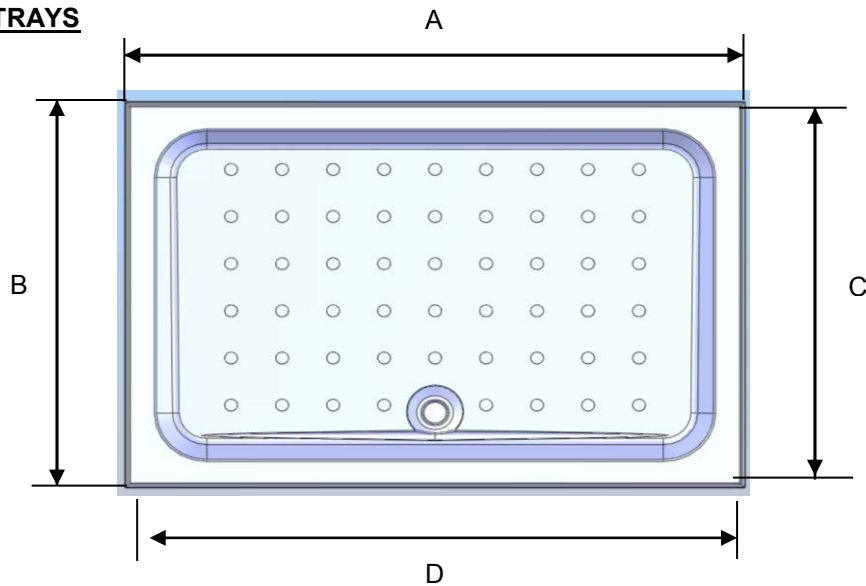

RECTANGULAR TRAYS

3 UPSTAND

TRAY SIZES	DIM A OVERALL	DIM B OVERALL	DIM C B/TWEEN UPSTAND	DIM D B/TWEEN UPSTAND/ W/GUARD
900x760	918	778	900	754
1000x800	1018	818	1000	794
1200x760	1213	778	1195	754
1200x800	1217	820	1195	794

ALL DIMENSIONS ±2mm

SQUARE TRAYS

4 UPSTAND

TRAY SIZE	DIM A OVERALL	DIM B OVERALL	DIM C B/TWEEN UPSTAND
760x760	778	778	760
800x800	818	818	800
900x900	918	918	900

RECTANGULAR TRAYS

4 UPSTAND

TRAY SIZE	DIM A OVERALL	DIM B OVERALL	DIM C B/TWEEN UPSTAND	DIM D B/TWEEN UPSTAND
900x760	918	778	760	900
1000x800	1018	818	800	1000
1200x760	1213	778	760	1195
1200x800	1213	820	798	1195

ALL DIMENSIONS ±2mm

QUADRANT TRAYS

TRAY SIZES	DIM A OVERALL	DIM B B/TWEEN UPSTAND/ W/GUARD	DIM C	DIM D
800x800	824	800	274	274
900x900	924	900	374	374
900x1200 L/H	1226	1200	674	374
900x1200 R/H	1226	1200	674	374

PENTAGON TRAYS

TRAY SIZES	DIM A OVERALL	DIM B B/TWEEN UPSTAND/ W/GUARD	DIM C	DIM D
900	924	900	380	747

COMPATIBLE SHOWER ENCLOSURES FOR QUADRANTS AND PENTAGON

800 QUAD TRAY	<p>CORAM PQD 80 CORAM 0QD 80</p> <p>MOST 800mm QUADRANT ENCLOSURES (WITH A 520-524mm RADIUS)</p>	
900 QUAD TRAY	<p>CORAM PQD 90 CORAM 0QD 90</p> <p>MOST 900mm QUADRANT ENCLOSURES</p>	
1200X900 QUAD	<p>CORAM PQD 12</p> <p>AQUADART MARINO 1200X900 OFFSET QUADRANT</p>	
900 PENT TRAY	<p>WILL FIT</p> <p>CORAM PPE 90 CORAM OPE 90</p> <p>AQUATA QUINTET 900 MANHATTAN M2 BROOKLYN 3 SIDED MANHATTAN M3 PENTA METROPOLITAN PENTA TREVI CHIARA PENTAGON TREVI TRIBUNE PENTAGON</p>	<p>WILL NOT FIT</p> <p>AQUADART GENOVA PENTAGON 900 AQUADART TOLEDO PENTAGON 900 AQUADART TURIN PENTAGON 900 AQUALISA QUINTET PENTAGON 900 JACUZZI / NIAGARA 950 PENTAGRA MATKI QUINTESSE</p>