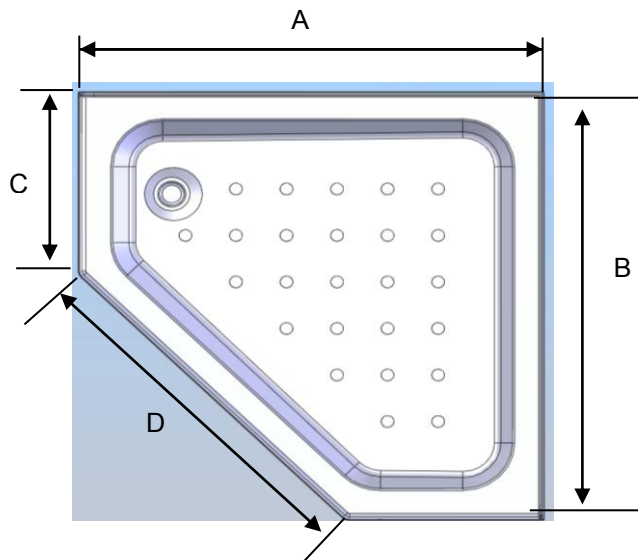

RECTANGULAR TRAYS

3 UPSTAND

TRAY SIZES	DIM A OVERALL	DIM B OVERALL	DIM C B/TWEEN UPSTAND	DIM D B/TWEEN UPSTAND/ W/GUARD
900x760	918	778	900	754
1000x800	1018	818	1000	794
1200x760	1213	778	1195	754
1200x800	1217	820	1195	794

ALL DIMENSIONS ±2mm

SQUARE TRAYS

4 UPSTAND

TRAY SIZE	DIM A OVERALL	DIM B OVERALL	DIM C B/TWEEN UPSTAND
760x760	778	778	760
800x800	818	818	800
900x900	918	918	900

RECTANGULAR TRAYS

4 UPSTAND

TRAY SIZE	DIM A OVERALL	DIM B OVERALL	DIM C B/TWEEN UPSTAND	DIM D B/TWEEN UPSTAND
900x760	918	778	760	900
1000x800	1018	818	800	1000
1200x760	1213	778	760	1195
1200x800	1213	820	798	1195

ALL DIMENSIONS ±2mm

QUADRANT TRAYS

TRAY SIZES	DIM A OVERALL	DIM B B/TWEEN UPSTAND/ W/GUARD	DIM C	DIM D
800x800	824	800	274	274
900x900	924	900	374	374
900x1200 L/H	1226	1200	674	374
900x1200 R/H	1226	1200	674	374

PENTAGON TRAYS

TRAY SIZES	DIM A OVERALL	DIM B B/TWEEN UPSTAND/ W/GUARD	DIM C	DIM D
900	924	900	380	747

COMPATIBLE SHOWER ENCLOSURES FOR QUADRANTS AND PENTAGON

800 QUAD TRAY	<p>CORAM PQD 80 CORAM 0QD 80</p> <p>MOST 800mm QUADRANT ENCLOSURES (WITH A 520-524mm RADIUS)</p>	
900 QUAD TRAY	<p>CORAM PQD 90 CORAM 0QD 90</p> <p>MOST 900mm QUADRANT ENCLOSURES</p>	
1200X900 QUAD	<p>CORAM PQD 12</p> <p>AQUADART MARINO 1200X900 OFFSET QUADRANT</p>	
900 PENT TRAY	<p>WILL FIT</p> <p>CORAM PPE 90 CORAM OPE 90</p> <p>AQUATA QUINTET 900 MANHATTAN M2 BROOKLYN 3 SIDED MANHATTAN M3 PENTA METROPOLITAN PENTA TREVI CHIARA PENTAGON TREVI TRIBUNE PENTAGON</p>	<p>WILL NOT FIT</p> <p>AQUADART GENOVA PENTAGON 900 AQUADART TOLEDO PENTAGON 900 AQUADART TURIN PENTAGON 900 AQUALISA QUINTET PENTAGON 900 JACUZZI / NIAGARA 950 PENTAGRA MATKI QUINTESSE</p>