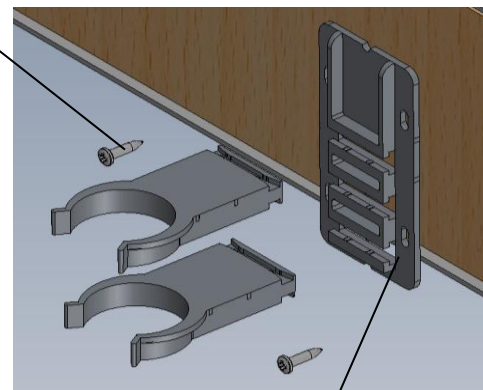

PRODUCTS	SCREWPACKS	INSTRUCTION LEAFLETS	PANEL PART NUMBER
<u>SQUARE TRAYS</u>			
YD763 (760)	80273	71331	30032 x 1
YD764 (760)	80272	71331	30032 x 2
YD803 (800)	80273	71331	30033 x 1
YD804 (800)	80272	71331	30033 x 2
YD903 (900)	80273	71331	30034 x 1
YD904 (900)	80272	71331	30034 x 2
<u>RECTANGULAR TRAYS</u>			
YD973 (900x760)	80273	71331	30034 x 1
YD974 (900x760)	80272	71331	30032 + 30034
YD183 (1000x800)	80275	71332	30047 x 1
YD184 (1000x800)	80274	71332	30048 + 30033
YD123 (1200x760)	80275	71332	30035 x 1
YD124 (1200x760)	80274	71332	30035 + 30032
YD1283 (1200x800)	80275	71332	30035 x 1
YD1284 (1200x800)	80274	71332	30035 + 30033
<u>QUADRANT TRAYS</u>			
YDQ80 (800)	80273	71333	30042 x 1
YDQ90 (900)	80273	71333	30043 x 1
YDQ12L/R (1200)	80419	71333	30041 x 1
<u>PENTAGON TRAYS</u>			
YDP90 (900)	80426	71334	30044 x 1
<u>WALK-IN TRAY</u>			
YDW15 (1500)	80309	71043	30046 x 1

NOTE:- QUANTITIES OF FEET MAY VARY DEPENDING ON STYLE AND SIZE OF TRAY

LEG FIXING SCREW
(FACTORY FITTED)
60140

OUTER LEG
(FACTORY FITTED)
50195

INNER LEG
(FACTORY FITTED)
50194

FLOOR FIXING SCREW
60139

FOOT
(INSTALLER FITTED)
50193

PANEL SCREW
60138

PANEL BRACKET
(INSTALLER FITTED)
50237

* = COLOUR SPECIFIC PART

OPELLA TRAP
PRODUCT CODE
ZB36315DB

ALL DIMENSIONS ±2mm

SQUARE TRAYS

3 UPSTAND

TRAY SIZES	DIM A OVERALL	DIM B OVERALL	DIM C B/TWEEN UPSTAND	DIM D B/TWEEN UPSTAND/ W/GUARD
760x760	778	778	760	754
800x800	818	818	800	794
900x900	918	918	900	894