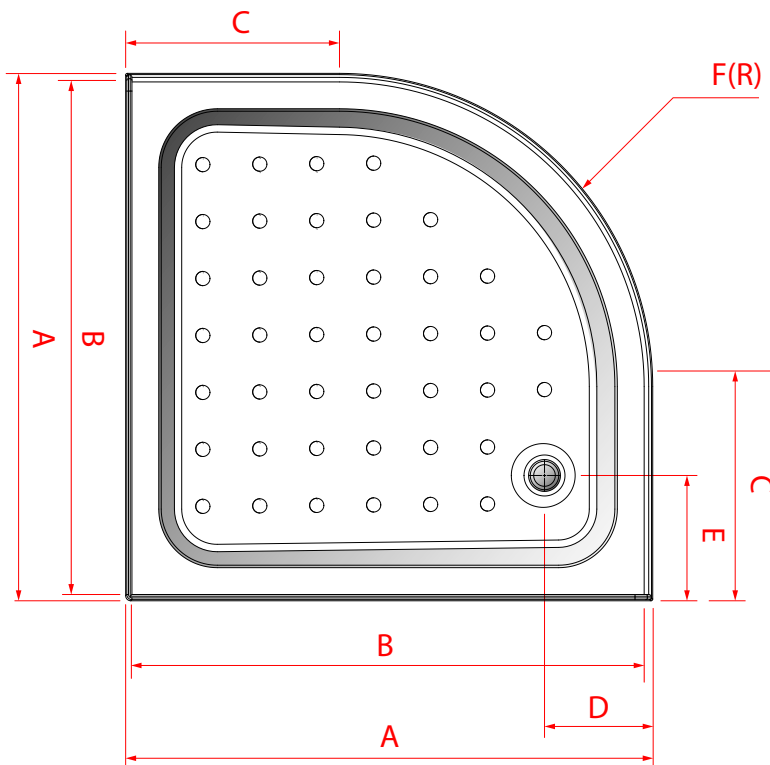

CORAM
SHOWERS

HEIGHT & WEIGHT

SQUARE AND RECTANGULAR WITH 3 UPSTANDS

PRODUCT CODE	DESCRIPTION	WEIGHT (Kg)	HEIGHT OVERALL (mm)	HEIGHT TO RIM (mm)	WIDTH (mm)
YD763WHI	Riser Shower Tray Square	11.75	215	187	760 x 760
YD803WHI	Riser Shower Tray Square	13.05	215	187	800 x 800
YD903WHI	Riser Shower Tray Square	15.75	215	187	900 x 900
YD973WHI	Riser Shower Tray Rectangular	14.55	215	187	900 x 760
YD183WHI	Riser Shower Tray Rectangular	17.85	215	187	1000 x 800
YD123WHI	Riser Shower Tray Rectangular	20.35	215	187	1200 x 760
YD1283WHI	Riser Shower Tray Rectangular	21.35	215	187	1200 x 800

All riser trays have a 50 mm waste hole & are supplied with a 50mm diameter, 50mm water seal, wastetrap
all dimensions are in mm

The following trays 'do not' have the the dimples on the inside:
YD1484

HEIGHT & WEIGHT

QUADRANT WITH 4 UPSTANDS

PRODUCT CODE	DESCRIPTION	WEIGHT (Kg)	HEIGHT OVERALL (mm)	HEIGHT TO RIM (mm)	WIDTH (mm)
YDQ80WHI	Riser Shower Tray Quadrant	11.72	215	185	800 x 800
YDQ90WHI	Riser Shower Tray Quadrant	14.11	215	185	900 x 900
YDQ108LWHI YDQ108RWHI	Riser Shower Tray Quadrant - Offset	13.16	215	185	1000 x 800
YD128LWHI YD128RWHI	Riser Shower Tray Quadrant - Offset	15.76	215	185	1200 x 800
YDQ12LWHI YDQ12RWHI	Riser Shower Tray Quadrant - Offset	17.81	215	185	1200 x 900

QUADRANT RISER TRAY DIMENSIONS

QUADRANT TRAYS

PRODUCT CODE	A	B	C	D	E	F (RADIUS)
YDQ80WHI 800 x 800	824	800	274	185	220	550
YDQ90WHI 900 x 900	924	900	374	185	220	550

All riser trays have a 50 mm waste hole & are supplied with a 50mm diameter, 50mm water seal, wastetrap all dimensions are in mm