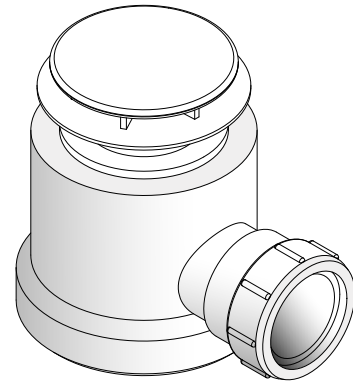

WASTE PIPE DIMENSIONS

all dimensions are in mm