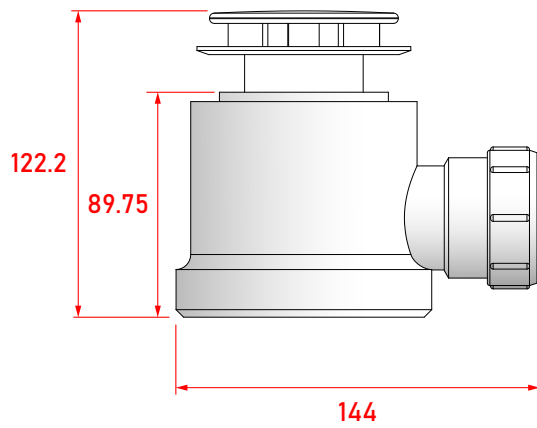

WASTE PIPE DIMENSIONS

all dimensions are in mm