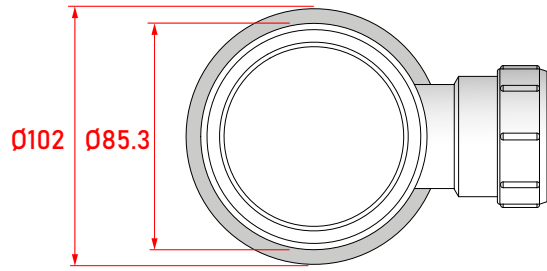

WASTE PIPE DIMENSIONS

all dimensions are in mm