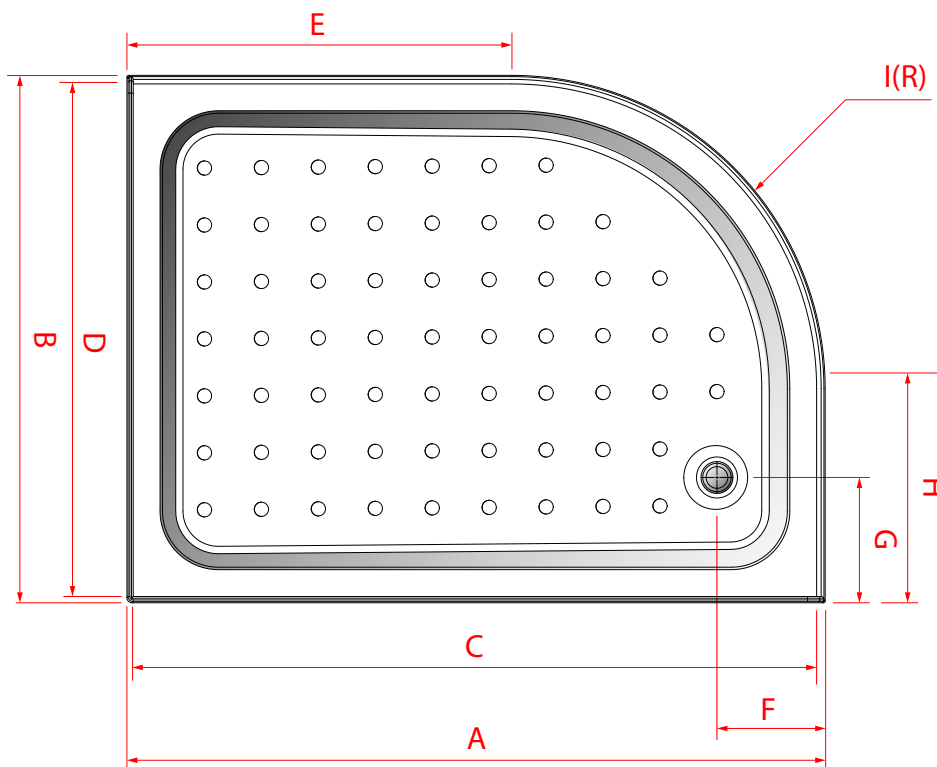

QUADRANT WITH 4 UPSTANDS

PRODUCT CODE	DESCRIPTION	WEIGHT (Kg)	HEIGHT OVERALL (mm)	HEIGHT TO RIM (mm)	WIDTH (mm)
YDQ80WHI	Riser Shower Tray Quadrant	11.72	215	185	800 x 800
YDQ90WHI	Riser Shower Tray Quadrant	14.11	215	185	900 x 900
YDQ108LWHI YDQ108RWHI	Riser Shower Tray Quadrant - Offset	13.16	215	185	1000 x 800
YD128LWHI YD128RWHI	Riser Shower Tray Quadrant - Offset	15.76	215	185	1200 x 800
YDQ12LWHI YDQ12RWHI	Riser Shower Tray Quadrant - Offset	17.81	215	185	1200 x 900

QUADRANT RISER TRAY DIMENSIONS

QUADRANT TRAYS

PRODUCT CODE	A	B	C	D	E	F (RADIUS)
YDQ80WHI 800 x 800	824	800	274	185	220	550
YDQ90WHI 900 x 900	924	900	374	185	220	550

All riser trays have a 50 mm waste hole & are supplied with a 50mm diameter, 50mm water seal, wastetrap all dimensions are in mm

OFFSET QUADRANT RISER TRAY DIMENSIONS

OFFSET QUADRANT TRAYS

PRODUCT CODE	A	B	C	D	E	F	G	H	I (RADIUS)
YDQ108LWHI YDQ108RWHI 1000 x 800	1026	826	1000	800	380	190	220	276	550
YD128LWHI YD128RWHI 1200 x 800	1226	826	1200	800	500	190	220	276	550
YDQ12LWHI YDQ12RWHI 1200 x 900	1226	926	1200	900	550	190	220	376	550

All riser trays have a 50 mm waste hole & are supplied with a 50mm diameter, 50mm water seal, wastetrap
all dimensions are in mm

The following trays **'do not'** have the the dimples on the inside:

YDQ108L
YDQ108R
YDQ128L
YDQ128R