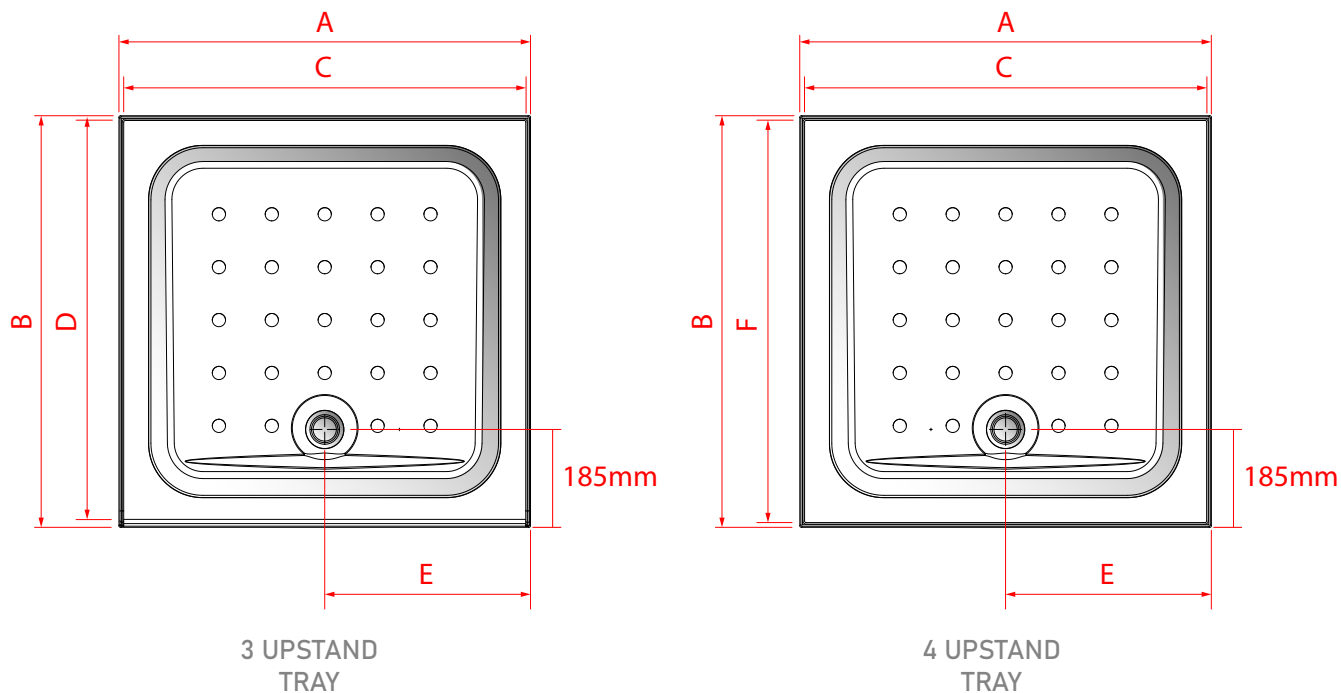

CORAM
SHOWERS

HEIGHT & WEIGHT

SQUARE AND RECTANGULAR WITH 3 UPSTANDS

PRODUCT CODE	DESCRIPTION	WEIGHT (Kg)	HEIGHT OVERALL (mm)	HEIGHT TO RIM (mm)	WIDTH (mm)
YD763WHI	Riser Shower Tray Square	11.75	215	187	760 x 760
YD803WHI	Riser Shower Tray Square	13.05	215	187	800 x 800
YD903WHI	Riser Shower Tray Square	15.75	215	187	900 x 900
YD973WHI	Riser Shower Tray Rectangular	14.55	215	187	900 x 760
YD183WHI	Riser Shower Tray Rectangular	17.85	215	187	1000 x 800
YD123WHI	Riser Shower Tray Rectangular	20.35	215	187	1200 x 760
YD1283WHI	Riser Shower Tray Rectangular	21.35	215	187	1200 x 800

SQUARE AND RECTANGULAR WITH 4 UPSTANDS

PRODUCT CODE	DESCRIPTION	WEIGHT (Kg)	HEIGHT OVERALL (mm)	HEIGHT TO RIM (mm)	WIDTH (mm)
YD764WHI	Riser Shower Tray Square	11.85	215	187	760 x 760
YD804WHI	Riser Shower Tray Square	13.15	215	187	800 x 800
YD904WHI	Riser Shower Tray Square	15.85	215	187	900 x 900
YD974WHI	Riser Shower Tray Rectangular	14.75	215	187	900 x 760
YD184WHI	Riser Shower Tray Rectangular	18.05	215	187	1000 x 800
YD124WHI	Riser Shower Tray Rectangular	20.55	215	187	1200 x 760
YD1284WHI	Riser Shower Tray Rectangular	21.55	215	187	1200 x 800
YD1484WHI	Riser Shower Tray Rectangular	24.85	215	187	1400 x 800

SQUARE RISER TRAY DIMENSIONS

PRODUCT CODE	A	B	C	D	E	F
YD763WHI YD764WHI	778	778	760	754	380	760
YD803WHI YD804WHI	818	818	800	794	400	800
YD903WHI YD904WHI	918	918	900	894	450	900

All riser trays have a 50 mm waste hole & are supplied with a 50mm diameter, 50mm water seal, wastetrap
all dimensions are in mm

QUADRANT WITH 4 UPSTANDS

PRODUCT CODE	DESCRIPTION	WEIGHT (Kg)	HEIGHT OVERALL (mm)	HEIGHT TO RIM (mm)	WIDTH (mm)
YDQ80WHI	Riser Shower Tray Quadrant	11.72	215	185	800 x 800
YDQ90WHI	Riser Shower Tray Quadrant	14.11	215	185	900 x 900
YDQ108LWHI YDQ108RWHI	Riser Shower Tray Quadrant - Offset	13.16	215	185	1000 x 800
YD128LWHI YD128RWHI	Riser Shower Tray Quadrant - Offset	15.76	215	185	1200 x 800
YDQ12LWHI YDQ12RWHI	Riser Shower Tray Quadrant - Offset	17.81	215	185	1200 x 900