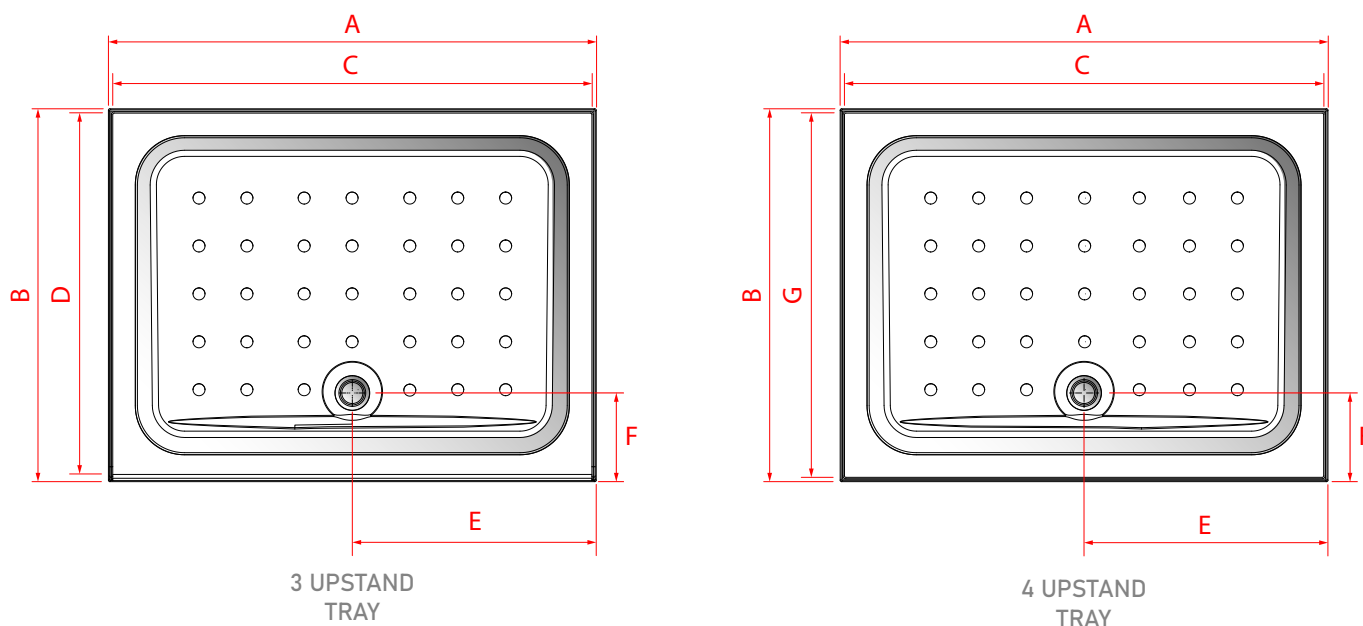

RECTANGULAR RISER TRAY DIMENSIONS

PRODUCT CODE	A	B	C	D	E	F	G
YD973WHI YD974WHI	918	778	900	754	380	185	760
YD183WHI YD184WHI	1018	818	1000	794	500	160	800
YD123WHI YD124WHI	1213	778	1195	754	550	185	760
YD1283WHI YD1284WHI	1217	820	1195	794	598	160	800
YD1484WHI	1417	819	1395	-	698	160	800

All riser trays have a 50 mm waste hole & are supplied with a 50mm diameter, 50mm water seal, wastetrap
all dimensions are in mm

The following trays 'do not' have the the dimples on the inside:
YD1484