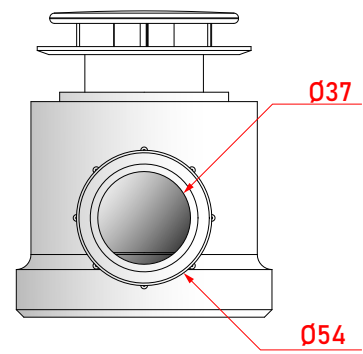

WASTE PIPE DIMENSIONS

all dimensions are in mm