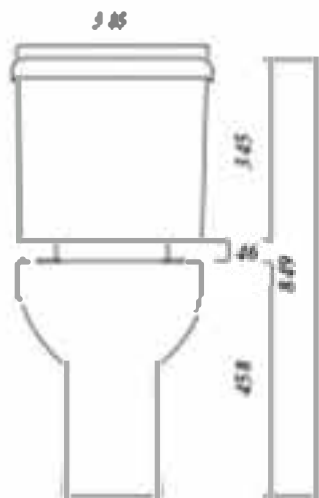

**Overview:**

Providing a comfort height close coupled WC for either commercial or domestic settings. This classic design is a great option for when substance trumps style.

**Key product features:**

- Horizontal outlet
- CE Compliant
- Classic close coupled design
- Raised height for more comfort

Product:	Pan	Cistern	Soft close seat
Code:	COMFJUPBWC		
Weight in kg:	18.4	13.1	1.3
Colour:	White		
Material:	Vitreous china		Plastic
Standard:	EN997-CL1-6-VR11+CL2		n/a
DOP:	WCC1		n/a
BIM download:	✓	✓	n/a
CAD download:	✓	✓	n/a
Flushing volume:	6/4ltr dual flush		
Flushing mechanism:	Dual flush push button		
Inlet:	RH bottom inlet		
WRAS:	All Lecico flushing mechanisms are WRAS approved		
Options:	n/a		

Shown: Close coupled WC with soft close seat  
COMFJUPWC

**Special notes**

Pan fixes directly to floor using four fixing holes - screws not supplied

Cistern can be fixed to a wall

For alternative seats, please check specification to ensure fit