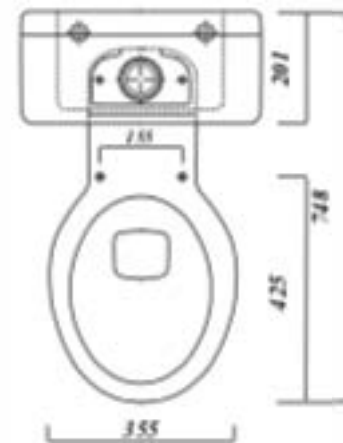

**Overview:**

Providing a comfort height close coupled WC for either commercial or domestic settings. This classic design is a great option for when substance trumps style.

**Key product features:**

- Horizontal outlet
- CE Compliant
- Classic close coupled design
- Raised height for more comfort

Product:	Pan	Cistern	Soft close seat
Code:	COMFJUPBWC		
Weight in kg:	18.4	13.1	1.3
Colour:	White		
Material:	Vitreous china		Plastic
Standard:	EN997-CL1-6-VR11+CL2		n/a
DOP:	WCC1		n/a
BIM download:	✓	✓	n/a
CAD download:	✓	✓	n/a
Flushing volume:	6/4ltr dual flush		
Flushing mechanism:	Dual flush push button		
Inlet:	RH bottom inlet		
WRAS:	All Lecico flushing mechanisms are WRAS approved		
Options:	n/a		

Shown: Close coupled WC with soft close seat  
COMFJUPWC

**Special notes**

Pan fixes directly to floor using four fixing holes - screws not supplied

Cistern can be fixed to a wall

For alternative seats, please check specification to ensure fit

All dimensions are approximate and subject to normal ceramic variations.

Although every effort is made not to change the above product specification, Lecico reserve the right to do so without prior notification if necessary.