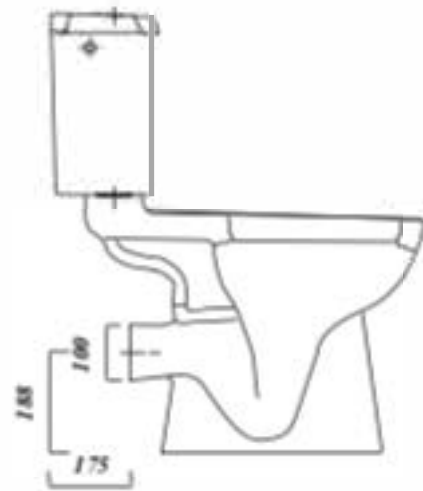

Product:	Pan	Cistern	Soft close seat
Code:	COMFJUPBWC		
Weight in kg:	18.4	13.1	1.3
Colour:	White		
Material:	Vitreous china		Plastic
Standard:	EN997-CL1-6-VR11+CL2		n/a
DOP:	WCC1		n/a
BIM download:	✓	✓	n/a
CAD download:	✓	✓	n/a
Flushing volume:	6/4ltr dual flush		
Flushing mechanism:	Dual flush push button		
Inlet:	RH bottom inlet		
WRAS:	All Lecico flushing mechanisms are WRAS approved		
Options:	n/a		

Shown: Close coupled WC with soft close seat  
COMFJUPWC

**Special notes**

Pan fixes directly to floor using four fixing holes - screws not supplied

Cistern can be fixed to a wall

For alternative seats, please check specification to ensure fit

All dimensions are approximate and subject to normal ceramic variations.

Although every effort is made not to change the above product specification, Lecico reserve the right to do so without prior notification if necessary.