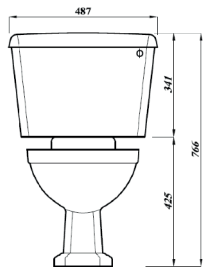

CI/SFB
(74)

Overview:

A classically designed traditional Victorian style WC that would fit perfectly into a classical or a neo-traditional styled bathroom.

Key product features:

- Horizontal outlet
- CE Compliant
- Traditional design

Product:	Pan	Cistern	Soft close seat
Code:	CSWCSETSC		
Weight in kg:	18.2	14	2
Colour:	White		
Material:	Vitreous china		Plastic
Standard:	EN997-CL1-6-VRI+CL2		n/a
DOP:	WCC1		
BiM download:	x	x	x
CAD download:	✓	✓	✓
Flushing volume:	6/4ltr standard		
Flushing mechanism:	Dual flush lever		
Inlet:	Bottom inlet RH		
WRAS:	All fittings are WRAS approved		

Shown: Close coupled WC with soft close seat & 55cm basin on full pedestal with bain mixer taps.
CSWCSETSC - CS55RBA2SET - TPBUXBASIN

Special notes

Pan fixes directly to the floor - Screws not supplied

Cistern can be fixed to a wall