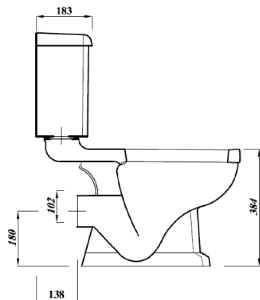

CI/SFB
(74)

Overview:

A classically designed traditional Victorian style WC that would fit perfectly into a classical or a neo-traditional styled bathroom.

Key product features:

- Horizontal outlet
- CE Compliant
- Traditional design

Product:	Pan	Cistern	Soft close seat
Code:	CSWCSETSC		
Weight in kg:	18.2	14	2
Colour:	White		
Material:	Vitreous china		Plastic
Standard:	EN997-CL1-6-VRI+CL2		n/a
DOP:	WCC1		
BiM download:	x	x	x
CAD download:	✓	✓	✓
Flushing volume:	6/4ltr standard		
Flushing mechanism:	Dual flush lever		
Inlet:	Bottom inlet RH		
WRAS:	All fittings are WRAS approved		

Shown: Close coupled WC with soft close seat & 55cm basin on full pedestal with bain mixer taps.
CSWCSETSC - CS55RBA2SET - TPBUXBASIN

Special notes

Pan fixes directly to the floor - Screws not supplied

Cistern can be fixed to a wall