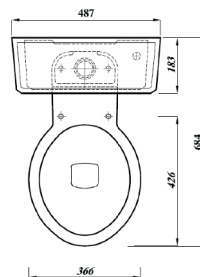

CI/SFB
(74)

Overview:

A classically designed traditional Victorian style WC that would fit perfectly into a classical or a neo-traditional styled bathroom.

Key product features:

- Horizontal outlet
- CE Compliant
- Traditional design

Product:	Pan	Cistern	Soft close seat
Code:	CSWCSETSC		
Weight in kg:	18.2	14	2
Colour:	White		
Material:	Vitreous china		Plastic
Standard:	EN997-CL1-6-VRI+CL2		n/a
DOP:	WCC1		
BiM download:	x	x	x
CAD download:	✓	✓	✓
Flushing volume:	6/4ltr standard		
Flushing mechanism:	Dual flush lever		
Inlet:	Bottom inlet RH		
WRAS:	All fittings are WRAS approved		

Shown: Close coupled WC with soft close seat & 55cm basin on full pedestal with bain mixer taps.
CSWCSETSC - CS55RBA2SET - TPBUXBASIN

Special notes

Pan fixes directly to the floor - Screws not supplied

Cistern can be fixed to a wall