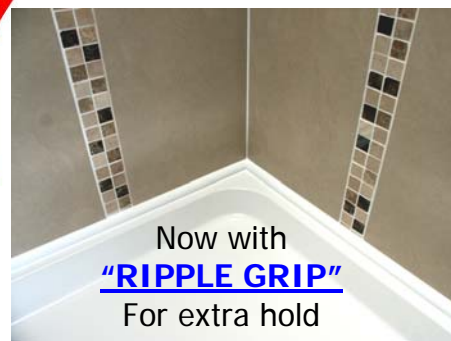

SHOWER ULTRA 10 SEAL

10
YEARS
GUARANTEED
NOT TO DISCOLOUR
DUE TO
MOULD GROWTH

**Guaranteed no mould
For 10 Years**

Tools required to complete the installation.

• Stanley Knife or similar

• **Byretech sealant Removal tool**

• Tape measure

• Sealant gun

• **Fuji II Silicone applicator**

• Kitchen roll to wipe fingers

• Fuji II and Silicone removal tool available from www.byretech.com

**Suitable for all shower
trays with maximum
Dimensions of 1m x 1.5m**