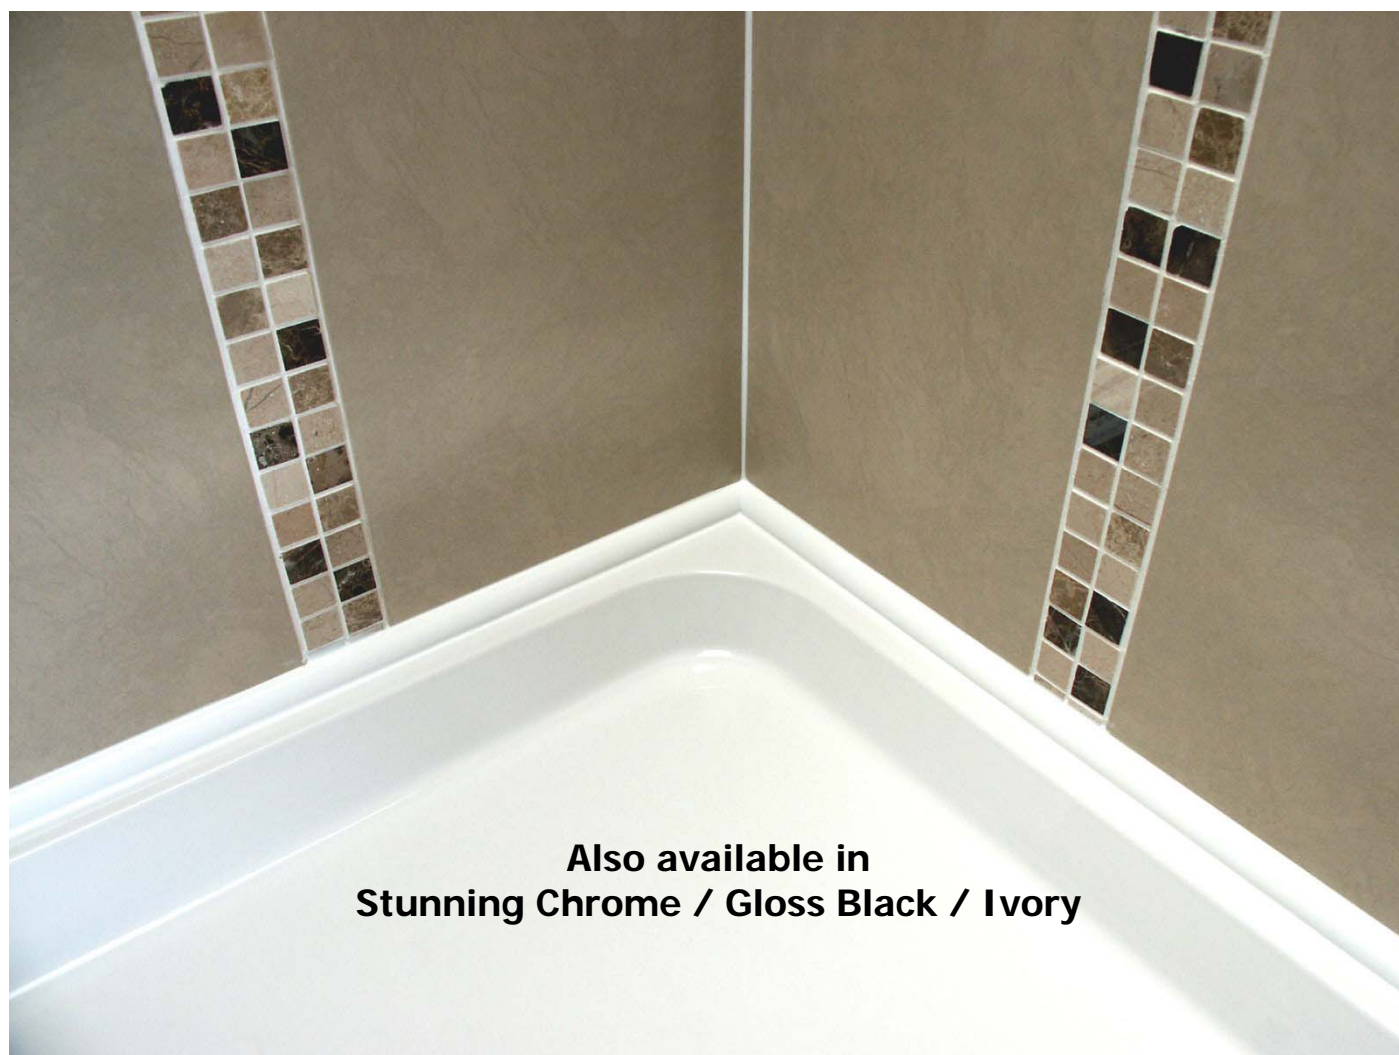

Completed ShowerSeal Ultra 10 - So Simple !

Start to finish in less than 40 minutes, and no more leaks !

Check out our full range of Bathroom Accessories

Bathroom Accessory Sets

Heated Towel Rails

Bathroom Extractor Fans