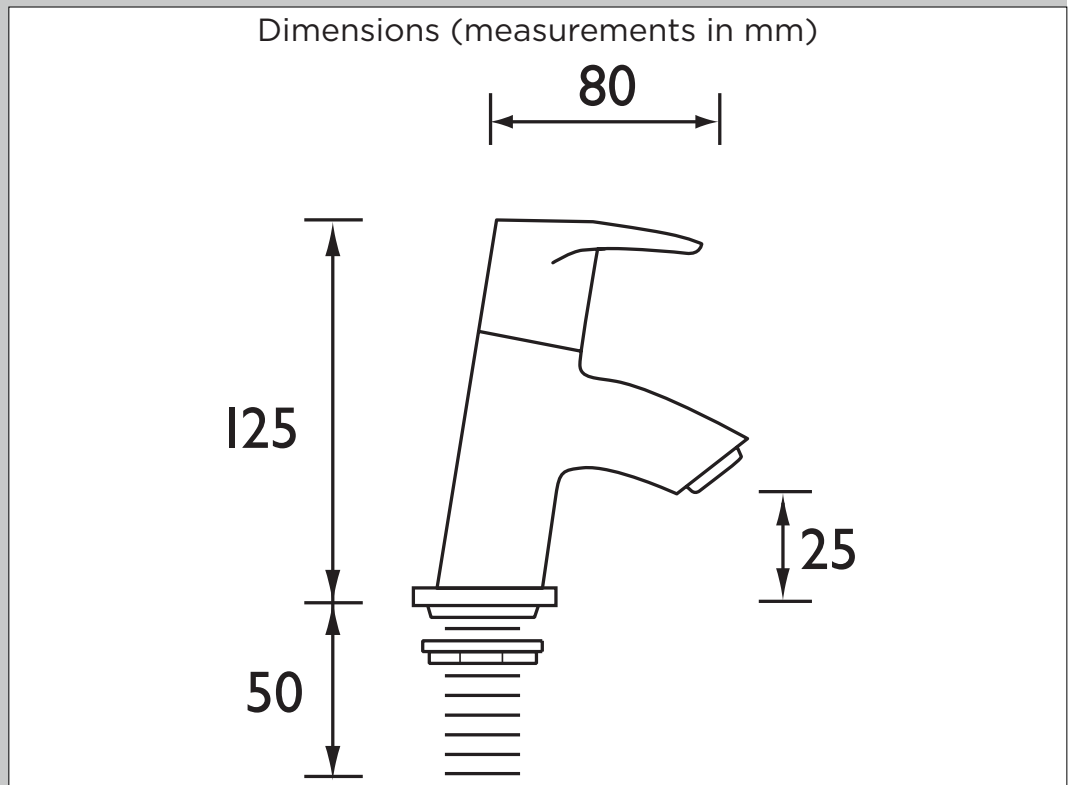

SM 3/4 C

SMILE Tap Range Smile Bath Taps Chrome

Specification	
Style:	Contemporary
Product Type:	Bathroom taps
Finish/Colour:	Chrome
Main Construction Material:	Brass
Mount Type:	Deck
Handle Type:	Paddle
Connection Inlet:	3/4" BSP
Number of Tap Holes Required:	2
Valve/Cartridge Type:	3/4" Ceramic Disc Valve
Plumbing System Suitability	All
Working Pressure Range:	Min. 0.2 bar - Max. 5 bar
Maximum Hot Water Temperature: °c	65
Maximum Dynamic Pressure: (bar)	5
Maximum Static Pressure: (bar)	10
Flow Type:	Single flow
Flow Rate: (l/min @ 3 bar)	61.9
Connection Outlet:	M20 Flow Straightener
Isolation Included:	No

Features:

- Metal handles
- Chrome handles

Product Certifications:

WRAS No: 1607001
WRAS Expiry Date: 31/07/2021

For more products, visit our website:

Flow Rates (l/min)						
System Pressure (bar)	0.2	0.5	1	2	3	5
SM 3/4 C	9.9	25.3	36.2	51.1	61.9	103.2