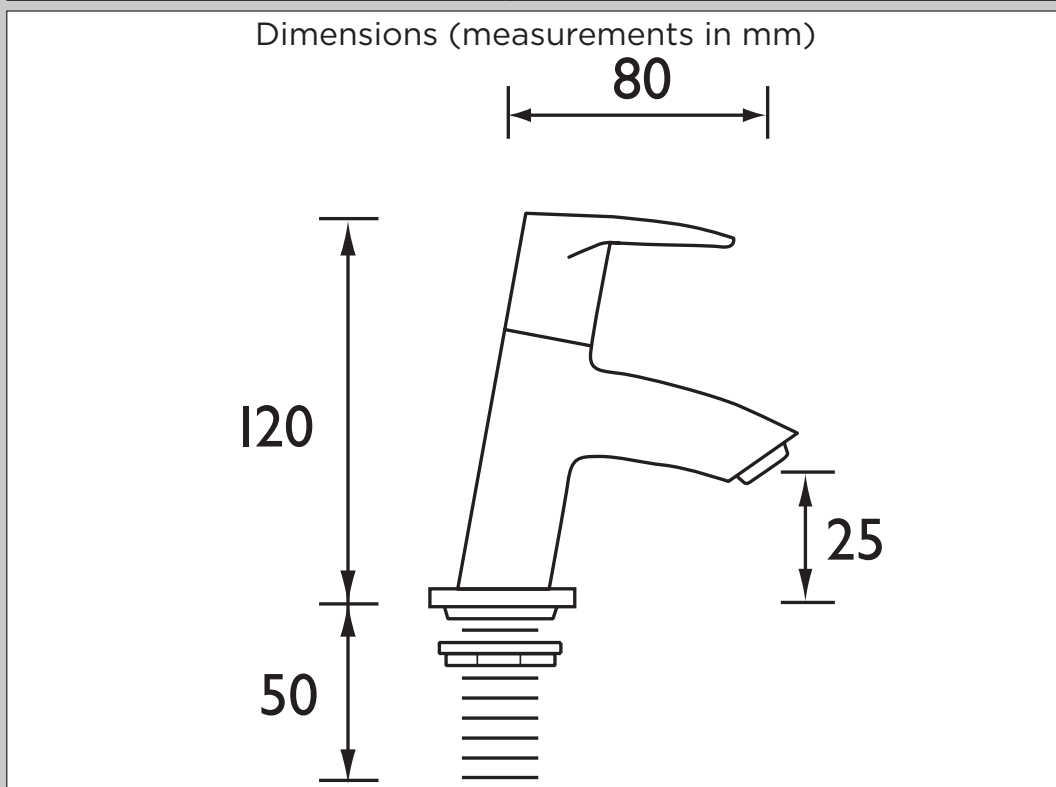

SM 1/2 C

SMILE Tap Range Smile 1/2 Chrome Basin Taps Chrome

Specification	
Style:	Contemporary
Product Type:	Bathroom taps
Finish/Colour:	Chrome
Main Construction Material:	Brass
Mount Type:	Deck
Handle Type:	Paddle
Connection Inlet:	1/2" BSP
Number of Tap Holes Required:	2
Valve/Cartridge Type:	1/2" Ceramic Disc Valve
Plumbing System Suitability	All
Working Pressure Range:	0.2 - 5.0 Bar
Maximum Hot Water Temperature: °c	65
Maximum Dynamic Pressure: (bar)	5
Maximum Static Pressure: (bar)	10
Flow Type:	Single Flow
Flow Rate: (l/min @ 3 bar)	35.3
Connection Outlet:	M16 Aerator
Isolation Included:	No

Features:

- Metal handles
- Chrome plates to BS EN 248

Product Certifications:

WRAS No: 1607001
WRAS Expiry Date: 31/07/2021

For more products, visit our website:

Flow Rates (l/min)						
System Pressure (bar)	0.2	0.5	1	2	3	5
SM 1/2 C	8.6	14.1	20.3	29.1	35.3	44.8