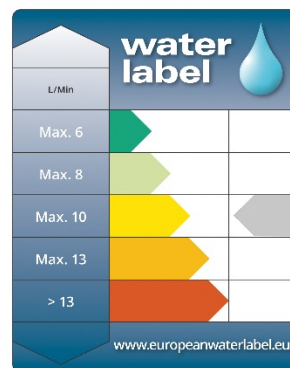

Bristan, Birch Coppice Business Park, Dordon, Tamworth, B78 1SG
Telephone: 0844 701 6274 Facsimile: 0844 701 6275
Web Site: www.bristan.com Email: enquire@bristan.com