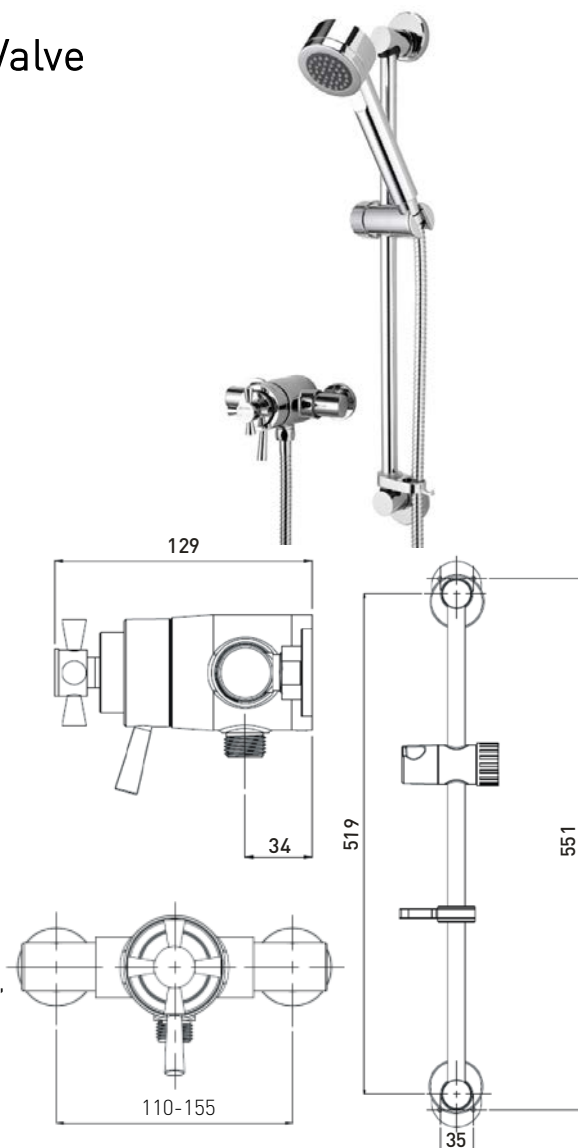

TECHNICAL DATA SHEET

RIO

Thermostatic Surface Mounted Shower Valve With Adjustable Riser

Product Specification

Product Code:	R02 SHXAR C
Finishes:	Chrome
Product Type:	Contemporary
Construction:	Body is of Brass Construction
Cartridge Type:	Thermostatic
Supply:	Suitable for all plumbing systems, preferably balanced
Inlet Connections:	15mm Compression Elbows
Outlet Connections:	G1/2"
Water Pressure:	Min 0.1 bar Max. 5.0 bar
Dimensions:	110-155mm inlet centres

Additional Information

- Dual Control – Flow and temperature are controlled separately giving accurate control of both
- Thermostatic cartridge maintains showering temperature to +/- 1 degree
- Automatic shut-off in the event of hot or cold water supply failure, thus reducing the risk of injury
- Factory set to a maximum of 43oC to eliminate the ability to select on unsafe temperature. Can be adjusted to user preference.
- Supplied with 1.5m shower hose, riser rail, hose retainer and single function rub clean handset
- Supplied with 155mm pair of swivel inlet elbows. Valve can be fed from top, bottom or rear
- Chrome plated to BS EN 248