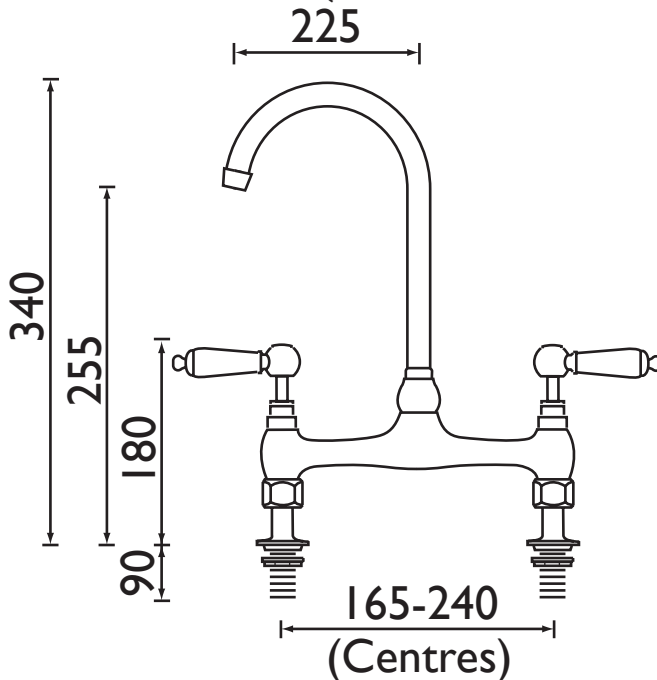

RS DSM C

RENAISSANC Tap Range

Renaissance Deck Sink Mixer Chrome

Features:

- Chrome plated to BS EN 248
- Ceramic disc
- Dual flow

Product Certifications:

WRAS Certificate no. 1307032
WRAS Expiry: 31/07/2018

For more products, visit our website:

Specification

Style:	Traditional
Product Type:	Taps
Finish/Colour:	Chrome
Main Construction Material:	Brass
Mount Type:	Deck
Handle Type:	Lever
Connection Inlet:	1/2 inch BSP
Number of Tap Holes Required:	2
Valve/Cartridge Type:	1/4 Turn Ceramic Disc
Plumbing System Suitability	All
Working Pressure Range:	Min 0.2 Bar, Max 8.0 Bar
Maximum Hot Water Temperature: °c	65
Maximum Dynamic Pressure: (bar)	8
Maximum Static Pressure: (bar)	10
Flow Type:	Dual flow
Flow Rate: (l/min @ 3 bar)	58.7
Connection Outlet:	N/A
Isolation Included:	N/a

Dimensions (measurements in mm)

Flow Rates (l/min)

System Pressure (bar)	0.2	0.5	1	2	3	5
RS DSM C	13.5	23.1	34.3	47.9	58.7	71.7

TECHNICAL DATA SHEET

BRISTAN

TAPS & SHOWERS

D10

Check out our full range of Showers