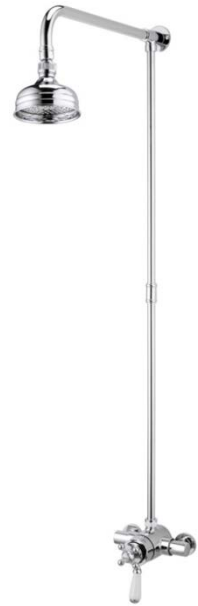

TECHNICAL DATA SHEET

REGENCY

Thermostatic Surface Mounted Shower Valve
With Rigid Riser

Product Specification

Product Code:	R2 SHXRR C
Finishes:	Chrome
Product Type:	Traditional
Construction:	Body is of Brass Construction
Cartridge Type:	Thermostatic
Supply:	Suitable for all plumbing systems, preferably balanced
Inlet Connections:	15mm Compression Elbows
Outlet Connections:	G1/2"
Water Pressure:	Min 0.1 bar Max. 5.0 bar
Dimensions:	110-155mm inlet centres

Additional Information

- Dual Control – Flow and temperature are controlled separately giving accurate control of both
- Thermostatic cartridge maintains showering temperature to +/- 1 degree
- Automatic shut-off in the event of hot or cold water supply failure, thus reducing the risk of injury
- Factory set to a maximum of 43oC to eliminate the ability to select on unsafe temperature. Can be adjusted to user preference.
- Supplied with riser rail and 4" shower rose
- Supplied with 155mm pair of swivel inlet elbows. Valve can be fed from top, bottom or rear
- Chrome plated to BS EN 248