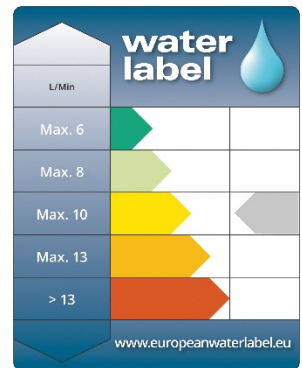

Bristan, Birch Coppice Business Park, Dordon, Tamworth, B78 15G
Telephone: 0844 701 6274 Facsimile: 0844 701 6275
Web Site: www.bristan.com Email: enquire@bristan.com