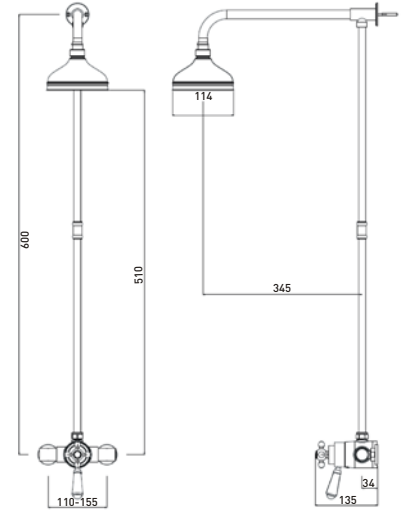

TECHNICAL DATA SHEET

REGENCY

Thermostatic Surface Mounted Shower Valve
With Rigid Riser

Product Specification

Product Code:	R2 SHXRR C
Finishes:	Chrome
Product Type:	Traditional
Construction:	Body is of Brass Construction
Cartridge Type:	Thermostatic
Supply:	Suitable for all plumbing systems, preferably balanced
Inlet Connections:	15mm Compression Elbows
Outlet Connections:	G1/2"
Water Pressure:	Min 0.1 bar Max. 5.0 bar
Dimensions:	110-155mm inlet centres

Additional Information

- Dual Control – Flow and temperature are controlled separately giving accurate control of both
- Thermostatic cartridge maintains showering temperature to +/- 1 degree
- Automatic shut-off in the event of hot or cold water supply failure, thus reducing the risk of injury
- Factory set to a maximum of 43oC to eliminate the ability to select on unsafe temperature. Can be adjusted to user preference.
- Supplied with riser rail and 4" shower rose
- Supplied with 155mm pair of swivel inlet elbows. Valve can be fed from top, bottom or rear
- Chrome plated to BS EN 248