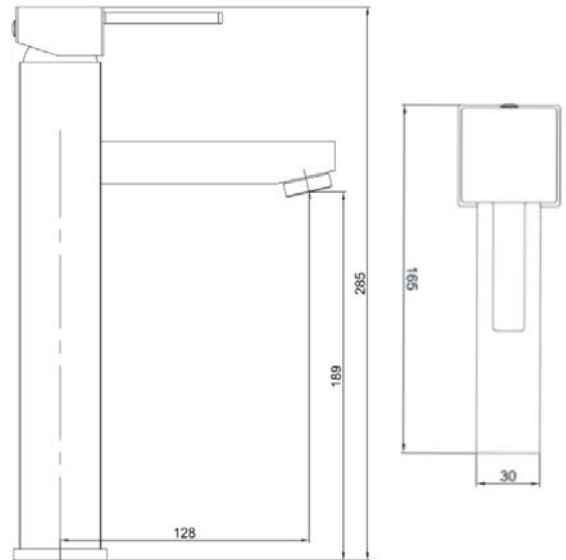

## QUADRATO

### Quadrato Tall Basin Mixer

#### Product Specification

Product Code:	QD TBAS C
Finish:	Chrome
Product Type:	Contemporary
Construction:	Body is of brass construction and is designed to conform to BS EN 200
Cartridge Type:	35mm ceramic disc cartridge
Supply:	Suitable for all plumbing systems
Inlet Connections:	½" Female flexible Inlets
Working Pressures:	Min 0.4bar, Max 8.0bar