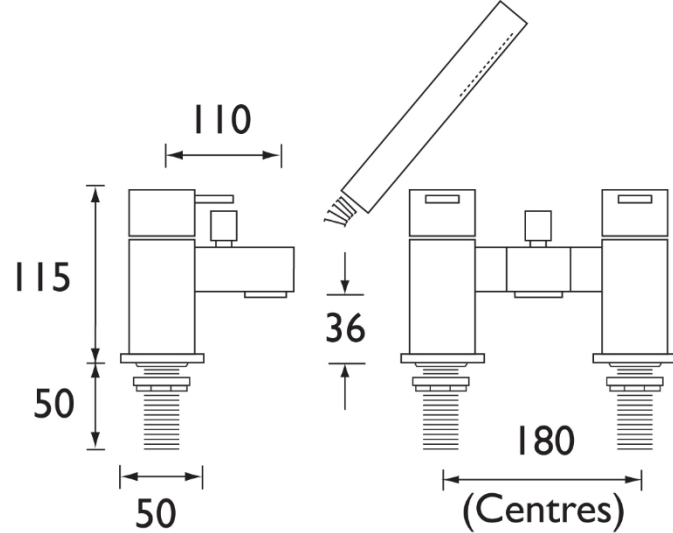

TECHNICAL DATA SHEET

QUADRATO

Bath Shower Mixer

Product Specification

Product Code:	QD BSM C
Finish:	Chrome
Product Type:	Contemporary
Construction:	Body is of Brass Construction and is designed to conform to BS EN 200
Supply:	Suitable for all plumbing systems, preferably balanced
Valve Type:	1/4 turn 3/4" Ceramic Disc Valve
Inlet Connections:	3/4" BSP
Outlet Connections:	Flow Straightener
Working Pressures:	Min 0.5bar, Max 8.0bar
Dimensions for Fitting:	180mm inlet centres

Additional Information

- Supplied with Metal Handles
- Chrome plated to BS EN 248
- Includes a single function rub clean handset, 1.75m hose and wall bracket

Flow Rates (litres per minute)

System Pressure	0.5bar	1.0bar	2.0bar	3.0bar	4.0bar	5.0bar
Open Outlet (Mixed)	14.49	20.5	28.99	35.5	40.99	45.83
Handset	8.77	11.55	16.33	20	23.09	25.82