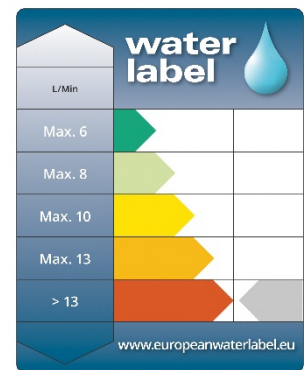

TECHNICAL DATA SHEET

QUADRATO

Bath Shower Mixer

Product Specification

Product Code:	QD BSM C
Finish:	Chrome
Product Type:	Contemporary
Construction:	Body is of Brass Construction and is designed to conform to BS EN 200
Supply:	Suitable for all plumbing systems, preferably balanced
Valve Type:	1/4 turn 3/4" Ceramic Disc Valve
Inlet Connections:	3/4" BSP
Outlet Connections:	Flow Straightener
Working Pressures:	Min 0.5bar, Max 8.0bar
Dimensions for Fitting:	180mm inlet centres

Additional Information

- Supplied with Metal Handles
- Chrome plated to BS EN 248
- Includes a single function rub clean handset, 1.75m hose and wall bracket

Flow Rates (litres per minute)

System Pressure	0.5bar	1.0bar	2.0bar	3.0bar	4.0bar	5.0bar
Open Outlet (Mixed)	14.49	20.5	28.99	35.5	40.99	45.83
Handset	8.77	11.55	16.33	20	23.09	25.82

Compliance/Approvals

WRAS Approval No: 1107021

Technical Advice: For further information please call 0844 7016273 or email customercare@bristan.com

Guarantee: 5 years covering manufacturing faults.

Check out our full range of Bathroom Taps