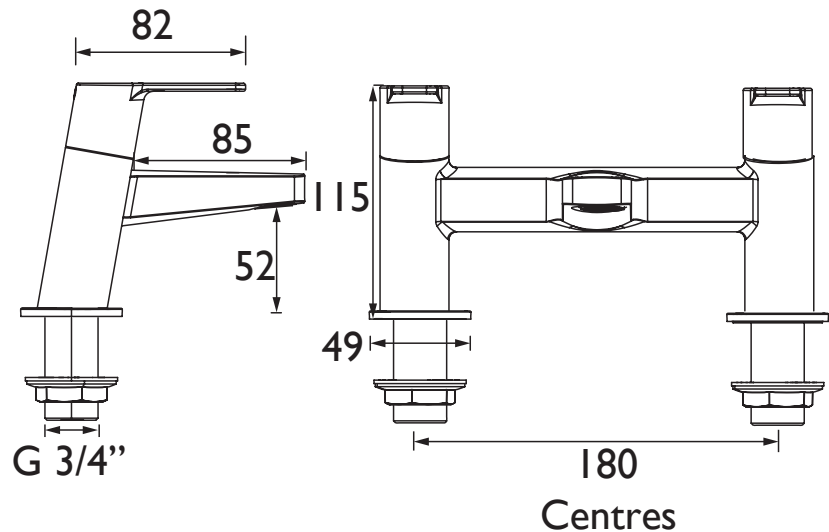

### Specification

Style:	Contemporary
Product Type:	Bathroom Taps
Finish/Colour:	Chrome
Main Construction Material:	Brass
Mount Type:	Deck
Handle Type:	Lever
Connection Inlet:	G 3/4"
Number of Tap Holes:	2
Valve/Cartridge Type:	Ceramic Disc
Plumbing System Requirements:	All, preferably balanced
Working Pressure Range:	Min 0.3 bar, Max 5.0 bar
Maximum Hot Water Temperature: °C	80
Maximum Dynamic Pressure: (bar)	5
Maximum Static Pressure: (bar)	Max 10.0 bar
Flow Rate: (l/min @ 3 bar)	45

### Dimensions (measurements in mm)