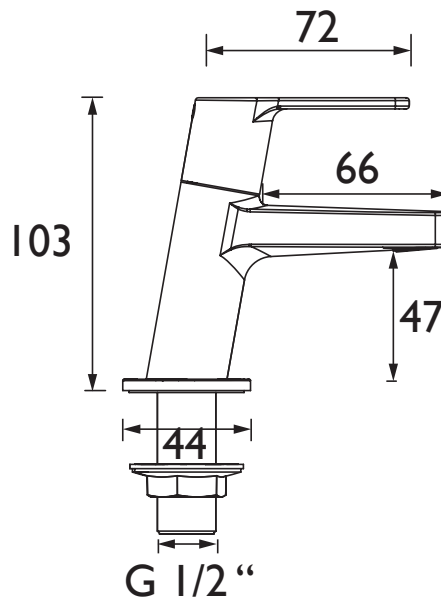

### Specification

Style:	Contemporary
Product Type:	Bathroom Taps
Finish/Colour:	Chrome
Main Construction Material:	Brass
Mount Type:	Deck
Handle Type:	Lever
Connection Inlet:	G 1/2"
Number of Tap Holes:	2
Valve/Cartridge Type:	Ceramic Disc
Plumbing System Requirements:	All, preferably balanced
Working Pressure Range:	Min 0.3 bar, Max 5.0 bar
Maximum Hot Water Temperature: °C	80
Maximum Dynamic Pressure: (bar)	5
Maximum Static Pressure: (bar)	Max 10.0
Flow Rate: (l/min @ 3 bar)	33

### Dimensions (measurements in mm)