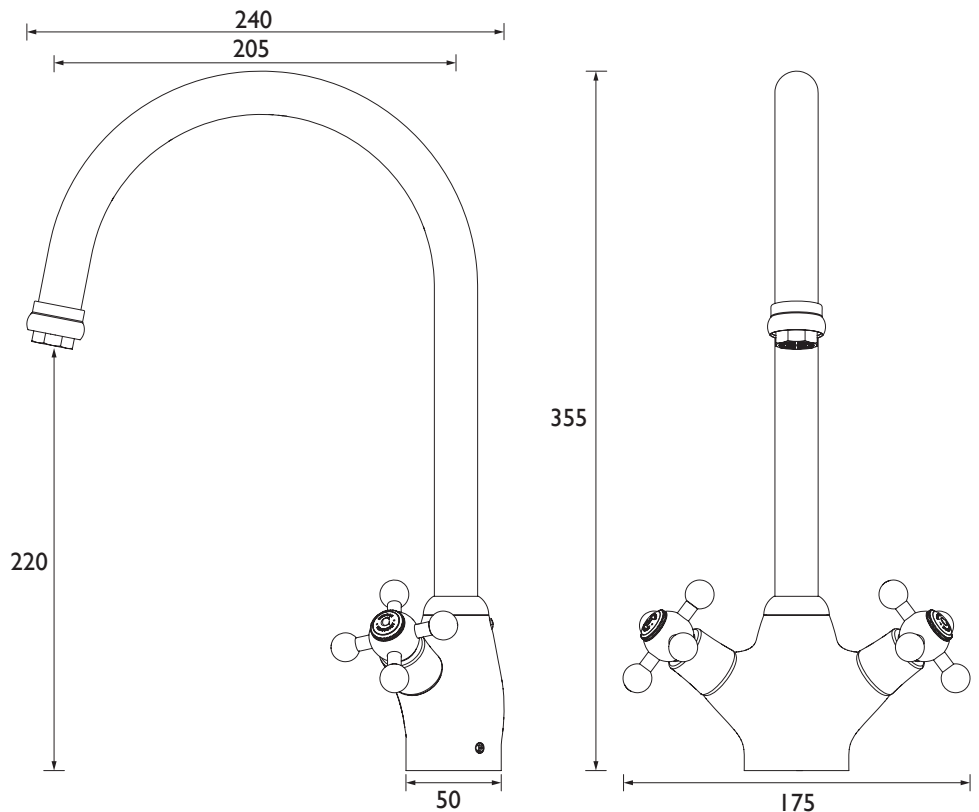

### Specification

<b>Product Type:</b>	Kitchen Taps
<b>Main Construction Material:</b>	Brass
<b>Mount Type:</b>	Deck Mounted
<b>Handle Type:</b>	Crosshead
<b>Connection Inlet:</b>	1/2" BSP Flexible Tails
<b>Connection Outlet:</b>	Open
<b>Number of Tap Holes:</b>	1
<b>Valve/Cartridge Type:</b>	1/2" Compression Valves
<b>Plumbing System Requirements:</b>	All, Preferably Balanced
<b>Working Pressure Range:</b>	Min 0.2 Bar, Max 5.0 Bar
<b>Maximum Hot Water Temperature: °C</b>	65
<b>Maximum Static Pressure: (bar)</b>	10
<b>Flow Type:</b>	Dual Flow
<b>Isolation Included:</b>	Yes

### Features:

- Metal fixing nut for added durability
- Easyfit base included
- Flexible tails included
- Metal handles

### Dimensions (measurements in mm)