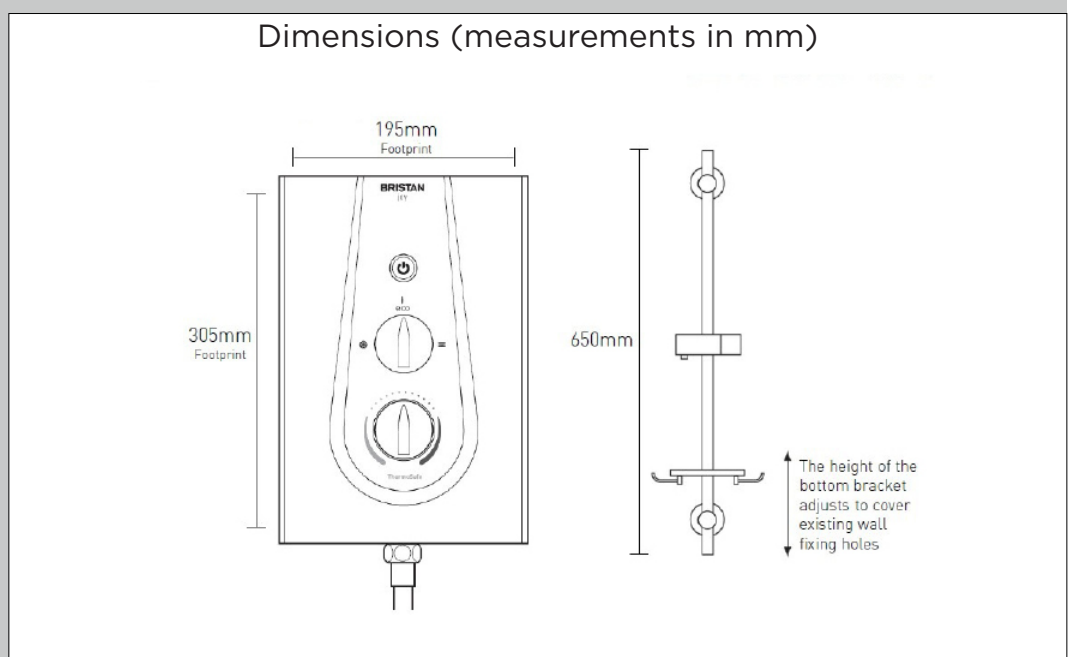

JOYT395 MS

JOY Shower Range Joy Thermostatic 9.5kW Electric Shower Metallic Silver

Specification	
Style:	Contemporary
Finish/Colour:	Metallic Silver
Main Construction Material:	ABS
No of Controls:	3
Control Type:	Push-Button and Dials
Shower Type:	Electric Shower
Shower Head Type:	Multi-Function Handset
Working Pressure Range: (bar)	Min 0.7 Bar, Max 10 Bar
Maximum Static Pressure: (bar)	10
Plumbing System Suitability:	Mains Cold Feed Only
Connection Inlet:	15mm Push-Fit Connection
Connection Outlet:	G 1/2"
Thermostatic:	Yes
Isolation Valve Included:	No
Check Valve Included:	No
Power Rating:	9.5kW (12% more flow)
Phased Shutdown Feature:	Y
Energy Rating:	A

Product Certifications:

WRAS Certificate No: 1312053
WRAS Expiry Date: 31/12/2018

Intertek

Also available from the
JOY Shower Range is:

Flow Rates (l/min)			
Power	8.5kW	9.5kW	10.5kW
Flow Rate	4.5	5.1	5.6
Quoted as per European Water Label (EWL) scheme conditions: Output - 42°C, Input - 15°C, Voltage - 240V			