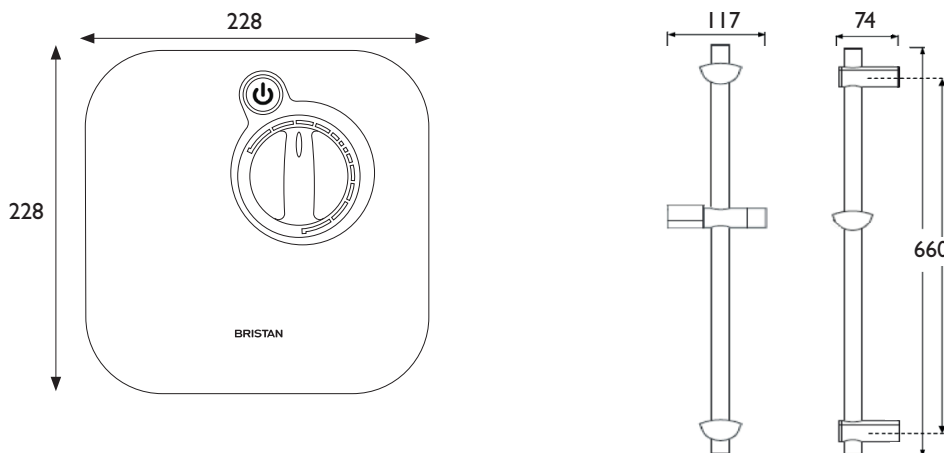

HY POWSHX10 W

HYDROPOWER Power Shower

Range

Hydropower Power Shower 1000 XT White

VS

Specification

Finish/Colour:	White
Main Construction Material:	ABS Plastic
No of Controls:	2
Shower Type:	Power Shower
Shower Head Type:	Adjustable
Working Pressure Range: (bar)	Min. 0.1 Bar, Max. 1.0 Bar
Maximum Static Pressure: (bar)	10
Plumbing System Suitability:	Low Pressure Gravity System Only
Connection Inlet:	15mm Push-Fit
Connection Outlet:	G 1/2"
Thermostatic:	Thermostatic
Maximum Hot Water Supply:	65
Power Rating:	230V AC@50Hz/150W
Motor Rating:	15 Minutes

Features:

- Thermostatic control keeps water temperature within +/- 1°C
- Supplied with rub clean handset, hose and riser kit

Dimensions (measurements in mm)

Product Certifications:

Intertek

For more products, visit our website:
<http://www.bristan.com>