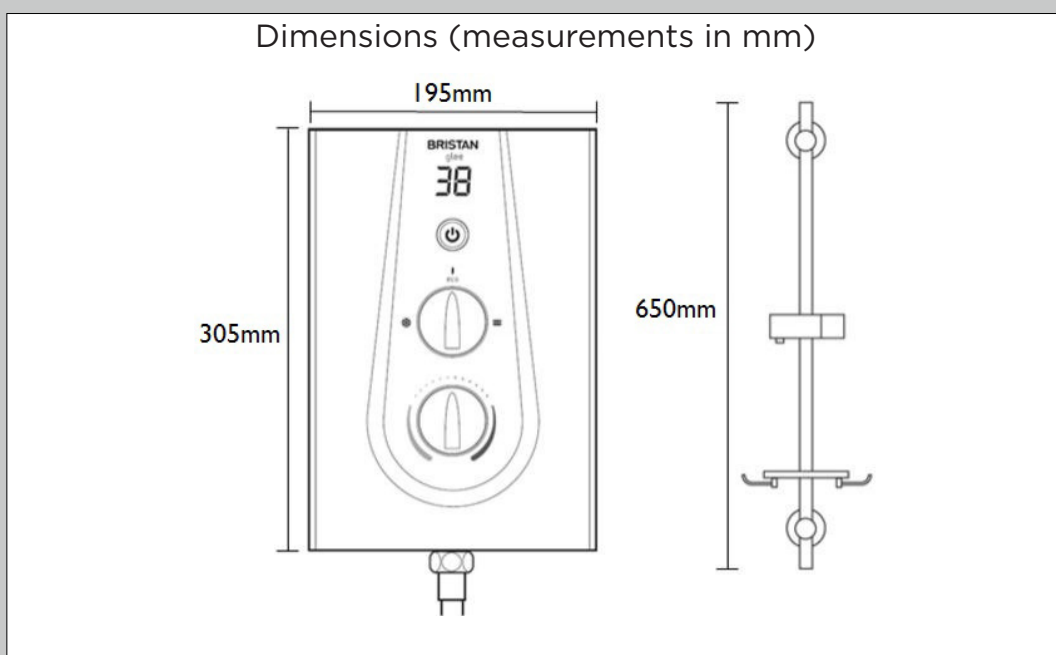

## GLEE Shower Range Glee 10.5kW Electric Shower White

| Specification                  |                          |
|--------------------------------|--------------------------|
| Style:                         | Contemporary             |
| Finish/Colour:                 | White                    |
| Main Construction Material:    | ABS                      |
| No of Controls:                | 3                        |
| Control Type:                  | Push-Button and Dials    |
| Shower Type:                   | Electric Shower          |
| Shower Head Type:              | Multi-Function Handset   |
| Working Pressure Range: (bar)  | Min 0.7 Bar, Max 10 Bar  |
| Maximum Static Pressure: (bar) | 10                       |
| Plumbing System Suitability:   | Mains Cold Feed Only     |
| Connection Inlet:              | 15mm Push-Fit Connection |
| Connection Outlet:             | G 1/2"                   |
| Thermostatic:                  | No                       |
| Isolation Valve Included:      | No                       |
| Check Valve Included:          | No                       |
| Power Rating:                  | 10.5kW (+24% more flow)  |
| Phased Shutdown Feature:       | Yes                      |
| Energy Rating:                 | <b>A</b>                 |

### Product Certifications:

WRAS Certificate No: 1312053  
WRAS Expiry Date: 31/12/2018

Also available from the GLEE Shower Range is:

| Flow Rates (l/min)   |       |       |        |
|--|-------|-------|--------|
| Power  | 8.5kW | 9.5kW | 10.5kW |
| Flow Rate  | 4.5   | 5.1   | 5.6    |
| Quoted as per European Water Label (EWL) scheme conditions:<br>Output - 42°C, Input - 15°C, Voltage - 240V |       |       |        |