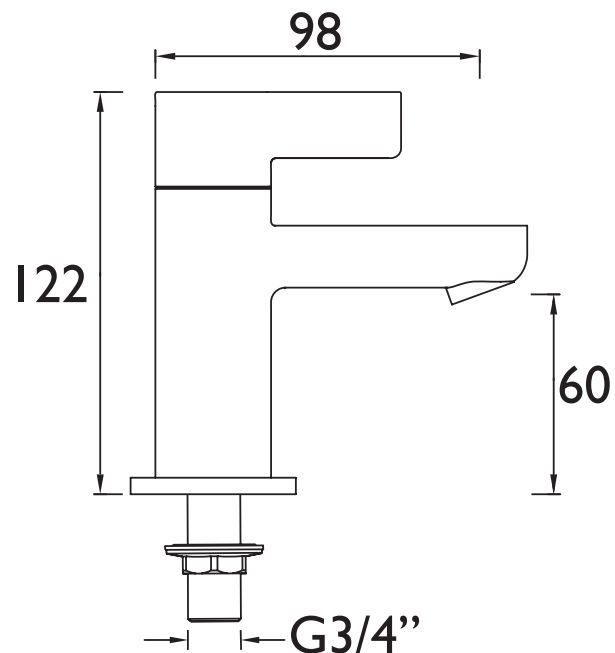

CLI 3/4 C

CLIO Tap Range

Clio Bath Taps Chrome

Features:

- Metal Backnuts
- Ceramic Disc
- 3/4" Valve

Product Certifications:

For more products, visit our website:

TECHNICAL DATA SHEET

Specification

Style:	Contemporary
Product Type:	Bathroom Taps
Finish/Colour:	Chrome
Main Construction Material:	Brass
Mount Type:	Deck Mounted
Handle Type:	Paddle
Connection Inlet:	3/4" BSP
Number of Tap Holes Required:	2
Valve/Cartridge Type:	3/4" Ceramic Disc Valves
Plumbing System Suitability	All, preferably balanced
Working Pressure Range:	Min 0.2 Bar, Max 5.0 Bar
Maximum Hot Water Temperature: °c	65
Maximum Dynamic Pressure: (bar)	5
Maximum Static Pressure: (bar)	10
Flow Type:	Single Flow
Flow Rate: (l/min @ 3 bar)	61.3
Connection Outlet:	
Isolation Included:	No

Dimensions (measurements in mm)

Flow Rates (l/min)

System Pressure (bar)	0.2	0.5	1	2	3	5
CLI 3/4 C (Hot)	14.7	25.2	35.4	50.6	61.3	79
CLI 3/4 C (Cold)	13.8	22.6	32.4	46.7	57.2	73.8

BRISTAN

TAPS & SHOWERS

D2