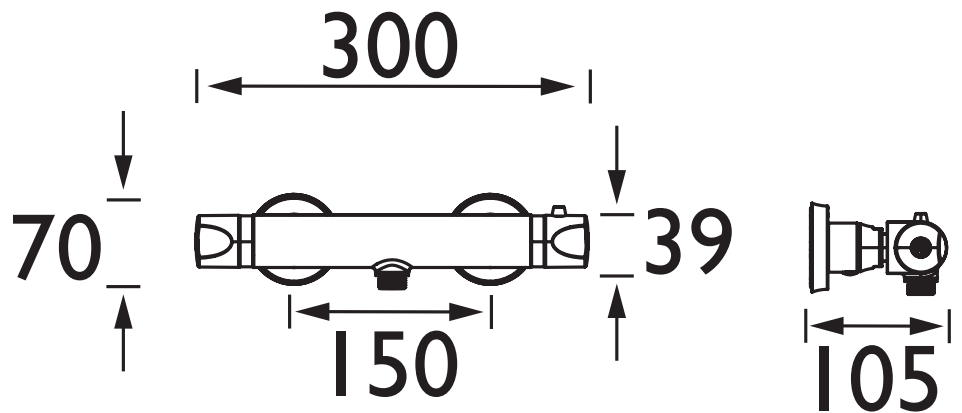

AR2 SHXVOFF C

ARTISAN Shower Range Artisan Thermostatic Surface Mounted Bar Shower Valve & Fast Fit Connections

Features:

- Supplied with our wallmount 12 fixing kit. The simplest solution for installing, maintaining and replacing bar showers, using built in front-of-wall isolation valves
- Thermostatic cartridge with preset temperature stop at 38°C, can be over-ridden to a maximum of 46°C
- Flow control handle incorporates an eco button to save water, this can be overridden by the user
- 15mm inlet connections
- TMV2 thermostatic control for a higher level of performance and protection

Specification

Finish/Colour:	Chrome
Main Construction Material:	Brass
No of Controls:	2
Shower Type:	Bar Shower
Valve/Cartridge Type:	Thermostatic Cartridge
Maximum Hot Water Supply Temperature °C:	60
Maximum Static Pressure: (bar)	10
Plumbing System Suitability:	Suitable for all plumbing systems
Minimum Dynamic Pressure:	0.2 Bar
Maximum Dynamic Pressure:	5.0 Bar
Connection Inlet:	15mm Compression
Connection Outlet:	G1/2"
Isolation Valve Included:	Yes
Check Valve Included:	Yes

Dimensions (measurements in mm)

Flow Rates (l/min)

System Pressure (bar)	0.2	0.5	1	2	3	5
Without Flow Regulators	5.7	10.5	15.3	22.3	27.3	35.5
With Flow Regulators	2.2	9.3	12.4	13.5	14.6	15

TECHNICAL
DATA
SHEET