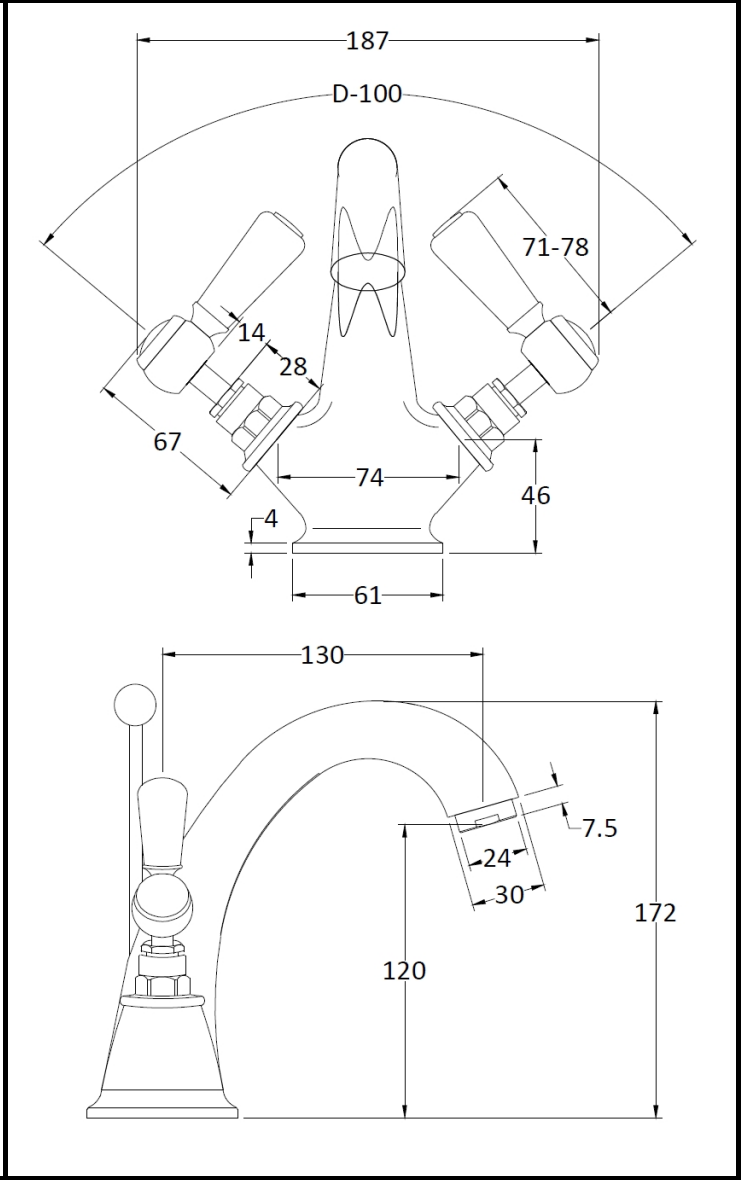

B A Y S W A T E R

London W.2

CODE: BAYT405

DESCRIPTION: Mono Basin Mixer/Lever/Hex Collar

CATEGORY: Taps

| PRODUCT DIMENSIONS | | | | |
|--------------------|------------|------------|-------------|-------------|
| Height (mm) | Width (mm) | Depth (mm) | Length (mm) | Nett Wgt Kg |
| 176 | 214 | 158 | | 2.5 |

| PACKAGING DIMENSIONS | | | |
|----------------------|------------|------------|--------------|
| Height (mm) | Width (mm) | Depth (mm) | Gross Wgt Kg |
| 390 | 215 | 120 | 2.5 |

| PACKAGING DATA | | | |
|----------------|---------------------|--------------|-------------|
| Box Colour | White Cardboard Box | | |
| Box Qty | 1 | Label Colour | White Label |
| Label Size | 100 x 50 | Label Qty | 1 |

| OUTER BOX DIMENSIONS (If Applicable) | | | | |
|--------------------------------------|---------------|------------|-------------|--------------|
| Height (mm) | Width (mm) | Depth (mm) | Length (mm) | Gross Wgt Kg |
| 395 | 415 | 440 | | 15 |
| Barcode | 5055275889251 | | | |

| | |
|--------------------|--------------------------------|
| Colour/Finish | Chrome |
| Mount Type | Deck |
| Waste Type | Pop-Up |
| Flow Rates (L/min) | 0.1 6.4 0.5 1 23.4 2 33.5 3 41 |
| Pipe Size | 15 mm (1/2" Bsp) |
| Pipe Centres | N/A |