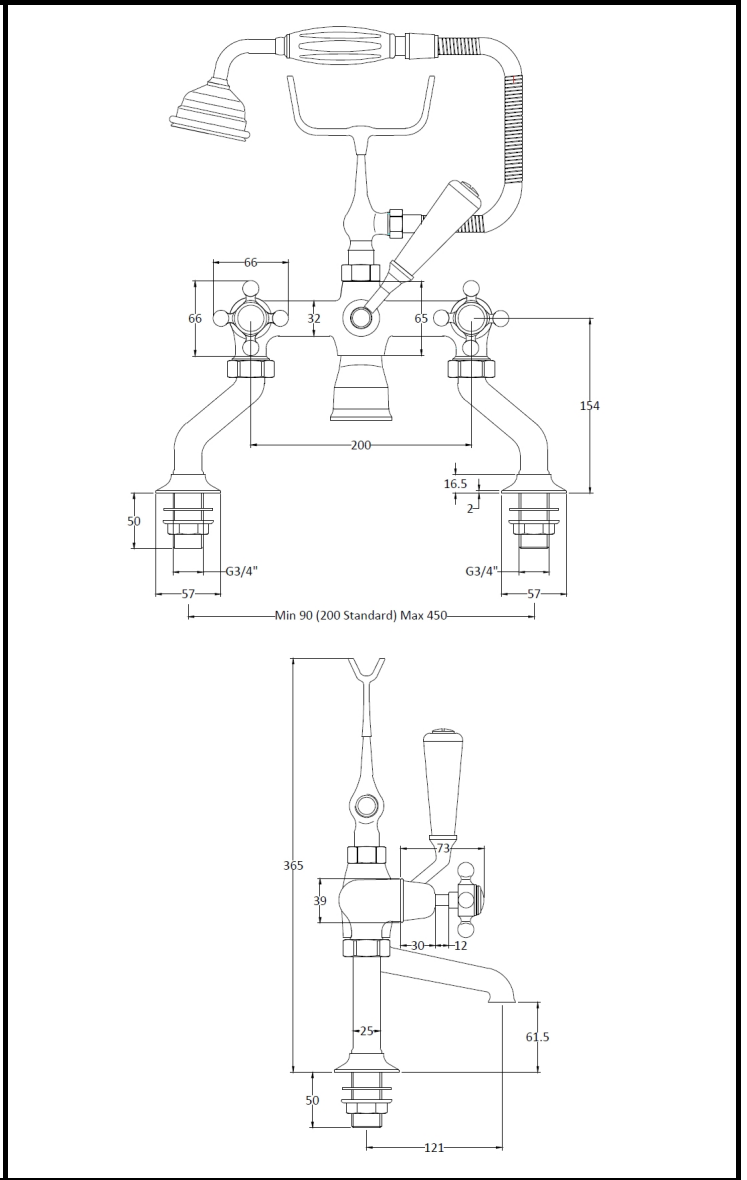

B A Y S W A T E R

London W.2

CODE: BAYT244

DESCRIPTION: Deck Mounted Bsm/Xhead/Dome Colla

CATEGORY: Taps

PRODUCT DIMENSIONS				
Height (mm)	Width (mm)	Depth (mm)	Length (mm)	Nett Wgt Kg
320	350	155		5.7

PACKAGING DIMENSIONS			
Height (mm)	Width (mm)	Depth (mm)	Gross Wgt Kg
330	250	150	5.7

PACKAGING DATA			
Box Colour	White Cardboard Box		
Box Qty	1	Label Colour	White Label
Label Size	100 x 50	Label Qty	1

OUTER BOX DIMENSIONS (If Applicable)				
Height (mm)	Width (mm)	Depth (mm)	Length (mm)	Gross Wgt Kg
320	345	520		23
Barcode	5055275889381			

PRODUCT DETAILS	
Country of Origin	United Kingdom
Fitting Instruction	Yes
Product Material	Brass
Control Type	Manual
Waste Included	Waste Not Included
WRAS Approval	No Approval No. N/A
Operating Pressure (bar)	0.2
Valve/Cartridge Type	1/4 Turn Ceramic Disc

Colour/Finish	Chrome
Mount Type	Deck
Waste Type	Not Applicable
Flow Rates (L/min)	0.1 10.6 0.5 1 41.4 2 59 3 72.8
Pipe Size	22 mm (3/4" Bsp)
Pipe Centres	N/A

Check out our full range of Bathroom Taps

Contemporary Bathroom Taps