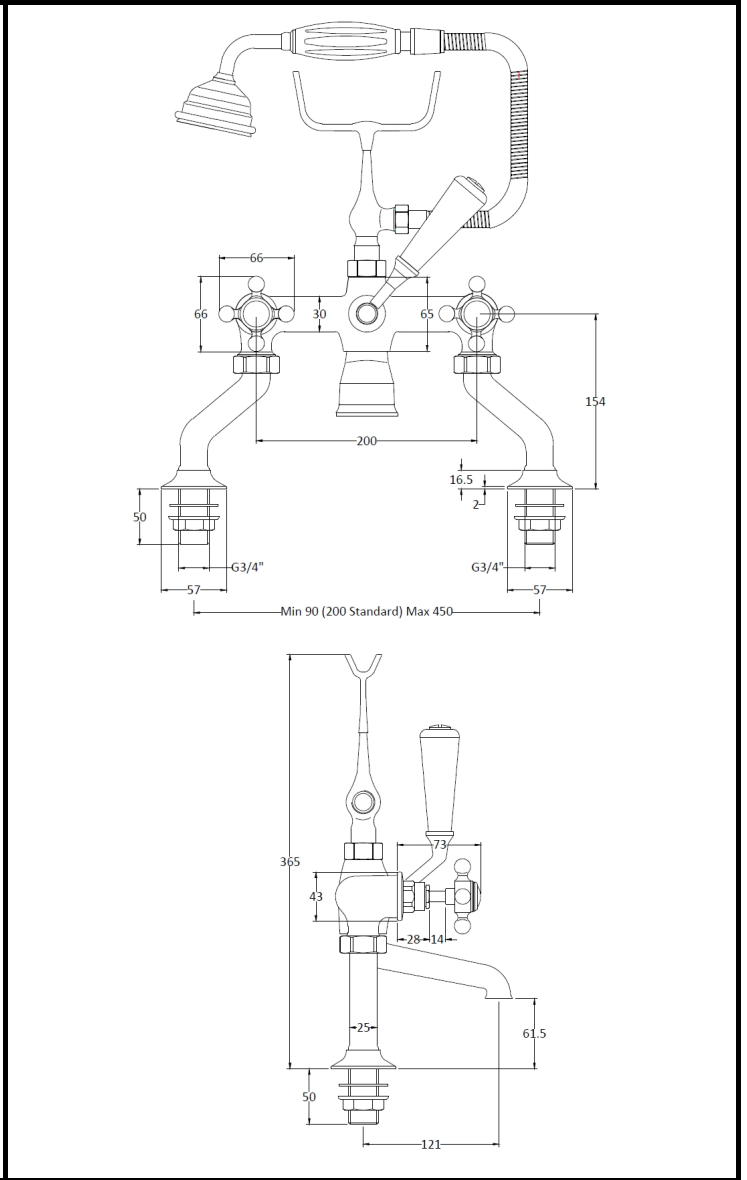

# B A Y S W A T E R

London W.2

**CODE:** BAYT104

**DESCRIPTION:** Deck Mounted Bsm/Xhead/Hex Collar

**CATEGORY:** Taps

### PRODUCT DIMENSIONS

Height (mm)	Width (mm)	Depth (mm)	Length (mm)	Nett Wgt Kg
320	350	155		5.7

### OUTER BOX DIMENSIONS (If Applicable)

Height (mm)	Width (mm)	Depth (mm)	Length (mm)	Gross Wgt Kg
320	345	520		23
Barcode	5055275889039			

Colour/Finish	Chrome									
Mount Type	Deck									
Waste Type	Not Applicable									
Flow Rates (L/min)	0.1	10.6	0.5		1	41.4	2	59	3	72.8
Pipe Size	22 mm (3/4" Bsp)									
Pipe Centres	N/A									