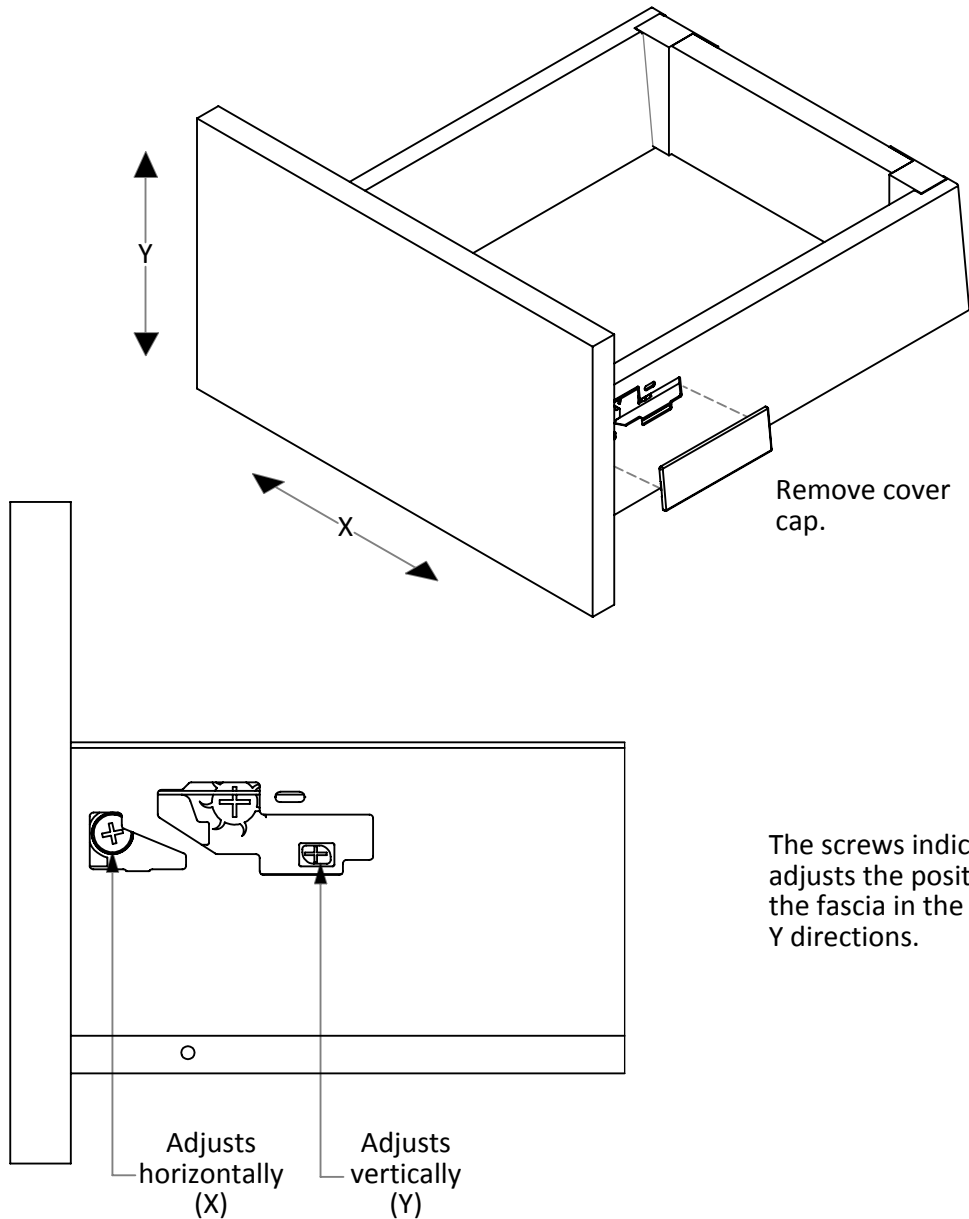

FURNITURE INSTRUCTION

This instruction covers a variety of topics to help with your installation:
Drawer Box Adjustment, Handle Drilling, Hinge Adjustment & Wall Hanging.

DRAWER BOX ADJUSTMENT

HANDLE DRILLING

The doors and drawers are already part drilled for the handle.

Before drilling for the handle select required hanging (RH/LH).

Using a 5mm drill bit, drill through the reverse of the fascia into a scrap piece of wood to help prevent splintering.

PLEASE NOTE: Drilled doors CANNOT be returned.

HINGE ADJUSTMENT

Adjustments apply when door is mounted.

- A. Adjusts door vertically.
- B. Adjusts door horizontally.
- C. Adjusts door in and out.

WALL HANGING

1. Drawer Removal

Remove drawer from cabinet prior to fixing unit to the wall. To do so pull-out the drawer to its full extension and gently lift the drawer box upwards.

2. Fixing Wall Hanging Plates

Fix Wall Hanging Plates as shown above. Check the type of wall you are fixing to and use the suitable fixings. (Not supplied).