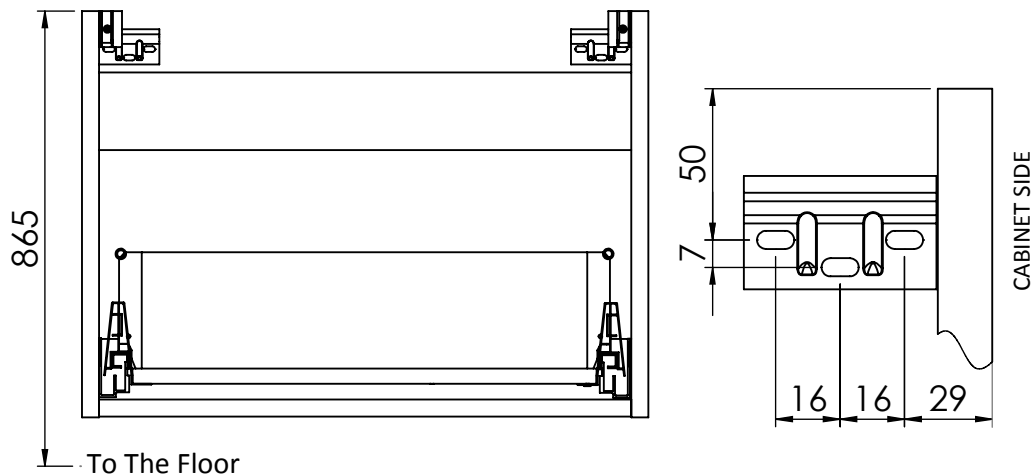

2. Fixing Wall Hanging Plates