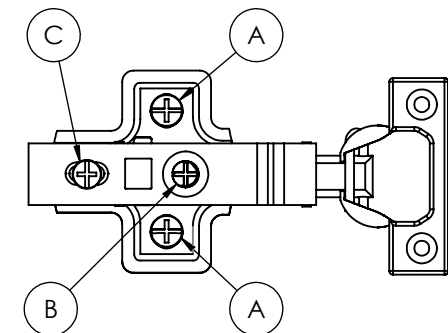

The doors and drawers are already part drilled for the handle.

Before drilling for the handle select required hanging (RH/LH).

Using a 5mm drill bit, drill through the reverse of the fascia into a scrap piece of wood to help prevent splintering.

PLEASE NOTE: Drilled doors CANNOT be returned.

HINGE ADJUSTMENT

Adjustments apply when door is mounted.

- A. Adjusts door vertically.
- B. Adjusts door horizontally.
- C. Adjusts door in and out.

WALL HANGING

3. Adjustments

You may need to increase the length of the hook's protrusion. To do so turn screw 'B' anti-clockwise.

Tighten screw 'B' clockwise to fix the cabinet to the wall. You may need to make some fine adjustments once the cabinet is fixed. Turn screw 'A' clockwise for down and anti-clockwise for up.