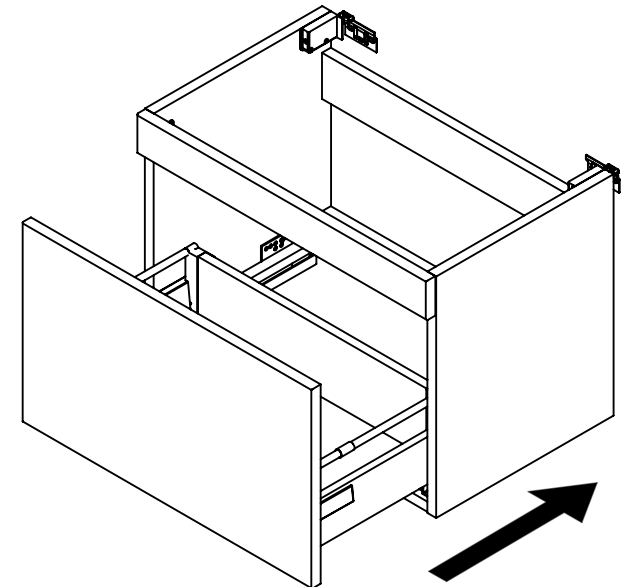

3. Adjustments

You may need to increase the length of the hook's protrusion. To do so turn screw 'B' anti-clockwise.

Tighten screw 'B' clockwise to fix the cabinet to the wall. You may need to make some fine adjustments once the cabinet is fixed. Turn screw 'A' clockwise for down and anti-clockwise for up.

4. Re-Fit Drawer

To re-fit the drawer, push the runners to the closed position. Slide the drawer box along the runner and press down at the back of the drawer. Push the drawer home until you hear a click. The drawer should now be correctly located on to the runners.