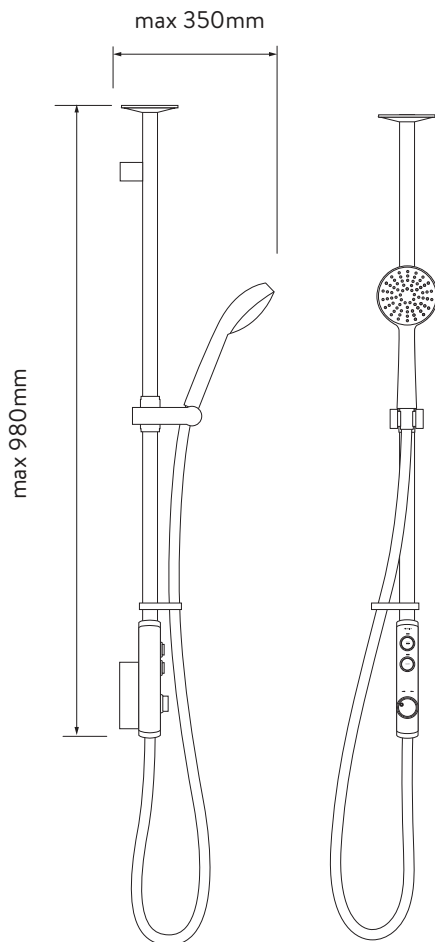

AQUALISA ISYSTEM™ EXPOSED

ISD.A1.EV.14

WITH ADJUSTABLE HEAD - HP/COMBI

DIMENSIONAL DRAWINGS

CONTROLLER

PROCESSOR

AQUALISA

ISYSTEM™

EXPOSED

ISD.A1.EV.14

WITH ADJUSTABLE HEAD - HP/COMBI

TECHNICAL SPECIFICATIONS

Minimum pressure requirements	1 bar
Maximum pressure requirements	7 bar
Processor inlet fitting connections	15mm push fit
Valve inlet centres	48mm
Inlet supply positions	Hot right, cold left
Processor outlet fitting connection	15mm push fit
Permissible processor sitting location	Loft, airing cupboard, under bath
Supply temperature	Cold inlet temperature 1°C (minimum) Cold inlet temperature 15°C (maximum) Hot inlet temperature 65°C (maximum)
Water system	HP / Combi / Boosted gravity
Features	One touch start/stop control
	LED display indicates when pre-selected temperature has been reached
	Boost button for enhanced flow
	Compatible with wired remote control
Colour	Chrome
Guarantee period	5-year guarantee – shower unit
	2-year guarantee – shower head and kit
Approvals	CE Marking
	BEAB