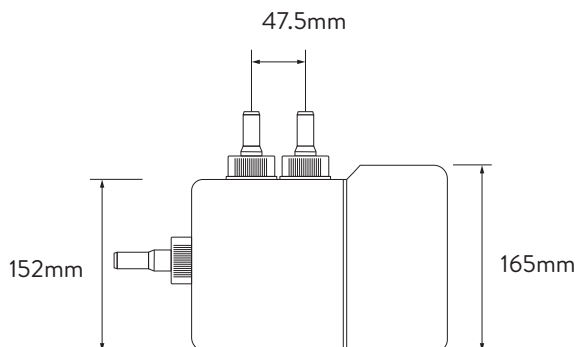

AQUALISA ISYSTEM™ EXPOSED

ISD.A1.EV.14

WITH ADJUSTABLE HEAD - HP/COMBI

DIMENSIONAL DRAWINGS

CONTROLLER

PROCESSOR

AQUALISA

ISYSTEM™

EXPOSED

ISD.A1.EV.14

WITH ADJUSTABLE HEAD - HP/COMBI

TECHNICAL SPECIFICATIONS

Minimum pressure requirements	1 bar
Maximum pressure requirements	7 bar
Processor inlet fitting connections	15mm push fit
Valve inlet centres	48mm
Inlet supply positions	Hot right, cold left
Processor outlet fitting connection	15mm push fit
Permissible processor sitting location	Loft, airing cupboard, under bath
Supply temperature	Cold inlet temperature 1°C (minimum) Cold inlet temperature 15°C (maximum) Hot inlet temperature 65°C (maximum)
Water system	HP / Combi / Boosted gravity
Features	One touch start/stop control
	LED display indicates when pre-selected temperature has been reached
	Boost button for enhanced flow
	Compatible with wired remote control
Colour	Chrome
Guarantee period	5-year guarantee – shower unit
	2-year guarantee – shower head and kit
Approvals	CE Marking
	BEAB