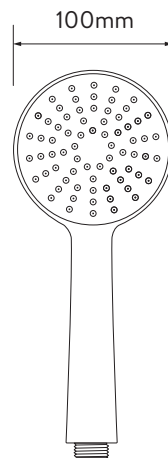

AQUALISA ISYSTEM™ EXPOSED

ISD.A1.EV.14

WITH ADJUSTABLE HEAD - HP/COMBI

DIMENSIONAL DRAWINGS

CONTROLLER

PROCESSOR

AQUALISA

ISYSTEM™

EXPOSED

ISD.A1.EV.14

WITH ADJUSTABLE HEAD - HP/COMBI

TECHNICAL SPECIFICATIONS

Minimum pressure requirements	1 bar
Maximum pressure requirements	7 bar
Processor inlet fitting connections	15mm push fit
Valve inlet centres	48mm
Inlet supply positions	Hot right, cold left
Processor outlet fitting connection	15mm push fit
Permissible processor sitting location	Loft, airing cupboard, under bath
Supply temperature	Cold inlet temperature 1°C (minimum) Cold inlet temperature 15°C (maximum) Hot inlet temperature 65°C (maximum)
Water system	HP / Combi / Boosted gravity
Features	One touch start/stop control
	LED display indicates when pre-selected temperature has been reached
	Boost button for enhanced flow
	Compatible with wired remote control
Colour	Chrome
Guarantee period	5-year guarantee – shower unit
	2-year guarantee – shower head and kit
Approvals	CE Marking
	BEAB