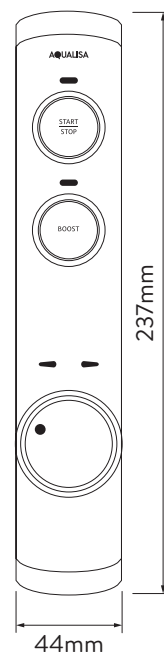

AQUALISA ISYSTEM™ EXPOSED

ISD.A1.EV.14

WITH ADJUSTABLE HEAD - HP/COMBI

DIMENSIONAL DRAWINGS

CONTROLLER

PROCESSOR

AQUALISA

ISYSTEM™

EXPOSED

ISD.A1.EV.14

WITH ADJUSTABLE HEAD - HP/COMBI

TECHNICAL SPECIFICATIONS

Minimum pressure requirements	1 bar
Maximum pressure requirements	7 bar
Processor inlet fitting connections	15mm push fit
Valve inlet centres	48mm
Inlet supply positions	Hot right, cold left
Processor outlet fitting connection	15mm push fit
Permissible processor sitting location	Loft, airing cupboard, under bath
Supply temperature	Cold inlet temperature 1°C (minimum) Cold inlet temperature 15°C (maximum) Hot inlet temperature 65°C (maximum)
Water system	HP / Combi / Boosted gravity
Features	One touch start/stop control
	LED display indicates when pre-selected temperature has been reached
	Boost button for enhanced flow
	Compatible with wired remote control
Colour	Chrome
Guarantee period	5-year guarantee – shower unit
	2-year guarantee – shower head and kit
Approvals	CE Marking
	BEAB