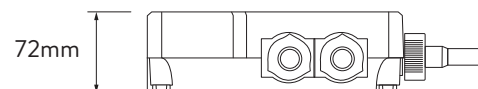

AQUALISA ISYSTEM™ EXPOSED

ISD.A1.EV.14

WITH ADJUSTABLE HEAD - HP/COMBI

DIMENSIONAL DRAWINGS

CONTROLLER

PROCESSOR

AQUALISA

ISYSTEM™

EXPOSED

ISD.A1.EV.14

WITH ADJUSTABLE HEAD - HP/COMBI

TECHNICAL SPECIFICATIONS

Minimum pressure requirements	1 bar
Maximum pressure requirements	7 bar
Processor inlet fitting connections	15mm push fit
Valve inlet centres	48mm
Inlet supply positions	Hot right, cold left
Processor outlet fitting connection	15mm push fit
Permissible processor sitting location	Loft, airing cupboard, under bath
Supply temperature	Cold inlet temperature 1°C (minimum) Cold inlet temperature 15°C (maximum) Hot inlet temperature 65°C (maximum)
Water system	HP / Combi / Boosted gravity
Features	One touch start/stop control
	LED display indicates when pre-selected temperature has been reached
	Boost button for enhanced flow
	Compatible with wired remote control
Colour	Chrome
Guarantee period	5-year guarantee – shower unit
	2-year guarantee – shower head and kit
Approvals	CE Marking
	BEAB