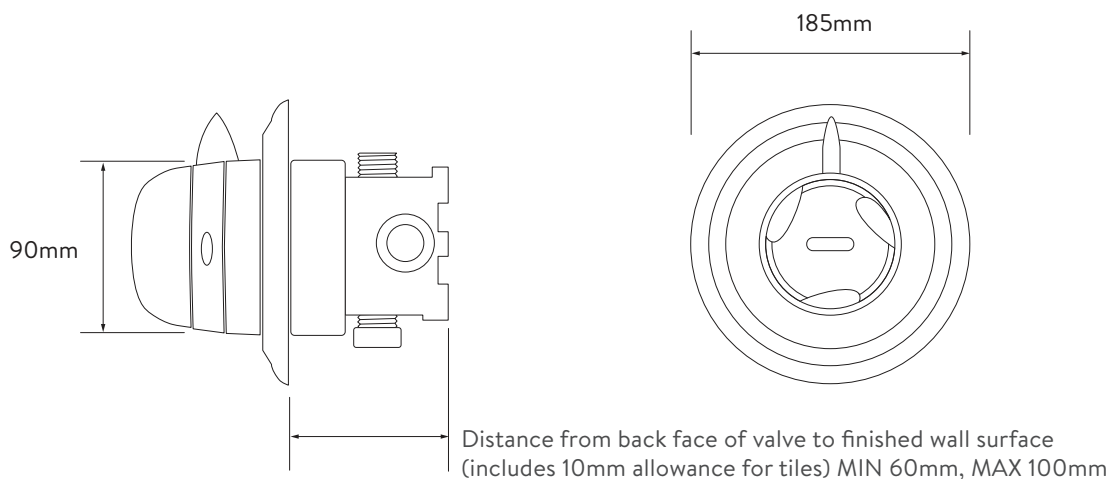

AQUALISA

AQUAVALVE 609 THERMO CONCEALED MIXER SHOWER

C609.01T

CHROME

DIMENSIONAL DRAWINGS

(The above SKU doesn't come with the heads shown as standard)

ADJUSTABLE HEAD

99.40.01 (VARISPRAY)
99.20.01 (TURBOSTREAM)

FIXED HEAD

99.50.01 (VARISPRAY)
99.30.01 (TURBOSTREAM)

AQUALISA

AQUAVALVE 609 THERMO CONCEALED MIXER SHOWER

C609.01T

CHROME

TECHNICAL SPECIFICATIONS

Minimum pressure requirements	0.1 bar
Maximum pressure requirements	10 bar
Inlet fitting connections	15mm push fit
Inlet supply positions	Hot/left, cold/right
Outlet connections	15mm
Valve inlet centres	150mm
Supply temperature	5 - 20°C Cold Supply 55 - 65°C Hot Supply
Water system	Gravity, Boosted Gravity, Combi and Balanced High Pressure
Features	Easy clean nozzles
	Rotating spray selector
	Pinch grip slider
	On/off control
	Temperature control
	Temperature override button
Colour	Chrome
Guarantee period	3-year guarantee