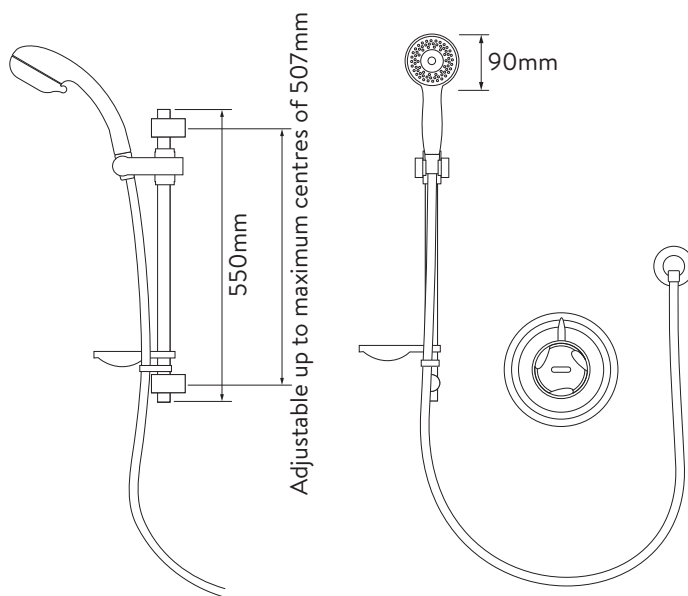

AQUALISA

AQUAVALVE 609 THERMO CONCEALED MIXER SHOWER

C609.01T

CHROME

DIMENSIONAL DRAWINGS

(The above SKU doesn't come with the heads shown as standard)

ADJUSTABLE HEAD

99.40.01 (VARISPRAY)
99.20.01 (TURBOSTREAM)

FIXED HEAD

99.50.01 (VARISPRAY)
99.30.01 (TURBOSTREAM)

AQUALISA

AQUAVALVE 609 THERMO CONCEALED MIXER SHOWER

C609.01T

CHROME

TECHNICAL SPECIFICATIONS

Minimum pressure requirements	0.1 bar
Maximum pressure requirements	10 bar
Inlet fitting connections	15mm push fit
Inlet supply positions	Hot/left, cold/right
Outlet connections	15mm
Valve inlet centres	150mm
Supply temperature	5 - 20°C Cold Supply 55 - 65°C Hot Supply
Water system	Gravity, Boosted Gravity, Combi and Balanced High Pressure
Features	Easy clean nozzles
	Rotating spray selector
	Pinch grip slider
	On/off control
	Temperature control
	Temperature override button
Colour	Chrome
Guarantee period	3-year guarantee