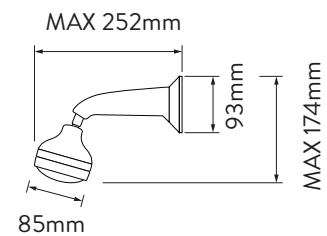

AQUALISA

AQUAVALVE 609 THERMO CONCEALED MIXER SHOWER

C609.01T

CHROME

DIMENSIONAL DRAWINGS

(The above SKU doesn't come with the heads shown as standard)

ADJUSTABLE HEAD

99.40.01 (VARISPRAY)
99.20.01 (TURBOSTREAM)

FIXED HEAD

99.50.01 (VARISPRAY)
99.30.01 (TURBOSTREAM)

AQUALISA

AQUAVALVE 609 THERMO CONCEALED MIXER SHOWER

C609.01T

CHROME

TECHNICAL SPECIFICATIONS

Minimum pressure requirements	0.1 bar
Maximum pressure requirements	10 bar
Inlet fitting connections	15mm push fit
Inlet supply positions	Hot/left, cold/right
Outlet connections	15mm
Valve inlet centres	150mm
Supply temperature	5 - 20°C Cold Supply 55 - 65°C Hot Supply
Water system	Gravity, Boosted Gravity, Combi and Balanced High Pressure
Features	Easy clean nozzles
	Rotating spray selector
	Pinch grip slider
	On/off control
	Temperature control
	Temperature override button
Colour	Chrome
Guarantee period	3-year guarantee