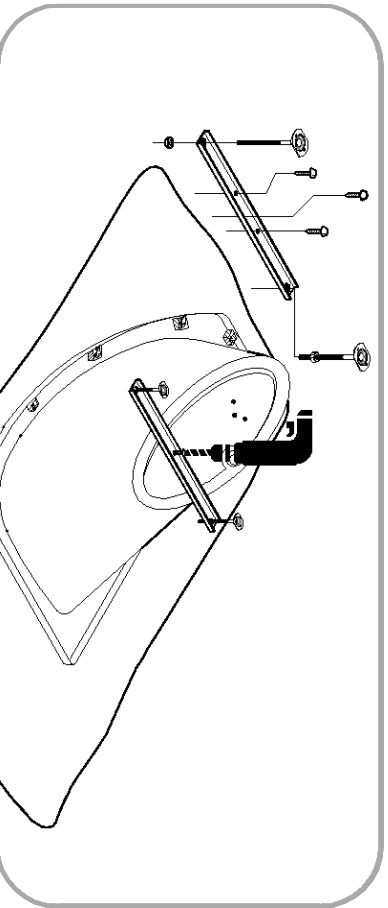

Left

Right

150x100x60 cm

(*) Items Delivered With Tub
(✓) Items Delivered With Panel

1

2

3

X2

4

5

12h

Check out our full range of Bathroom Suites

Bathroom Suites By Range

Cloakroom Suites

Toilets

Bathroom Sinks / Wash Basins