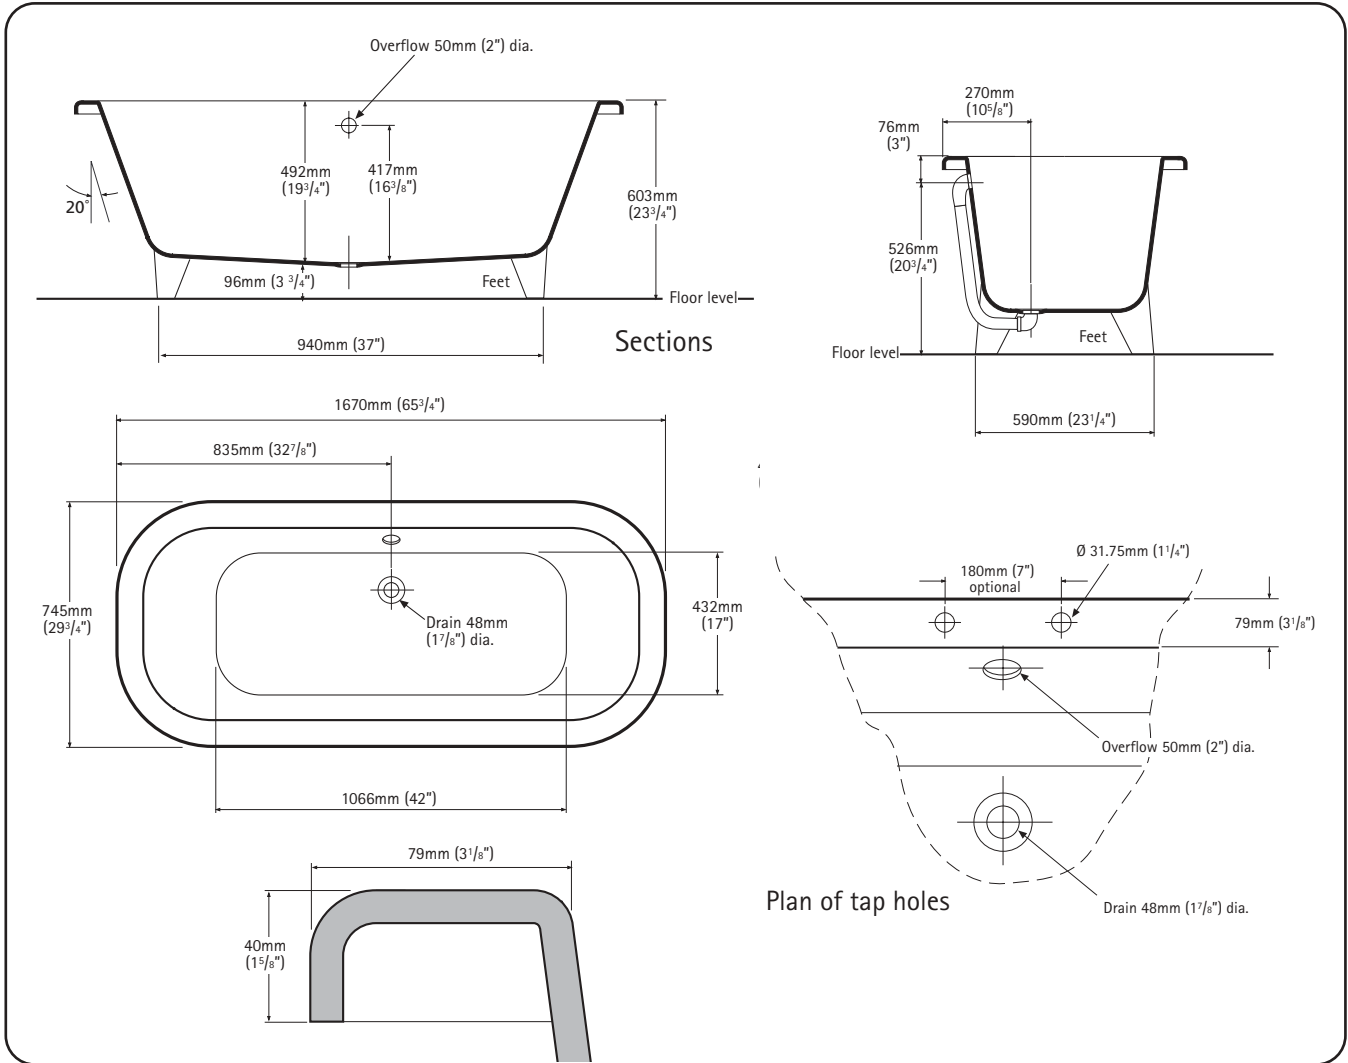

Options To Be Specified

Bath:

- Predrilled tap holes. 2 at 180mm centres
- No tap holes. Suitable for freestanding or wall mounted taps - or non-standard taps requiring bespoke on-site drilling of holes.

www.vandabaths.com

Karla

Modern double - ended bath

General specifications for Karla bath

Installed size	1670mm x 745mm x 603mm
Weight	60kg
Weight with water	280kg
Litres to overflow	220litres
Bathing well at sump	1066mm x 432mm
Bathing well at rim	587mm x 1512mm
Water depth to overflow	417mm

Fittings (taps & drain assembly) not included and must be ordered separately. If installing a floor mounted tap: refer to 'drilling tap holes' instructions before installation.

Provide suitable reinforcement for all supports.

Important

Dimension of fixtures are nominal and may vary within the range of tolerances established by ANSI standard A112.19.4M.

These measurements are subject to change or cancellation.

No responsibility is assumed for use of superseded or void leaflet.