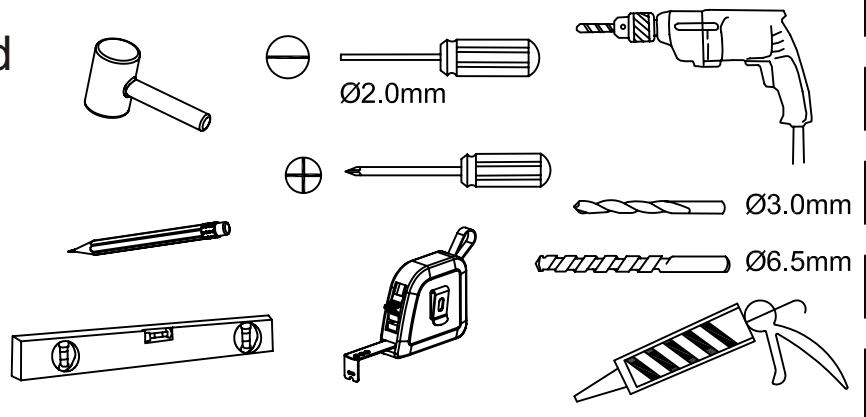

PIVOR DOOR

INSTALLATION MANUAL

	GFESDA0003-95-006-1	760x1850mm
	GFESDA0004-95-006-1	900x1850mm

INSTRUCTION FOR ASSEMBLY
INSTALLATION AND USE

■ You will need

A1		X 6	H1b		X 1
A2	 ST4x16	X10	I1		X 2
A3		X 6	J1		X 1
B1	 ST4x35	X14	K1		X 1
C1		X 6	M1		X 1
D1		X 2	M2		X 2
E1		X 2	M3		X7
G1a		X 1	M4		X 1
H1a		X 1	O1	 4mm	X 1
G1b		X 1			