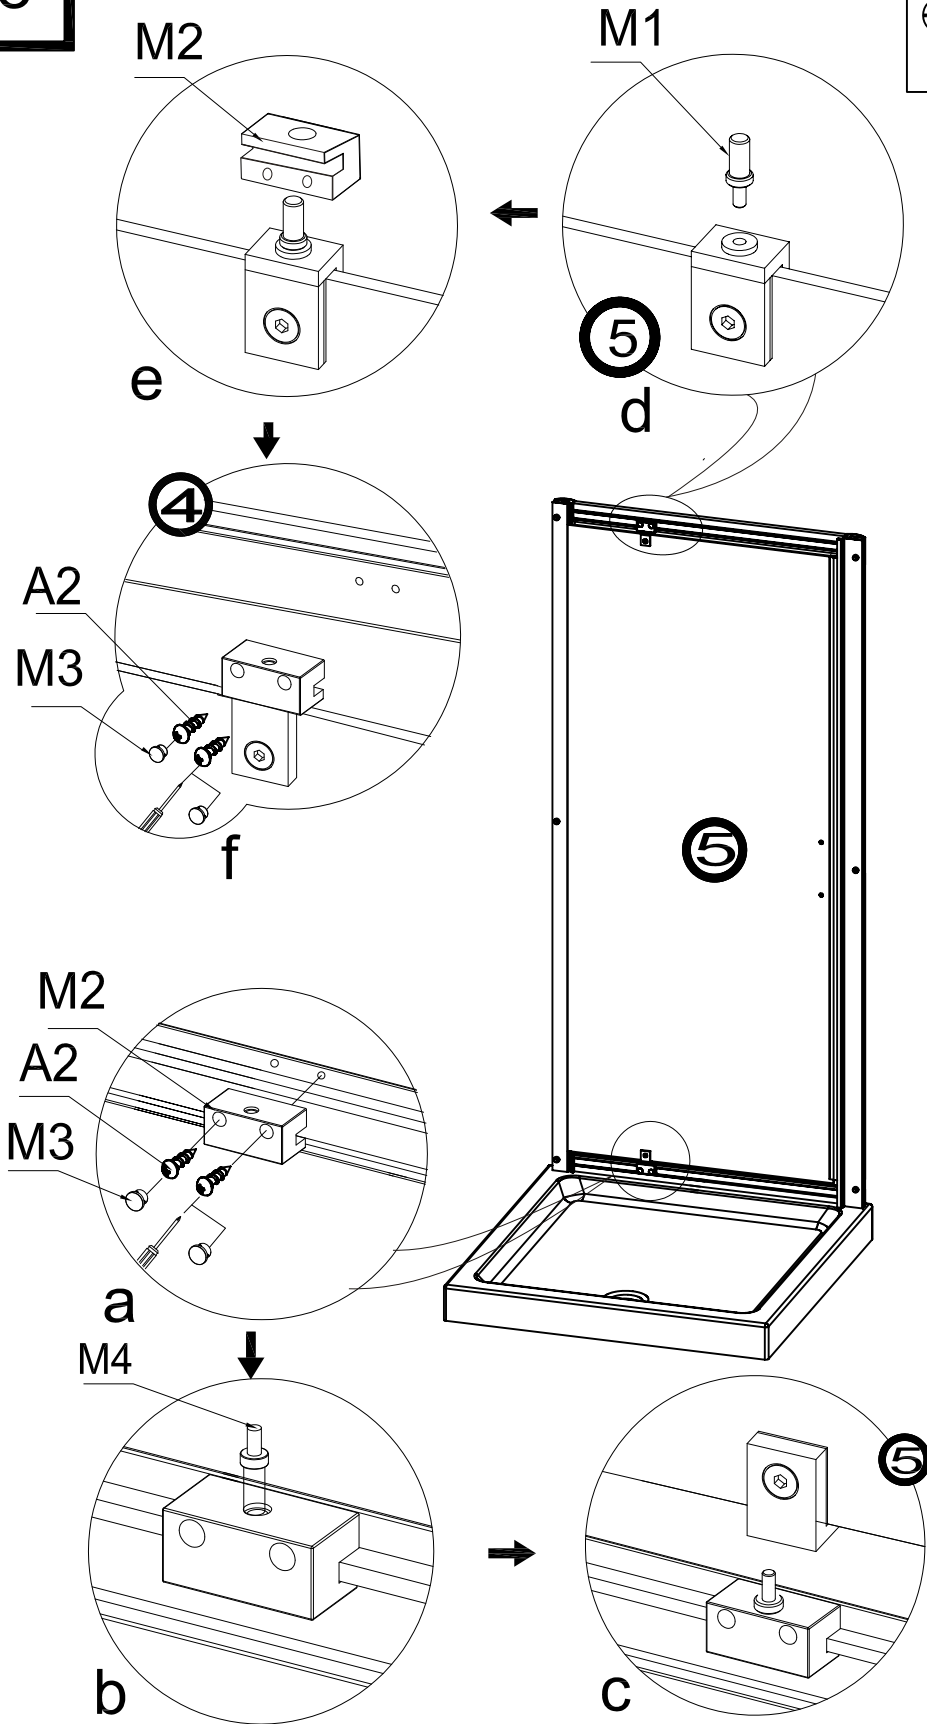

PIVOR DOOR

INSTALLATION MANUAL

	GFESDA0003-95-006-1	760x1850mm
	GFESDA0004-95-006-1	900x1850mm

INSTRUCTION FOR ASSEMBLY
INSTALLATION AND USE

■ You will need

A1		X 6	H1b		X 1
A2	 ST4x16	X10	I1		X 2
A3		X 6	J1		X 1
B1	 ST4x35	X14	K1		X 1
C1		X 6	M1		X 1
D1		X 2	M2		X 2
E1		X 2	M3		X7
G1a		X 1	M4		X 1
H1a		X 1	O1	 4mm	X 1
G1b		X 1			

L1

6

7

8

	M1  x1
	M2  x2
	M3  x4
	M4  x1
	A2  x4

10

J1

K1