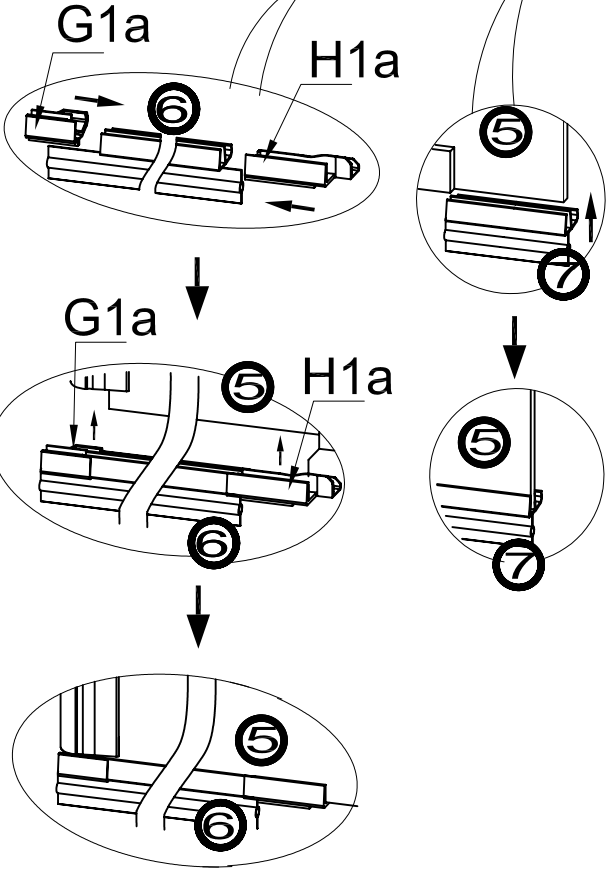

PIVOR DOOR

INSTALLATION MANUAL

	GFESDA0003-95-006-1	760x1850mm
	GFESDA0004-95-006-1	900x1850mm

INSTRUCTION FOR ASSEMBLY
INSTALLATION AND USE

■ You will need

A1		X 6	H1b		X 1
A2	 ST4x16	X10	I1		X 2
A3		X 6	J1		X 1
B1	 ST4x35	X14	K1		X 1
C1		X 6	M1		X 1
D1		X 2	M2		X 2
E1		X 2	M3		X7
G1a		X 1	M4		X 1
H1a		X 1	O1	 4mm	X 1
G1b		X 1			

L1

6

7

8

	M1  x1
	M2  x2
	M3  x4
	M4  x1
	A2  x4

10

J1

K1