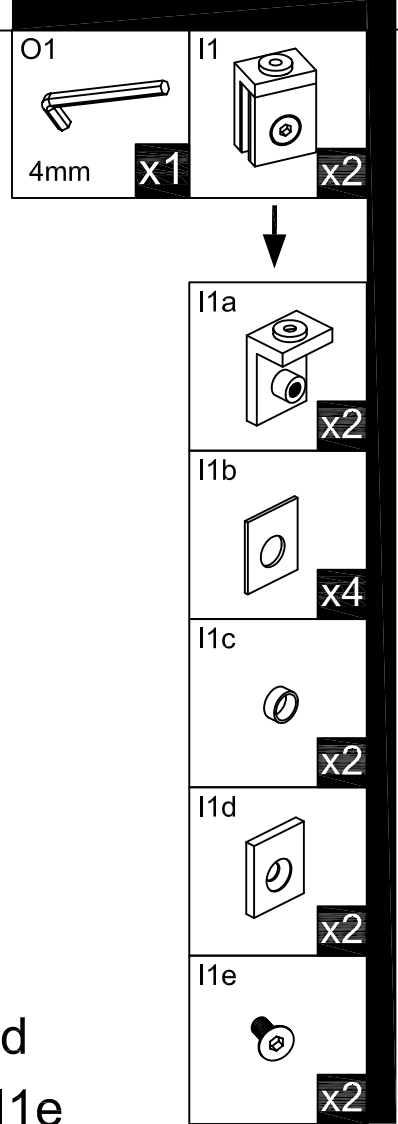

PIVOR DOOR

INSTALLATION MANUAL

	GFESDA0003-95-006-1	760x1850mm
	GFESDA0004-95-006-1	900x1850mm

INSTRUCTION FOR ASSEMBLY
INSTALLATION AND USE

■ You will need

A1		X 6	H1b		X 1
A2	 ST4x16	X10	I1		X 2
A3		X 6	J1		X 1
B1	 ST4x35	X14	K1		X 1
C1		X 6	M1		X 1
D1		X 2	M2		X 2
E1		X 2	M3		X7
G1a		X 1	M4		X 1
H1a		X 1	O1	 4mm	X 1
G1b		X 1			

b

5

B1

x3

M3

x3

B1

M3

L1

6

7

8

	M1  x1
	M2  x2
	M3  x4
	M4  x1
	A2  x4

10

J1

K1