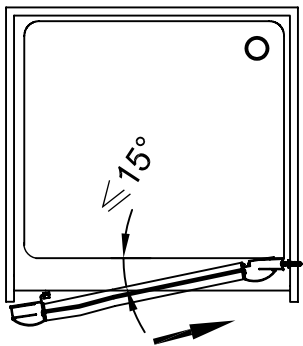

PIVOR DOOR

INSTALLATION MANUAL

	GFESDA0003-95-006-1	760x1850mm
	GFESDA0004-95-006-1	900x1850mm

INSTRUCTION FOR ASSEMBLY
INSTALLATION AND USE

■ You will need

A1		X 6	H1b		X 1
A2	 ST4x16	X10	I1		X 2
A3		X 6	J1		X 1
B1	 ST4x35	X14	K1		X 1
C1		X 6	M1		X 1
D1		X 2	M2		X 2
E1		X 2	M3		X7
G1a		X 1	M4		X 1
H1a		X 1	O1	 4mm	X 1
G1b		X 1			

1

	B1  x8
	D1  x2
	E1  x2

2

3

B1

x3

4

a