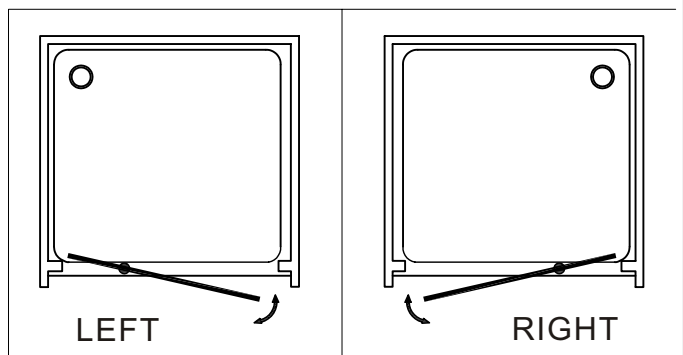

PIVOR DOOR

INSTALLATION MANUAL

	GFESDA0003-95-006-1	760x1850mm
	GFESDA0004-95-006-1	900x1850mm

INSTRUCTION FOR ASSEMBLY
INSTALLATION AND USE

■ You will need

A1		X 6	H1b		X 1
A2	 ST4x16	X10	I1		X 2
A3		X 6	J1		X 1
B1	 ST4x35	X14	K1		X 1
C1		X 6	M1		X 1
D1		X 2	M2		X 2
E1		X 2	M3		X7
G1a		X 1	M4		X 1
H1a		X 1	O1	 4mm	X 1
G1b		X 1			