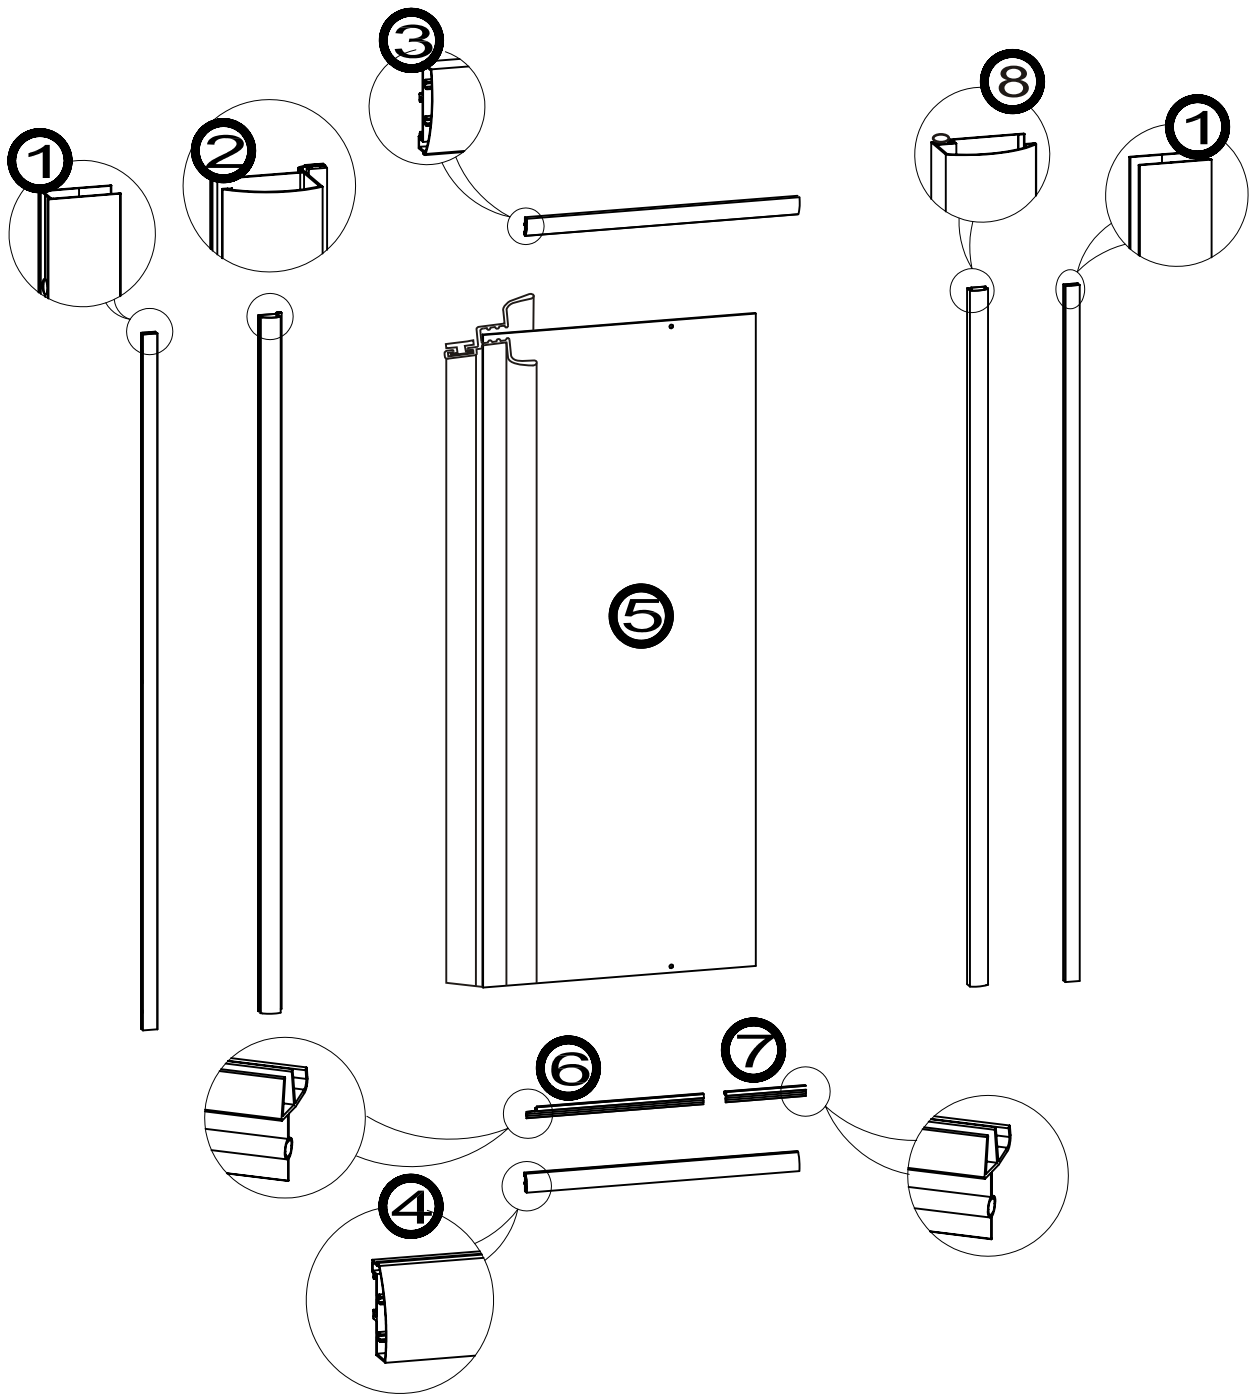

PIVOR DOOR

INSTALLATION MANUAL

	GFESDA0003-95-006-1	760x1850mm
	GFESDA0004-95-006-1	900x1850mm

INSTRUCTION FOR ASSEMBLY
INSTALLATION AND USE

■ You will need

A1		X 6	H1b		X 1
A2	 ST4x16	X10	I1		X 2
A3		X 6	J1		X 1
B1	 ST4x35	X14	K1		X 1
C1		X 6	M1		X 1
D1		X 2	M2		X 2
E1		X 2	M3		X7
G1a		X 1	M4		X 1
H1a		X 1	O1	 4mm	X 1
G1b		X 1			