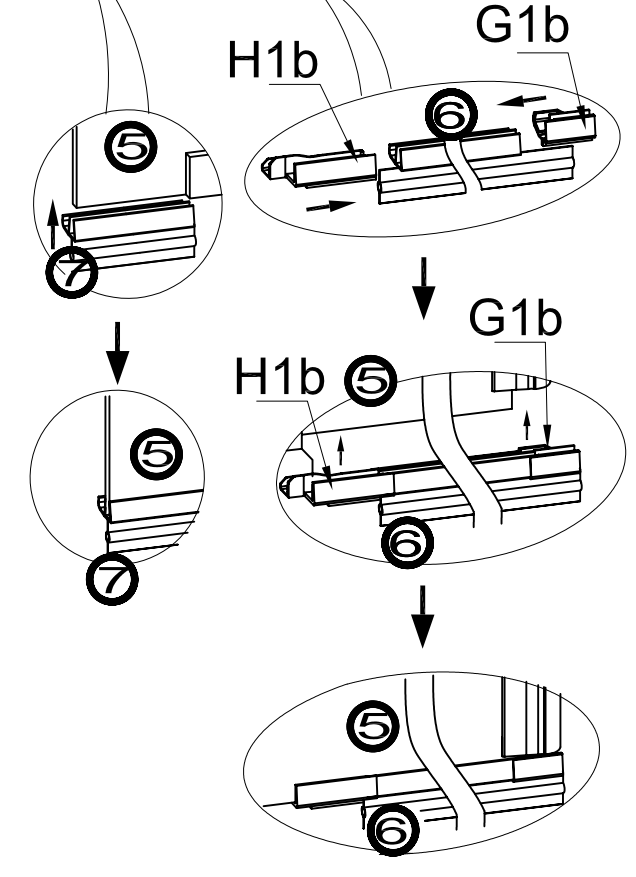

PIVOR DOOR

INSTALLATION MANUAL

	GFESDA0003-95-006-1	760x1850mm
	GFESDA0004-95-006-1	900x1850mm

INSTRUCTION FOR ASSEMBLY
INSTALLATION AND USE

■ You will need

A1		X 6	H1b		X 1
A2	 ST4x16	X10	I1		X 2
A3		X 6	J1		X 1
B1	 ST4x35	X14	K1		X 1
C1		X 6	M1		X 1
D1		X 2	M2		X 2
E1		X 2	M3		X7
G1a		X 1	M4		X 1
H1a		X 1	O1	 4mm	X 1
G1b		X 1			

L1

6

7

8

	M1  x1
	M2  x2
	M3  x4
	M4  x1
	A2  x4

10

J1

K1