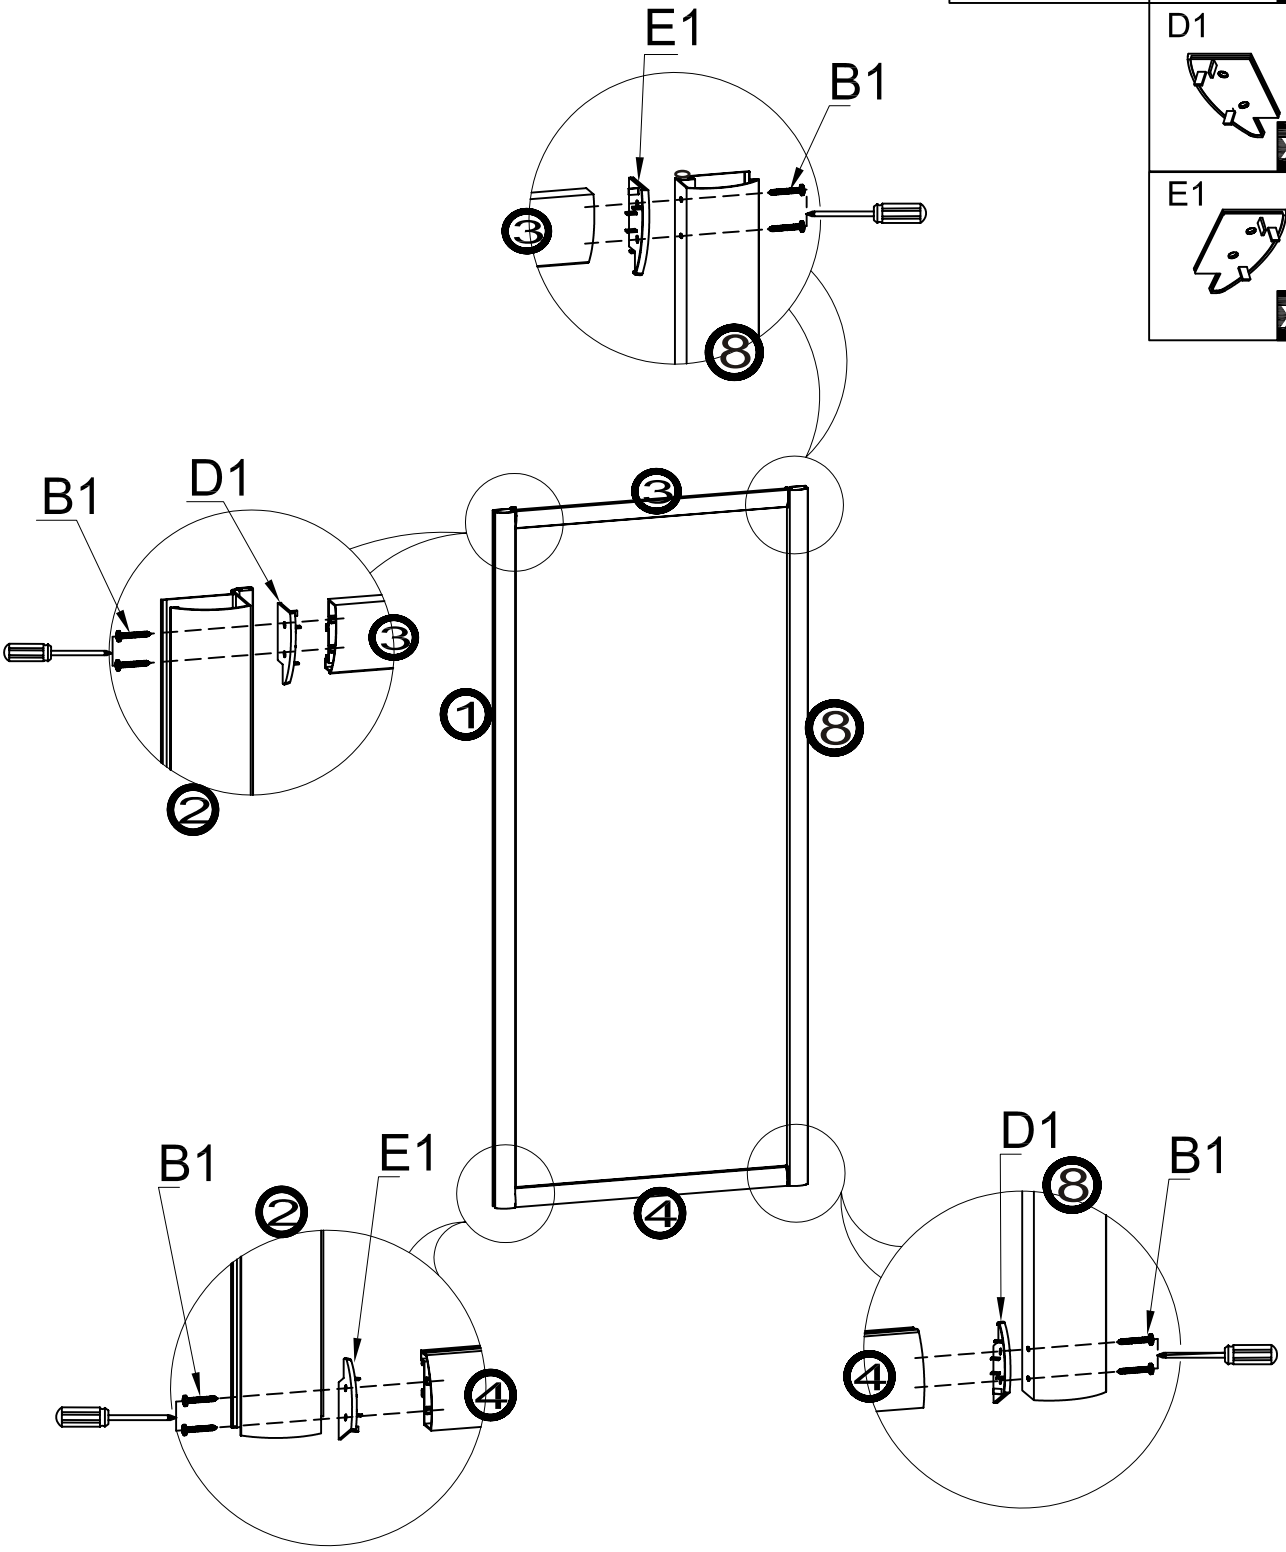

1

	B1 x8
	D1 x2
	E1 x2