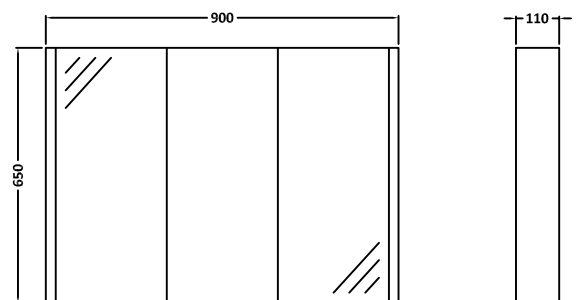

NVM116 - 900 MIRROR CABINET TURIN
NVM216 - 900 MIRROR CABINET BOLOGNA
NVM316 - 900 MIRROR CABINET MONSA