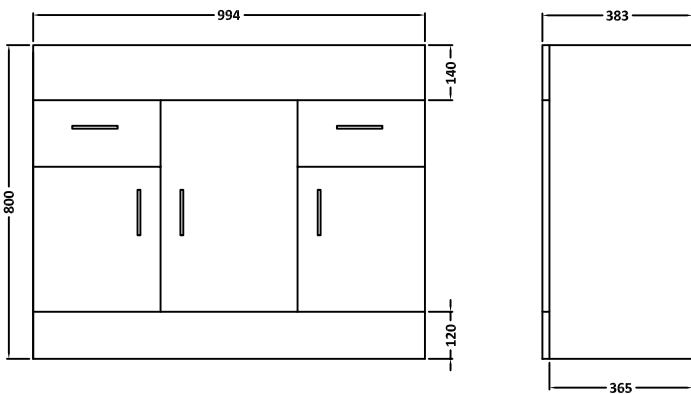

'TURIN/BOLOGNA/MONSA' FURNITURE DIMENSIONS

NVM103 - 600 BASIN UNIT TURIN
 NVM503 - 600 BASIN UNIT BOLOGNA
 NVM603 - 600 BASIN UNIT MONSA

NVM105 - 800 BASIN UNIT TURIN
 NVM505 - 800 BASIN UNIT BOLOGNA
 NVM605 - 800 BASIN UNIT MONSA

NVM107 - 1000 BASIN UNIT TURIN
 NVM507 - 1000 BASIN UNIT BOLOGNA
 NVM607 - 1000 BASIN UNIT MONSA

NVM141 - 500 W.C. UNIT TURIN
 NVM541 - 500 W.C. UNIT BOLOGNA
 NVM641 - 500 W.C. UNIT MONSA

NVM113 - 600 MIRROR CABINET TURIN
 NVM213 - 600 MIRROR CABINET BOLOGNA
 NVM313 - 600 MIRROR CABINET MONSA