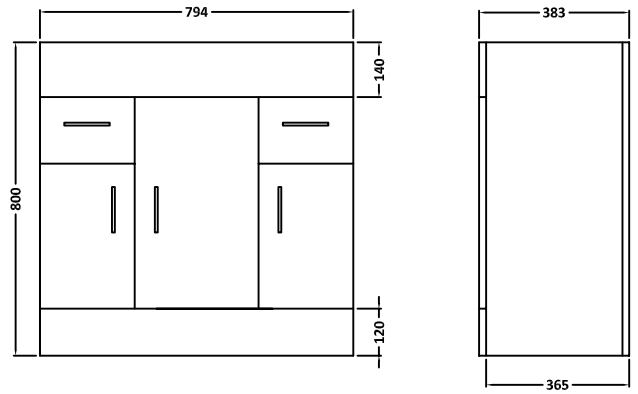

'TURIN/BOLOGNA/MONSA' FURNITURE DIMENSIONS

NVM103 - 600 BASIN UNIT TURIN
 NVM503 - 600 BASIN UNIT BOLOGNA
 NVM603 - 600 BASIN UNIT MONSA

NVM105 - 800 BASIN UNIT TURIN
 NVM505 - 800 BASIN UNIT BOLOGNA
 NVM605 - 800 BASIN UNIT MONSA

NVM107 - 1000 BASIN UNIT TURIN
 NVM507 - 1000 BASIN UNIT BOLOGNA
 NVM607 - 1000 BASIN UNIT MONSA

NVM141 - 500 W.C. UNIT TURIN
 NVM541 - 500 W.C. UNIT BOLOGNA
 NVM641 - 500 W.C. UNIT MONSA

NVM113 - 600 MIRROR CABINET TURIN
 NVM213 - 600 MIRROR CABINET BOLOGNA
 NVM313 - 600 MIRROR CABINET MONSA