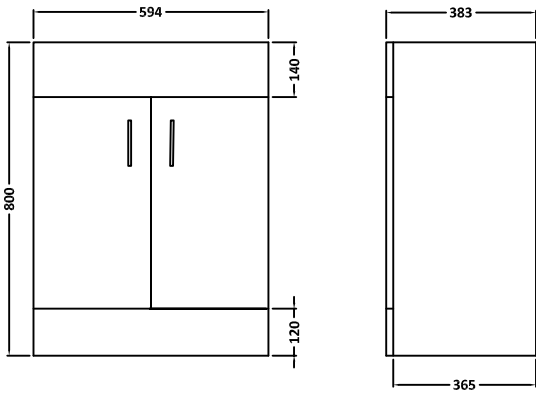

'TURIN/BOLOGNA/MONSA' FURNITURE DIMENSIONS

NVM103 - 600 BASIN UNIT TURIN
 NVM503 - 600 BASIN UNIT BOLOGNA
 NVM603 - 600 BASIN UNIT MONSA

NVM105 - 800 BASIN UNIT TURIN
 NVM505 - 800 BASIN UNIT BOLOGNA
 NVM605 - 800 BASIN UNIT MONSA

NVM107 - 1000 BASIN UNIT TURIN
 NVM507 - 1000 BASIN UNIT BOLOGNA
 NVM607 - 1000 BASIN UNIT MONSA

NVM141 - 500 W.C. UNIT TURIN
 NVM541 - 500 W.C. UNIT BOLOGNA
 NVM641 - 500 W.C. UNIT MONSA

NVM113 - 600 MIRROR CABINET TURIN
 NVM213 - 600 MIRROR CABINET BOLOGNA
 NVM313 - 600 MIRROR CABINET MONSA