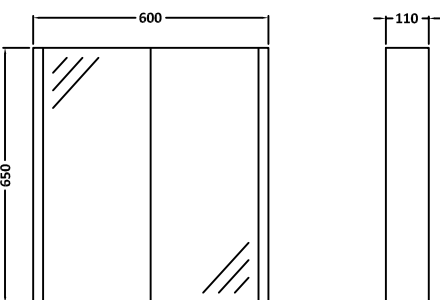

NVM113 - 600 MIRROR CABINET TURIN
NVM213 - 600 MIRROR CABINET BOLOGNA
NVM313 - 600 MIRROR CABINET MONSA