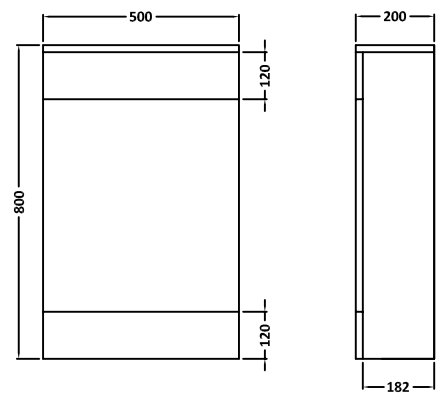

NVM141 - 500 W.C. UNIT TURIN
NVM541 - 500 W.C. UNIT BOLOGNA
NVM641 - 500 W.C. UNIT MONSA