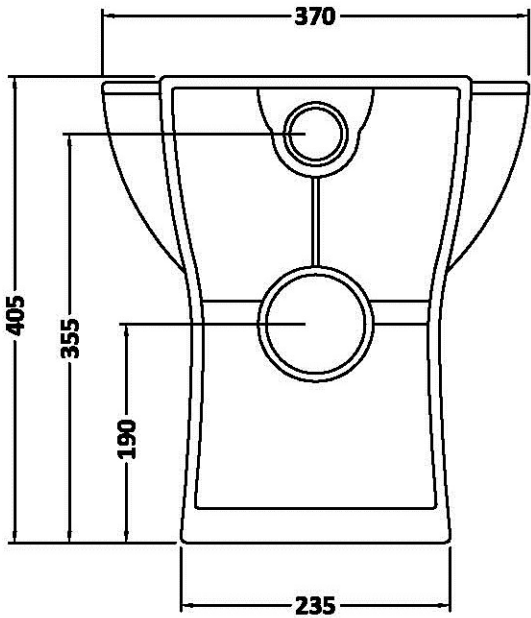

NCA406 - LINTON BACK to WALL PAN

Outlet Complies with BSEN33 = 102mm External +_ 5mm