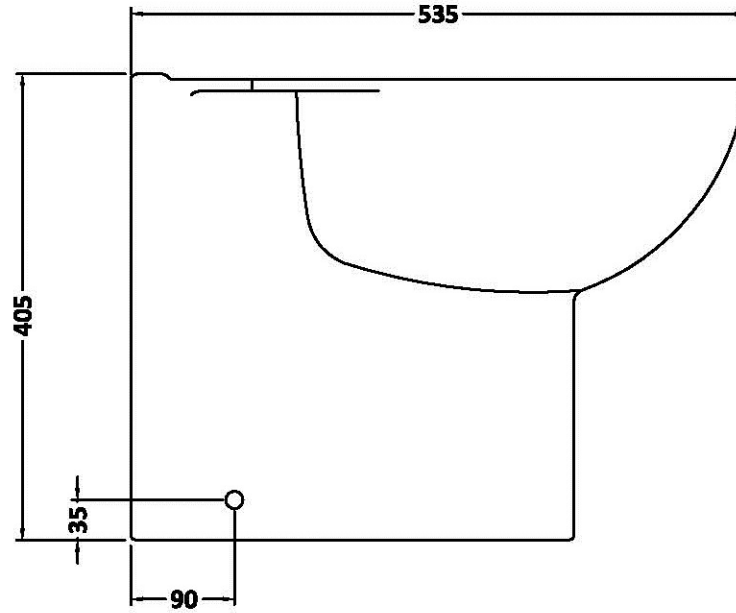

NCA406 - LINTON BACK to WALL PAN

Outlet Complies with BSEN33 = 102mm External +_ 5mm