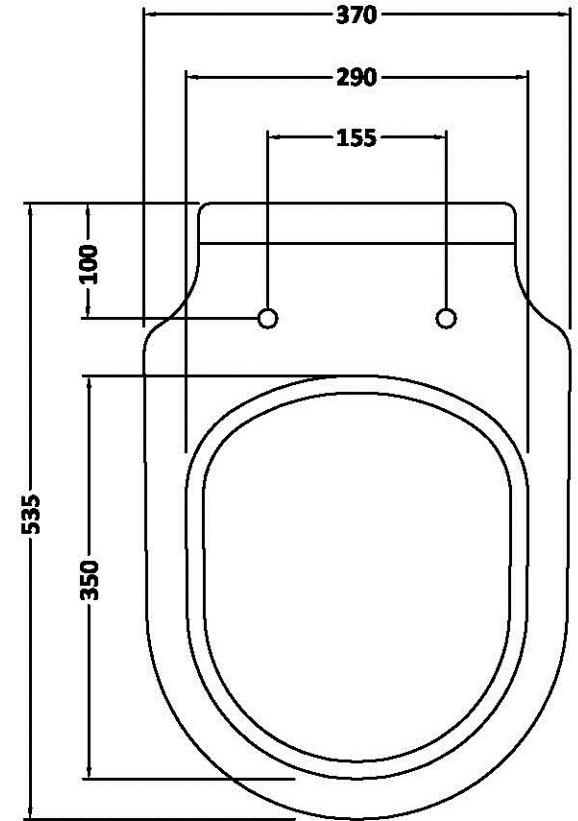

NCA406 - LINTON BACK to WALL PAN

Outlet Complies with BSEN33 = 102mm External +_ 5mm