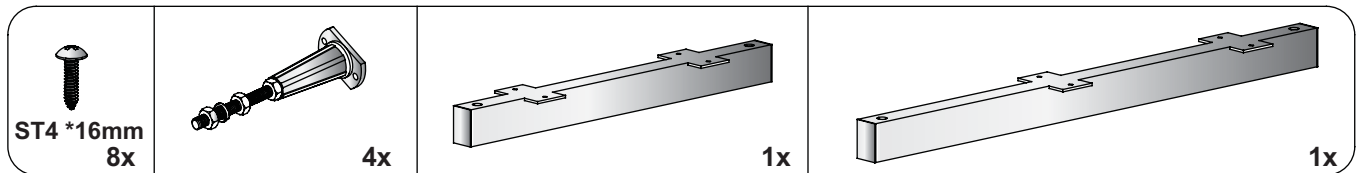

INSTRUCTION

B Bath Leg Set Installation

tools required

SILICONE

- Prior to installation check that all fittings have been supplied.
- Assembled bath on a mat to protect against damage to bath surface.
- This product requires a two person lift - use proper lifting techniques.
- This installation guide does include recommendation of waste connection; final decision about installation and waste connection should be taken by a suitably qualified person.
- Follow each step in turn.

parts supplied:

A