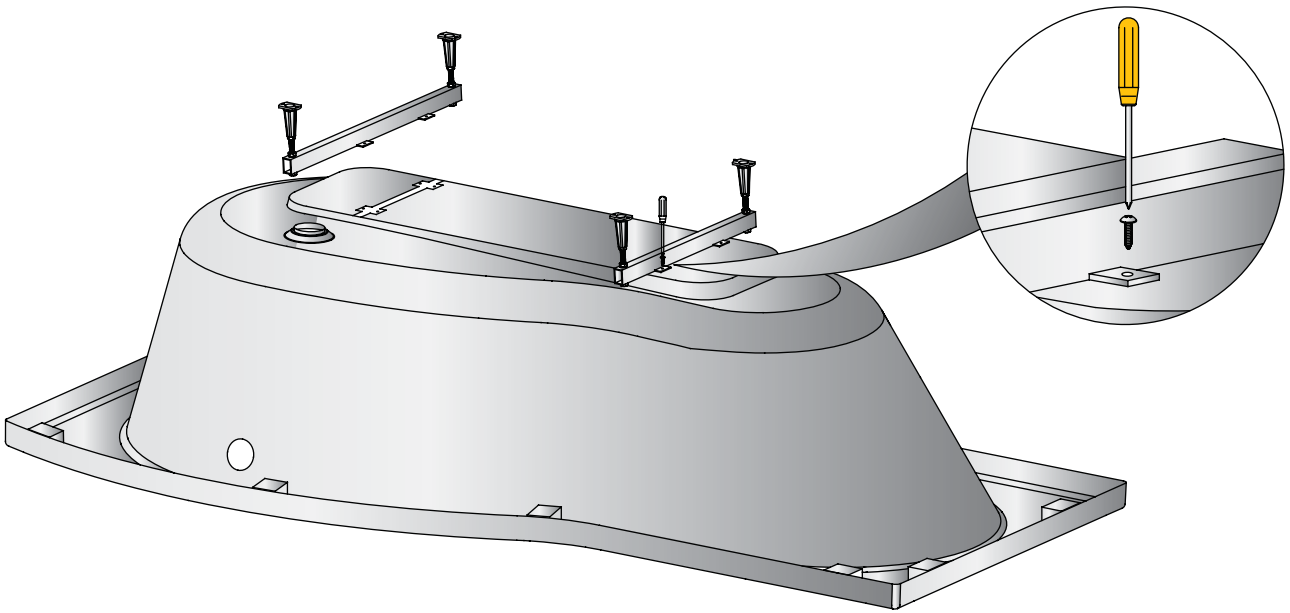

## B Bath Leg Set Installation

tools required

SILICONE

- Prior to installation check that all fittings have been supplied.
- Assembled bath on a mat to protect against damage to bath surface.
- This product requires a two person lift - use proper lifting techniques.
- This installation guide does include recommendation of waste connection; final decision about installation and waste connection should be taken by a suitably qualified person.
- Follow each step in turn.

### parts supplied:

A

B

1

C

D

E

**plumbworld**  
**Big brands, small prices.**