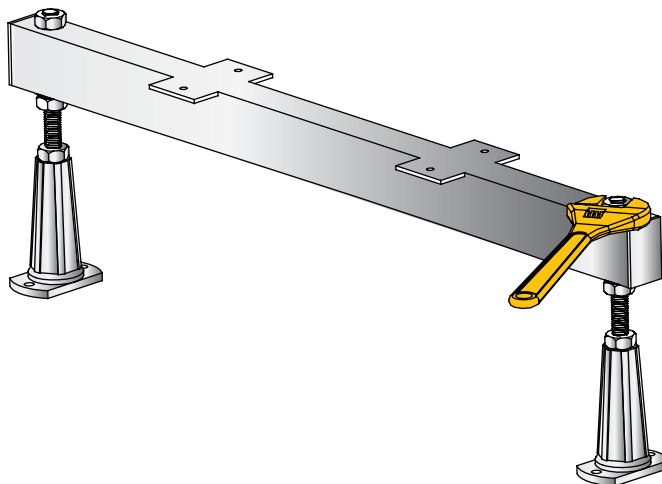

INSTRUCTION

B Bath Leg Set Installation

tools required

SILICONE

- Prior to installation check that all fittings have been supplied.
- Assembled bath on a mat to protect against damage to bath surface.
- This product requires a two person lift - use proper lifting techniques.
- This installation guide does include recommendation of waste connection; final decision about installation and waste connection should be taken by a suitably qualified person.
- Follow each step in turn.

parts supplied:

A

B

1