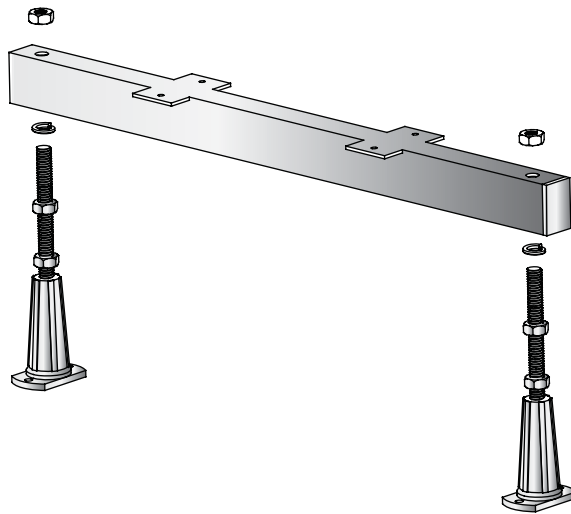

INSTRUCTION

B Bath Leg Set Installation

tools required

SILICONE

- Prior to installation check that all fittings have been supplied.
- Assembled bath on a mat to protect against damage to bath surface.
- This product requires a two person lift - use proper lifting techniques.
- This installation guide does include recommendation of waste connection; final decision about installation and waste connection should be taken by a suitably qualified person.
- Follow each step in turn.

parts supplied:

A

B

1