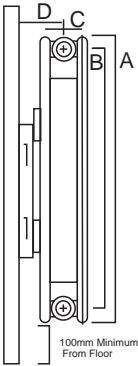

Single Convactor

Single Panel Single Convactor			
Nominal Size mm	Centre Distance mm	Width mm	Wall To Centre mm
A	B	C	D
300	245	56	40 Or 55
400	345	56	40 Or 55
500	445	56	40 Or 55
600	545	56	40 Or 55
750	695	56	40 Or 55

Double Panel Single Convactor

Double Panel Single Convactor			
Nominal Size mm	Centre Distance mm	Width mm	Wall To Centre mm
A	B	C	D
300	245	105	40 Or 80
400	345	105	41 Or 80
500	445	105	42 Or 80
600	545	105	43 Or 80
750	695	105	44 Or 80

Double Panel Double Convactor

Double Panel Double Convactor			
Nominal Size mm	Centre Distance mm	Width mm	Wall To Centre mm
A	B	C	D
300	245	105	82.5 Or 97.5
400	345	105	82.5 Or 97.6
500	445	105	82.5 Or 97.7
600	545	105	82.5 Or 97.8
750	695	105	82.5 Or 97.9

Single Panel Single Convactor

Double Panel Single Convactor

Double Panel Double Convactor

Single:  $A=125\text{mm}$

Double:  $A=197\text{mm}$

**plumbworld**  
**Big brands, small prices.**

Pdf Supplied By <http://www.plumbworld.co.uk/>