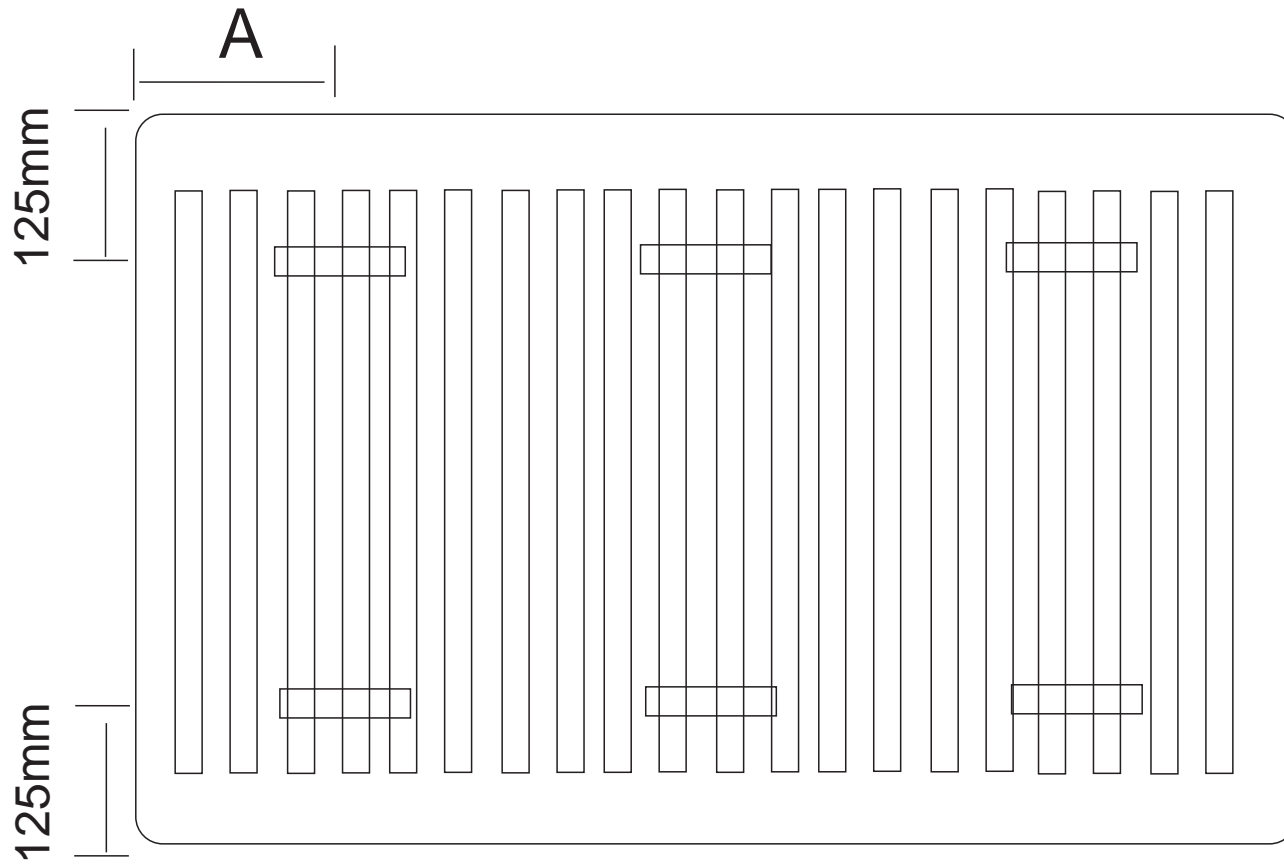

Single Convactor

Single Panel Single Convactor			
Nominal Size mm	Centre Distance mm	Width mm	Wall To Centre mm
A	B	C	D
300	245	56	40 Or 55
400	345	56	40 Or 55
500	445	56	40 Or 55
600	545	56	40 Or 55
750	695	56	40 Or 55

Double Panel Single Convactor

Double Panel Single Convactor			
Nominal Size mm	Centre Distance mm	Width mm	Wall To Centre mm
A	B	C	D
300	245	105	40 Or 80
400	345	105	41 Or 80
500	445	105	42 Or 80
600	545	105	43 Or 80
750	695	105	44 Or 80

Double Panel Double Convactor

Double Panel Double Convactor			
Nominal Size mm	Centre Distance mm	Width mm	Wall To Centre mm
A	B	C	D
300	245	105	82.5 Or 97.5
400	345	105	82.5 Or 97.6
500	445	105	82.5 Or 97.7
600	545	105	82.5 Or 97.8
750	695	105	82.5 Or 97.9

Single Panel Single Convactor

Double Panel Single Convactor

Double Panel Double Convactor

Single:  $A=125\text{mm}$

Double:  $A=197\text{mm}$

**plumbworld**  
**Big brands, small prices.**

Pdf Supplied By <http://www.plumbworld.co.uk/>