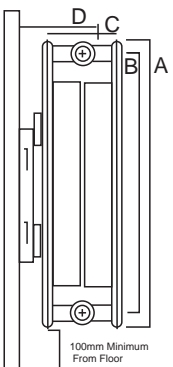

Single Convactor

Single Panel Single Convactor			
Nominal Size mm	Centre Distance mm	Width mm	Wall To Centre mm
A	B	C	D
300	245	56	40 Or 55
400	345	56	40 Or 55
500	445	56	40 Or 55
600	545	56	40 Or 55
750	695	56	40 Or 55

Double Panel Single Convactor

Double Panel Single Convactor			
Nominal Size mm	Centre Distance mm	Width mm	Wall To Centre mm
A	B	C	D
300	245	105	40 Or 80
400	345	105	41 Or 80
500	445	105	42 Or 80
600	545	105	43 Or 80
750	695	105	44 Or 80

Double Panel Double Convactor

Double Panel Double Convactor			
Nominal Size mm	Centre Distance mm	Width mm	Wall To Centre mm
A	B	C	D
300	245	105	82.5 Or 97.5
400	345	105	82.5 Or 97.6
500	445	105	82.5 Or 97.7
600	545	105	82.5 Or 97.8
750	695	105	82.5 Or 97.9

Single Panel Single Convactor

Double Panel Single Convactor

Double Panel Double Convactor

Single:  $A=125\text{mm}$

Double:  $A=197\text{mm}$

**plumbworld**  
**Big brands, small prices.**

Pdf Supplied By <http://www.plumbworld.co.uk/>