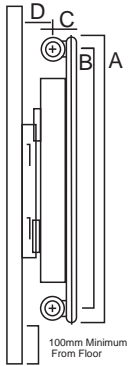

Single Convactor

Single Panel Single Convactor			
Nominal Size mm	Centre Distance mm	Width mm	Wall To Centre mm
A	B	C	D
300	245	56	40 Or 55
400	345	56	40 Or 55
500	445	56	40 Or 55
600	545	56	40 Or 55
750	695	56	40 Or 55

Double Panel Single Convactor

Double Panel Single Convactor			
Nominal Size mm	Centre Distance mm	Width mm	Wall To Centre mm
A	B	C	D
300	245	105	40 Or 80
400	345	105	41 Or 80
500	445	105	42 Or 80
600	545	105	43 Or 80
750	695	105	44 Or 80

Double Panel Double Convactor

Double Panel Double Convactor			
Nominal Size mm	Centre Distance mm	Width mm	Wall To Centre mm
A	B	C	D
300	245	105	82.5 Or 97.5
400	345	105	82.5 Or 97.6
500	445	105	82.5 Or 97.7
600	545	105	82.5 Or 97.8
750	695	105	82.5 Or 97.9

Single Panel Single Convactor

Double Panel Single Convactor

Double Panel Double Convactor

Single:  $A=125\text{mm}$

Double:  $A=197\text{mm}$

**plumbworld**  
**Big brands, small prices.**

Pdf Supplied By <http://www.plumbworld.co.uk/>