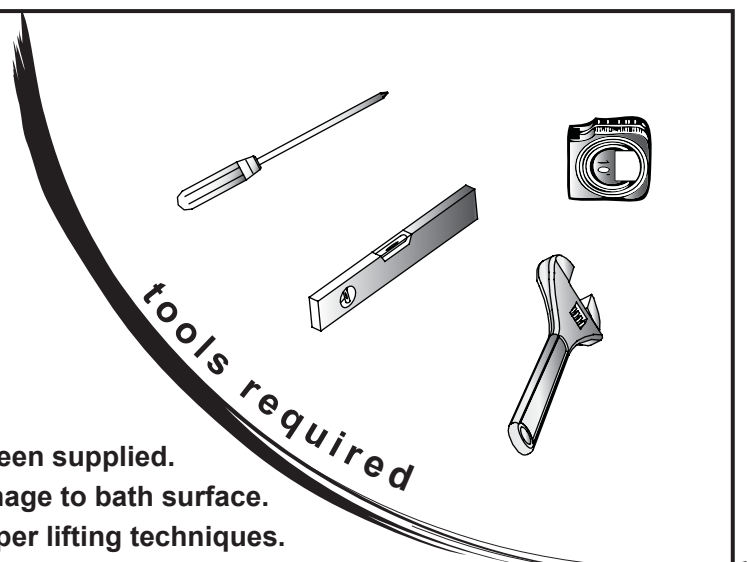

INSTRUCTION

Bath Leg Set Installation

- Prior to installation check that all fittings have been supplied.
- Assembled bath on a mat to protect against damage to bath surface.
- This product requires a two person lift - use proper lifting techniques.
- This installation guide does includes recommendation of waste connection; final decision about installation and waste connection should be taken by a suitably qualified person.
- Follow each step in turn.