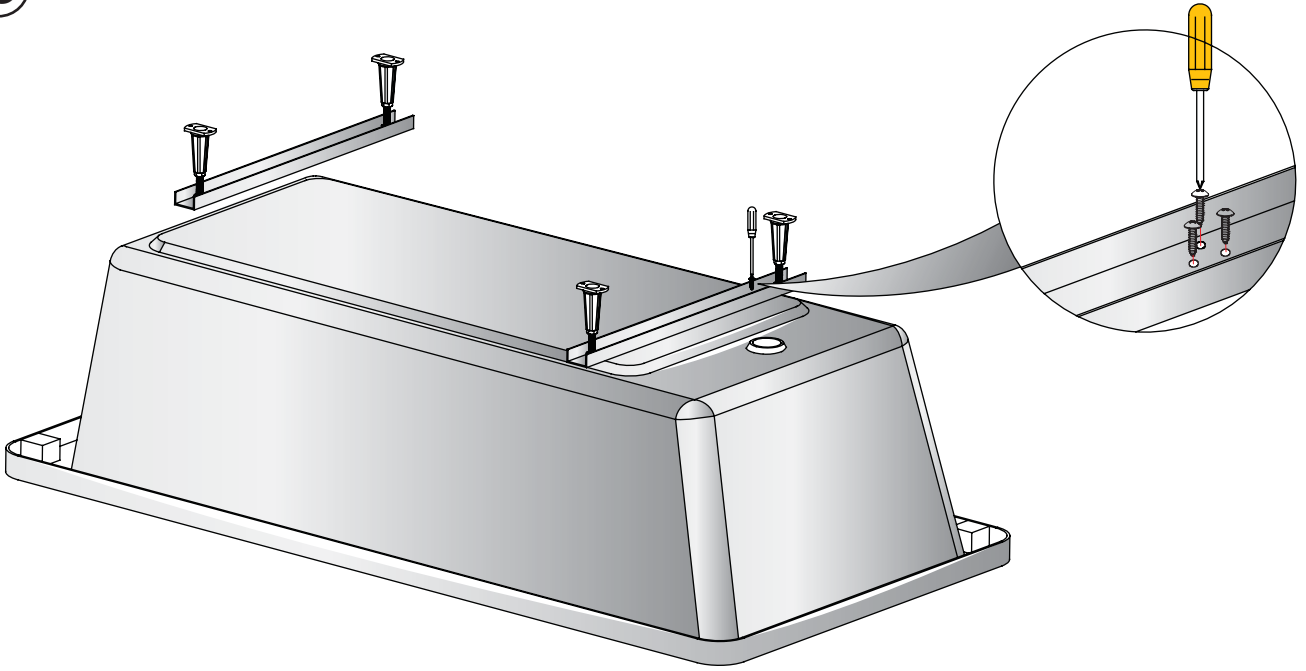

INSTRUCTION

Bath Leg Set Installation

- Prior to installation check that all fittings have been supplied.
- Assembled bath on a mat to protect against damage to bath surface.
- This product requires a two person lift - use proper lifting techniques.
- This installation guide does includes recommendation of waste connection; final decision about installation and waste connection should be taken by a suitably qualified person.
- Follow each step in turn.

parts supplied:

A

B

C

D

E