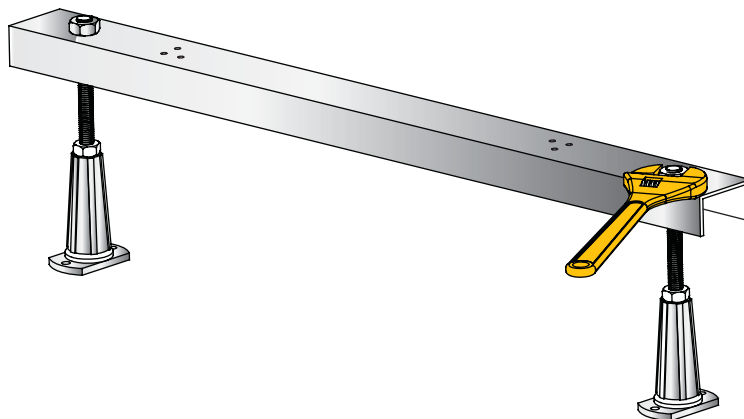

INSTRUCTION

Bath Leg Set Installation

- Prior to installation check that all fittings have been supplied.
- Assembled bath on a mat to protect against damage to bath surface.
- This product requires a two person lift - use proper lifting techniques.
- This installation guide does includes recommendation of waste connection; final decision about installation and waste connection should be taken by a suitably qualified person.
- Follow each step in turn.

parts supplied:

A

B

C

D

E