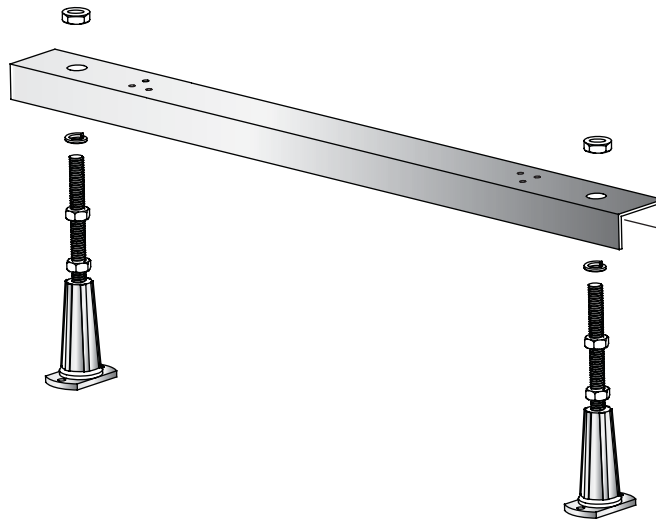

INSTRUCTION

Bath Leg Set Installation

- Prior to installation check that all fittings have been supplied.
- Assembled bath on a mat to protect against damage to bath surface.
- This product requires a two person lift - use proper lifting techniques.
- This installation guide does includes recommendation of waste connection; final decision about installation and waste connection should be taken by a suitably qualified person.
- Follow each step in turn.

parts supplied:

A

B