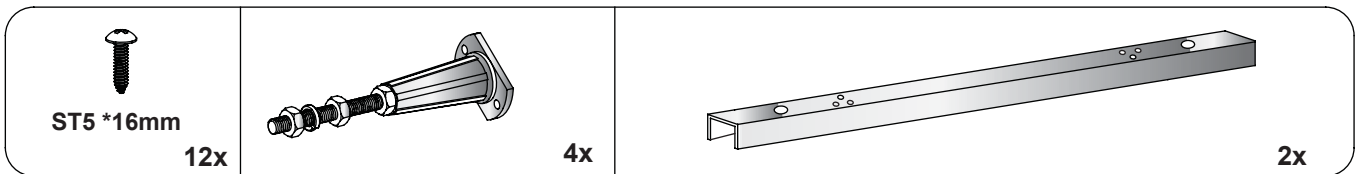

parts supplied:

A