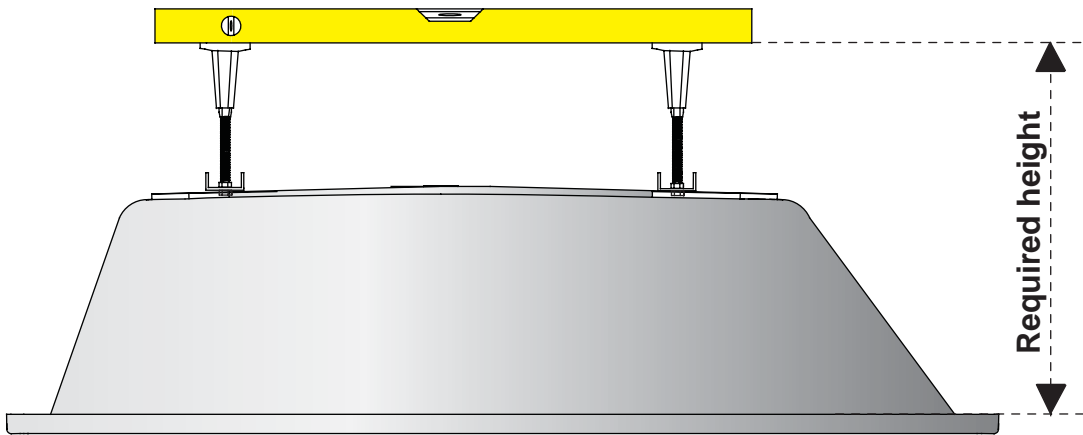

INSTRUCTION

Bath Leg Set Installation

- Prior to installation check that all fittings have been supplied.
- Assembled bath on a mat to protect against damage to bath surface.
- This product requires a two person lift - use proper lifting techniques.
- This installation guide does includes recommendation of waste connection; final decision about installation and waste connection should be taken by a suitably qualified person.
- Follow each step in turn.

parts supplied:

A

B

C

D

E