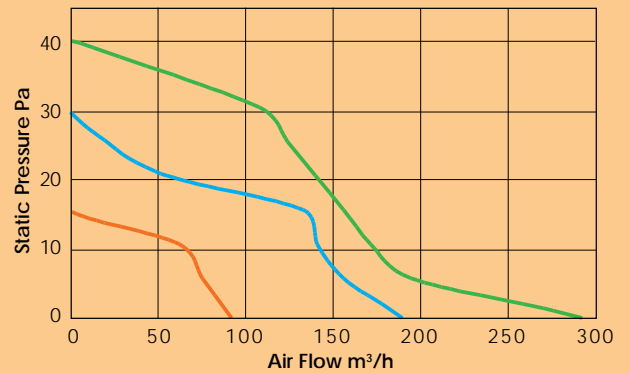

Physical Specifications

Weight:

- 100mm – 0.7kg
- 125mm – 0.61kg
- 150mm – 1.05kg

Material: ABS plastic

Dimensions

	100mm	125mm	150mm
A	150	180	220
B	135	150	160
C	98	115	150

Performance Graph

100mm Range — 125mm Range — 150mm Range —

Electrical Specifications

230V~50Hz Class II

Consumption: 100mm Fan – 13W
125mm Fan – 20W
150mm Fan – 22W

Cabling: 1.5mm² max.

Data Table

	Performance to BS 848 Pt1 in free air		Sound Pressure level @ 3m		IP Rating	Operation	Features
	m ³ /h ¹	l/s ¹	dB(A)	level			
D100BW	90	25	33	24	24	Single speed	100mm induct wall fan with plain white front cover
D100TW	90	25	33	24	24	Single speed	100mm induct wall fan with timer and plain white front cover
D125BW	185	51	39	24	24	Single speed	125mm induct wall fan with plain white front cover
D125TW	185	51	39	24	24	Single speed	125mm induct wall fan with timer and plain white front cover
D150BW	280	78	40	24	24	Single speed	150mm induct wall fan with plain white front cover
D150TW	280	78	40	24	24	Single speed	150mm induct wall fan with timer and plain white front cover