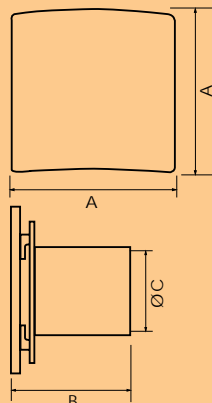

Physical Specifications

Weight:

- 100mm – 0.7kg
- 125mm – 0.61kg
- 150mm – 1.05kg

Material: ABS plastic

Dimensions

	100mm	125mm	150mm
A	150	180	220
B	135	150	160
C	98	115	150

Performance Graph

100mm Range — 125mm Range — 150mm Range —