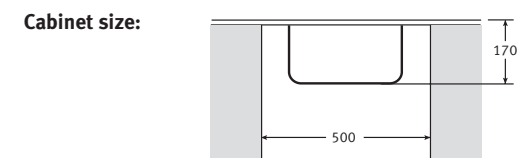

Accessories available:

Sink Profile: Double Edge

Fixing Clips:

Suggested Plumbing Kit: 1 part

Taps: Any Franke tap can be utilised with this model*.

Guarantee: Franke sinks are guaranteed for 25 years against manufacturing defect. Franke taps are guaranteed against defective materials and workmanship for 1 year in relation to coatings and finishes, and 5 years in relation to moving parts. Franke will replace (and where appropriate repair) defective sinks. In relation to taps, Franke will where appropriate provide replacement parts for your taps or replace your taps. Any associated or ancillary costs to be incurred by you as a result of replacement of Franke sinks and taps under this guarantee shall in all cases be previously approved by Franke UK Limited.

This guarantee is in addition to and does not affect your statutory rights.