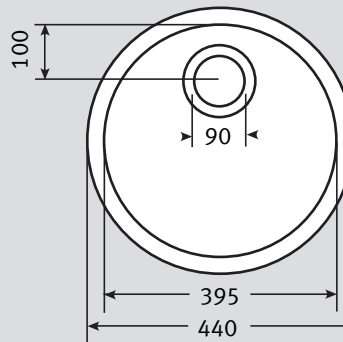

Rotondo RBX 610 Bowl Specifications

- **1 x 90mm Waste with Basket Strainer Waste.** Capable of adaptation to take Waste Disposal Unit
- **Bespoke accessories available**
- **Fits into tight spaces/corner situations**
- **Multiple uses**
- **Available as a Designer Pack**

Material:	Stainless Steel
Application:	Inset
Bowl size:	Ø395 (Diameter) 170 (Depth)
Drainer Format:	Not applicable
Cut-out size:	Ø425
Colour:	Brushed Stainless Steel
Seal:	Apply sealant locally
Insulation:	Black pad for sound insulation
Heat Resistance:	Up to 300°C