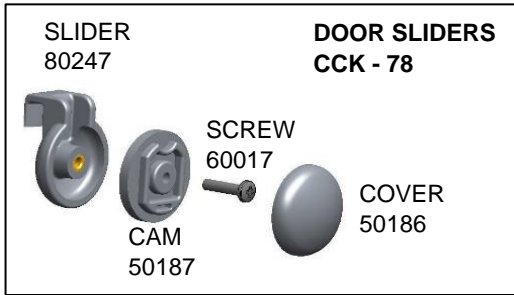

SCREW
3222

SCREW
CAP
4748

**HANDLE
CCK - 50**

SCREW
60066

HANDLE
51111 50

CAP
51112 50

NUT
9932

DOOR SEAL
40050

THRESHOLD STRIP
40073

Instruction leaflet 71319
Screwpack 80467

GB shower enclosures CORNER ENTRY Parts

**Instruction leaflet 71321
Screwpack 80465**

GB shower enclosures QUADRANT Parts

DOOR SEAL 40095

Instruction leaflet 71322
Screwpack (frame) 80466
(door) 80468