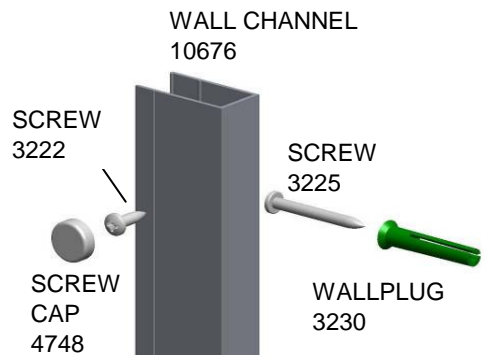

SCREW
3222

SCREW
CAP
4748

**HANDLE
CCK - 50**

SCREW
60066

HANDLE
51111 50

CAP
51112 50

NUT
9932

DOOR SEAL
40050

THRESHOLD STRIP
40073

Instruction leaflet 71319
Screwpack 80467

GB shower enclosures CORNER ENTRY Parts

**Instruction leaflet 71321
Screwpack 80465**

GB shower enclosures QUADRANT Parts

DOOR SEAL 40095

Instruction leaflet 71322
Screwpack (frame) 80466
(door) 80468