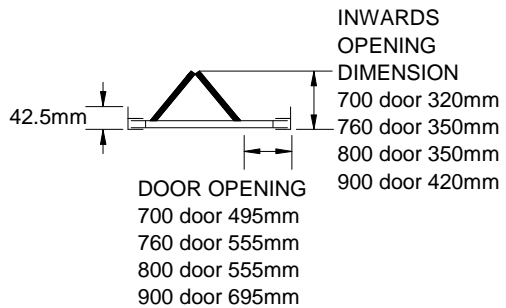

GB shower enclosures

DIMENSIONS

15-03-10
ISSUE 1

Height 1800mm

*800 products require extension pack **GBEC** to be added to relevant 760 product - **a separate pack is required for each side of the installation** - 2 packs are required for a door & side panel. Extension packs can be added to all sizes and types of GB door and will add an extra 30mm to the minimum size with 55mm of adjustment above this minimum.

Pivot door

760 door 725-765mm
800 door 755-815mm*
900 door 865-905mm

760 door 730-758mm
800 door 760-805mm*
900 door 870-898mm

760 side panel 737-757mm*
800 side panel 767-805mm*
900 side panel 877-897mm

Bi-fold door

700 door 665-705mm
760 door 725-765mm
800 door 755-815mm*
900 door 865-905mm

700 door 670-698mm
760 door 730-758mm
800 door 760-805mm*
900 door 870-898mm

700 side panel 677-697mm
760 side panel 737-757mm*
800 side panel 767-805mm*
900 side panel 877-897mm

Sliding door

1200 door 1165-1205mm

1200 door 1170-1190mm

700 side panel 677-698mm
760 side panel 737-758mm
800 side panel 767-805mm*
900 side panel 877-898mm

Corner entry

It is possible to reduce the width of the corner entry below the stated dimensions by trimming the frame. In this case, the door opening will be reduced accordingly.