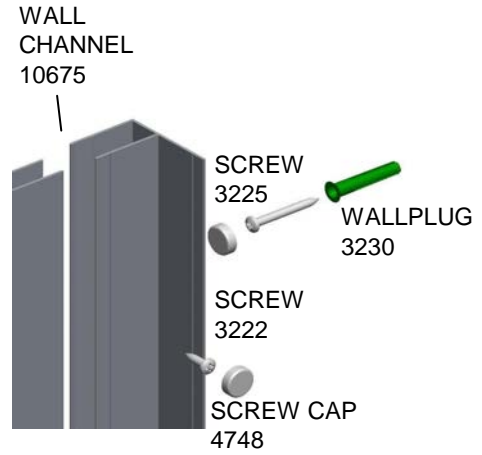

PIVOT DOOR

Parts

SPLASH GUARD (top & bottom)
40003
FLIPPER MUST FACE OUTWARDS

Instruction leaflet **71317**
Screwpack **80463**

GB shower enclosures

BI-FOLD DOOR

Parts

DOOR CENTRE SEAL 40046