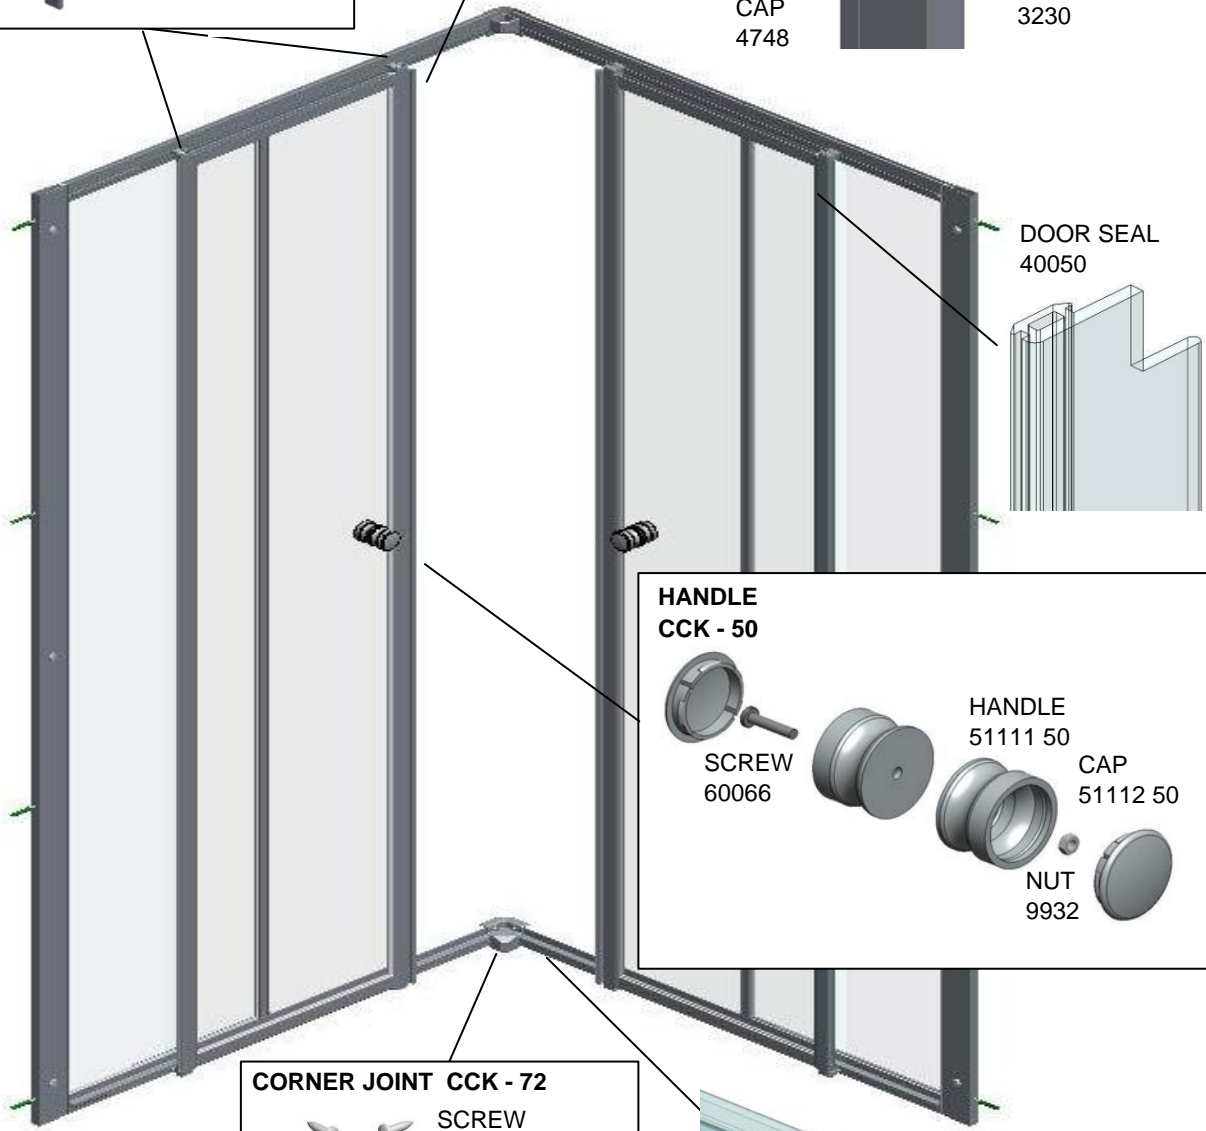

SCREW
3222

SCREW
CAP
4748

**HANDLE
CCK - 50**

SCREW
60066

HANDLE
51111 50

CAP
51112 50

NUT
9932

DOOR SEAL
40050

THRESHOLD STRIP
40073

Instruction leaflet 71319
Screwpack 80467

GB shower enclosures CORNER ENTRY Parts

**Instruction leaflet 71321
Screwpack 80465**

GB shower enclosures QUADRANT Parts

DOOR SEAL 40095

Instruction leaflet 71322
Screwpack (frame) 80466
(door) 80468