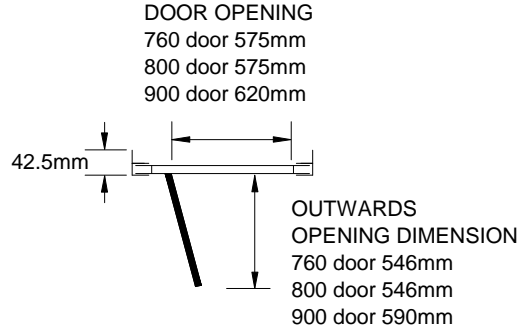

GB shower enclosures

DIMENSIONS

15-03-10
ISSUE 1

Height 1800mm

*800 products require extension pack **GBEC** to be added to relevant 760 product - **a separate pack is required for each side of the installation** - 2 packs are required for a door & side panel. Extension packs can be added to all sizes and types of GB door and will add an extra 30mm to the minimum size with 55mm of adjustment above this minimum.

Pivot door

760 door 725-765mm
800 door 755-815mm*
900 door 865-905mm

760 door 730-758mm
800 door 760-805mm*
900 door 870-898mm

760 side panel 737-757mm*
800 side panel 767-805mm*
900 side panel 877-897mm

Bi-fold door

700 door 665-705mm
760 door 725-765mm
800 door 755-815mm*
900 door 865-905mm

700 door 670-698mm
760 door 730-758mm
800 door 760-805mm*
900 door 870-898mm

700 side panel 677-697mm
760 side panel 737-757mm*
800 side panel 767-805mm*
900 side panel 877-897mm

Sliding door

1200 door 1165-1205mm

1200 door 1170-1190mm

700 side panel 677-698mm
760 side panel 737-758mm
800 side panel 767-805mm*
900 side panel 877-898mm

Corner entry

It is possible to reduce the width of the corner entry below the stated dimensions by trimming the frame. In this case, the door opening will be reduced accordingly.