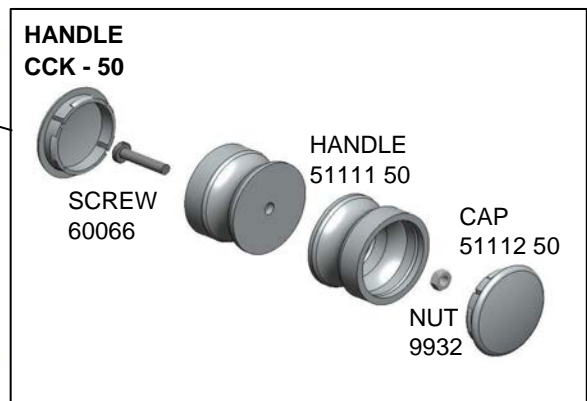

PIVOT DOOR

Parts

SPLASH GUARD (top & bottom)
40003
FLIPPER MUST FACE OUTWARDS

Instruction leaflet **71317**
Screwpack **80463**

GB shower enclosures

BI-FOLD DOOR

Parts

DOOR CENTRE SEAL 40046