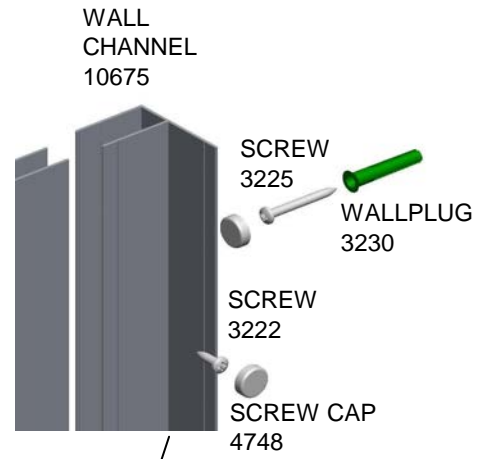

PIVOT DOOR

Parts

SPLASH GUARD (top & bottom)
40003
FLIPPER MUST FACE OUTWARDS

Instruction leaflet **71317**
Screwpack **80463**

GB shower enclosures

BI-FOLD DOOR

Parts

DOOR CENTRE SEAL 40046

DOOR & FRAME MAGNET

Instruction leaflet
Screwpack

71318
80464

© CORAM SHOWERS LTD 2009

GB shower enclosures

SIDE PANEL

Parts

Instruction leaflet 71320
Screwpack 80084