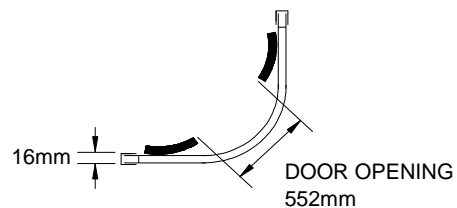

GB shower enclosures

DIMENSIONS

15-03-10
ISSUE 1

Height 1800mm

*800 products require extension pack **GBEC** to be added to relevant 760 product - **a separate pack is required for each side of the installation** - 2 packs are required for a door & side panel. Extension packs can be added to all sizes and types of GB door and will add an extra 30mm to the minimum size with 55mm of adjustment above this minimum.

Sliding door

1200 door 1165-1205mm

1200 door 1170-1190mm

700 side panel 677-698mm
760 side panel 737-758mm
800 side panel 767-805mm*
900 side panel 877-898mm

Corner entry

It is possible to reduce the width of the corner entry below the stated dimensions by trimming the frame. In this case, the door opening will be reduced accordingly.

It is not recommended that the corner entry is trimmed below 720mm

760 door 747-767mm
800 door 777 -832mm*
900 door 887-907mm

760 door 747-767mm
800 door 777 -832mm*
900 door 887-907mm

Quadrant

900 quadrant
880-900mm

900 quadrant
880-900mm
Radius 532mm
(OK for 550 rad shower tray)

Glass 4mm thick throughout range - toughened to EN 12150 1C

Frame Chrome finish - aluminium alloy - extruded to BS EN 755-9

GB shower enclosures