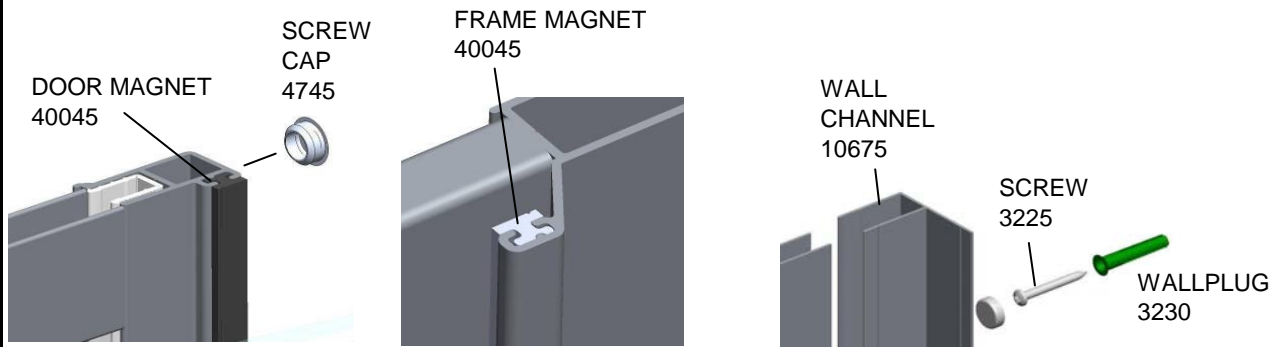

GB shower enclosures

PIVOT DOOR

Parts

SPLASH GUARD (top & bottom)
40003
FLIPPER MUST FACE OUTWARDS

Instruction leaflet   **71317**
Screwpack   **80463**