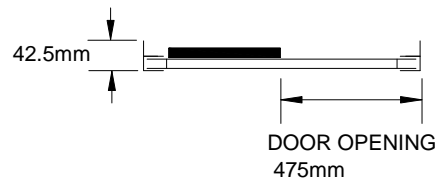

GB shower enclosures

DIMENSIONS

15-03-10
ISSUE 1

Height 1800mm

*800 products require extension pack **GBEC** to be added to relevant 760 product - **a separate pack is required for each side of the installation** - 2 packs are required for a door & side panel. Extension packs can be added to all sizes and types of GB door and will add an extra 30mm to the minimum size with 55mm of adjustment above this minimum.

Pivot door

760 door 725-765mm
800 door 755-815mm*
900 door 865-905mm

760 door 730-758mm
800 door 760-805mm*
900 door 870-898mm

760 side panel 737-757mm*
800 side panel 767-805mm*
900 side panel 877-897mm

Bi-fold door

700 door 665-705mm
760 door 725-765mm
800 door 755-815mm*
900 door 865-905mm

700 door 670-698mm
760 door 730-758mm
800 door 760-805mm*
900 door 870-898mm

700 side panel 677-697mm
760 side panel 737-757mm*
800 side panel 767-805mm*
900 side panel 877-897mm

Sliding door

1200 door 1165-1205mm

1200 door 1170-1190mm

700 side panel 677-698mm
760 side panel 737-758mm
800 side panel 767-805mm*
900 side panel 877-898mm

Corner entry

It is possible to reduce the width of the corner entry below the stated dimensions by trimming the frame. In this case, the door opening will be reduced accordingly.