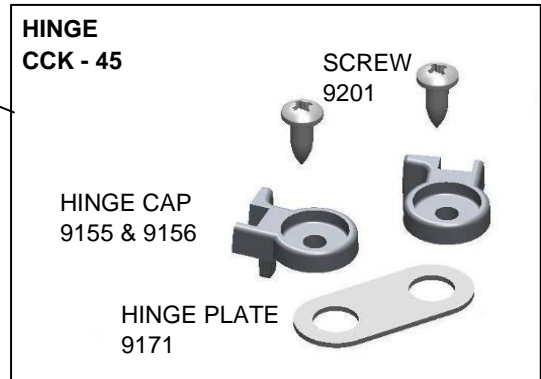

900 quadrant
880-900mm
Radius 532mm
(OK for 550 rad shower tray)

Glass 4mm thick throughout range - toughened to EN 12150 1C

Frame Chrome finish - aluminium alloy - extruded to BS EN 755-9

GB shower enclosures

PIVOT DOOR

Parts

SPLASH GUARD (top & bottom)
40003
FLIPPER MUST FACE OUTWARDS

Instruction leaflet **71317**
Screwpack **80463**

GB shower enclosures

BI-FOLD DOOR

Parts

DOOR CENTRE SEAL 40046