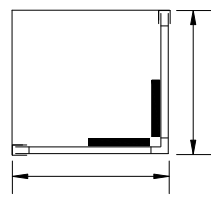

Corner entry

It is possible to reduce the width of the corner entry below the stated dimensions by trimming the frame. In this case, the door opening will be reduced accordingly.

It is not recommended that the corner entry is trimmed below 720mm

760 door 747-767mm
800 door 777 -832mm*
900 door 887-907mm

760 door 747-767mm
800 door 777 -832mm*
900 door 887-907mm