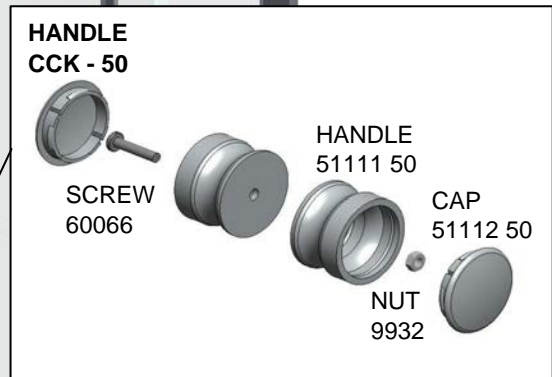

SCREW
3222

SCREW
CAP
4748

**HANDLE
CCK - 50**

SCREW
60066

HANDLE
51111 50

CAP
51112 50

NUT
9932

DOOR SEAL
40050

THRESHOLD STRIP
40073

Instruction leaflet 71319
Screwpack 80467

GB shower enclosures CORNER ENTRY Parts

**Instruction leaflet 71321
Screwpack 80465**

GB shower enclosures QUADRANT Parts

DOOR SEAL 40095

Instruction leaflet 71322
Screwpack (frame) 80466
(door) 80468