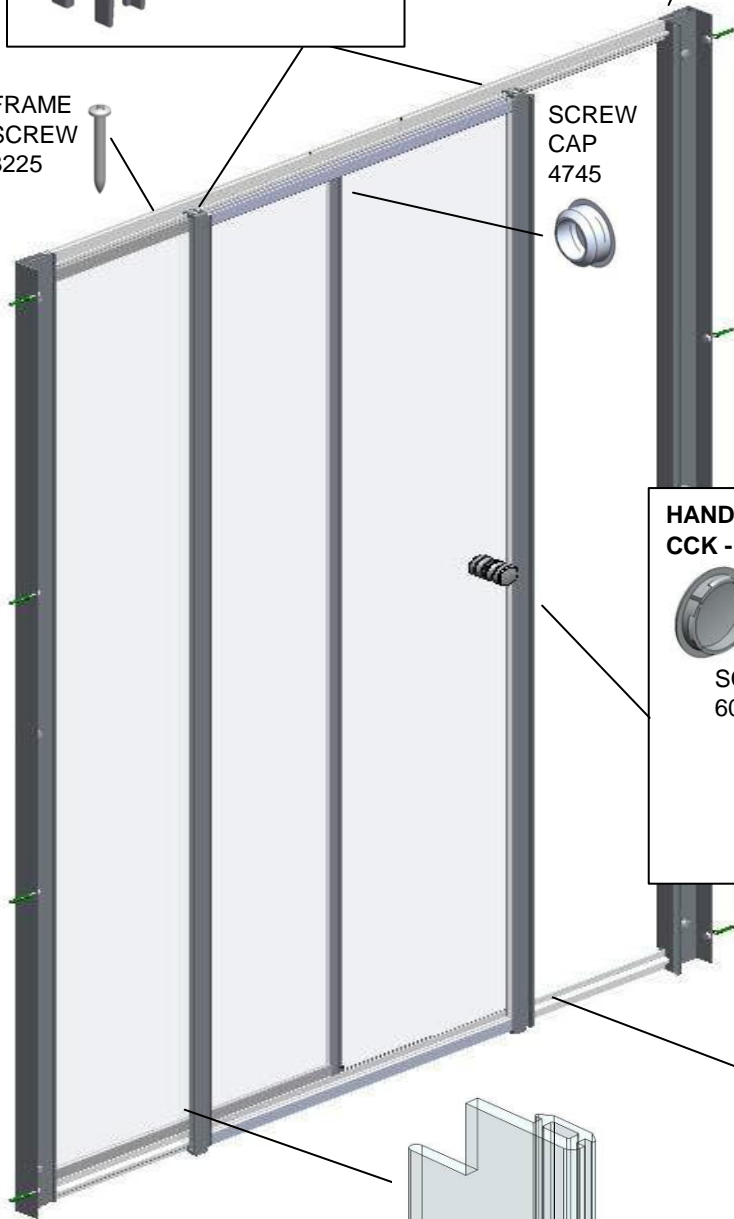

SCREW
3222

SCREW
CAP
4748

**HANDLE
CCK - 50**

SCREW
60066

HANDLE
51111 50

CAP
51112 50

NUT
9932

DOOR SEAL
40050

THRESHOLD STRIP
40073

Instruction leaflet 71319
Screwpack 80467

GB shower enclosures CORNER ENTRY Parts

**Instruction leaflet 71321
Screwpack 80465**

GB shower enclosures QUADRANT Parts

DOOR SEAL 40095

Instruction leaflet 71322
Screwpack (frame) 80466
(door) 80468