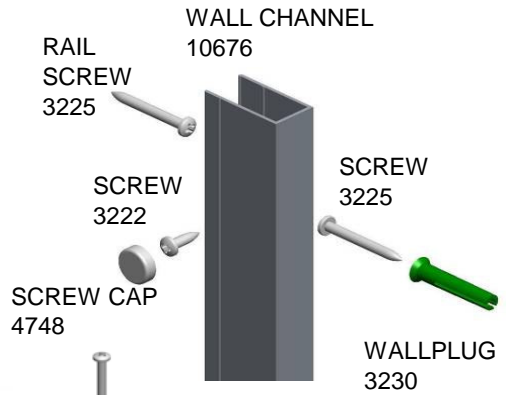

SCREW
3222

SCREW
CAP
4748

**HANDLE
CCK - 50**

SCREW
60066

HANDLE
51111 50

CAP
51112 50

NUT
9932

DOOR SEAL
40050

THRESHOLD STRIP
40073

Instruction leaflet 71319
Screwpack 80467

GB shower enclosures CORNER ENTRY Parts

**Instruction leaflet 71321
Screwpack 80465**

GB shower enclosures QUADRANT Parts

DOOR SEAL 40095

Instruction leaflet 71322
Screwpack (frame) 80466
(door) 80468