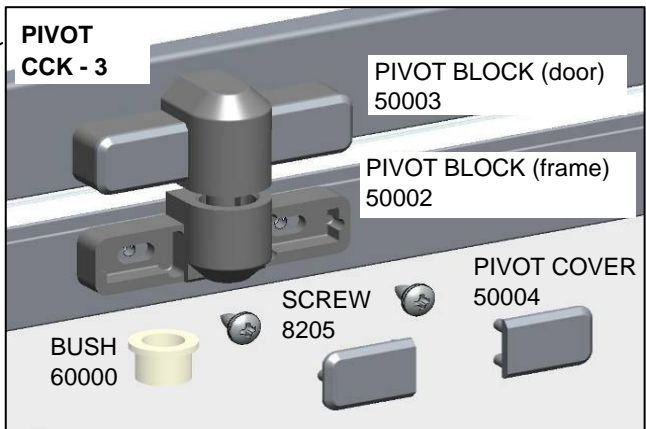

900 quadrant
880-900mm
Radius 532mm
(OK for 550 rad shower tray)

Glass 4mm thick throughout range - toughened to EN 12150 1C

Frame Chrome finish - aluminium alloy - extruded to BS EN 755-9

GB shower enclosures

PIVOT DOOR

Parts

SPLASH GUARD (top & bottom)
40003
FLIPPER MUST FACE OUTWARDS

Instruction leaflet **71317**
Screwpack **80463**

GB shower enclosures

BI-FOLD DOOR

Parts

DOOR CENTRE SEAL 40046