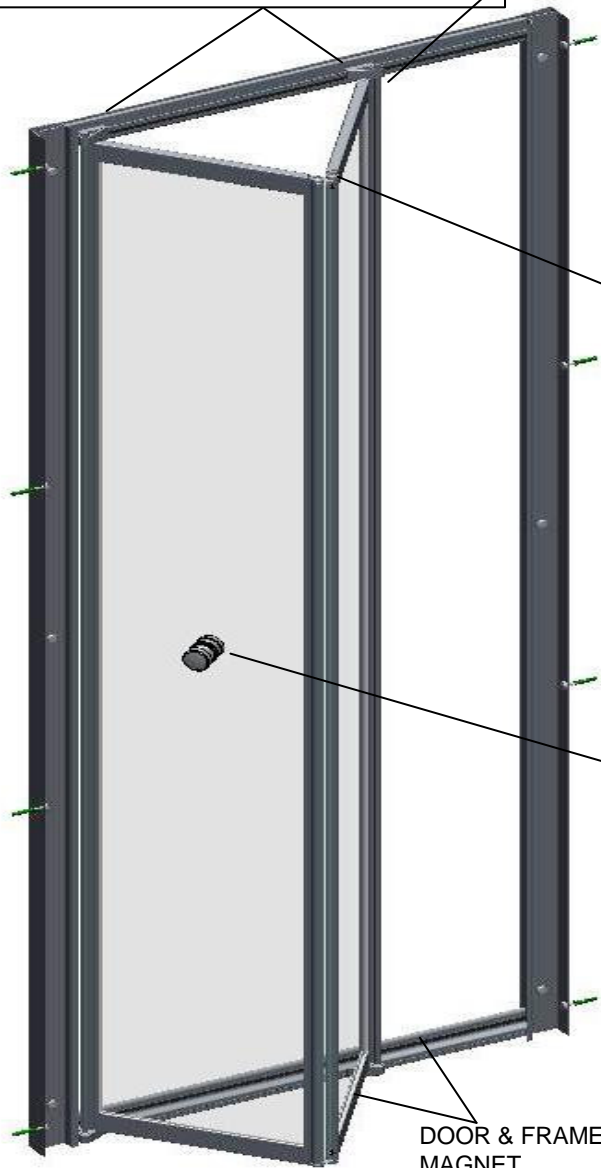

GB shower enclosures

DIMENSIONS

15-03-10
ISSUE 1

Height 1800mm

*800 products require extension pack **GBEC** to be added to relevant 760 product - **a separate pack is required for each side of the installation** - 2 packs are required for a door & side panel. Extension packs can be added to all sizes and types of GB door and will add an extra 30mm to the minimum size with 55mm of adjustment above this minimum.

Bi-fold door

700 door 665-705mm
760 door 725-765mm
800 door 755-815mm*
900 door 865-905mm

700 door 670-698mm
760 door 730-758mm
800 door 760-805mm*
900 door 870-898mm

700 side panel 677-697mm
760 side panel 737-757mm*
800 side panel 767-805mm*
900 side panel 877-897mm

PIVOT DOOR

Parts

SPLASH GUARD (top & bottom)
40003
FLIPPER MUST FACE OUTWARDS

Instruction leaflet **71317**
Screwpack **80463**

GB shower enclosures

BI-FOLD DOOR

Parts

DOOR CENTRE SEAL 40046