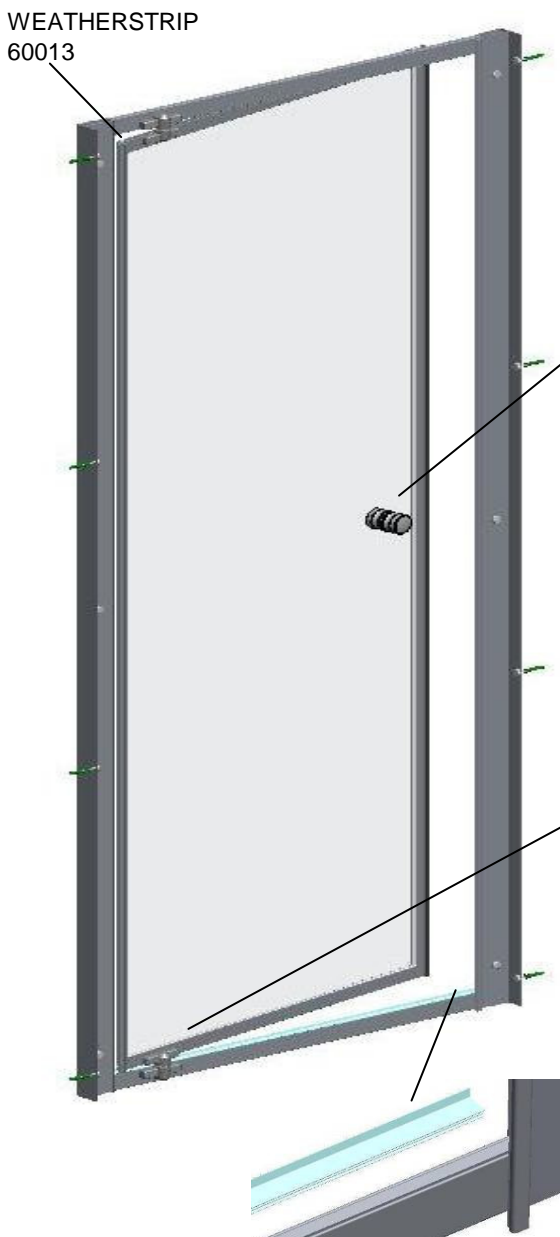

Bi-fold door

700 door 665-705mm
760 door 725-765mm
800 door 755-815mm*
900 door 865-905mm

700 door 670-698mm
760 door 730-758mm
800 door 760-805mm*
900 door 870-898mm

700 side panel 677-697mm
760 side panel 737-757mm*
800 side panel 767-805mm*
900 side panel 877-897mm

900 quadrant
880-900mm
Radius 532mm
(OK for 550 rad shower tray)

Glass 4mm thick throughout range - toughened to EN 12150 1C

Frame Chrome finish - aluminium alloy - extruded to BS EN 755-9

GB shower enclosures

PIVOT DOOR

Parts

SPLASH GUARD (top & bottom)
40003
FLIPPER MUST FACE OUTWARDS

Instruction leaflet **71317**
Screwpack **80463**

GB shower enclosures

BI-FOLD DOOR

Parts

DOOR CENTRE SEAL 40046