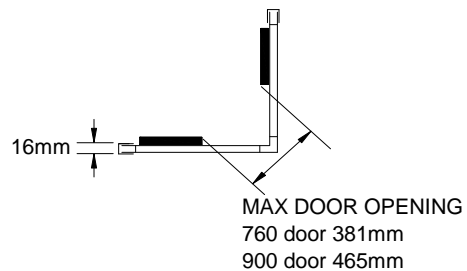

Corner entry

It is possible to reduce the width of the corner entry below the stated dimensions by trimming the frame. In this case, the door opening will be reduced accordingly.

It is not recommended that the corner entry is trimmed below 720mm

760 door 747-767mm
800 door 777 -832mm*
900 door 887-907mm

760 door 747-767mm
800 door 777 -832mm*
900 door 887-907mm