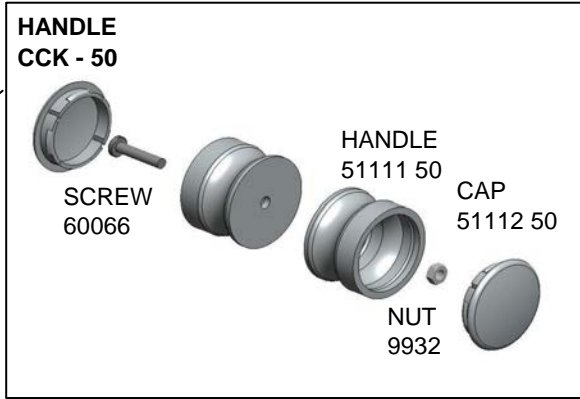

900 quadrant
880-900mm
Radius 532mm
(OK for 550 rad shower tray)

Glass 4mm thick throughout range - toughened to EN 12150 1C

Frame Chrome finish - aluminium alloy - extruded to BS EN 755-9

GB shower enclosures

PIVOT DOOR

Parts

SPLASH GUARD (top & bottom)
40003
FLIPPER MUST FACE OUTWARDS

Instruction leaflet **71317**
Screwpack **80463**

GB shower enclosures

BI-FOLD DOOR

Parts

DOOR CENTRE SEAL 40046