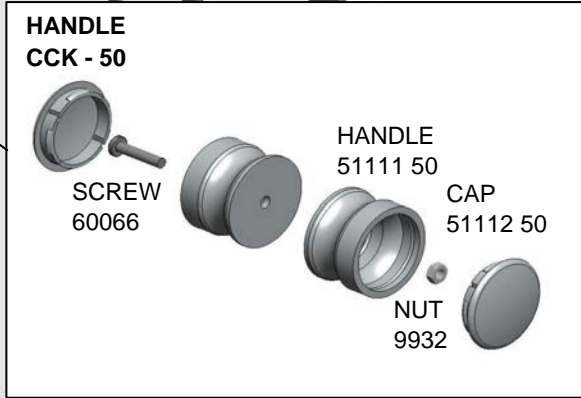

SCREW
3222

SCREW
CAP
4748

**HANDLE
CCK - 50**

SCREW
60066

HANDLE
51111 50

CAP
51112 50

NUT
9932

DOOR SEAL
40050

THRESHOLD STRIP
40073

Instruction leaflet 71319
Screwpack 80467

GB shower enclosures CORNER ENTRY Parts

**Instruction leaflet 71321
Screwpack 80465**

GB shower enclosures QUADRANT Parts

DOOR SEAL 40095

Instruction leaflet 71322
Screwpack (frame) 80466
(door) 80468