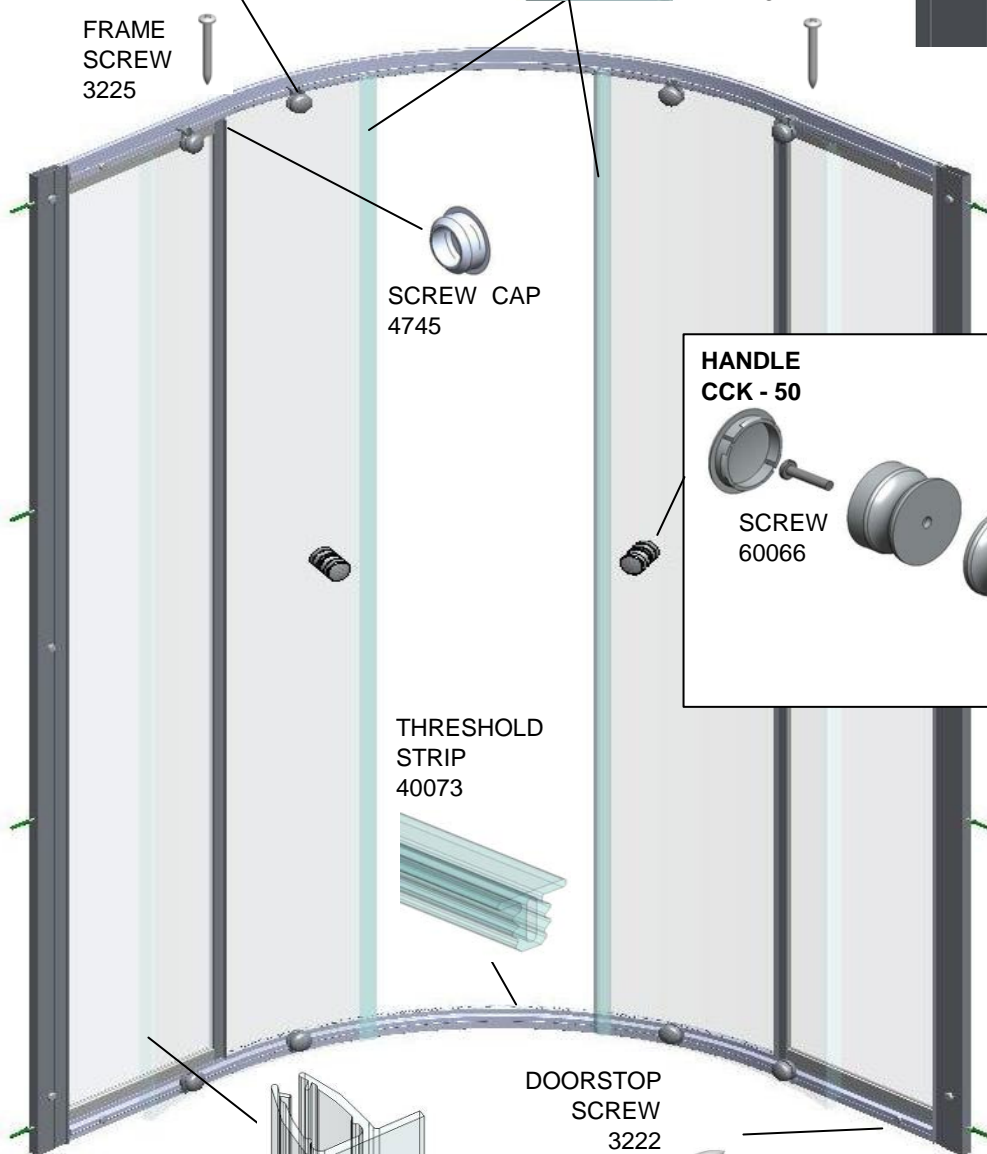

THRESHOLD STRIP
40073

Instruction leaflet 71319
Screwpack 80467

GB shower enclosures CORNER ENTRY Parts

**Instruction leaflet 71321
Screwpack 80465**

GB shower enclosures QUADRANT Parts

DOOR SEAL 40095

Instruction leaflet 71322
Screwpack (frame) 80466
(door) 80468