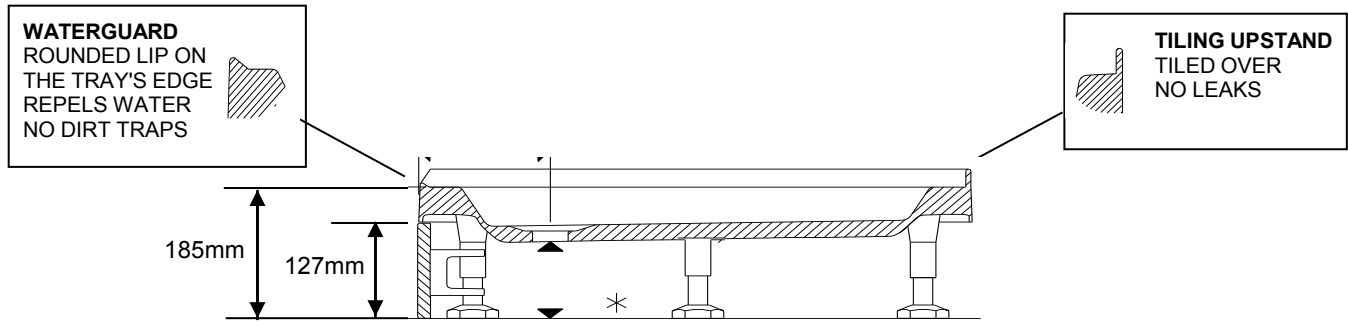

PENTAGON TRAYS

TRAY SIZES	DIM A OVERALL	DIM B B/TWEEN UPSTAND/ W/GUARD	DIM C	DIM D
900	924	900	380	747

COMPATIBLE SHOWER ENCLOSURES FOR QUADRANTS AND PENTAGON

800 QUAD TRAY	<p>CORAM PQD 80 CORAM 0QD 80</p> <p>MOST 800mm QUADRANT ENCLOSURES (WITH A 520-524mm RADIUS)</p>	
900 QUAD TRAY	<p>CORAM PQD 90 CORAM 0QD 90</p> <p>MOST 900mm QUADRANT ENCLOSURES</p>	
1200X900 QUAD	<p>CORAM PQD 12</p> <p>AQUADART MARINO 1200X900 OFFSET QUADRANT</p>	
900 PENT TRAY	<p>WILL FIT</p> <p>CORAM PPE 90 CORAM OPE 90</p> <p>AQUATA QUINTET 900 MANHATTAN M2 BROOKLYN 3 SIDED MANHATTAN M3 PENTA METROPOLITAN PENTA TREVI CHIARA PENTAGON TREVI TRIBUNE PENTAGON</p>	<p>WILL NOT FIT</p> <p>AQUADART GENOVA PENTAGON 900 AQUADART TOLEDO PENTAGON 900 AQUADART TURIN PENTAGON 900 AQUALISA QUINTET PENTAGON 900 JACUZZI / NIAGARA 950 PENTAGRA MATKI QUINTESSE</p>