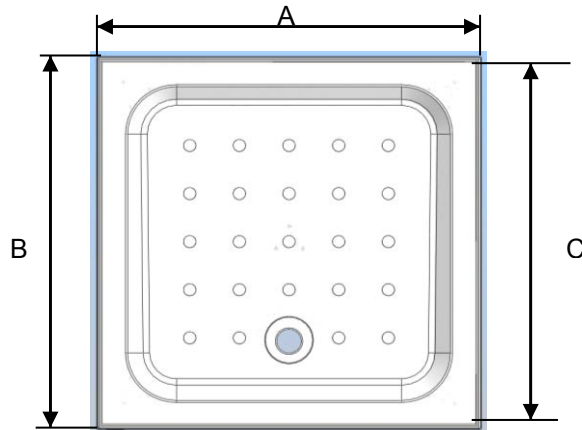

PANEL SCREW
60138

PANEL BRACKET
(INSTALLER FITTED)
50237

* = COLOUR SPECIFIC PART

OPELLA TRAP
PRODUCT CODE
ZB36315DB

ALL DIMENSIONS ±2mm

SQUARE TRAYS

3 UPSTAND

TRAY SIZES	DIM A OVERALL	DIM B OVERALL	DIM C B/TWEEN UPSTAND	DIM D B/TWEEN UPSTAND/ W/GUARD
760x760	778	778	760	754
800x800	818	818	800	794
900x900	918	918	900	894

RECTANGULAR TRAYS

3 UPSTAND

TRAY SIZES	DIM A OVERALL	DIM B OVERALL	DIM C B/TWEEN UPSTAND	DIM D B/TWEEN UPSTAND/ W/GUARD
900x760	918	778	900	754
1000x800	1018	818	1000	794
1200x760	1213	778	1195	754
1200x800	1217	820	1195	794

ALL DIMENSIONS ±2mm

SQUARE TRAYS

4 UPSTAND

TRAY SIZE	DIM A OVERALL	DIM B OVERALL	DIM C B/TWEEN UPSTAND
760x760	778	778	760
800x800	818	818	800
900x900	918	918	900

RECTANGULAR TRAYS

4 UPSTAND

TRAY SIZE	DIM A OVERALL	DIM B OVERALL	DIM C B/TWEEN UPSTAND	DIM D B/TWEEN UPSTAND
900x760	918	778	760	900
1000x800	1018	818	800	1000
1200x760	1213	778	760	1195
1200x800	1213	820	798	1195

ALL DIMENSIONS ±2mm

QUADRANT TRAYS

TRAY SIZES	DIM A OVERALL	DIM B B/TWEEN UPSTAND/ W/GUARD	DIM C	DIM D
800x800	824	800	274	274
900x900	924	900	374	374
900x1200 L/H	1226	1200	674	374
900x1200 R/H	1226	1200	674	374