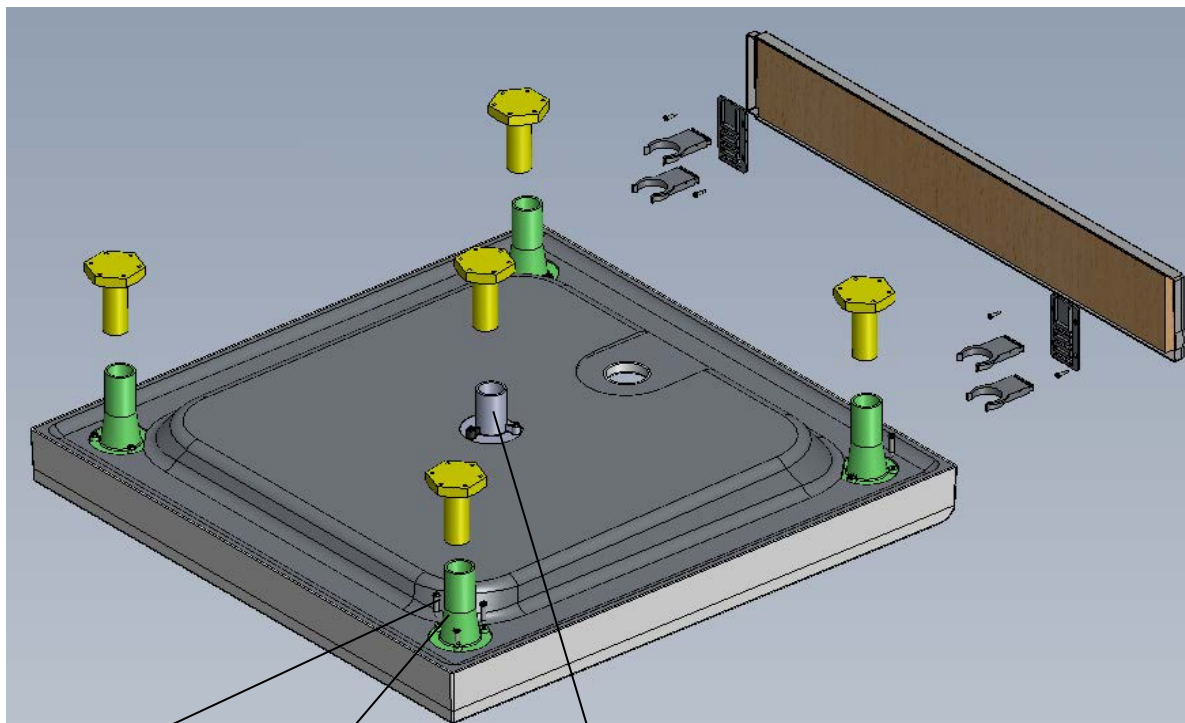

PRODUCTS	SCREWPACKS	INSTRUCTION LEAFLETS	PANEL PART NUMBER
<u>SQUARE TRAYS</u>			
YD763 (760)	80273	71331	30032 x 1
YD764 (760)	80272	71331	30032 x 2
YD803 (800)	80273	71331	30033 x 1
YD804 (800)	80272	71331	30033 x 2
YD903 (900)	80273	71331	30034 x 1
YD904 (900)	80272	71331	30034 x 2
<u>RECTANGULAR TRAYS</u>			
YD973 (900x760)	80273	71331	30034 x 1
YD974 (900x760)	80272	71331	30032 + 30034
YD183 (1000x800)	80275	71332	30047 x 1
YD184 (1000x800)	80274	71332	30048 + 30033
YD123 (1200x760)	80275	71332	30035 x 1
YD124 (1200x760)	80274	71332	30035 + 30032
YD1283 (1200x800)	80275	71332	30035 x 1
YD1284 (1200x800)	80274	71332	30035 + 30033
<u>QUADRANT TRAYS</u>			
YDQ80 (800)	80273	71333	30042 x 1
YDQ90 (900)	80273	71333	30043 x 1
YDQ12L/R (1200)	80419	71333	30041 x 1
<u>PENTAGON TRAYS</u>			
YDP90 (900)	80426	71334	30044 x 1
<u>WALK-IN TRAY</u>			
YDW15 (1500)	80309	71043	30046 x 1

NOTE:- QUANTITIES OF FEET MAY VARY DEPENDING ON STYLE AND SIZE OF TRAY

LEG FIXING SCREW
(FACTORY FITTED)
60140

OUTER LEG
(FACTORY FITTED)
50195

INNER LEG
(FACTORY FITTED)
50194

FLOOR FIXING SCREW
60139

FOOT
(INSTALLER FITTED)
50193

PANEL SCREW
60138

PANEL BRACKET
(INSTALLER FITTED)
50237

* = COLOUR SPECIFIC PART

OPELLA TRAP
PRODUCT CODE
ZB36315DB

ALL DIMENSIONS ±2mm

SQUARE TRAYS

3 UPSTAND

TRAY SIZES	DIM A OVERALL	DIM B OVERALL	DIM C B/TWEEN UPSTAND	DIM D B/TWEEN UPSTAND/ W/GUARD
760x760	778	778	760	754
800x800	818	818	800	794
900x900	918	918	900	894

ALL DIMENSIONS ±2mm

SQUARE TRAYS

4 UPSTAND

TRAY SIZE	DIM A OVERALL	DIM B OVERALL	DIM C B/TWEEN UPSTAND
760x760	778	778	760
800x800	818	818	800
900x900	918	918	900

RECTANGULAR TRAYS

4 UPSTAND

TRAY SIZE	DIM A OVERALL	DIM B OVERALL	DIM C B/TWEEN UPSTAND	DIM D B/TWEEN UPSTAND
900x760	918	778	760	900
1000x800	1018	818	800	1000
1200x760	1213	778	760	1195
1200x800	1213	820	798	1195