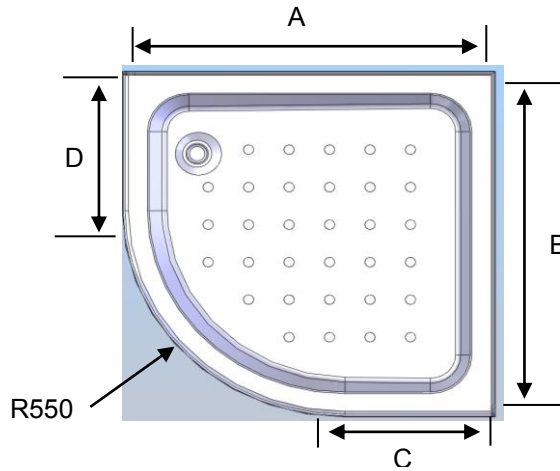

RECTANGULAR TRAYS

3 UPSTAND

TRAY SIZES	DIM A OVERALL	DIM B OVERALL	DIM C B/TWEEN UPSTAND	DIM D B/TWEEN UPSTAND/ W/GUARD
900x760	918	778	900	754
1000x800	1018	818	1000	794
1200x760	1213	778	1195	754
1200x800	1217	820	1195	794

ALL DIMENSIONS ±2mm

SQUARE TRAYS

4 UPSTAND

TRAY SIZE	DIM A OVERALL	DIM B OVERALL	DIM C B/TWEEN UPSTAND
760x760	778	778	760
800x800	818	818	800
900x900	918	918	900

RECTANGULAR TRAYS

4 UPSTAND

TRAY SIZE	DIM A OVERALL	DIM B OVERALL	DIM C B/TWEEN UPSTAND	DIM D B/TWEEN UPSTAND
900x760	918	778	760	900
1000x800	1018	818	800	1000
1200x760	1213	778	760	1195
1200x800	1213	820	798	1195

ALL DIMENSIONS ±2mm

QUADRANT TRAYS

TRAY SIZES	DIM A OVERALL	DIM B B/TWEEN UPSTAND/ W/GUARD	DIM C	DIM D
800x800	824	800	274	274
900x900	924	900	374	374
900x1200 L/H	1226	1200	674	374
900x1200 R/H	1226	1200	674	374

PENTAGON TRAYS

TRAY SIZES	DIM A OVERALL	DIM B B/TWEEN UPSTAND/ W/GUARD	DIM C	DIM D
900	924	900	380	747

COMPATIBLE SHOWER ENCLOSURES FOR QUADRANTS AND PENTAGON

800 QUAD TRAY	<p>CORAM PQD 80 CORAM 0QD 80</p> <p>MOST 800mm QUADRANT ENCLOSURES (WITH A 520-524mm RADIUS)</p>	
900 QUAD TRAY	<p>CORAM PQD 90 CORAM 0QD 90</p> <p>MOST 900mm QUADRANT ENCLOSURES</p>	
1200X900 QUAD	<p>CORAM PQD 12</p> <p>AQUADART MARINO 1200X900 OFFSET QUADRANT</p>	
900 PENT TRAY	<p>WILL FIT</p> <p>CORAM PPE 90 CORAM OPE 90</p> <p>AQUATA QUINTET 900 MANHATTAN M2 BROOKLYN 3 SIDED MANHATTAN M3 PENTA METROPOLITAN PENTA TREVI CHIARA PENTAGON TREVI TRIBUNE PENTAGON</p>	<p>WILL NOT FIT</p> <p>AQUADART GENOVA PENTAGON 900 AQUADART TOLEDO PENTAGON 900 AQUADART TURIN PENTAGON 900 AQUALISA QUINTET PENTAGON 900 JACUZZI / NIAGARA 950 PENTAGRA MATKI QUINTESSE</p>