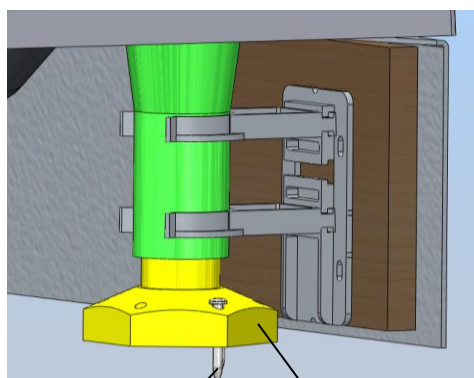

PRODUCTS	SCREWPACKS	INSTRUCTION LEAFLETS	PANEL PART NUMBER
<u>SQUARE TRAYS</u>			
YD763 (760)	80273	71331	30032 x 1
YD764 (760)	80272	71331	30032 x 2
YD803 (800)	80273	71331	30033 x 1
YD804 (800)	80272	71331	30033 x 2
YD903 (900)	80273	71331	30034 x 1
YD904 (900)	80272	71331	30034 x 2
<u>RECTANGULAR TRAYS</u>			
YD973 (900x760)	80273	71331	30034 x 1
YD974 (900x760)	80272	71331	30032 + 30034
YD183 (1000x800)	80275	71332	30047 x 1
YD184 (1000x800)	80274	71332	30048 + 30033
YD123 (1200x760)	80275	71332	30035 x 1
YD124 (1200x760)	80274	71332	30035 + 30032
YD1283 (1200x800)	80275	71332	30035 x 1
YD1284 (1200x800)	80274	71332	30035 + 30033
<u>QUADRANT TRAYS</u>			
YDQ80 (800)	80273	71333	30042 x 1
YDQ90 (900)	80273	71333	30043 x 1
YDQ12L/R (1200)	80419	71333	30041 x 1
<u>PENTAGON TRAYS</u>			
YDP90 (900)	80426	71334	30044 x 1
<u>WALK-IN TRAY</u>			
YDW15 (1500)	80309	71043	30046 x 1

NOTE:- QUANTITIES OF FEET MAY VARY DEPENDING ON STYLE AND SIZE OF TRAY

LEG FIXING SCREW
(FACTORY FITTED)
60140

OUTER LEG
(FACTORY FITTED)
50195

INNER LEG
(FACTORY FITTED)
50194

FLOOR FIXING SCREW
60139

FOOT
(INSTALLER FITTED)
50193

PANEL SCREW
60138

PANEL BRACKET
(INSTALLER FITTED)
50237

* = COLOUR SPECIFIC PART

OPELLA TRAP
PRODUCT CODE
ZB36315DB

ALL DIMENSIONS ±2mm

SQUARE TRAYS

3 UPSTAND

TRAY SIZES	DIM A OVERALL	DIM B OVERALL	DIM C B/TWEEN UPSTAND	DIM D B/TWEEN UPSTAND/ W/GUARD
760x760	778	778	760	754
800x800	818	818	800	794
900x900	918	918	900	894