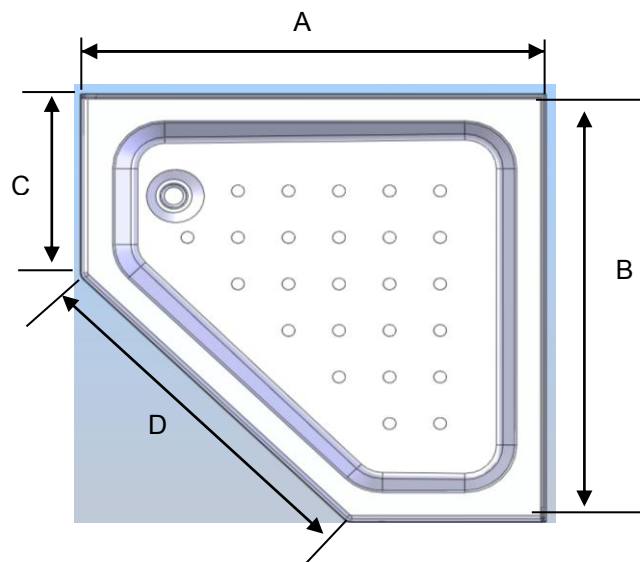

RECTANGULAR TRAYS

3 UPSTAND

TRAY SIZES	DIM A OVERALL	DIM B OVERALL	DIM C B/TWEEN UPSTAND	DIM D B/TWEEN UPSTAND/ W/GUARD
900x760	918	778	900	754
1000x800	1018	818	1000	794
1200x760	1213	778	1195	754
1200x800	1217	820	1195	794

ALL DIMENSIONS ±2mm

SQUARE TRAYS

4 UPSTAND

TRAY SIZE	DIM A OVERALL	DIM B OVERALL	DIM C B/TWEEN UPSTAND
760x760	778	778	760
800x800	818	818	800
900x900	918	918	900

RECTANGULAR TRAYS

4 UPSTAND

TRAY SIZE	DIM A OVERALL	DIM B OVERALL	DIM C B/TWEEN UPSTAND	DIM D B/TWEEN UPSTAND
900x760	918	778	760	900
1000x800	1018	818	800	1000
1200x760	1213	778	760	1195
1200x800	1213	820	798	1195

ALL DIMENSIONS ±2mm

QUADRANT TRAYS

TRAY SIZES	DIM A OVERALL	DIM B B/TWEEN UPSTAND/ W/GUARD	DIM C	DIM D
800x800	824	800	274	274
900x900	924	900	374	374
900x1200 L/H	1226	1200	674	374
900x1200 R/H	1226	1200	674	374

PENTAGON TRAYS

TRAY SIZES	DIM A OVERALL	DIM B B/TWEEN UPSTAND/ W/GUARD	DIM C	DIM D
900	924	900	380	747

COMPATIBLE SHOWER ENCLOSURES FOR QUADRANTS AND PENTAGON

800 QUAD TRAY	<p>CORAM PQD 80 CORAM 0QD 80</p> <p>MOST 800mm QUADRANT ENCLOSURES (WITH A 520-524mm RADIUS)</p>	
900 QUAD TRAY	<p>CORAM PQD 90 CORAM 0QD 90</p> <p>MOST 900mm QUADRANT ENCLOSURES</p>	
1200X900 QUAD	<p>CORAM PQD 12</p> <p>AQUADART MARINO 1200X900 OFFSET QUADRANT</p>	
900 PENT TRAY	<p>WILL FIT</p> <p>CORAM PPE 90 CORAM OPE 90</p> <p>AQUATA QUINTET 900 MANHATTAN M2 BROOKLYN 3 SIDED MANHATTAN M3 PENTA METROPOLITAN PENTA TREVI CHIARA PENTAGON TREVI TRIBUNE PENTAGON</p>	<p>WILL NOT FIT</p> <p>AQUADART GENOVA PENTAGON 900 AQUADART TOLEDO PENTAGON 900 AQUADART TURIN PENTAGON 900 AQUALISA QUINTET PENTAGON 900 JACUZZI / NIAGARA 950 PENTAGRA MATKI QUINTESSE</p>