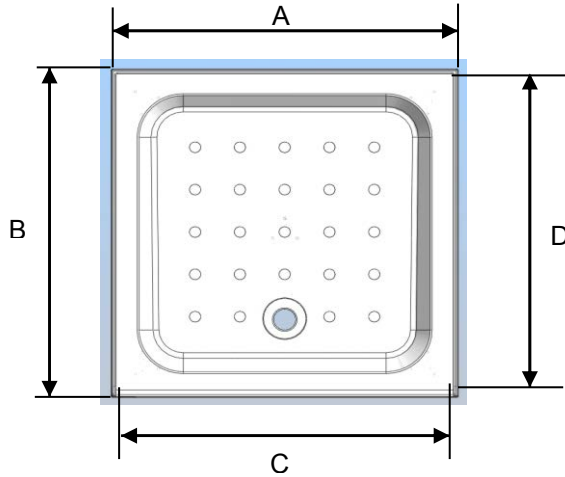

PRODUCTS	SCREWPACKS	INSTRUCTION LEAFLETS	PANEL PART NUMBER
<u>SQUARE TRAYS</u>			
YD763 (760)	80273	71331	30032 x 1
YD764 (760)	80272	71331	30032 x 2
YD803 (800)	80273	71331	30033 x 1
YD804 (800)	80272	71331	30033 x 2
YD903 (900)	80273	71331	30034 x 1
YD904 (900)	80272	71331	30034 x 2
<u>RECTANGULAR TRAYS</u>			
YD973 (900x760)	80273	71331	30034 x 1
YD974 (900x760)	80272	71331	30032 + 30034
YD183 (1000x800)	80275	71332	30047 x 1
YD184 (1000x800)	80274	71332	30048 + 30033
YD123 (1200x760)	80275	71332	30035 x 1
YD124 (1200x760)	80274	71332	30035 + 30032
YD1283 (1200x800)	80275	71332	30035 x 1
YD1284 (1200x800)	80274	71332	30035 + 30033
<u>QUADRANT TRAYS</u>			
YDQ80 (800)	80273	71333	30042 x 1
YDQ90 (900)	80273	71333	30043 x 1
YDQ12L/R (1200)	80419	71333	30041 x 1
<u>PENTAGON TRAYS</u>			
YDP90 (900)	80426	71334	30044 x 1
<u>WALK-IN TRAY</u>			
YDW15 (1500)	80309	71043	30046 x 1

PANEL SCREW
60138

PANEL BRACKET
(INSTALLER FITTED)
50237

* = COLOUR SPECIFIC PART

OPELLA TRAP
PRODUCT CODE
ZB36315DB

ALL DIMENSIONS ±2mm

SQUARE TRAYS

3 UPSTAND

TRAY SIZES	DIM A OVERALL	DIM B OVERALL	DIM C B/TWEEN UPSTAND	DIM D B/TWEEN UPSTAND/ W/GUARD
760x760	778	778	760	754
800x800	818	818	800	794
900x900	918	918	900	894

RECTANGULAR TRAYS

3 UPSTAND

TRAY SIZES	DIM A OVERALL	DIM B OVERALL	DIM C B/TWEEN UPSTAND	DIM D B/TWEEN UPSTAND/ W/GUARD
900x760	918	778	900	754
1000x800	1018	818	1000	794
1200x760	1213	778	1195	754
1200x800	1217	820	1195	794

ALL DIMENSIONS ±2mm

SQUARE TRAYS

4 UPSTAND

TRAY SIZE	DIM A OVERALL	DIM B OVERALL	DIM C B/TWEEN UPSTAND
760x760	778	778	760
800x800	818	818	800
900x900	918	918	900

RECTANGULAR TRAYS

4 UPSTAND

TRAY SIZE	DIM A OVERALL	DIM B OVERALL	DIM C B/TWEEN UPSTAND	DIM D B/TWEEN UPSTAND
900x760	918	778	760	900
1000x800	1018	818	800	1000
1200x760	1213	778	760	1195
1200x800	1213	820	798	1195