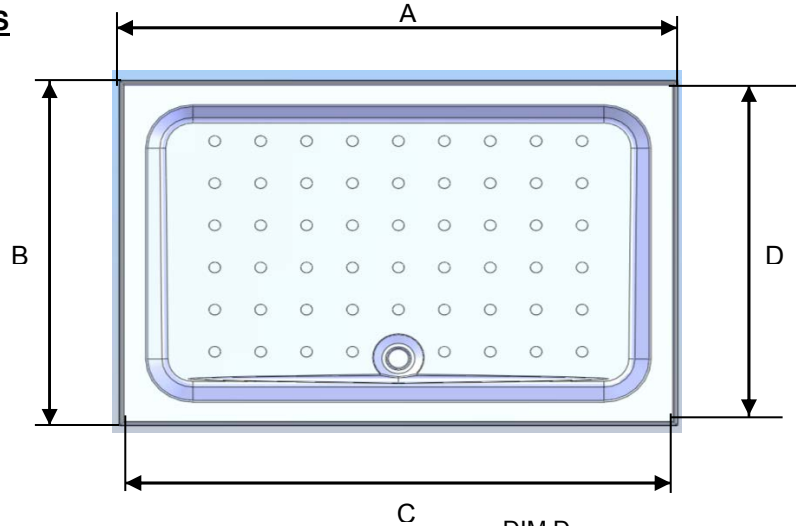

PRODUCTS	SCREWPACKS	INSTRUCTION LEAFLETS	PANEL PART NUMBER
<u>SQUARE TRAYS</u>			
YD763 (760)	80273	71331	30032 x 1
YD764 (760)	80272	71331	30032 x 2
YD803 (800)	80273	71331	30033 x 1
YD804 (800)	80272	71331	30033 x 2
YD903 (900)	80273	71331	30034 x 1
YD904 (900)	80272	71331	30034 x 2
<u>RECTANGULAR TRAYS</u>			
YD973 (900x760)	80273	71331	30034 x 1
YD974 (900x760)	80272	71331	30032 + 30034
YD183 (1000x800)	80275	71332	30047 x 1
YD184 (1000x800)	80274	71332	30048 + 30033
YD123 (1200x760)	80275	71332	30035 x 1
YD124 (1200x760)	80274	71332	30035 + 30032
YD1283 (1200x800)	80275	71332	30035 x 1
YD1284 (1200x800)	80274	71332	30035 + 30033
<u>QUADRANT TRAYS</u>			
YDQ80 (800)	80273	71333	30042 x 1
YDQ90 (900)	80273	71333	30043 x 1
YDQ12L/R (1200)	80419	71333	30041 x 1
<u>PENTAGON TRAYS</u>			
YDP90 (900)	80426	71334	30044 x 1
<u>WALK-IN TRAY</u>			
YDW15 (1500)	80309	71043	30046 x 1

PANEL SCREW
60138

PANEL BRACKET
(INSTALLER FITTED)
50237

* = COLOUR SPECIFIC PART

OPELLA TRAP
PRODUCT CODE
ZB36315DB

ALL DIMENSIONS ±2mm

SQUARE TRAYS

3 UPSTAND

TRAY SIZES	DIM A OVERALL	DIM B OVERALL	DIM C B/TWEEN UPSTAND	DIM D B/TWEEN UPSTAND/ W/GUARD
760x760	778	778	760	754
800x800	818	818	800	794
900x900	918	918	900	894

RECTANGULAR TRAYS

3 UPSTAND

TRAY SIZES	DIM A OVERALL	DIM B OVERALL	DIM C B/TWEEN UPSTAND	DIM D B/TWEEN UPSTAND/ W/GUARD
900x760	918	778	900	754
1000x800	1018	818	1000	794
1200x760	1213	778	1195	754
1200x800	1217	820	1195	794

ALL DIMENSIONS ±2mm

SQUARE TRAYS

4 UPSTAND

TRAY SIZE	DIM A OVERALL	DIM B OVERALL	DIM C B/TWEEN UPSTAND
760x760	778	778	760
800x800	818	818	800
900x900	918	918	900

RECTANGULAR TRAYS

4 UPSTAND

TRAY SIZE	DIM A OVERALL	DIM B OVERALL	DIM C B/TWEEN UPSTAND	DIM D B/TWEEN UPSTAND
900x760	918	778	760	900
1000x800	1018	818	800	1000
1200x760	1213	778	760	1195
1200x800	1213	820	798	1195