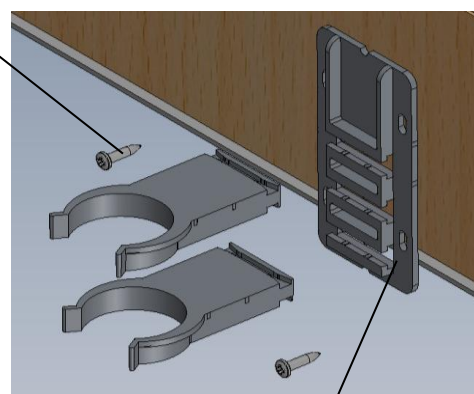

PRODUCTS	SCREWPACKS	INSTRUCTION LEAFLETS	PANEL PART NUMBER
<u>SQUARE TRAYS</u>			
YD763 (760)	80273	71331	30032 x 1
YD764 (760)	80272	71331	30032 x 2
YD803 (800)	80273	71331	30033 x 1
YD804 (800)	80272	71331	30033 x 2
YD903 (900)	80273	71331	30034 x 1
YD904 (900)	80272	71331	30034 x 2
<u>RECTANGULAR TRAYS</u>			
YD973 (900x760)	80273	71331	30034 x 1
YD974 (900x760)	80272	71331	30032 + 30034
YD183 (1000x800)	80275	71332	30047 x 1
YD184 (1000x800)	80274	71332	30048 + 30033
YD123 (1200x760)	80275	71332	30035 x 1
YD124 (1200x760)	80274	71332	30035 + 30032
YD1283 (1200x800)	80275	71332	30035 x 1
YD1284 (1200x800)	80274	71332	30035 + 30033
<u>QUADRANT TRAYS</u>			
YDQ80 (800)	80273	71333	30042 x 1
YDQ90 (900)	80273	71333	30043 x 1
YDQ12L/R (1200)	80419	71333	30041 x 1
<u>PENTAGON TRAYS</u>			
YDP90 (900)	80426	71334	30044 x 1
<u>WALK-IN TRAY</u>			
YDW15 (1500)	80309	71043	30046 x 1

NOTE:- QUANTITIES OF FEET MAY VARY DEPENDING ON STYLE AND SIZE OF TRAY

LEG FIXING SCREW
(FACTORY FITTED)
60140

OUTER LEG
(FACTORY FITTED)
50195

INNER LEG
(FACTORY FITTED)
50194

FLOOR FIXING SCREW
60139

FOOT
(INSTALLER FITTED)
50193

PANEL SCREW
60138

PANEL BRACKET
(INSTALLER FITTED)
50237

* = COLOUR SPECIFIC PART

OPELLA TRAP
PRODUCT CODE
ZB36315DB

ALL DIMENSIONS ±2mm

SQUARE TRAYS

3 UPSTAND

TRAY SIZES	DIM A OVERALL	DIM B OVERALL	DIM C B/TWEEN UPSTAND	DIM D B/TWEEN UPSTAND/ W/GUARD
760x760	778	778	760	754
800x800	818	818	800	794
900x900	918	918	900	894