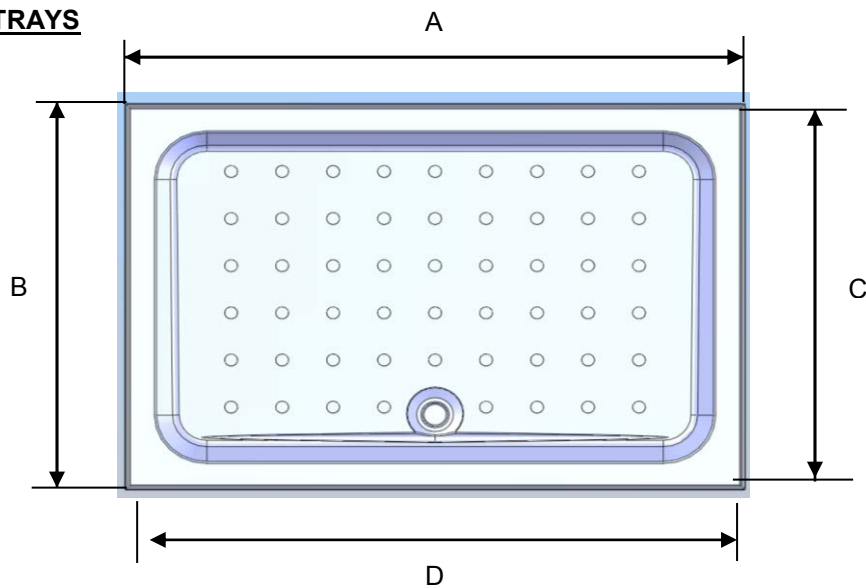

RECTANGULAR TRAYS

3 UPSTAND

TRAY SIZES	DIM A OVERALL	DIM B OVERALL	DIM C B/TWEEN UPSTAND	DIM D B/TWEEN UPSTAND/ W/GUARD
900x760	918	778	900	754
1000x800	1018	818	1000	794
1200x760	1213	778	1195	754
1200x800	1217	820	1195	794

ALL DIMENSIONS ±2mm

SQUARE TRAYS

4 UPSTAND

TRAY SIZE	DIM A OVERALL	DIM B OVERALL	DIM C B/TWEEN UPSTAND
760x760	778	778	760
800x800	818	818	800
900x900	918	918	900

RECTANGULAR TRAYS

4 UPSTAND

TRAY SIZE	DIM A OVERALL	DIM B OVERALL	DIM C B/TWEEN UPSTAND	DIM D B/TWEEN UPSTAND
900x760	918	778	760	900
1000x800	1018	818	800	1000
1200x760	1213	778	760	1195
1200x800	1213	820	798	1195

ALL DIMENSIONS ±2mm

QUADRANT TRAYS

TRAY SIZES	DIM A OVERALL	DIM B B/TWEEN UPSTAND/ W/GUARD	DIM C	DIM D
800x800	824	800	274	274
900x900	924	900	374	374
900x1200 L/H	1226	1200	674	374
900x1200 R/H	1226	1200	674	374

PENTAGON TRAYS

TRAY SIZES	DIM A OVERALL	DIM B B/TWEEN UPSTAND/ W/GUARD	DIM C	DIM D
900	924	900	380	747

COMPATIBLE SHOWER ENCLOSURES FOR QUADRANTS AND PENTAGON

800 QUAD TRAY	<p>CORAM PQD 80 CORAM 0QD 80</p> <p>MOST 800mm QUADRANT ENCLOSURES (WITH A 520-524mm RADIUS)</p>	
900 QUAD TRAY	<p>CORAM PQD 90 CORAM 0QD 90</p> <p>MOST 900mm QUADRANT ENCLOSURES</p>	
1200X900 QUAD	<p>CORAM PQD 12</p> <p>AQUADART MARINO 1200X900 OFFSET QUADRANT</p>	
900 PENT TRAY	<p>WILL FIT</p> <p>CORAM PPE 90 CORAM OPE 90</p> <p>AQUATA QUINTET 900 MANHATTAN M2 BROOKLYN 3 SIDED MANHATTAN M3 PENTA METROPOLITAN PENTA TREVI CHIARA PENTAGON TREVI TRIBUNE PENTAGON</p>	<p>WILL NOT FIT</p> <p>AQUADART GENOVA PENTAGON 900 AQUADART TOLEDO PENTAGON 900 AQUADART TURIN PENTAGON 900 AQUALISA QUINTET PENTAGON 900 JACUZZI / NIAGARA 950 PENTAGRA MATKI QUINTESSE</p>