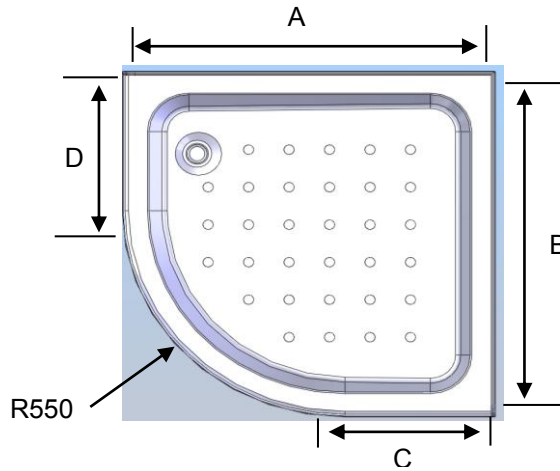

RECTANGULAR TRAYS

3 UPSTAND

TRAY SIZES	DIM A OVERALL	DIM B OVERALL	DIM C B/TWEEN UPSTAND	DIM D B/TWEEN UPSTAND/ W/GUARD
900x760	918	778	900	754
1000x800	1018	818	1000	794
1200x760	1213	778	1195	754
1200x800	1217	820	1195	794

ALL DIMENSIONS ±2mm

SQUARE TRAYS

4 UPSTAND

TRAY SIZE	DIM A OVERALL	DIM B OVERALL	DIM C B/TWEEN UPSTAND
760x760	778	778	760
800x800	818	818	800
900x900	918	918	900

RECTANGULAR TRAYS

4 UPSTAND

TRAY SIZE	DIM A OVERALL	DIM B OVERALL	DIM C B/TWEEN UPSTAND	DIM D B/TWEEN UPSTAND
900x760	918	778	760	900
1000x800	1018	818	800	1000
1200x760	1213	778	760	1195
1200x800	1213	820	798	1195

ALL DIMENSIONS ±2mm

QUADRANT TRAYS

TRAY SIZES	DIM A OVERALL	DIM B B/TWEEN UPSTAND/ W/GUARD	DIM C	DIM D
800x800	824	800	274	274
900x900	924	900	374	374
900x1200 L/H	1226	1200	674	374
900x1200 R/H	1226	1200	674	374

PENTAGON TRAYS

TRAY SIZES	DIM A OVERALL	DIM B B/TWEEN UPSTAND/ W/GUARD	DIM C	DIM D
900	924	900	380	747

COMPATIBLE SHOWER ENCLOSURES FOR QUADRANTS AND PENTAGON

800 QUAD TRAY	<p>CORAM PQD 80 CORAM 0QD 80</p> <p>MOST 800mm QUADRANT ENCLOSURES (WITH A 520-524mm RADIUS)</p>	
900 QUAD TRAY	<p>CORAM PQD 90 CORAM 0QD 90</p> <p>MOST 900mm QUADRANT ENCLOSURES</p>	
1200X900 QUAD	<p>CORAM PQD 12</p> <p>AQUADART MARINO 1200X900 OFFSET QUADRANT</p>	
900 PENT TRAY	<p>WILL FIT</p> <p>CORAM PPE 90 CORAM OPE 90</p> <p>AQUATA QUINTET 900 MANHATTAN M2 BROOKLYN 3 SIDED MANHATTAN M3 PENTA METROPOLITAN PENTA TREVI CHIARA PENTAGON TREVI TRIBUNE PENTAGON</p>	<p>WILL NOT FIT</p> <p>AQUADART GENOA PENTAGON 900 AQUADART TOLEDO PENTAGON 900 AQUADART TURIN PENTAGON 900 AQUALISA QUINTET PENTAGON 900 JACUZZI / NIAGARA 950 PENTAGRA MATKI QUINTESSE</p>