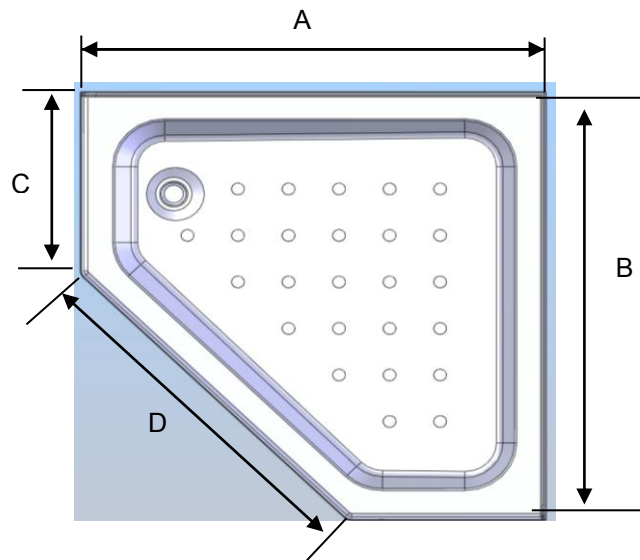

RECTANGULAR TRAYS

3 UPSTAND

TRAY SIZES	DIM A OVERALL	DIM B OVERALL	DIM C B/TWEEN UPSTAND	DIM D B/TWEEN UPSTAND/ W/GUARD
900x760	918	778	900	754
1000x800	1018	818	1000	794
1200x760	1213	778	1195	754
1200x800	1217	820	1195	794

ALL DIMENSIONS ±2mm

SQUARE TRAYS

4 UPSTAND

TRAY SIZE	DIM A OVERALL	DIM B OVERALL	DIM C B/TWEEN UPSTAND
760x760	778	778	760
800x800	818	818	800
900x900	918	918	900

RECTANGULAR TRAYS

4 UPSTAND

TRAY SIZE	DIM A OVERALL	DIM B OVERALL	DIM C B/TWEEN UPSTAND	DIM D B/TWEEN UPSTAND
900x760	918	778	760	900
1000x800	1018	818	800	1000
1200x760	1213	778	760	1195
1200x800	1213	820	798	1195

ALL DIMENSIONS ±2mm

QUADRANT TRAYS

TRAY SIZES	DIM A OVERALL	DIM B B/TWEEN UPSTAND/ W/GUARD	DIM C	DIM D
800x800	824	800	274	274
900x900	924	900	374	374
900x1200 L/H	1226	1200	674	374
900x1200 R/H	1226	1200	674	374

PENTAGON TRAYS

TRAY SIZES	DIM A OVERALL	DIM B B/TWEEN UPSTAND/ W/GUARD	DIM C	DIM D
900	924	900	380	747

COMPATIBLE SHOWER ENCLOSURES FOR QUADRANTS AND PENTAGON

800 QUAD TRAY	<p>CORAM PQD 80 CORAM 0QD 80</p> <p>MOST 800mm QUADRANT ENCLOSURES (WITH A 520-524mm RADIUS)</p>	
900 QUAD TRAY	<p>CORAM PQD 90 CORAM 0QD 90</p> <p>MOST 900mm QUADRANT ENCLOSURES</p>	
1200X900 QUAD	<p>CORAM PQD 12</p> <p>AQUADART MARINO 1200X900 OFFSET QUADRANT</p>	
900 PENT TRAY	<p>WILL FIT</p> <p>CORAM PPE 90 CORAM OPE 90</p> <p>AQUATA QUINTET 900 MANHATTAN M2 BROOKLYN 3 SIDED MANHATTAN M3 PENTA METROPOLITAN PENTA TREVI CHIARA PENTAGON TREVI TRIBUNE PENTAGON</p>	<p>WILL NOT FIT</p> <p>AQUADART GENOA PENTAGON 900 AQUADART TOLEDO PENTAGON 900 AQUADART TURIN PENTAGON 900 AQUALISA QUINTET PENTAGON 900 JACUZZI / NIAGARA 950 PENTAGRA MATKI QUINTESSE</p>