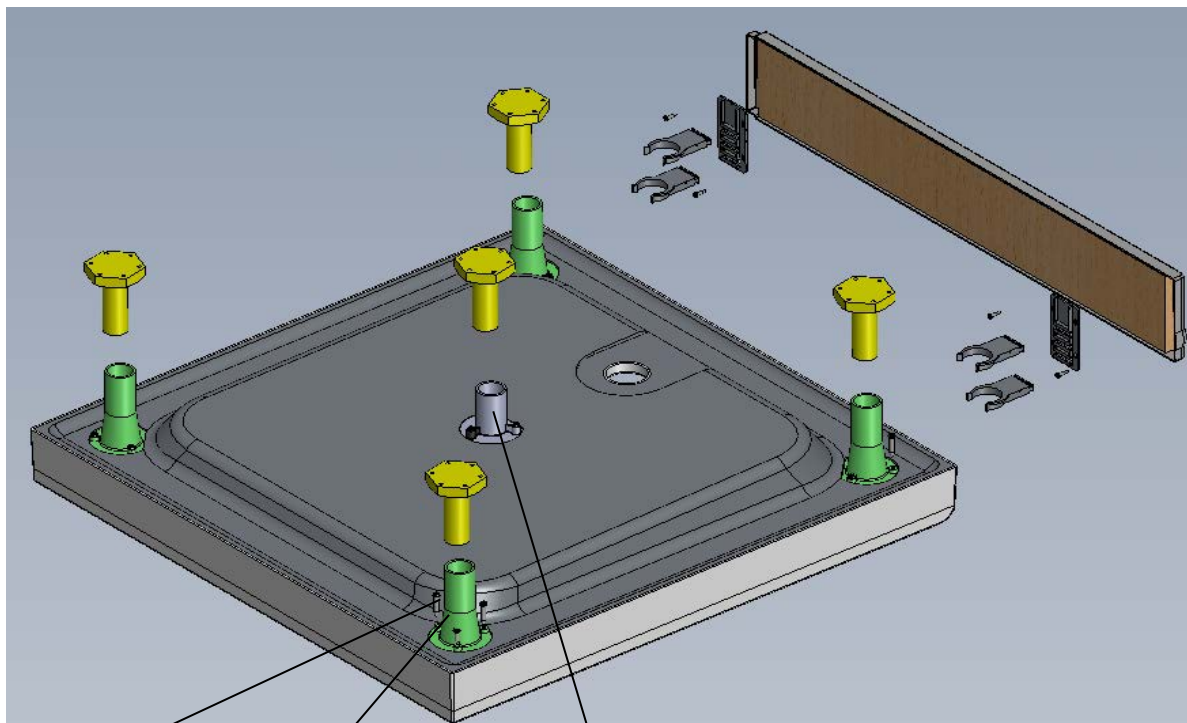

PRODUCTS	SCREWPACKS	INSTRUCTION LEAFLETS	PANEL PART NUMBER
<u>SQUARE TRAYS</u>			
YD763 (760)	80273	71331	30032 x 1
YD764 (760)	80272	71331	30032 x 2
YD803 (800)	80273	71331	30033 x 1
YD804 (800)	80272	71331	30033 x 2
YD903 (900)	80273	71331	30034 x 1
YD904 (900)	80272	71331	30034 x 2
<u>RECTANGULAR TRAYS</u>			
YD973 (900x760)	80273	71331	30034 x 1
YD974 (900x760)	80272	71331	30032 + 30034
YD183 (1000x800)	80275	71332	30047 x 1
YD184 (1000x800)	80274	71332	30048 + 30033
YD123 (1200x760)	80275	71332	30035 x 1
YD124 (1200x760)	80274	71332	30035 + 30032
YD1283 (1200x800)	80275	71332	30035 x 1
YD1284 (1200x800)	80274	71332	30035 + 30033
<u>QUADRANT TRAYS</u>			
YDQ80 (800)	80273	71333	30042 x 1
YDQ90 (900)	80273	71333	30043 x 1
YDQ12L/R (1200)	80419	71333	30041 x 1
<u>PENTAGON TRAYS</u>			
YDP90 (900)	80426	71334	30044 x 1
<u>WALK-IN TRAY</u>			
YDW15 (1500)	80309	71043	30046 x 1

NOTE:- QUANTITIES OF FEET MAY VARY DEPENDING ON STYLE AND SIZE OF TRAY

LEG FIXING SCREW
(FACTORY FITTED)
60140

OUTER LEG
(FACTORY FITTED)
50195

INNER LEG
(FACTORY FITTED)
50194

FLOOR FIXING SCREW
60139

FOOT
(INSTALLER FITTED)
50193

PANEL SCREW
60138

PANEL BRACKET
(INSTALLER FITTED)
50237

* = COLOUR SPECIFIC PART

OPELLA TRAP
PRODUCT CODE
ZB36315DB

ALL DIMENSIONS ±2mm

SQUARE TRAYS

3 UPSTAND

TRAY SIZES	DIM A OVERALL	DIM B OVERALL	DIM C B/TWEEN UPSTAND	DIM D B/TWEEN UPSTAND/ W/GUARD
760x760	778	778	760	754
800x800	818	818	800	794
900x900	918	918	900	894

ALL DIMENSIONS ±2mm

SQUARE TRAYS

4 UPSTAND

TRAY SIZE	DIM A OVERALL	DIM B OVERALL	DIM C B/TWEEN UPSTAND
760x760	778	778	760
800x800	818	818	800
900x900	918	918	900

RECTANGULAR TRAYS

4 UPSTAND

TRAY SIZE	DIM A OVERALL	DIM B OVERALL	DIM C B/TWEEN UPSTAND	DIM D B/TWEEN UPSTAND
900x760	918	778	760	900
1000x800	1018	818	800	1000
1200x760	1213	778	760	1195
1200x800	1213	820	798	1195