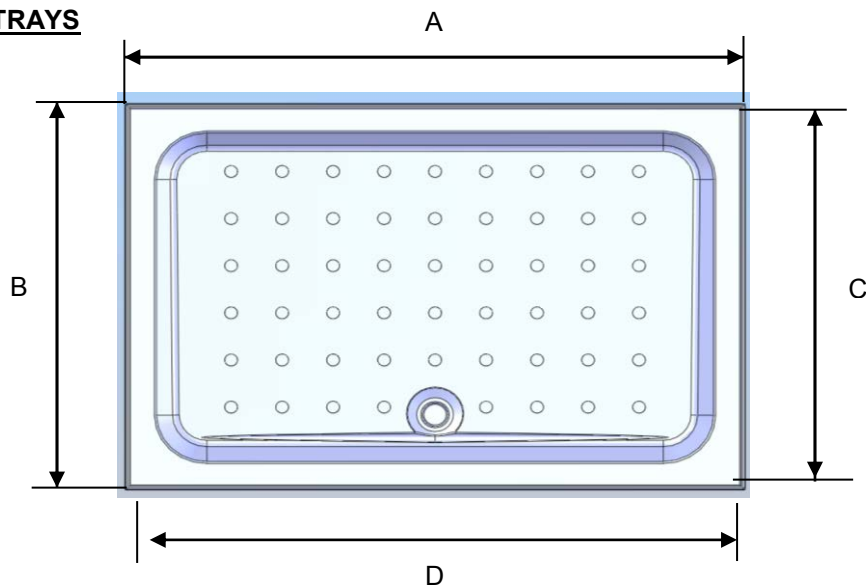

RECTANGULAR TRAYS

3 UPSTAND

TRAY SIZES	DIM A OVERALL	DIM B OVERALL	DIM C B/TWEEN UPSTAND	DIM D B/TWEEN UPSTAND/ W/GUARD
900x760	918	778	900	754
1000x800	1018	818	1000	794
1200x760	1213	778	1195	754
1200x800	1217	820	1195	794

ALL DIMENSIONS ±2mm

SQUARE TRAYS

4 UPSTAND

TRAY SIZE	DIM A OVERALL	DIM B OVERALL	DIM C B/TWEEN UPSTAND
760x760	778	778	760
800x800	818	818	800
900x900	918	918	900

RECTANGULAR TRAYS

4 UPSTAND

TRAY SIZE	DIM A OVERALL	DIM B OVERALL	DIM C B/TWEEN UPSTAND	DIM D B/TWEEN UPSTAND
900x760	918	778	760	900
1000x800	1018	818	800	1000
1200x760	1213	778	760	1195
1200x800	1213	820	798	1195

ALL DIMENSIONS ±2mm

QUADRANT TRAYS

TRAY SIZES	DIM A OVERALL	DIM B B/TWEEN UPSTAND/ W/GUARD	DIM C	DIM D
800x800	824	800	274	274
900x900	924	900	374	374
900x1200 L/H	1226	1200	674	374
900x1200 R/H	1226	1200	674	374

PENTAGON TRAYS

TRAY SIZES	DIM A OVERALL	DIM B B/TWEEN UPSTAND/ W/GUARD	DIM C	DIM D
900	924	900	380	747

COMPATIBLE SHOWER ENCLOSURES FOR QUADRANTS AND PENTAGON

800 QUAD TRAY	<p>CORAM PQD 80 CORAM 0QD 80</p> <p>MOST 800mm QUADRANT ENCLOSURES (WITH A 520-524mm RADIUS)</p>	
900 QUAD TRAY	<p>CORAM PQD 90 CORAM 0QD 90</p> <p>MOST 900mm QUADRANT ENCLOSURES</p>	
1200X900 QUAD	<p>CORAM PQD 12</p> <p>AQUADART MARINO 1200X900 OFFSET QUADRANT</p>	
900 PENT TRAY	<p>WILL FIT</p> <p>CORAM PPE 90 CORAM OPE 90</p> <p>AQUATA QUINTET 900 MANHATTAN M2 BROOKLYN 3 SIDED MANHATTAN M3 PENTA METROPOLITAN PENTA TREVI CHIARA PENTAGON TREVI TRIBUNE PENTAGON</p>	<p>WILL NOT FIT</p> <p>AQUADART GENOA PENTAGON 900 AQUADART TOLEDO PENTAGON 900 AQUADART TURIN PENTAGON 900 AQUALISA QUINTET PENTAGON 900 JACUZZI / NIAGARA 950 PENTAGRA MATKI QUINTESSE</p>