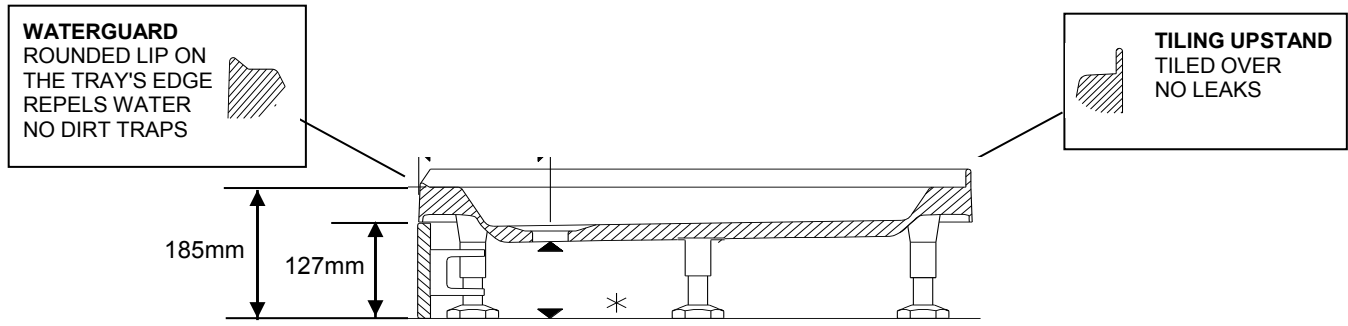

PENTAGON TRAYS

TRAY SIZES	DIM A OVERALL	DIM B B/TWEEN UPSTAND/ W/GUARD	DIM C	DIM D
900	924	900	380	747

COMPATIBLE SHOWER ENCLOSURES FOR QUADRANTS AND PENTAGON

800 QUAD TRAY	<p>CORAM PQD 80 CORAM 0QD 80</p> <p>MOST 800mm QUADRANT ENCLOSURES (WITH A 520-524mm RADIUS)</p>	
900 QUAD TRAY	<p>CORAM PQD 90 CORAM 0QD 90</p> <p>MOST 900mm QUADRANT ENCLOSURES</p>	
1200X900 QUAD	<p>CORAM PQD 12</p> <p>AQUADART MARINO 1200X900 OFFSET QUADRANT</p>	
900 PENT TRAY	<p>WILL FIT</p> <p>CORAM PPE 90 CORAM OPE 90</p> <p>AQUATA QUINTET 900 MANHATTAN M2 BROOKLYN 3 SIDED MANHATTAN M3 PENTA METROPOLITAN PENTA TREVI CHIARA PENTAGON TREVI TRIBUNE PENTAGON</p>	<p>WILL NOT FIT</p> <p>AQUADART GENOA PENTAGON 900 AQUADART TOLEDO PENTAGON 900 AQUADART TURIN PENTAGON 900 AQUALISA QUINTET PENTAGON 900 JACUZZI / NIAGARA 950 PENTAGRA MATKI QUINTESSE</p>