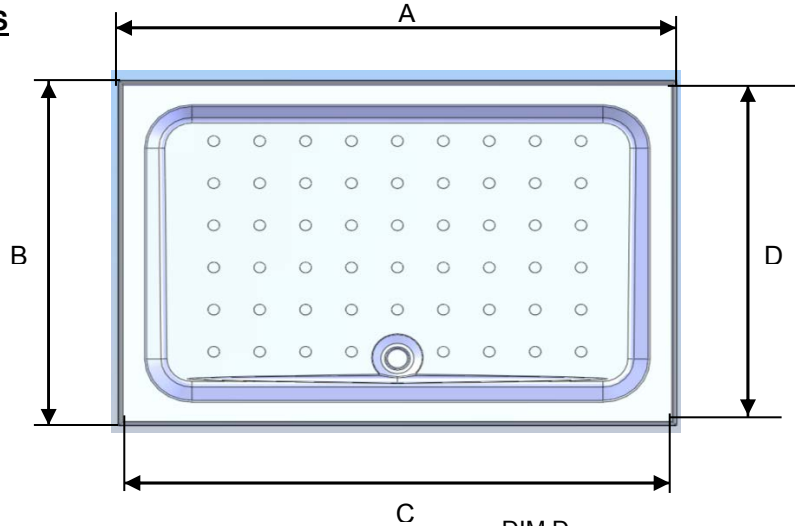

PRODUCTS	SCREWPACKS	INSTRUCTION LEAFLETS	PANEL PART NUMBER
<u>SQUARE TRAYS</u>			
YD763 (760)	80273	71331	30032 x 1
YD764 (760)	80272	71331	30032 x 2
YD803 (800)	80273	71331	30033 x 1
YD804 (800)	80272	71331	30033 x 2
YD903 (900)	80273	71331	30034 x 1
YD904 (900)	80272	71331	30034 x 2
<u>RECTANGULAR TRAYS</u>			
YD973 (900x760)	80273	71331	30034 x 1
YD974 (900x760)	80272	71331	30032 + 30034
YD183 (1000x800)	80275	71332	30047 x 1
YD184 (1000x800)	80274	71332	30048 + 30033
YD123 (1200x760)	80275	71332	30035 x 1
YD124 (1200x760)	80274	71332	30035 + 30032
YD1283 (1200x800)	80275	71332	30035 x 1
YD1284 (1200x800)	80274	71332	30035 + 30033
<u>QUADRANT TRAYS</u>			
YDQ80 (800)	80273	71333	30042 x 1
YDQ90 (900)	80273	71333	30043 x 1
YDQ12L/R (1200)	80419	71333	30041 x 1
<u>PENTAGON TRAYS</u>			
YDP90 (900)	80426	71334	30044 x 1
<u>WALK-IN TRAY</u>			
YDW15 (1500)	80309	71043	30046 x 1

PANEL SCREW
60138

PANEL BRACKET
(INSTALLER FITTED)
50237

* = COLOUR SPECIFIC PART

OPELLA TRAP
PRODUCT CODE
ZB36315DB

ALL DIMENSIONS ±2mm

SQUARE TRAYS

3 UPSTAND

TRAY SIZES	DIM A OVERALL	DIM B OVERALL	DIM C B/TWEEN UPSTAND	DIM D B/TWEEN UPSTAND/ W/GUARD
760x760	778	778	760	754
800x800	818	818	800	794
900x900	918	918	900	894

RECTANGULAR TRAYS

3 UPSTAND

TRAY SIZES	DIM A OVERALL	DIM B OVERALL	DIM C B/TWEEN UPSTAND	DIM D B/TWEEN UPSTAND/ W/GUARD
900x760	918	778	900	754
1000x800	1018	818	1000	794
1200x760	1213	778	1195	754
1200x800	1217	820	1195	794

ALL DIMENSIONS ±2mm

SQUARE TRAYS

4 UPSTAND

TRAY SIZE	DIM A OVERALL	DIM B OVERALL	DIM C B/TWEEN UPSTAND
760x760	778	778	760
800x800	818	818	800
900x900	918	918	900

RECTANGULAR TRAYS

4 UPSTAND

TRAY SIZE	DIM A OVERALL	DIM B OVERALL	DIM C B/TWEEN UPSTAND	DIM D B/TWEEN UPSTAND
900x760	918	778	760	900
1000x800	1018	818	800	1000
1200x760	1213	778	760	1195
1200x800	1213	820	798	1195