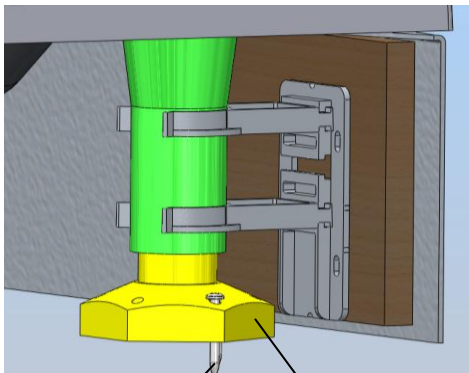

PRODUCTS	SCREWPACKS	INSTRUCTION LEAFLETS	PANEL PART NUMBER
<u>SQUARE TRAYS</u>			
YD763 (760)	80273	71331	30032 x 1
YD764 (760)	80272	71331	30032 x 2
YD803 (800)	80273	71331	30033 x 1
YD804 (800)	80272	71331	30033 x 2
YD903 (900)	80273	71331	30034 x 1
YD904 (900)	80272	71331	30034 x 2
<u>RECTANGULAR TRAYS</u>			
YD973 (900x760)	80273	71331	30034 x 1
YD974 (900x760)	80272	71331	30032 + 30034
YD183 (1000x800)	80275	71332	30047 x 1
YD184 (1000x800)	80274	71332	30048 + 30033
YD123 (1200x760)	80275	71332	30035 x 1
YD124 (1200x760)	80274	71332	30035 + 30032
YD1283 (1200x800)	80275	71332	30035 x 1
YD1284 (1200x800)	80274	71332	30035 + 30033
<u>QUADRANT TRAYS</u>			
YDQ80 (800)	80273	71333	30042 x 1
YDQ90 (900)	80273	71333	30043 x 1
YDQ12L/R (1200)	80419	71333	30041 x 1
<u>PENTAGON TRAYS</u>			
YDP90 (900)	80426	71334	30044 x 1
<u>WALK-IN TRAY</u>			
YDW15 (1500)	80309	71043	30046 x 1

NOTE:- QUANTITIES OF FEET MAY VARY DEPENDING ON STYLE AND SIZE OF TRAY

LEG FIXING SCREW
(FACTORY FITTED)
60140

OUTER LEG
(FACTORY FITTED)
50195

INNER LEG
(FACTORY FITTED)
50194

FLOOR FIXING SCREW
60139

FOOT
(INSTALLER FITTED)
50193

PANEL SCREW
60138

PANEL BRACKET
(INSTALLER FITTED)
50237

* = COLOUR SPECIFIC PART

OPELLA TRAP
PRODUCT CODE
ZB36315DB

ALL DIMENSIONS ±2mm

SQUARE TRAYS

3 UPSTAND

TRAY SIZES	DIM A OVERALL	DIM B OVERALL	DIM C B/TWEEN UPSTAND	DIM D B/TWEEN UPSTAND/ W/GUARD
760x760	778	778	760	754
800x800	818	818	800	794
900x900	918	918	900	894