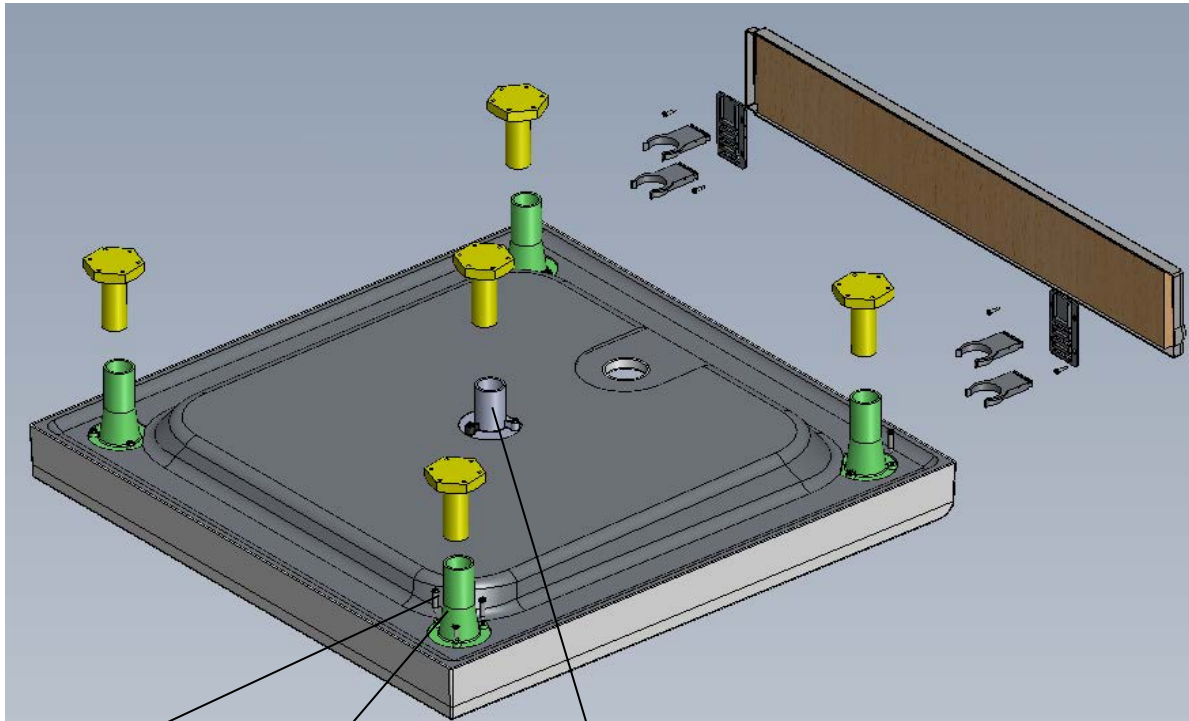

PRODUCTS	SCREWPACKS	INSTRUCTION LEAFLETS	PANEL PART NUMBER
<u>SQUARE TRAYS</u>			
YD763 (760)	80273	71331	30032 x 1
YD764 (760)	80272	71331	30032 x 2
YD803 (800)	80273	71331	30033 x 1
YD804 (800)	80272	71331	30033 x 2
YD903 (900)	80273	71331	30034 x 1
YD904 (900)	80272	71331	30034 x 2
<u>RECTANGULAR TRAYS</u>			
YD973 (900x760)	80273	71331	30034 x 1
YD974 (900x760)	80272	71331	30032 + 30034
YD183 (1000x800)	80275	71332	30047 x 1
YD184 (1000x800)	80274	71332	30048 + 30033
YD123 (1200x760)	80275	71332	30035 x 1
YD124 (1200x760)	80274	71332	30035 + 30032
YD1283 (1200x800)	80275	71332	30035 x 1
YD1284 (1200x800)	80274	71332	30035 + 30033
<u>QUADRANT TRAYS</u>			
YDQ80 (800)	80273	71333	30042 x 1
YDQ90 (900)	80273	71333	30043 x 1
YDQ12L/R (1200)	80419	71333	30041 x 1
<u>PENTAGON TRAYS</u>			
YDP90 (900)	80426	71334	30044 x 1
<u>WALK-IN TRAY</u>			
YDW15 (1500)	80309	71043	30046 x 1

NOTE:- QUANTITIES OF FEET MAY VARY DEPENDING ON STYLE AND SIZE OF TRAY

LEG FIXING SCREW
(FACTORY FITTED)
60140

OUTER LEG
(FACTORY FITTED)
50195

INNER LEG
(FACTORY FITTED)
50194

FLOOR FIXING SCREW
60139

FOOT
(INSTALLER FITTED)
50193

PANEL SCREW
60138

PANEL BRACKET
(INSTALLER FITTED)
50237

* = COLOUR SPECIFIC PART

OPELLA TRAP
PRODUCT CODE
ZB36315DB

ALL DIMENSIONS ±2mm

SQUARE TRAYS

3 UPSTAND

TRAY SIZES	DIM A OVERALL	DIM B OVERALL	DIM C B/TWEEN UPSTAND	DIM D B/TWEEN UPSTAND/ W/GUARD
760x760	778	778	760	754
800x800	818	818	800	794
900x900	918	918	900	894

ALL DIMENSIONS ±2mm

SQUARE TRAYS

4 UPSTAND

TRAY SIZE	DIM A OVERALL	DIM B OVERALL	DIM C B/TWEEN UPSTAND
760x760	778	778	760
800x800	818	818	800
900x900	918	918	900

RECTANGULAR TRAYS

4 UPSTAND

TRAY SIZE	DIM A OVERALL	DIM B OVERALL	DIM C B/TWEEN UPSTAND	DIM D B/TWEEN UPSTAND
900x760	918	778	760	900
1000x800	1018	818	800	1000
1200x760	1213	778	760	1195
1200x800	1213	820	798	1195