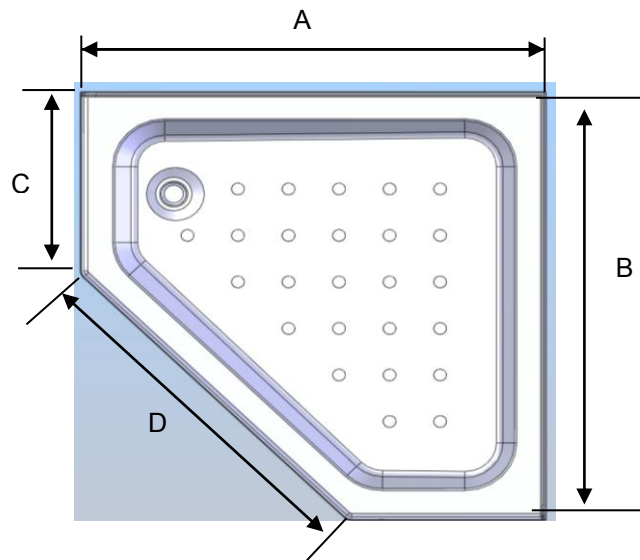

RECTANGULAR TRAYS

3 UPSTAND

TRAY SIZES	DIM A OVERALL	DIM B OVERALL	DIM C B/TWEEN UPSTAND	DIM D B/TWEEN UPSTAND/ W/GUARD
900x760	918	778	900	754
1000x800	1018	818	1000	794
1200x760	1213	778	1195	754
1200x800	1217	820	1195	794

ALL DIMENSIONS ±2mm

SQUARE TRAYS

4 UPSTAND

TRAY SIZE	DIM A OVERALL	DIM B OVERALL	DIM C B/TWEEN UPSTAND
760x760	778	778	760
800x800	818	818	800
900x900	918	918	900

RECTANGULAR TRAYS

4 UPSTAND

TRAY SIZE	DIM A OVERALL	DIM B OVERALL	DIM C B/TWEEN UPSTAND	DIM D B/TWEEN UPSTAND
900x760	918	778	760	900
1000x800	1018	818	800	1000
1200x760	1213	778	760	1195
1200x800	1213	820	798	1195

ALL DIMENSIONS ±2mm

QUADRANT TRAYS

TRAY SIZES	DIM A OVERALL	DIM B B/TWEEN UPSTAND/ W/GUARD	DIM C	DIM D
800x800	824	800	274	274
900x900	924	900	374	374
900x1200 L/H	1226	1200	674	374
900x1200 R/H	1226	1200	674	374

PENTAGON TRAYS

TRAY SIZES	DIM A OVERALL	DIM B B/TWEEN UPSTAND/ W/GUARD	DIM C	DIM D
900	924	900	380	747

COMPATIBLE SHOWER ENCLOSURES FOR QUADRANTS AND PENTAGON

800 QUAD TRAY	<p>CORAM PQD 80 CORAM 0QD 80</p> <p>MOST 800mm QUADRANT ENCLOSURES (WITH A 520-524mm RADIUS)</p>	
900 QUAD TRAY	<p>CORAM PQD 90 CORAM 0QD 90</p> <p>MOST 900mm QUADRANT ENCLOSURES</p>	
1200X900 QUAD	<p>CORAM PQD 12</p> <p>AQUADART MARINO 1200X900 OFFSET QUADRANT</p>	
900 PENT TRAY	<p>WILL FIT</p> <p>CORAM PPE 90 CORAM OPE 90</p> <p>AQUATA QUINTET 900 MANHATTAN M2 BROOKLYN 3 SIDED MANHATTAN M3 PENTA METROPOLITAN PENTA TREVI CHIARA PENTAGON TREVI TRIBUNE PENTAGON</p>	<p>WILL NOT FIT</p> <p>AQUADART GENOVA PENTAGON 900 AQUADART TOLEDO PENTAGON 900 AQUADART TURIN PENTAGON 900 AQUALISA QUINTET PENTAGON 900 JACUZZI / NIAGARA 950 PENTAGRA MATKI QUINTESSE</p>