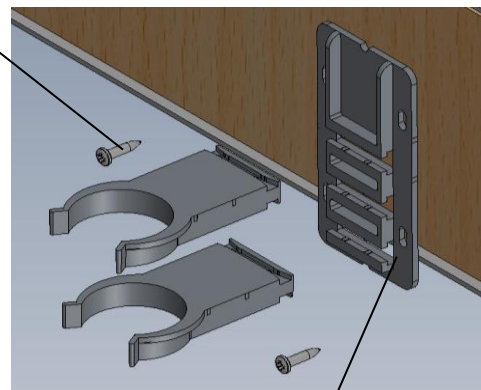

PRODUCTS	SCREWPACKS	INSTRUCTION LEAFLETS	PANEL PART NUMBER
<u>SQUARE TRAYS</u>			
YD763 (760)	80273	71331	30032 x 1
YD764 (760)	80272	71331	30032 x 2
YD803 (800)	80273	71331	30033 x 1
YD804 (800)	80272	71331	30033 x 2
YD903 (900)	80273	71331	30034 x 1
YD904 (900)	80272	71331	30034 x 2
<u>RECTANGULAR TRAYS</u>			
YD973 (900x760)	80273	71331	30034 x 1
YD974 (900x760)	80272	71331	30032 + 30034
YD183 (1000x800)	80275	71332	30047 x 1
YD184 (1000x800)	80274	71332	30048 + 30033
YD123 (1200x760)	80275	71332	30035 x 1
YD124 (1200x760)	80274	71332	30035 + 30032
YD1283 (1200x800)	80275	71332	30035 x 1
YD1284 (1200x800)	80274	71332	30035 + 30033
<u>QUADRANT TRAYS</u>			
YDQ80 (800)	80273	71333	30042 x 1
YDQ90 (900)	80273	71333	30043 x 1
YDQ12L/R (1200)	80419	71333	30041 x 1
<u>PENTAGON TRAYS</u>			
YDP90 (900)	80426	71334	30044 x 1
<u>WALK-IN TRAY</u>			
YDW15 (1500)	80309	71043	30046 x 1

NOTE:- QUANTITIES OF FEET MAY VARY DEPENDING ON STYLE AND SIZE OF TRAY

LEG FIXING SCREW
(FACTORY FITTED)
60140

OUTER LEG
(FACTORY FITTED)
50195

INNER LEG
(FACTORY FITTED)
50194

FLOOR FIXING SCREW
60139

FOOT
(INSTALLER FITTED)
50193

PANEL SCREW
60138

PANEL BRACKET
(INSTALLER FITTED)
50237

* = COLOUR SPECIFIC PART

OPELLA TRAP
PRODUCT CODE
ZB36315DB

ALL DIMENSIONS ±2mm

SQUARE TRAYS

3 UPSTAND

TRAY SIZES	DIM A OVERALL	DIM B OVERALL	DIM C B/TWEEN UPSTAND	DIM D B/TWEEN UPSTAND/ W/GUARD
760x760	778	778	760	754
800x800	818	818	800	794
900x900	918	918	900	894