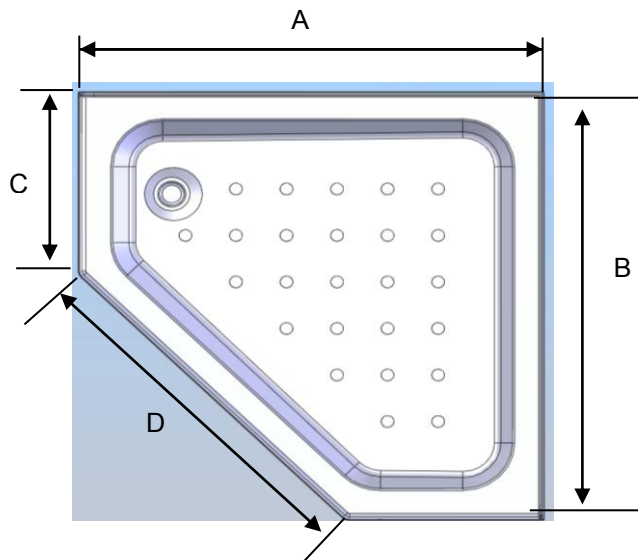

RECTANGULAR TRAYS

3 UPSTAND

TRAY SIZES	DIM A OVERALL	DIM B OVERALL	DIM C B/TWEEN UPSTAND	DIM D B/TWEEN UPSTAND/ W/GUARD
900x760	918	778	900	754
1000x800	1018	818	1000	794
1200x760	1213	778	1195	754
1200x800	1217	820	1195	794

ALL DIMENSIONS ±2mm

SQUARE TRAYS

4 UPSTAND

TRAY SIZE	DIM A OVERALL	DIM B OVERALL	DIM C B/TWEEN UPSTAND
760x760	778	778	760
800x800	818	818	800
900x900	918	918	900

RECTANGULAR TRAYS

4 UPSTAND

TRAY SIZE	DIM A OVERALL	DIM B OVERALL	DIM C B/TWEEN UPSTAND	DIM D B/TWEEN UPSTAND
900x760	918	778	760	900
1000x800	1018	818	800	1000
1200x760	1213	778	760	1195
1200x800	1213	820	798	1195

ALL DIMENSIONS ±2mm

QUADRANT TRAYS

TRAY SIZES	DIM A OVERALL	DIM B B/TWEEN UPSTAND/ W/GUARD	DIM C	DIM D
800x800	824	800	274	274
900x900	924	900	374	374
900x1200 L/H	1226	1200	674	374
900x1200 R/H	1226	1200	674	374

PENTAGON TRAYS

TRAY SIZES	DIM A OVERALL	DIM B B/TWEEN UPSTAND/ W/GUARD	DIM C	DIM D
900	924	900	380	747

COMPATIBLE SHOWER ENCLOSURES FOR QUADRANTS AND PENTAGON

800 QUAD TRAY	<p>CORAM PQD 80 CORAM 0QD 80</p> <p>MOST 800mm QUADRANT ENCLOSURES (WITH A 520-524mm RADIUS)</p>	
900 QUAD TRAY	<p>CORAM PQD 90 CORAM 0QD 90</p> <p>MOST 900mm QUADRANT ENCLOSURES</p>	
1200X900 QUAD	<p>CORAM PQD 12</p> <p>AQUADART MARINO 1200X900 OFFSET QUADRANT</p>	
900 PENT TRAY	<p>WILL FIT</p> <p>CORAM PPE 90 CORAM OPE 90</p> <p>AQUATA QUINTET 900 MANHATTAN M2 BROOKLYN 3 SIDED MANHATTAN M3 PENTA METROPOLITAN PENTA TREVI CHIARA PENTAGON TREVI TRIBUNE PENTAGON</p>	<p>WILL NOT FIT</p> <p>AQUADART GENOVA PENTAGON 900 AQUADART TOLEDO PENTAGON 900 AQUADART TURIN PENTAGON 900 AQUALISA QUINTET PENTAGON 900 JACUZZI / NIAGARA 950 PENTAGRA MATKI QUINTESSA</p>