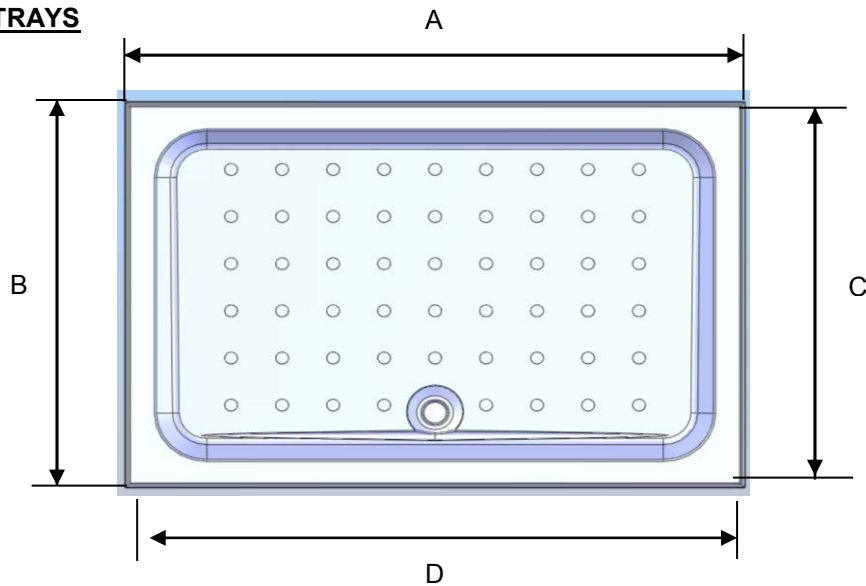

RECTANGULAR TRAYS

3 UPSTAND

TRAY SIZES	DIM A OVERALL	DIM B OVERALL	DIM C B/TWEEN UPSTAND	DIM D B/TWEEN UPSTAND/ W/GUARD
900x760	918	778	900	754
1000x800	1018	818	1000	794
1200x760	1213	778	1195	754
1200x800	1217	820	1195	794

ALL DIMENSIONS ±2mm

SQUARE TRAYS

4 UPSTAND

TRAY SIZE	DIM A OVERALL	DIM B OVERALL	DIM C B/TWEEN UPSTAND
760x760	778	778	760
800x800	818	818	800
900x900	918	918	900

RECTANGULAR TRAYS

4 UPSTAND

TRAY SIZE	DIM A OVERALL	DIM B OVERALL	DIM C B/TWEEN UPSTAND	DIM D B/TWEEN UPSTAND
900x760	918	778	760	900
1000x800	1018	818	800	1000
1200x760	1213	778	760	1195
1200x800	1213	820	798	1195

ALL DIMENSIONS ±2mm

QUADRANT TRAYS

TRAY SIZES	DIM A OVERALL	DIM B B/TWEEN UPSTAND/ W/GUARD	DIM C	DIM D
800x800	824	800	274	274
900x900	924	900	374	374
900x1200 L/H	1226	1200	674	374
900x1200 R/H	1226	1200	674	374

PENTAGON TRAYS

TRAY SIZES	DIM A OVERALL	DIM B B/TWEEN UPSTAND/ W/GUARD	DIM C	DIM D
900	924	900	380	747

COMPATIBLE SHOWER ENCLOSURES FOR QUADRANTS AND PENTAGON

800 QUAD TRAY	<p>CORAM PQD 80 CORAM 0QD 80</p> <p>MOST 800mm QUADRANT ENCLOSURES (WITH A 520-524mm RADIUS)</p>	
900 QUAD TRAY	<p>CORAM PQD 90 CORAM 0QD 90</p> <p>MOST 900mm QUADRANT ENCLOSURES</p>	
1200X900 QUAD	<p>CORAM PQD 12</p> <p>AQUADART MARINO 1200X900 OFFSET QUADRANT</p>	
900 PENT TRAY	<p>WILL FIT</p> <p>CORAM PPE 90 CORAM OPE 90</p> <p>AQUATA QUINTET 900 MANHATTAN M2 BROOKLYN 3 SIDED MANHATTAN M3 PENTA METROPOLITAN PENTA TREVI CHIARA PENTAGON TREVI TRIBUNE PENTAGON</p>	<p>WILL NOT FIT</p> <p>AQUADART GENOVA PENTAGON 900 AQUADART TOLEDO PENTAGON 900 AQUADART TURIN PENTAGON 900 AQUALISA QUINTET PENTAGON 900 JACUZZI / NIAGARA 950 PENTAGRA MATKI QUINTESSA</p>