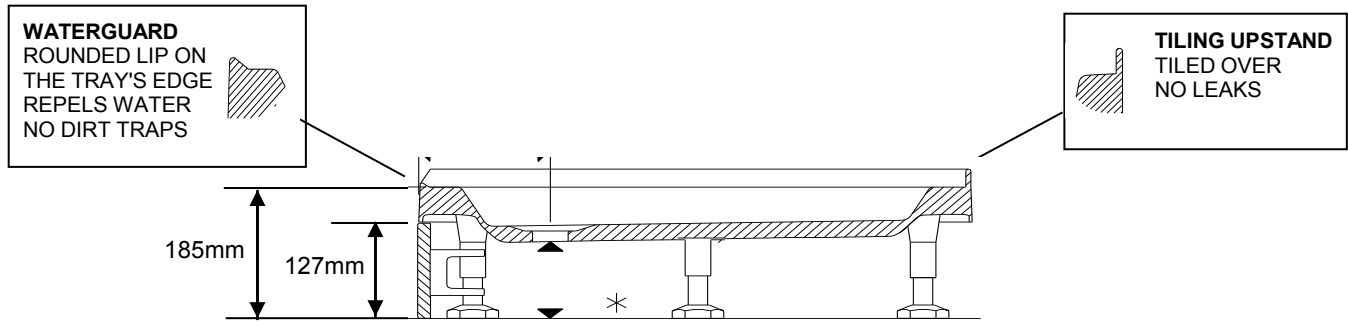

PENTAGON TRAYS

TRAY SIZES	DIM A OVERALL	DIM B B/TWEEN UPSTAND/ W/GUARD	DIM C	DIM D
900	924	900	380	747

COMPATIBLE SHOWER ENCLOSURES FOR QUADRANTS AND PENTAGON

800 QUAD TRAY	<p>CORAM PQD 80 CORAM 0QD 80</p> <p>MOST 800mm QUADRANT ENCLOSURES (WITH A 520-524mm RADIUS)</p>	
900 QUAD TRAY	<p>CORAM PQD 90 CORAM 0QD 90</p> <p>MOST 900mm QUADRANT ENCLOSURES</p>	
1200X900 QUAD	<p>CORAM PQD 12</p> <p>AQUADART MARINO 1200X900 OFFSET QUADRANT</p>	
900 PENT TRAY	<p>WILL FIT</p> <p>CORAM PPE 90 CORAM OPE 90</p> <p>AQUATA QUINTET 900 MANHATTAN M2 BROOKLYN 3 SIDED MANHATTAN M3 PENTA METROPOLITAN PENTA TREVI CHIARA PENTAGON TREVI TRIBUNE PENTAGON</p>	<p>WILL NOT FIT</p> <p>AQUADART GENOVA PENTAGON 900 AQUADART TOLEDO PENTAGON 900 AQUADART TURIN PENTAGON 900 AQUALISA QUINTET PENTAGON 900 JACUZZI / NIAGARA 950 PENTAGRA MATKI QUINTESSA</p>