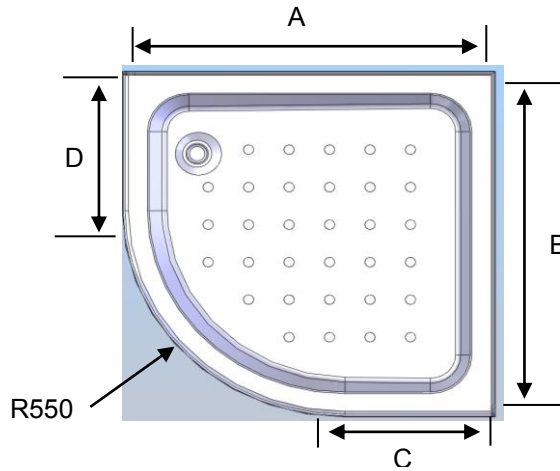

RECTANGULAR TRAYS

3 UPSTAND

TRAY SIZES	DIM A OVERALL	DIM B OVERALL	DIM C B/TWEEN UPSTAND	DIM D B/TWEEN UPSTAND/ W/GUARD
900x760	918	778	900	754
1000x800	1018	818	1000	794
1200x760	1213	778	1195	754
1200x800	1217	820	1195	794

ALL DIMENSIONS ±2mm

SQUARE TRAYS

4 UPSTAND

TRAY SIZE	DIM A OVERALL	DIM B OVERALL	DIM C B/TWEEN UPSTAND
760x760	778	778	760
800x800	818	818	800
900x900	918	918	900

RECTANGULAR TRAYS

4 UPSTAND

TRAY SIZE	DIM A OVERALL	DIM B OVERALL	DIM C B/TWEEN UPSTAND	DIM D B/TWEEN UPSTAND
900x760	918	778	760	900
1000x800	1018	818	800	1000
1200x760	1213	778	760	1195
1200x800	1213	820	798	1195

ALL DIMENSIONS ±2mm

QUADRANT TRAYS

TRAY SIZES	DIM A OVERALL	DIM B B/TWEEN UPSTAND/ W/GUARD	DIM C	DIM D
800x800	824	800	274	274
900x900	924	900	374	374
900x1200 L/H	1226	1200	674	374
900x1200 R/H	1226	1200	674	374

PENTAGON TRAYS

TRAY SIZES	DIM A OVERALL	DIM B B/TWEEN UPSTAND/ W/GUARD	DIM C	DIM D
900	924	900	380	747

COMPATIBLE SHOWER ENCLOSURES FOR QUADRANTS AND PENTAGON

800 QUAD TRAY	<p>CORAM PQD 80 CORAM 0QD 80</p> <p>MOST 800mm QUADRANT ENCLOSURES (WITH A 520-524mm RADIUS)</p>	
900 QUAD TRAY	<p>CORAM PQD 90 CORAM 0QD 90</p> <p>MOST 900mm QUADRANT ENCLOSURES</p>	
1200X900 QUAD	<p>CORAM PQD 12</p> <p>AQUADART MARINO 1200X900 OFFSET QUADRANT</p>	
900 PENT TRAY	<p>WILL FIT</p> <p>CORAM PPE 90 CORAM OPE 90</p> <p>AQUATA QUINTET 900 MANHATTAN M2 BROOKLYN 3 SIDED MANHATTAN M3 PENTA METROPOLITAN PENTA TREVI CHIARA PENTAGON TREVI TRIBUNE PENTAGON</p>	<p>WILL NOT FIT</p> <p>AQUADART GENOVA PENTAGON 900 AQUADART TOLEDO PENTAGON 900 AQUADART TURIN PENTAGON 900 AQUALISA QUINTET PENTAGON 900 JACUZZI / NIAGARA 950 PENTAGRA MATKI QUINTESSA</p>