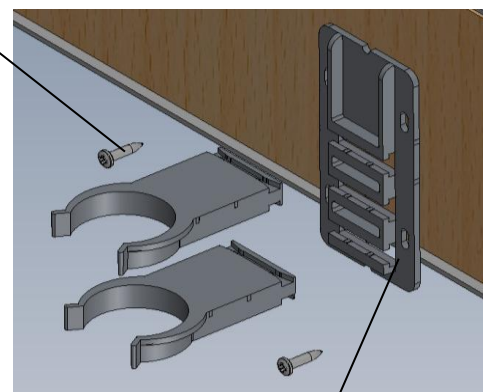

PRODUCTS	SCREWPACKS	INSTRUCTION LEAFLETS	PANEL PART NUMBER
<u>SQUARE TRAYS</u>			
YD763 (760)	80273	71331	30032 x 1
YD764 (760)	80272	71331	30032 x 2
YD803 (800)	80273	71331	30033 x 1
YD804 (800)	80272	71331	30033 x 2
YD903 (900)	80273	71331	30034 x 1
YD904 (900)	80272	71331	30034 x 2
<u>RECTANGULAR TRAYS</u>			
YD973 (900x760)	80273	71331	30034 x 1
YD974 (900x760)	80272	71331	30032 + 30034
YD183 (1000x800)	80275	71332	30047 x 1
YD184 (1000x800)	80274	71332	30048 + 30033
YD123 (1200x760)	80275	71332	30035 x 1
YD124 (1200x760)	80274	71332	30035 + 30032
YD1283 (1200x800)	80275	71332	30035 x 1
YD1284 (1200x800)	80274	71332	30035 + 30033
<u>QUADRANT TRAYS</u>			
YDQ80 (800)	80273	71333	30042 x 1
YDQ90 (900)	80273	71333	30043 x 1
YDQ12L/R (1200)	80419	71333	30041 x 1
<u>PENTAGON TRAYS</u>			
YDP90 (900)	80426	71334	30044 x 1
<u>WALK-IN TRAY</u>			
YDW15 (1500)	80309	71043	30046 x 1

NOTE:- QUANTITIES OF FEET MAY VARY DEPENDING ON STYLE AND SIZE OF TRAY

LEG FIXING SCREW
(FACTORY FITTED)
60140

OUTER LEG
(FACTORY FITTED)
50195

INNER LEG
(FACTORY FITTED)
50194

FLOOR FIXING SCREW
60139

FOOT
(INSTALLER FITTED)
50193

PANEL SCREW
60138

PANEL BRACKET
(INSTALLER FITTED)
50237

* = COLOUR SPECIFIC PART

OPELLA TRAP
PRODUCT CODE
ZB36315DB

ALL DIMENSIONS ±2mm

SQUARE TRAYS

3 UPSTAND

TRAY SIZES	DIM A OVERALL	DIM B OVERALL	DIM C B/TWEEN UPSTAND	DIM D B/TWEEN UPSTAND/ W/GUARD
760x760	778	778	760	754
800x800	818	818	800	794
900x900	918	918	900	894