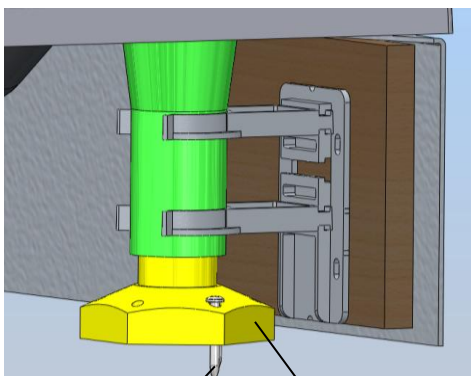

PRODUCTS	SCREWPACKS	INSTRUCTION LEAFLETS	PANEL PART NUMBER
<u>SQUARE TRAYS</u>			
YD763 (760)	80273	71331	30032 x 1
YD764 (760)	80272	71331	30032 x 2
YD803 (800)	80273	71331	30033 x 1
YD804 (800)	80272	71331	30033 x 2
YD903 (900)	80273	71331	30034 x 1
YD904 (900)	80272	71331	30034 x 2
<u>RECTANGULAR TRAYS</u>			
YD973 (900x760)	80273	71331	30034 x 1
YD974 (900x760)	80272	71331	30032 + 30034
YD183 (1000x800)	80275	71332	30047 x 1
YD184 (1000x800)	80274	71332	30048 + 30033
YD123 (1200x760)	80275	71332	30035 x 1
YD124 (1200x760)	80274	71332	30035 + 30032
YD1283 (1200x800)	80275	71332	30035 x 1
YD1284 (1200x800)	80274	71332	30035 + 30033
<u>QUADRANT TRAYS</u>			
YDQ80 (800)	80273	71333	30042 x 1
YDQ90 (900)	80273	71333	30043 x 1
YDQ12L/R (1200)	80419	71333	30041 x 1
<u>PENTAGON TRAYS</u>			
YDP90 (900)	80426	71334	30044 x 1
<u>WALK-IN TRAY</u>			
YDW15 (1500)	80309	71043	30046 x 1

NOTE:- QUANTITIES OF FEET MAY VARY DEPENDING ON STYLE AND SIZE OF TRAY

LEG FIXING SCREW
(FACTORY FITTED)
60140

OUTER LEG
(FACTORY FITTED)
50195

INNER LEG
(FACTORY FITTED)
50194

FLOOR FIXING SCREW
60139

FOOT
(INSTALLER FITTED)
50193

PANEL SCREW
60138

PANEL BRACKET
(INSTALLER FITTED)
50237

* = COLOUR SPECIFIC PART

OPELLA TRAP
PRODUCT CODE
ZB36315DB

ALL DIMENSIONS ±2mm

SQUARE TRAYS

3 UPSTAND

TRAY SIZES	DIM A OVERALL	DIM B OVERALL	DIM C B/TWEEN UPSTAND	DIM D B/TWEEN UPSTAND/ W/GUARD
760x760	778	778	760	754
800x800	818	818	800	794
900x900	918	918	900	894