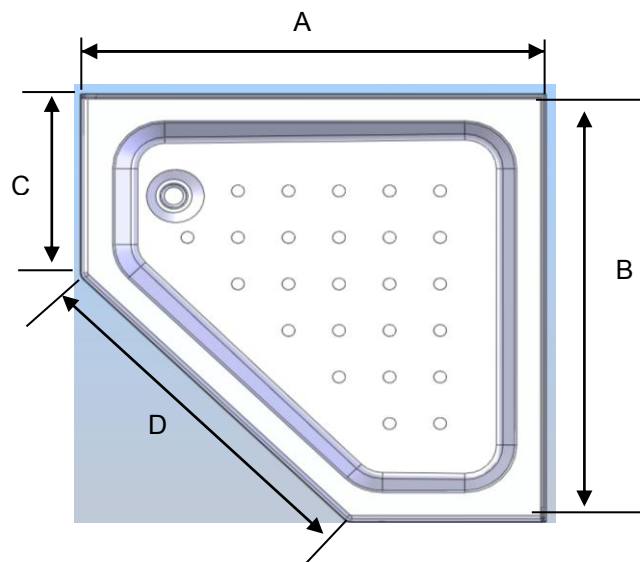

PENTAGON TRAYS

TRAY SIZES	DIM A OVERALL	DIM B B/TWEEN UPSTAND/ W/GUARD	DIM C	DIM D
900	924	900	380	747