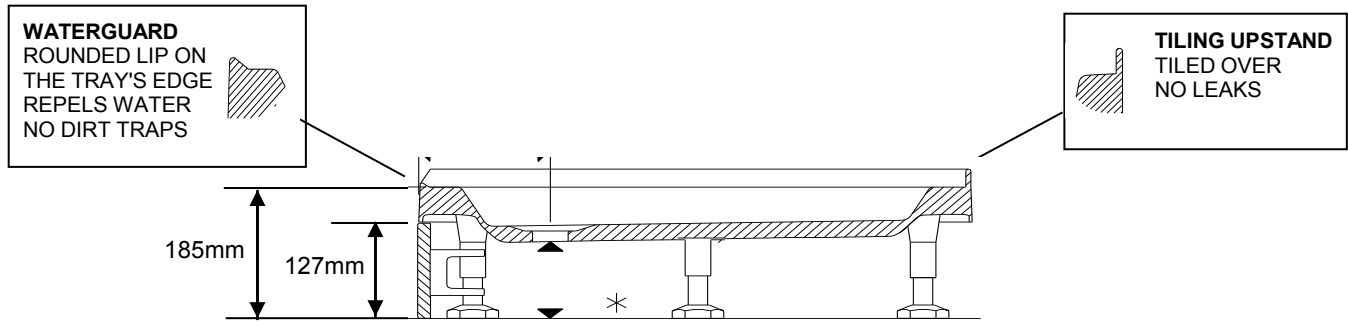

PENTAGON TRAYS

TRAY SIZES	DIM A OVERALL	DIM B B/TWEEN UPSTAND/ W/GUARD	DIM C	DIM D
900	924	900	380	747

COMPATIBLE SHOWER ENCLOSURES FOR QUADRANTS AND PENTAGON

800 QUAD TRAY	CORAM PQD 80 CORAM 0QD 80 MOST 800mm QUADRANT ENCLOSURES (WITH A 520-524mm RADIUS)																		
900 QUAD TRAY	CORAM PQD 90 CORAM 0QD 90 MOST 900mm QUADRANT ENCLOSURES																		
1200X900 QUAD	CORAM PQD 12 AQUADART MARINO 1200X900 OFFSET QUADRANT																		
900 PENT TRAY	<table border="0"> <tr> <td>WILL FIT</td> <td>WILL NOT FIT</td> </tr> <tr> <td>CORAM PPE 90</td> <td>AQUADART GENOA PENTAGON 900</td> </tr> <tr> <td>CORAM OPE 90</td> <td>AQUADART TOLEDO PENTAGON 900</td> </tr> <tr> <td>AQUATA QUINTET 900</td> <td>AQUADART TURIN PENTAGON 900</td> </tr> <tr> <td>MANHATTAN M2 BROOKLYN 3 SIDED</td> <td>AQUALISA QUINTET PENTAGON 900</td> </tr> <tr> <td>MANHATTAN M3 PENTA</td> <td>JACUZZI / NIAGARA 950 PENTAGRA</td> </tr> <tr> <td>METROPOLITAN PENTA</td> <td>MATKI QUINTESSE</td> </tr> <tr> <td>TREVI CHIARA PENTAGON</td> <td></td> </tr> <tr> <td>TREVI TRIBUNE PENTAGON</td> <td></td> </tr> </table>	WILL FIT	WILL NOT FIT	CORAM PPE 90	AQUADART GENOA PENTAGON 900	CORAM OPE 90	AQUADART TOLEDO PENTAGON 900	AQUATA QUINTET 900	AQUADART TURIN PENTAGON 900	MANHATTAN M2 BROOKLYN 3 SIDED	AQUALISA QUINTET PENTAGON 900	MANHATTAN M3 PENTA	JACUZZI / NIAGARA 950 PENTAGRA	METROPOLITAN PENTA	MATKI QUINTESSE	TREVI CHIARA PENTAGON		TREVI TRIBUNE PENTAGON	
WILL FIT	WILL NOT FIT																		
CORAM PPE 90	AQUADART GENOA PENTAGON 900																		
CORAM OPE 90	AQUADART TOLEDO PENTAGON 900																		
AQUATA QUINTET 900	AQUADART TURIN PENTAGON 900																		
MANHATTAN M2 BROOKLYN 3 SIDED	AQUALISA QUINTET PENTAGON 900																		
MANHATTAN M3 PENTA	JACUZZI / NIAGARA 950 PENTAGRA																		
METROPOLITAN PENTA	MATKI QUINTESSE																		
TREVI CHIARA PENTAGON																			
TREVI TRIBUNE PENTAGON																			