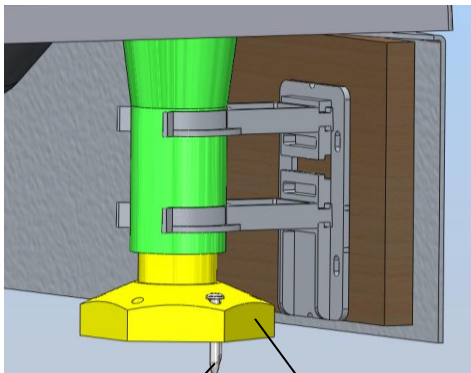

PRODUCTS	SCREWPACKS	INSTRUCTION LEAFLETS	PANEL PART NUMBER
<u>SQUARE TRAYS</u>			
YD763 (760)	80273	71331	30032 x 1
YD764 (760)	80272	71331	30032 x 2
YD803 (800)	80273	71331	30033 x 1
YD804 (800)	80272	71331	30033 x 2
YD903 (900)	80273	71331	30034 x 1
YD904 (900)	80272	71331	30034 x 2
<u>RECTANGULAR TRAYS</u>			
YD973 (900x760)	80273	71331	30034 x 1
YD974 (900x760)	80272	71331	30032 + 30034
YD183 (1000x800)	80275	71332	30047 x 1
YD184 (1000x800)	80274	71332	30048 + 30033
YD123 (1200x760)	80275	71332	30035 x 1
YD124 (1200x760)	80274	71332	30035 + 30032
YD1283 (1200x800)	80275	71332	30035 x 1
YD1284 (1200x800)	80274	71332	30035 + 30033
<u>QUADRANT TRAYS</u>			
YDQ80 (800)	80273	71333	30042 x 1
YDQ90 (900)	80273	71333	30043 x 1
YDQ12L/R (1200)	80419	71333	30041 x 1
<u>PENTAGON TRAYS</u>			
YDP90 (900)	80426	71334	30044 x 1
<u>WALK-IN TRAY</u>			
YDW15 (1500)	80309	71043	30046 x 1

NOTE:- QUANTITIES OF FEET MAY VARY DEPENDING ON STYLE AND SIZE OF TRAY

LEG FIXING SCREW
(FACTORY FITTED)
60140

OUTER LEG
(FACTORY FITTED)
50195

INNER LEG
(FACTORY FITTED)
50194

FLOOR FIXING SCREW
60139

FOOT
(INSTALLER FITTED)
50193

PANEL SCREW
60138

PANEL BRACKET
(INSTALLER FITTED)
50237

* = COLOUR SPECIFIC PART

OPELLA TRAP
PRODUCT CODE
ZB36315DB

ALL DIMENSIONS ±2mm

SQUARE TRAYS

3 UPSTAND

TRAY SIZES	DIM A OVERALL	DIM B OVERALL	DIM C B/TWEEN UPSTAND	DIM D B/TWEEN UPSTAND/ W/GUARD
760x760	778	778	760	754
800x800	818	818	800	794
900x900	918	918	900	894