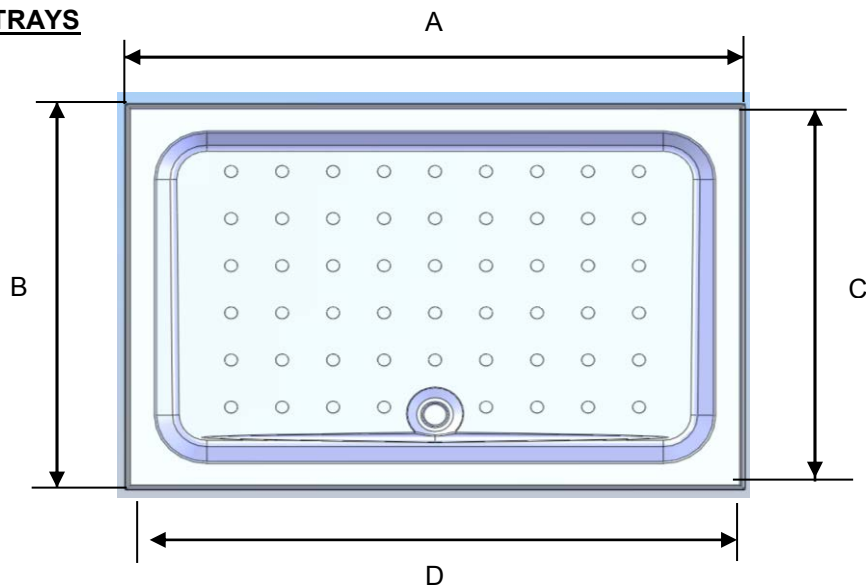

ALL DIMENSIONS ±2mm

SQUARE TRAYS

4 UPSTAND

TRAY SIZE	DIM A OVERALL	DIM B OVERALL	DIM C B/TWEEN UPSTAND
760x760	778	778	760
800x800	818	818	800
900x900	918	918	900

RECTANGULAR TRAYS

4 UPSTAND

TRAY SIZE	DIM A OVERALL	DIM B OVERALL	DIM C B/TWEEN UPSTAND	DIM D B/TWEEN UPSTAND
900x760	918	778	760	900
1000x800	1018	818	800	1000
1200x760	1213	778	760	1195
1200x800	1213	820	798	1195

ALL DIMENSIONS ±2mm

QUADRANT TRAYS

TRAY SIZES	DIM A OVERALL	DIM B B/TWEEN UPSTAND/ W/GUARD	DIM C	DIM D
800x800	824	800	274	274
900x900	924	900	374	374
900x1200 L/H	1226	1200	674	374
900x1200 R/H	1226	1200	674	374