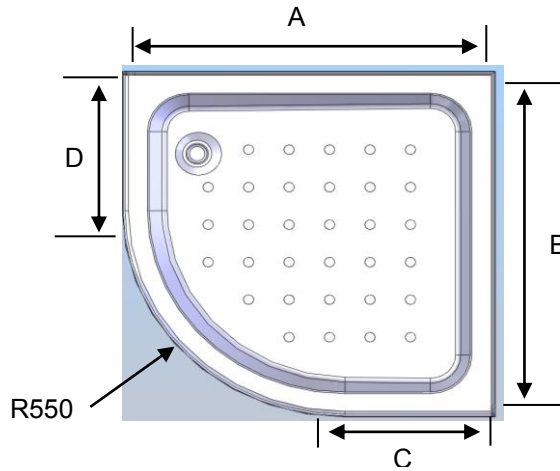

ALL DIMENSIONS ±2mm

SQUARE TRAYS

4 UPSTAND

TRAY SIZE	DIM A OVERALL	DIM B OVERALL	DIM C B/TWEEN UPSTAND
760x760	778	778	760
800x800	818	818	800
900x900	918	918	900

RECTANGULAR TRAYS

4 UPSTAND

TRAY SIZE	DIM A OVERALL	DIM B OVERALL	DIM C B/TWEEN UPSTAND	DIM D B/TWEEN UPSTAND
900x760	918	778	760	900
1000x800	1018	818	800	1000
1200x760	1213	778	760	1195
1200x800	1213	820	798	1195

ALL DIMENSIONS ±2mm

QUADRANT TRAYS

TRAY SIZES	DIM A OVERALL	DIM B B/TWEEN UPSTAND/ W/GUARD	DIM C	DIM D
800x800	824	800	274	274
900x900	924	900	374	374
900x1200 L/H	1226	1200	674	374
900x1200 R/H	1226	1200	674	374