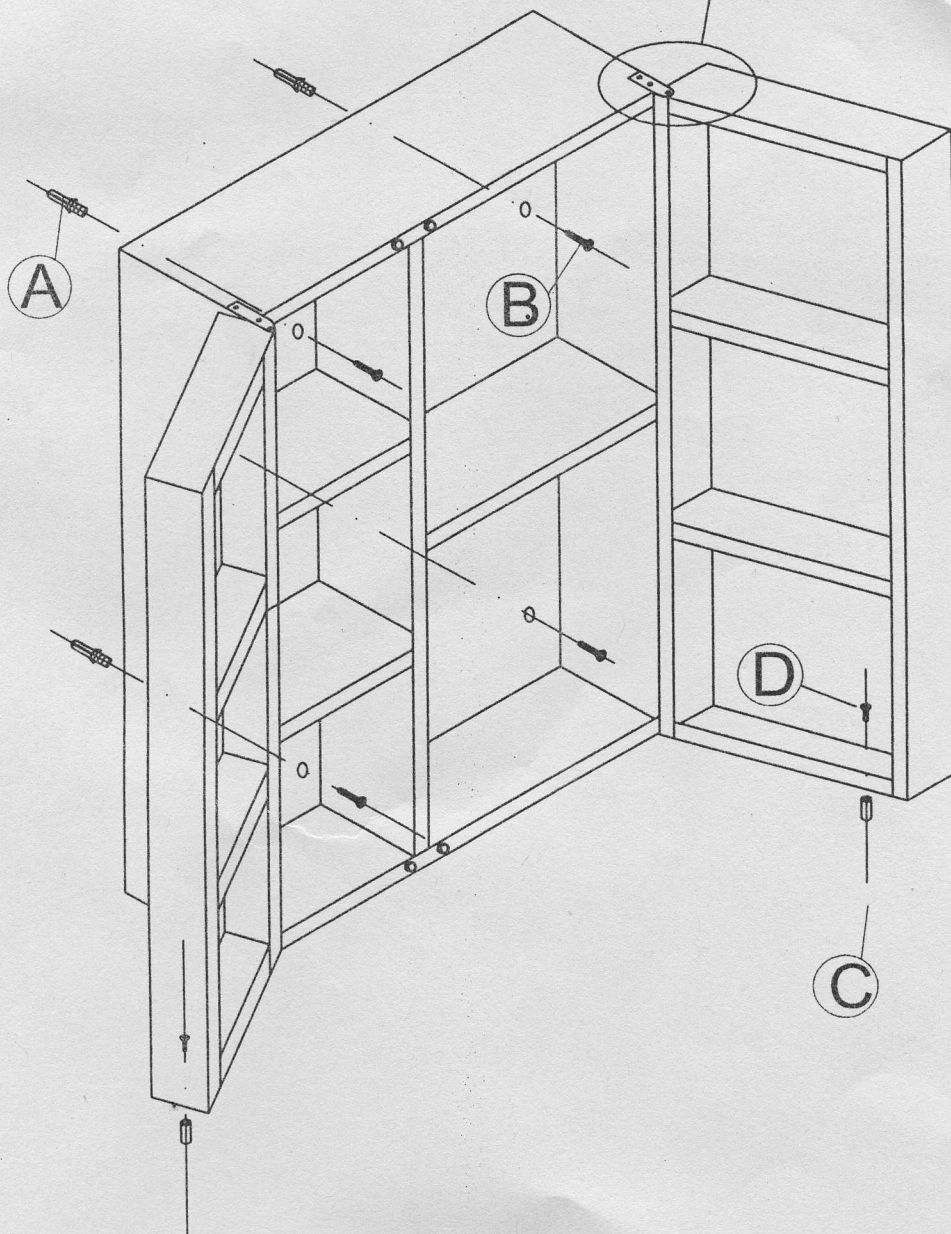

A

4pcs
30×Ø6

B

4pcs
30×Ø4

C

2 pcs
25×Ø7

D

2 pcs
M4×6

E

(TOOL) 1 pc

F

4 pcs
Ø9.2×0.5
MAGNET PAD
(SPARE)

plumbworld
Big brands, small prices.

Pdf Supplied By <http://www.plumbworld.co.uk/>