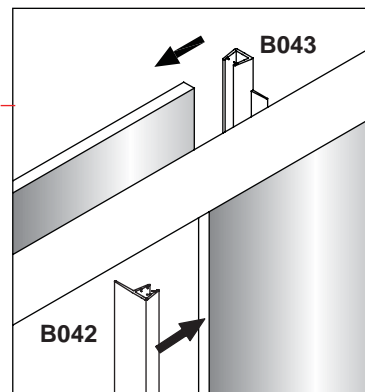

In the remainder of this manual the illustrations will only show the right hand installation of the slider door.

The parts marked "LH" or "RH" would be only suitable for the relative shower enclosure.

- The wall fixings supplied may not be suitable for your installation. You may need to source alternatives depending on the construction of the wall you are fixing to.
- Follow each step in turn.

Slider Door

B001 2x	B012 8x ST3.5x10mm	B013 8x	B002 2x	B038 1x LH	B039 1x RH
B009 2x ST3.5x16mm	B040 1x LH	B041 1x RH	B042 1x	B043 1x	B006 4x
B018 1x	B014 8x ST4x50mm	B016 8x	B015 2x	B026 1x 4mm	

①

Item	A (mm)
1100 Slider door	1060 ~ 1100
1200 Slider door	1160 ~ 1200
1400 Slider door	1360 ~ 1400

②

③

4

5

6

Once you have checked that the door opens and closes correctly fix the door to the wall channels.

Only if adjustment is required.

Problem	Resolution