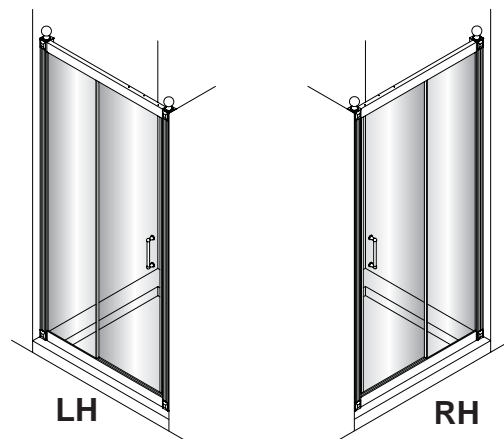

Burlington[®]
Yesterday's designs TODAY'S TECHNOLOGY

Slider 1100 - C6

Slider 1200 - C7

Slider 1400 - C8

Before Installation:

- Check the contents of the pack carefully before installation.
- The tray **MUST** be installed level and fully sealed to the tiles.
- Handle with care. Impacts can damage both the glass and the frame.
- Check for any hidden pipes or cables before drilling holes in the wall.
- The enclosure is reversible: " door can be either left or right opening. "

In the remainder of this manual the illustrations will only show the right hand installation of the slider door.

The parts marked "LH" or "RH" would be only suitable for the relative shower enclosure.

- The wall fixings supplied may not be suitable for your installation. You may need to source alternatives depending on the construction of the wall you are fixing to.
- Follow each step in turn.