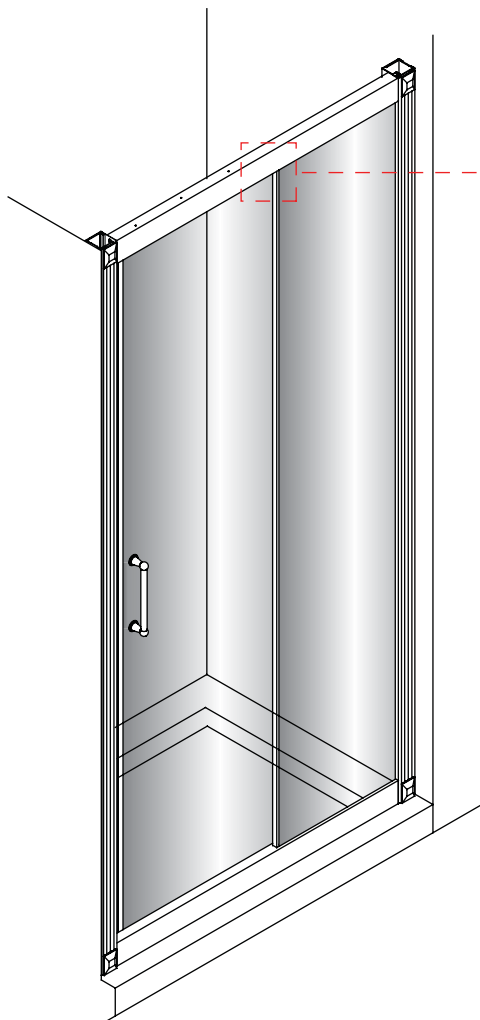

Burlington[®]
Yesterday's designs TODAY'S TECHNOLOGY

Slider 1100 - C6

Slider 1200 - C7

Slider 1400 - C8

Before Installation:

- Check the contents of the pack carefully before installation.
- The tray **MUST** be installed level and fully sealed to the tiles.
- Handle with care. Impacts can damage both the glass and the frame.
- Check for any hidden pipes or cables before drilling holes in the wall.
- The enclosure is reversible: " door can be either left or right opening. "

In the remainder of this manual the illustrations will only show the right hand installation of the slider door.

The parts marked "LH" or "RH" would be only suitable for the relative shower enclosure.

- The wall fixings supplied may not be suitable for your installation. You may need to source alternatives depending on the construction of the wall you are fixing to.
- Follow each step in turn.

Slider Door

B001 2x	B012 8x ST3.5x10mm	B013 8x	B002 2x	B038 1x LH	B039 1x RH
B009 2x ST3.5x16mm	B040 1x LH	B041 1x RH	B042 1x	B043 1x	B006 4x
B018 1x	B014 8x ST4x50mm	B016 8x	B015 2x	B026 1x 4mm	

①

Item	A (mm)
1100 Slider door	1060 ~ 1100
1200 Slider door	1160 ~ 1200
1400 Slider door	1360 ~ 1400

②

③

4

5

6

Once you have checked that the door opens and closes correctly fix the door to the wall channels.

Only if adjustment is required.

Problem	Resolution