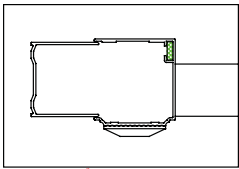

Item	A (mm)
1100 Slider door	1060 ~ 1100
1200 Slider door	1160 ~ 1200
1400 Slider door	1360 ~ 1400

②

③