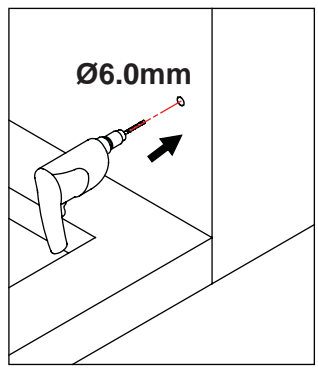

①

Item	A (mm)
1100 Slider door	1060 ~ 1100
1200 Slider door	1160 ~ 1200
1400 Slider door	1360 ~ 1400

②

③