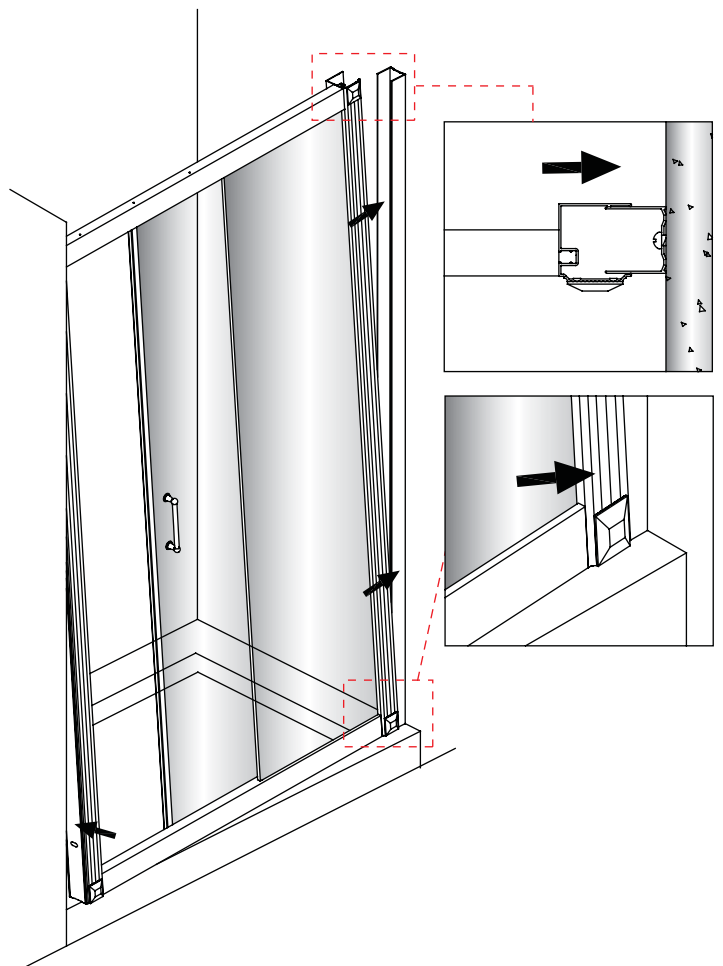

Burlington[®]
Yesterday's designs TODAY'S TECHNOLOGY

Slider 1100 - C6

Slider 1200 - C7

Slider 1400 - C8

Before Installation:

- Check the contents of the pack carefully before installation.
- The tray **MUST** be installed level and fully sealed to the tiles.
- Handle with care. Impacts can damage both the glass and the frame.
- Check for any hidden pipes or cables before drilling holes in the wall.
- The enclosure is reversible: " door can be either left or right opening. "

In the remainder of this manual the illustrations will only show the right hand installation of the slider door.

The parts marked "LH" or "RH" would be only suitable for the relative shower enclosure.

- The wall fixings supplied may not be suitable for your installation. You may need to source alternatives depending on the construction of the wall you are fixing to.
- Follow each step in turn.

Slider Door

B001 2x	B012 8x ST3.5x10mm	B013 8x	B002 2x	B038 1x LH	B039 1x RH
B009 2x ST3.5x16mm	B040 1x LH	B041 1x RH	B042 1x	B043 1x	B006 4x
B018 1x	B014 8x ST4x50mm	B016 8x	B015 2x	B026 1x 4mm	

①

Item	A (mm)
1100 Slider door	1060 ~ 1100
1200 Slider door	1160 ~ 1200
1400 Slider door	1360 ~ 1400

②

③

4

5

6

Once you have checked that the door opens and closes correctly fix the door to the wall channels.

Only if adjustment is required.

Problem	Resolution