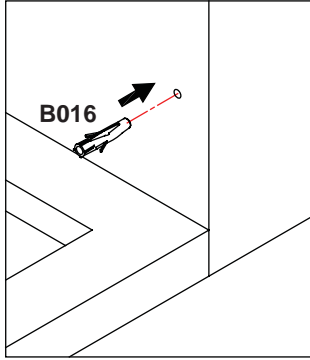

①

Item	A (mm)
1100 Slider door	1060 ~ 1100
1200 Slider door	1160 ~ 1200
1400 Slider door	1360 ~ 1400

②

③