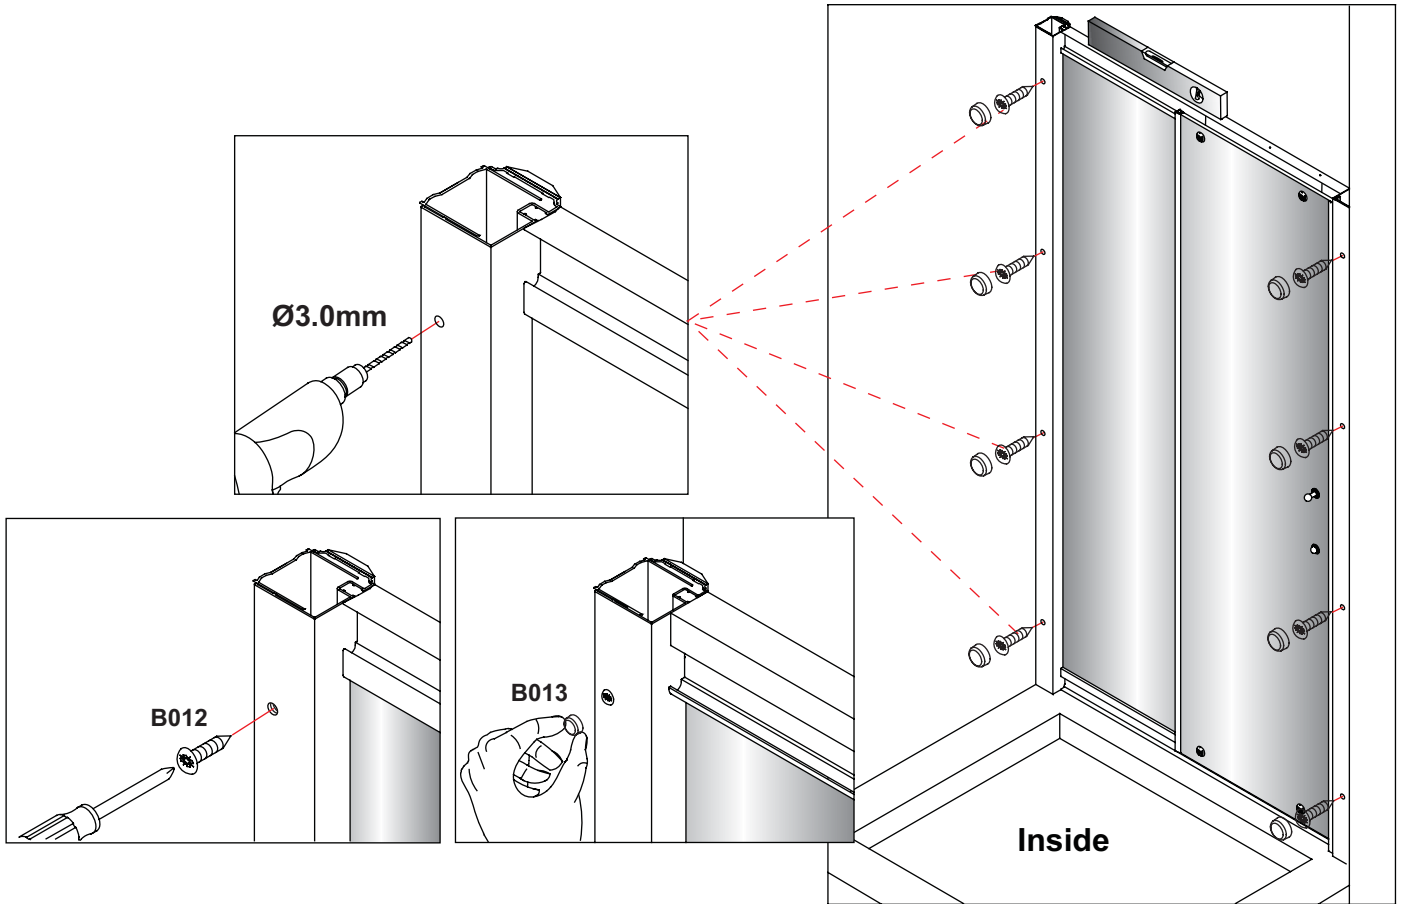

Burlington[®]
Yesterday's designs TODAY'S TECHNOLOGY

Slider 1100 - C6

Slider 1200 - C7

Slider 1400 - C8

Before Installation:

- Check the contents of the pack carefully before installation.
- The tray **MUST** be installed level and fully sealed to the tiles.
- Handle with care. Impacts can damage both the glass and the frame.
- Check for any hidden pipes or cables before drilling holes in the wall.
- The enclosure is reversible: " door can be either left or right opening. "

In the remainder of this manual the illustrations will only show the right hand installation of the slider door.

The parts marked "LH" or "RH" would be only suitable for the relative shower enclosure.

- The wall fixings supplied may not be suitable for your installation. You may need to source alternatives depending on the construction of the wall you are fixing to.
- Follow each step in turn.

②

③

4

5

6

Once you have checked that the door opens and closes correctly fix the door to the wall channels.

Only if adjustment is required.

Problem	Resolution