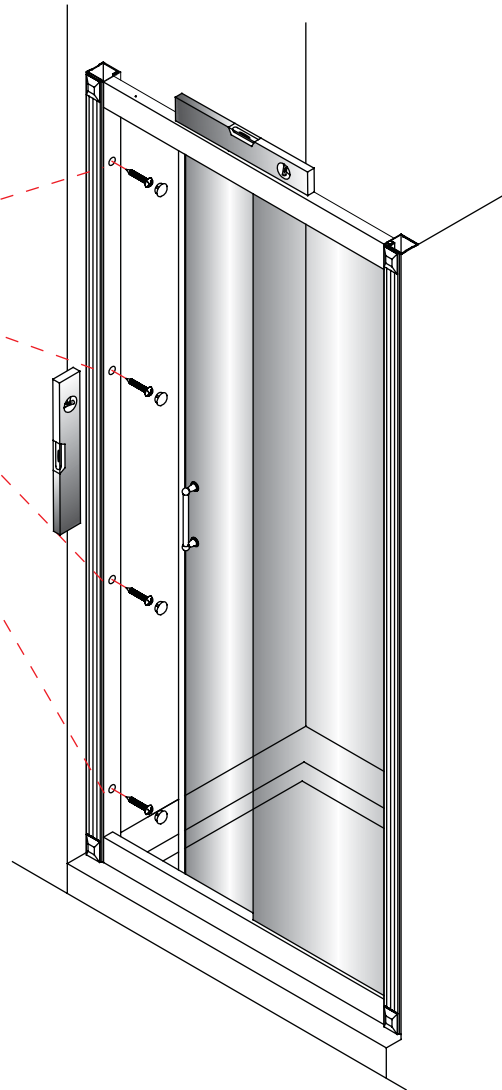

Burlington[®]
Yesterday's designs TODAY'S TECHNOLOGY

Slider 1100 - C6

Slider 1200 - C7

Slider 1400 - C8

Before Installation:

- Check the contents of the pack carefully before installation.
- The tray **MUST** be installed level and fully sealed to the tiles.
- Handle with care. Impacts can damage both the glass and the frame.
- Check for any hidden pipes or cables before drilling holes in the wall.
- The enclosure is reversible: " door can be either left or right opening. "

In the remainder of this manual the illustrations will only show the right hand installation of the slider door.

The parts marked "LH" or "RH" would be only suitable for the relative shower enclosure.

- The wall fixings supplied may not be suitable for your installation. You may need to source alternatives depending on the construction of the wall you are fixing to.
- Follow each step in turn.

Slider Door

B001 2x	B012 8x ST3.5x10mm	B013 8x	B002 2x	B038 1x LH	B039 1x RH
B009 2x ST3.5x16mm	B040 1x LH	B041 1x RH	B042 1x	B043 1x	B006 4x
B018 1x	B014 8x ST4x50mm	B016 8x	B015 2x	B026 1x 4mm	

①

Item	A (mm)
1100 Slider door	1060 ~ 1100
1200 Slider door	1160 ~ 1200
1400 Slider door	1360 ~ 1400

②

③

4

5

6

Once you have checked that the door opens and closes correctly fix the door to the wall channels.

Only if adjustment is required.

Problem	Resolution