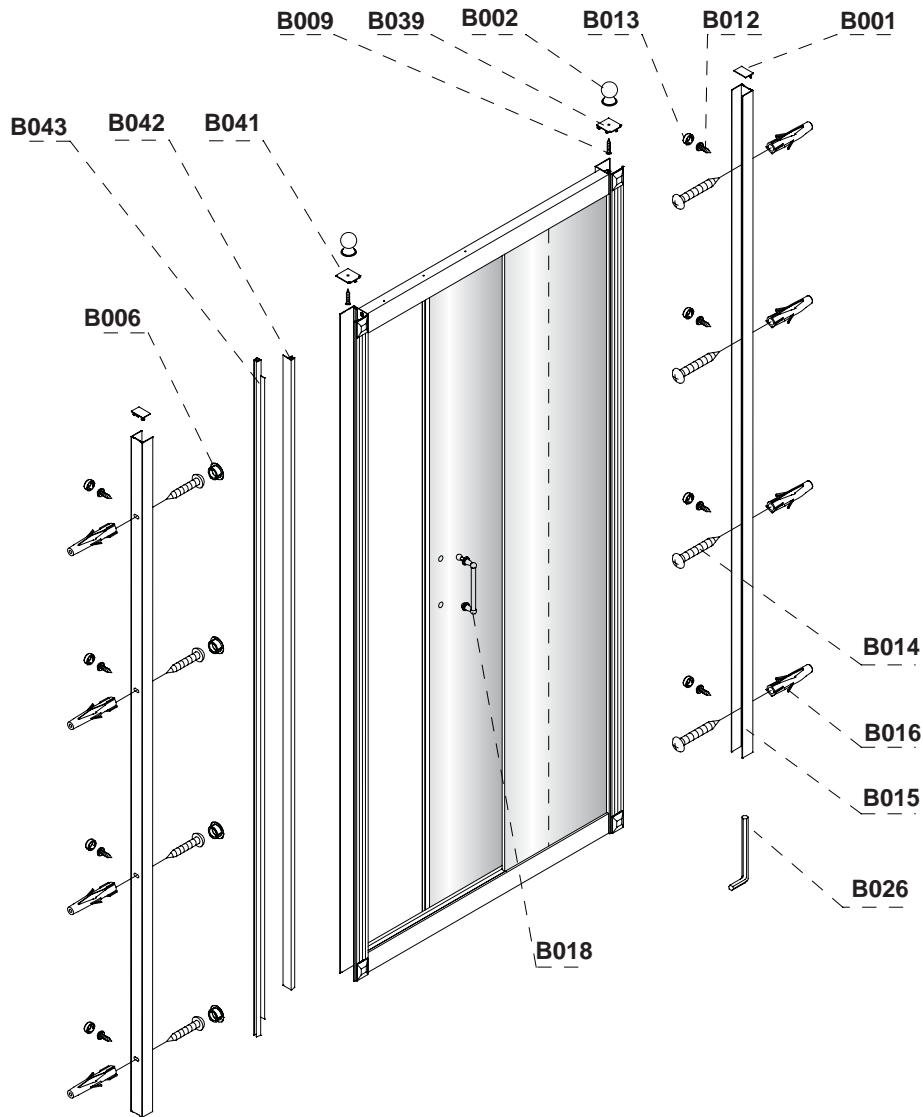

Burlington[®]
Yesterday's designs TODAY'S TECHNOLOGY

Slider 1100 - C6

Slider 1200 - C7

Slider 1400 - C8

Before Installation:

- Check the contents of the pack carefully before installation.
- The tray **MUST** be installed level and fully sealed to the tiles.
- Handle with care. Impacts can damage both the glass and the frame.
- Check for any hidden pipes or cables before drilling holes in the wall.
- The enclosure is reversible: " door can be either left or right opening. "

In the remainder of this manual the illustrations will only show the right hand installation of the slider door.

The parts marked "LH" or "RH" would be only suitable for the relative shower enclosure.

- The wall fixings supplied may not be suitable for your installation. You may need to source alternatives depending on the construction of the wall you are fixing to.
- Follow each step in turn.

Slider Door

B001 2x	B012 8x ST3.5x10mm	B013 8x	B002 2x	B038 1x LH	B039 1x RH
B009 2x ST3.5x16mm	B040 1x LH	B041 1x RH	B042 1x	B043 1x	B006 4x
B018 1x	B014 8x ST4x50mm	B016 8x	B015 2x	B026 1x 4mm	

①

Item	A (mm)
1100 Slider door	1060 ~ 1100
1200 Slider door	1160 ~ 1200
1400 Slider door	1360 ~ 1400