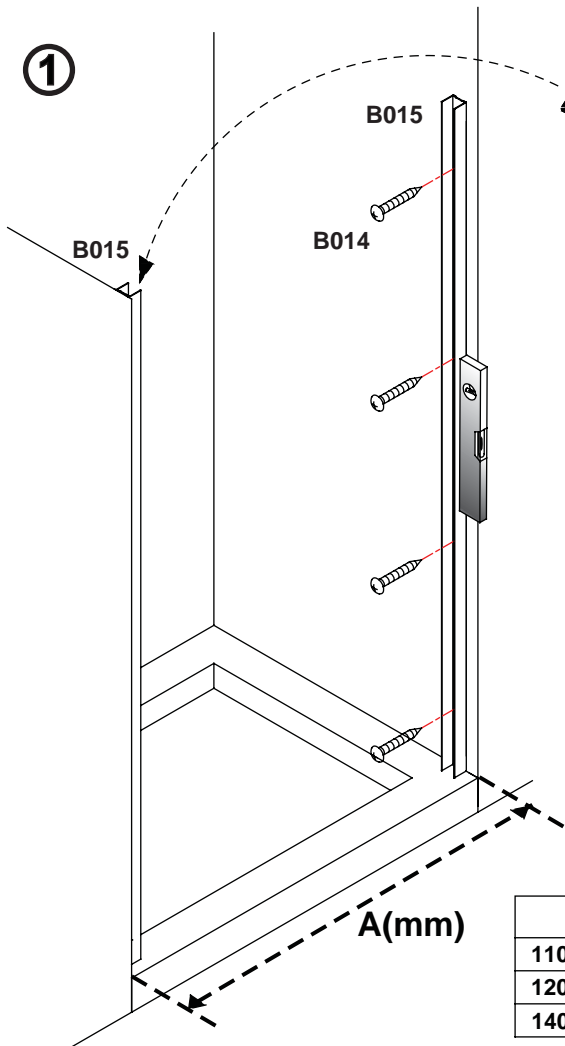

Burlington[®]
Yesterday's designs TODAY'S TECHNOLOGY

Slider 1100 - C6

Slider 1200 - C7

Slider 1400 - C8

Before Installation:

- Check the contents of the pack carefully before installation.
- The tray **MUST** be installed level and fully sealed to the tiles.
- Handle with care. Impacts can damage both the glass and the frame.
- Check for any hidden pipes or cables before drilling holes in the wall.
- The enclosure is reversible: " door can be either left or right opening. "

In the remainder of this manual the illustrations will only show the right hand installation of the slider door.

The parts marked "LH" or "RH" would be only suitable for the relative shower enclosure.

- The wall fixings supplied may not be suitable for your installation. You may need to source alternatives depending on the construction of the wall you are fixing to.
- Follow each step in turn.

Slider Door

B001 2x	B012 8x ST3.5x10mm	B013 8x	B002 2x	B038 1x LH	B039 1x RH
B009 2x ST3.5x16mm	B040 1x LH	B041 1x RH	B042 1x	B043 1x	B006 4x
B018 1x	B014 8x ST4x50mm	B016 8x	B015 2x	B026 1x 4mm	

①

Item	A (mm)
1100 Slider door	1060 ~ 1100
1200 Slider door	1160 ~ 1200
1400 Slider door	1360 ~ 1400