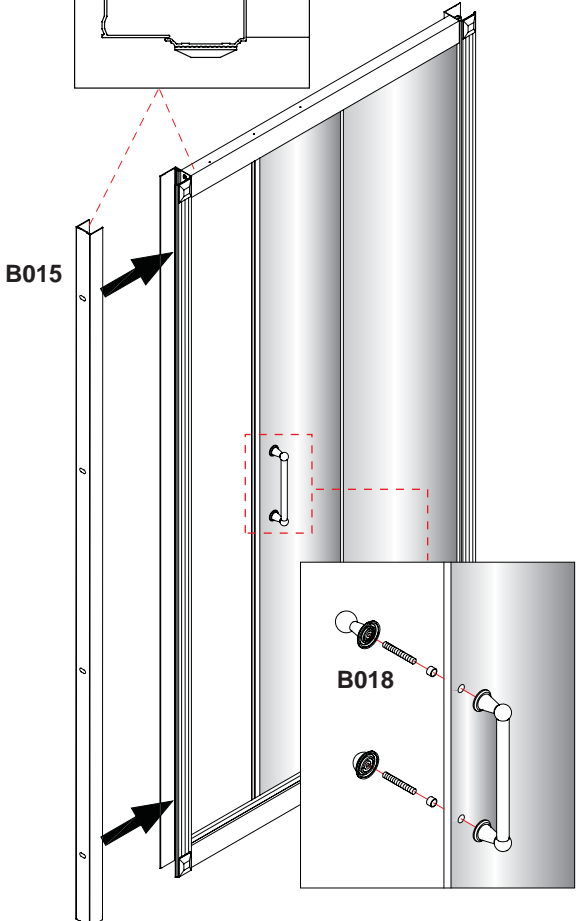

Burlington[®]
Yesterday's designs TODAY'S TECHNOLOGY

Slider 1100 - C6

Slider 1200 - C7

Slider 1400 - C8

Before Installation:

- Check the contents of the pack carefully before installation.
- The tray **MUST** be installed level and fully sealed to the tiles.
- Handle with care. Impacts can damage both the glass and the frame.
- Check for any hidden pipes or cables before drilling holes in the wall.
- The enclosure is reversible: " door can be either left or right opening. "

In the remainder of this manual the illustrations will only show the right hand installation of the slider door.

The parts marked "LH" or "RH" would be only suitable for the relative shower enclosure.

- The wall fixings supplied may not be suitable for your installation. You may need to source alternatives depending on the construction of the wall you are fixing to.
- Follow each step in turn.

Slider Door

B001 2x	B012 8x ST3.5x10mm	B013 8x	B002 2x	B038 1x LH	B039 1x RH
B009 2x ST3.5x16mm	B040 1x LH	B041 1x RH	B042 1x	B043 1x	B006 4x
B018 1x	B014 8x ST4x50mm	B016 8x	B015 2x	B026 1x 4mm	

①

Item	A (mm)
1100 Slider door	1060 ~ 1100
1200 Slider door	1160 ~ 1200
1400 Slider door	1360 ~ 1400

②

③

4

5

6

Once you have checked that the door opens and closes correctly fix the door to the wall channels.

Only if adjustment is required.

Problem	Resolution