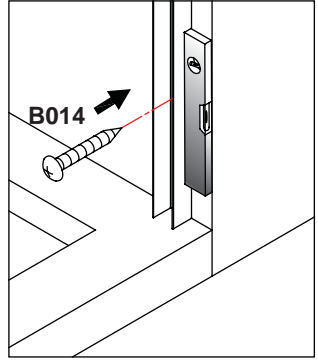

①

Item	A (mm)
1100 Slider door	1060 ~ 1100
1200 Slider door	1160 ~ 1200
1400 Slider door	1360 ~ 1400

②

③