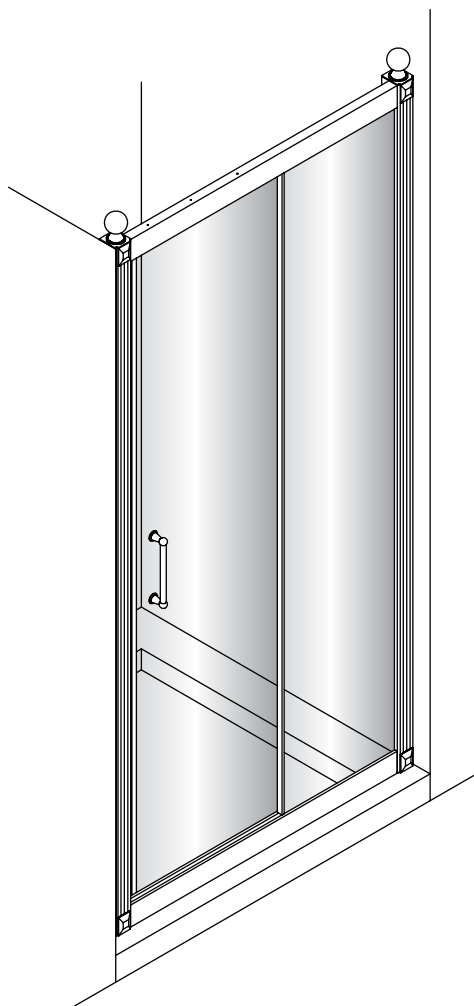

Care and Cleaning:

- Do not use solvents or abrasive material or chemicals to clean the enclosure.
- Only clean using soapy water and a soft cloth, rinse thoroughly afterwards.