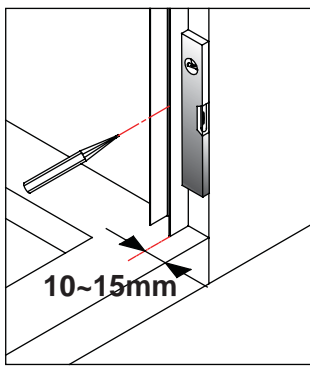

①

Item	A (mm)
1100 Slider door	1060 ~ 1100
1200 Slider door	1160 ~ 1200
1400 Slider door	1360 ~ 1400

②

③