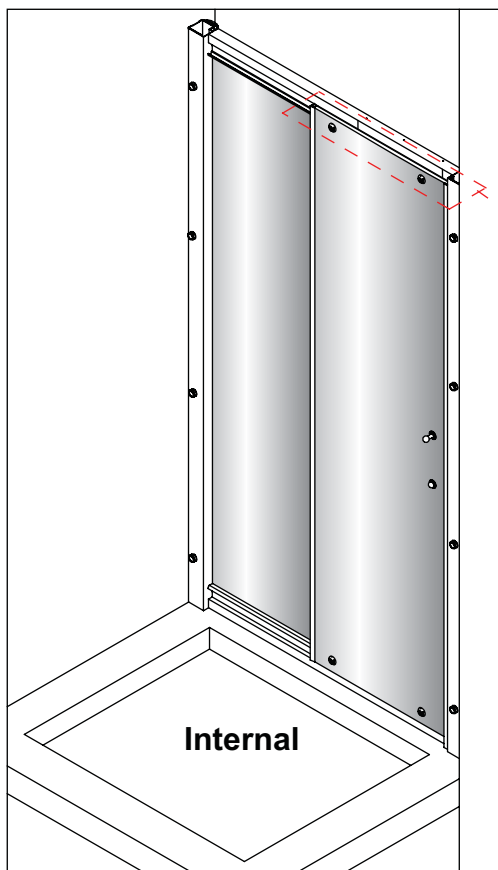

In the remainder of this manual the illustrations will only show the right hand installation of the slider door.

The parts marked "LH" or "RH" would be only suitable for the relative shower enclosure.

- The wall fixings supplied may not be suitable for your installation. You may need to source alternatives depending on the construction of the wall you are fixing to.
- Follow each step in turn.

Slider Door

B001 2x	B012 8x ST3.5x10mm	B013 8x	B002 2x	B038 1x LH	B039 1x RH
B009 2x ST3.5x16mm	B040 1x LH	B041 1x RH	B042 1x	B043 1x	B006 4x
B018 1x	B014 8x ST4x50mm	B016 8x	B015 2x	B026 1x 4mm	

①

Item	A (mm)
1100 Slider door	1060 ~ 1100
1200 Slider door	1160 ~ 1200
1400 Slider door	1360 ~ 1400

②

③

4

5

6

Once you have checked that the door opens and closes correctly fix the door to the wall channels.

Only if adjustment is required.

Problem	Resolution