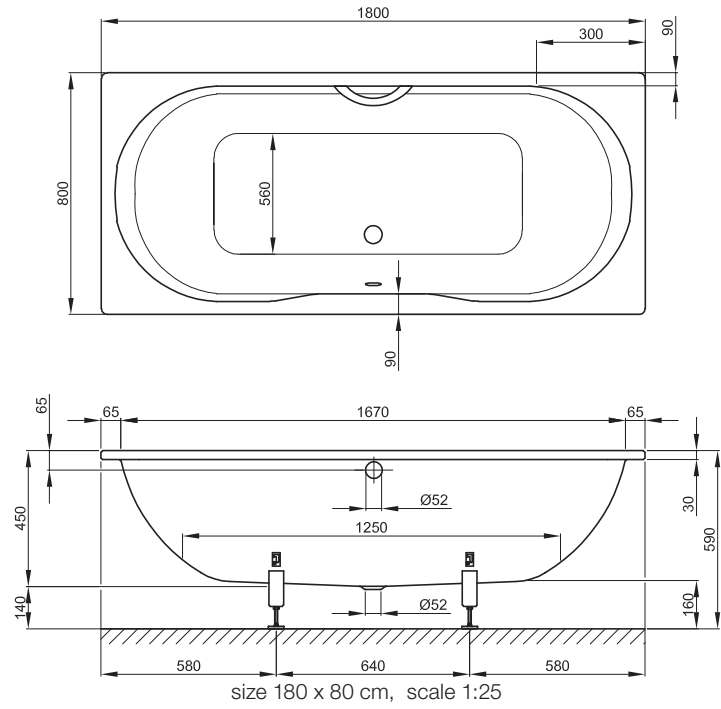

**BETTESIGN**

dimension

180 x 80 x 45 cm

order no.

3830

Volume

171 litre

**plumbworld**  
**Big brands, small prices.**