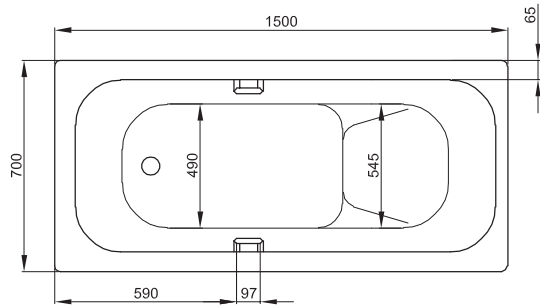

BETTESEAT

size 150 x 70 cm, scale 1:25

The upper edge of the grips exceeds the bath by 65 mm.

dimension

150 x 70 x 42 cm

order no.

3070

Volume