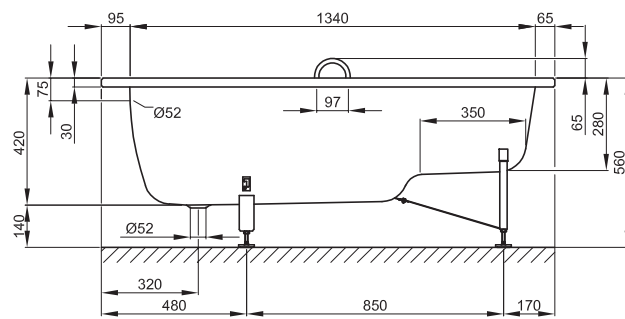

BETTESEAT

size 150 x 70 cm, scale 1:25

The upper edge of the grips exceeds the bath by 65 mm.

dimension

150 x 70 x 42 cm

order no.

3070

Volume