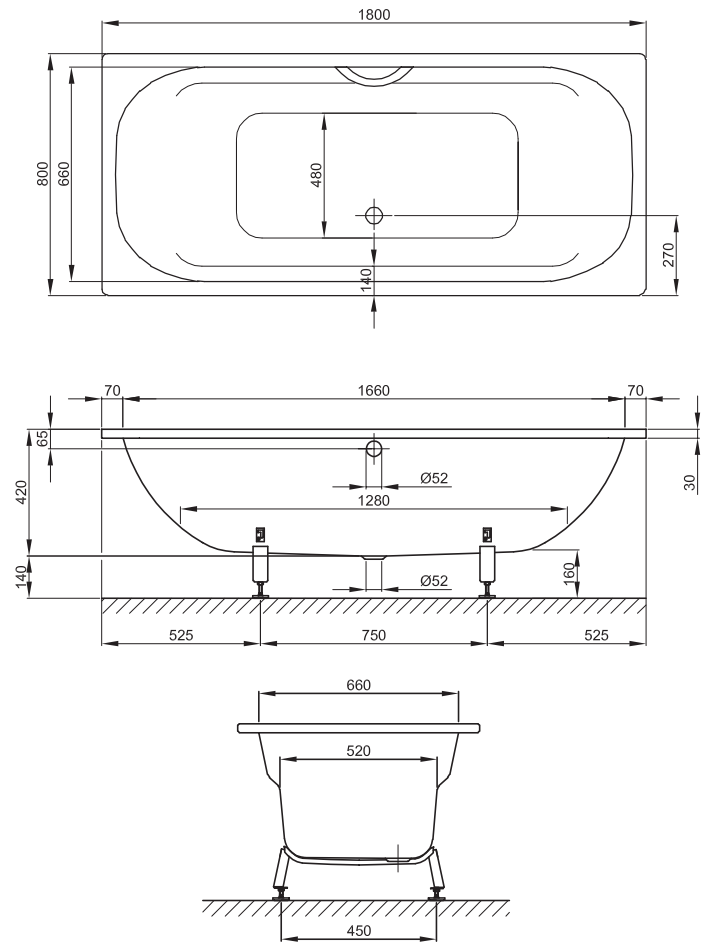

BETTEDUO

size 180 x 80 cm, article no. 3820, scale 1:25

dimension	order no.	Volume
180 x 80 x 42 cm	3820	143 litre

plumbworld
Big brands, small prices.

Pdf Supplied By <http://www.plumbworld.co.uk/>