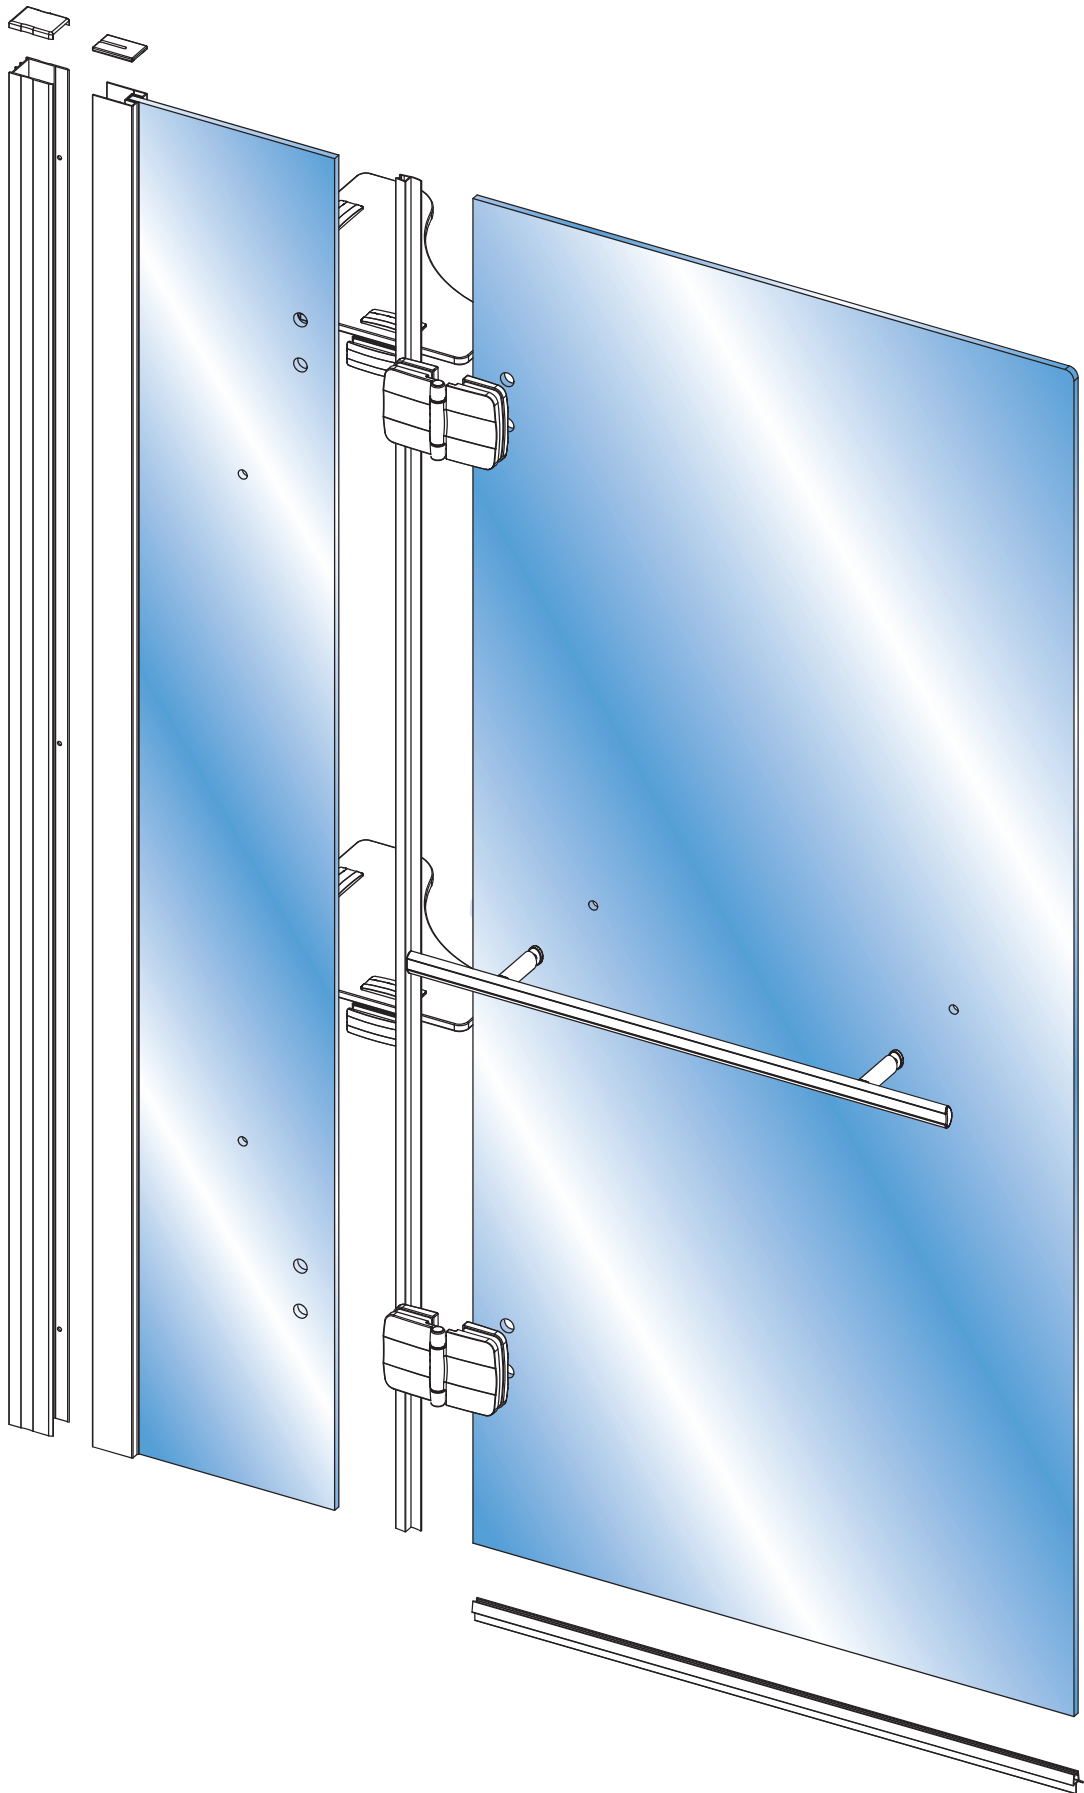

Bath Screen & Fixed Panel

Step-by-Step Installation Guide

Bath Screen Components

BEFORE YOU START!

Ensure that there is room for the product to fit
Check the stated size adjustment ranges on
the label

Inspect the product for any damage

Consult the installation instructions

The bath screen must be fitted to a
non-porous surface

0870 241 6131

LINES OPEN: 8.30am - 5.00pm MONDAY - FRIDAY
STANDARD NATIONAL CALL CHARGE RATE
FROM BT LANDLINES