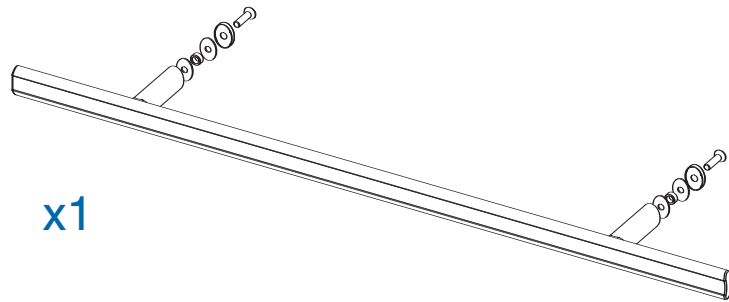

Bath Screen & Fixed Panel

Step-by-Step Installation Guide

Bath Screen Components

BEFORE YOU START!

Ensure that there is room for the product to fit
Check the stated size adjustment ranges on
the label

Inspect the product for any damage

Consult the installation instructions

The bath screen must be fitted to a
non-porous surface

0870 241 6131

LINES OPEN: 8.30am - 5.00pm MONDAY - FRIDAY
STANDARD NATIONAL CALL CHARGE RATE
FROM BT LANDLINES