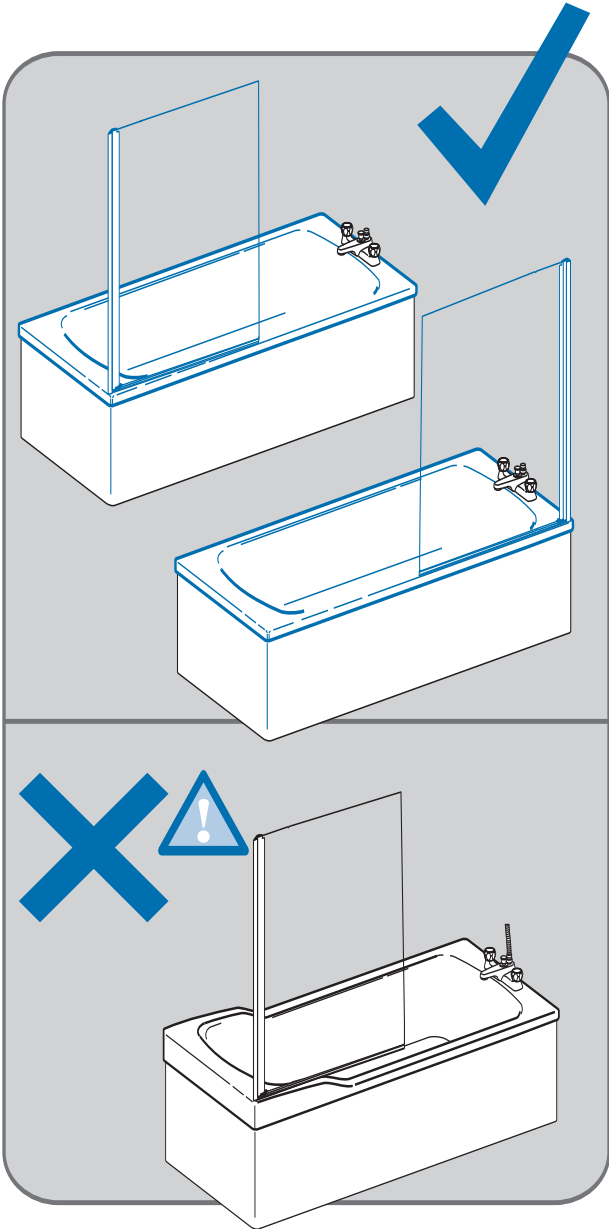

Bath Screen & Fixed Panel

Step-by-Step Installation Guide

Bath Screen Components

BEFORE YOU START!

Ensure that there is room for the product to fit
Check the stated size adjustment ranges on
the label

Inspect the product for any damage

Consult the installation instructions

The bath screen must be fitted to a
non-porous surface

0870 241 6131

LINES OPEN: 8.30am - 5.00pm MONDAY - FRIDAY
STANDARD NATIONAL CALL CHARGE RATE
FROM BT LANDLINES