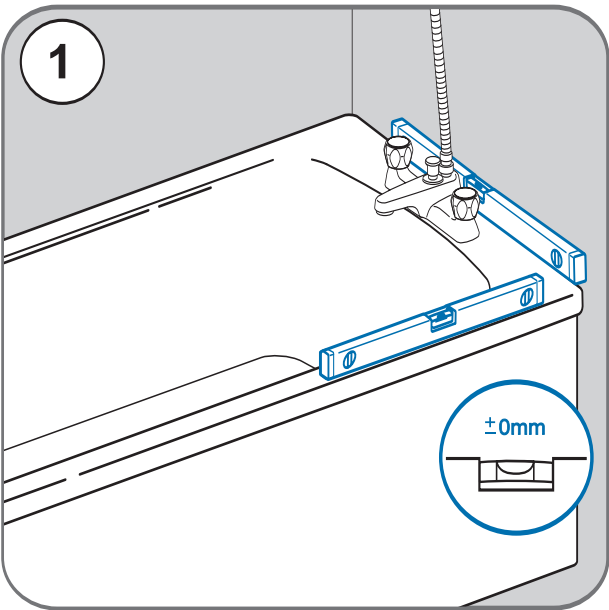

Bath Screen & Fixed Panel

Step-by-Step Installation Guide

Bath Screen Components

BEFORE YOU START!

Ensure that there is room for the product to fit
Check the stated size adjustment ranges on
the label

Inspect the product for any damage

Consult the installation instructions

The bath screen must be fitted to a
non-porous surface

0870 241 6131

LINES OPEN: 8.30am - 5.00pm MONDAY - FRIDAY
STANDARD NATIONAL CALL CHARGE RATE
FROM BT LANDLINES