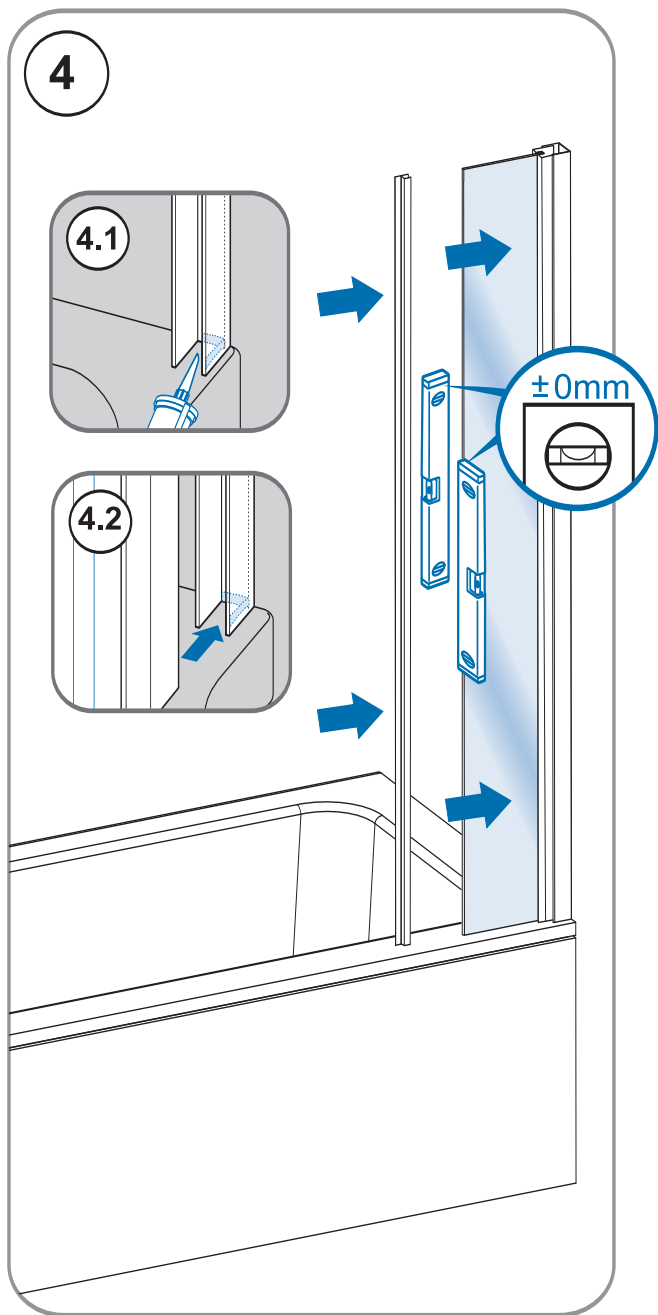

Bath Screen & Fixed Panel

Step-by-Step Installation Guide

Bath Screen Components

BEFORE YOU START!

Ensure that there is room for the product to fit
Check the stated size adjustment ranges on
the label

Inspect the product for any damage

Consult the installation instructions

The bath screen must be fitted to a
non-porous surface

0870 241 6131

LINES OPEN: 8.30am - 5.00pm MONDAY - FRIDAY
STANDARD NATIONAL CALL CHARGE RATE
FROM BT LANDLINES

FOR ADJUSTMENT ONLY

11