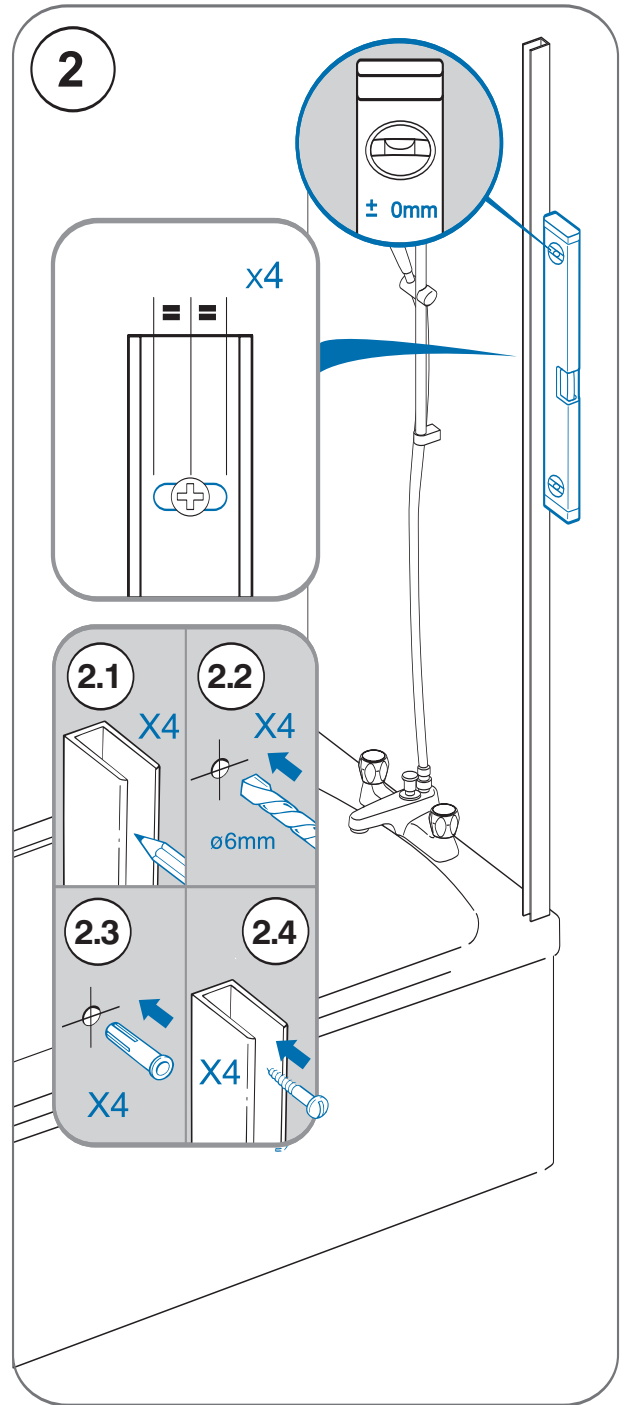

Bath Screen & Fixed Panel

Step-by-Step Installation Guide

Bath Screen Components

BEFORE YOU START!

Ensure that there is room for the product to fit
Check the stated size adjustment ranges on
the label

Inspect the product for any damage

Consult the installation instructions

The bath screen must be fitted to a
non-porous surface

0870 241 6131

LINES OPEN: 8.30am - 5.00pm MONDAY - FRIDAY
STANDARD NATIONAL CALL CHARGE RATE
FROM BT LANDLINES

FOR ADJUSTMENT ONLY

11