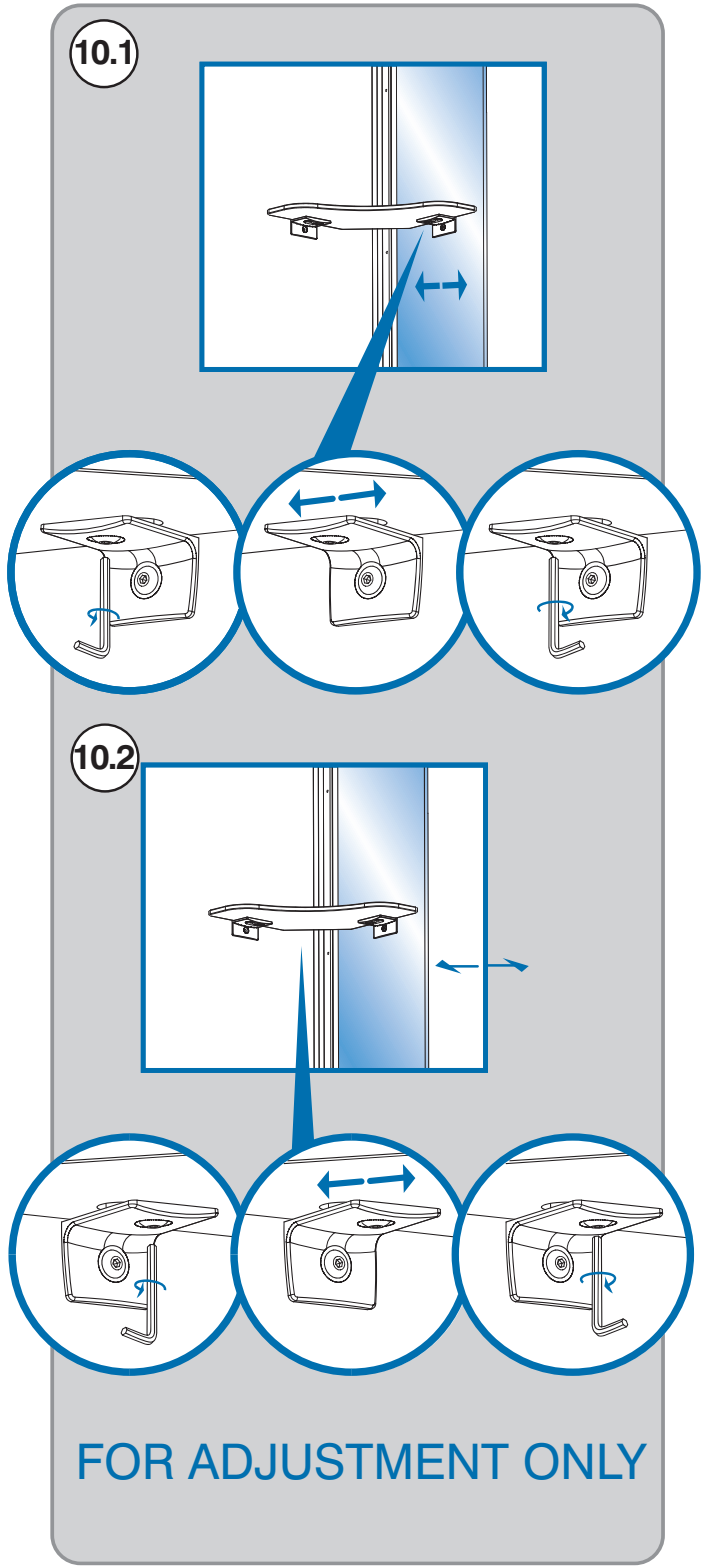

Bath Screen & Fixed Panel

Step-by-Step Installation Guide

Bath Screen Components

BEFORE YOU START!

Ensure that there is room for the product to fit
Check the stated size adjustment ranges on
the label

Inspect the product for any damage

Consult the installation instructions

The bath screen must be fitted to a
non-porous surface

0870 241 6131

LINES OPEN: 8.30am - 5.00pm MONDAY - FRIDAY
STANDARD NATIONAL CALL CHARGE RATE
FROM BT LANDLINES

FOR ADJUSTMENT ONLY

11