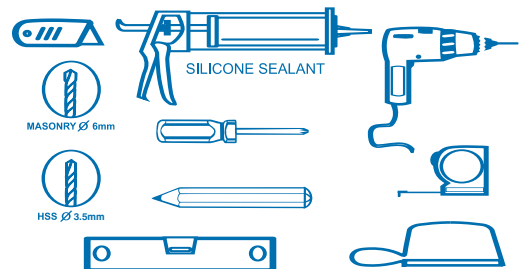

Bath Screen & Fixed Panel

Step-by-Step Installation Guide

Bath Screen Components

BEFORE YOU START!

Ensure that there is room for the product to fit
Check the stated size adjustment ranges on
the label

Inspect the product for any damage

Consult the installation instructions

The bath screen must be fitted to a
non-porous surface

0870 241 6131

LINES OPEN: 8.30am - 5.00pm MONDAY - FRIDAY
STANDARD NATIONAL CALL CHARGE RATE
FROM BT LANDLINES