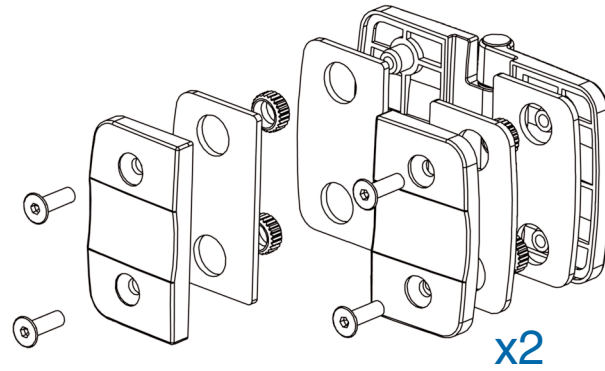

Bath Screen & Fixed Panel

Step-by-Step Installation Guide

Bath Screen Components

BEFORE YOU START!

Ensure that there is room for the product to fit
Check the stated size adjustment ranges on
the label

Inspect the product for any damage

Consult the installation instructions

The bath screen must be fitted to a
non-porous surface

0870 241 6131

LINES OPEN: 8.30am - 5.00pm MONDAY - FRIDAY
STANDARD NATIONAL CALL CHARGE RATE
FROM BT LANDLINES