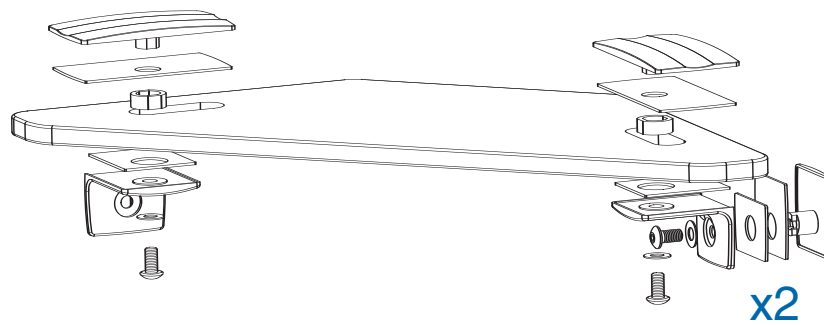

Bath Screen & Fixed Panel

Step-by-Step Installation Guide

Bath Screen Components

BEFORE YOU START!

Ensure that there is room for the product to fit
Check the stated size adjustment ranges on
the label

Inspect the product for any damage

Consult the installation instructions

The bath screen must be fitted to a
non-porous surface

0870 241 6131

LINES OPEN: 8.30am - 5.00pm MONDAY - FRIDAY
STANDARD NATIONAL CALL CHARGE RATE
FROM BT LANDLINES