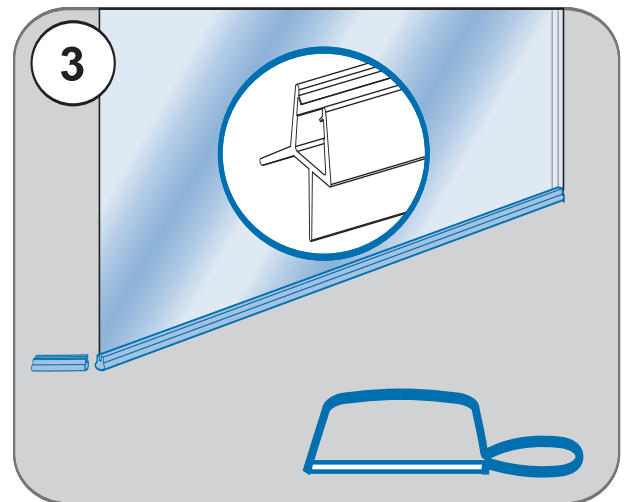

Bath Screen & Fixed Panel

Step-by-Step Installation Guide

Bath Screen Components

BEFORE YOU START!

Ensure that there is room for the product to fit
Check the stated size adjustment ranges on
the label

Inspect the product for any damage

Consult the installation instructions

The bath screen must be fitted to a
non-porous surface

0870 241 6131

LINES OPEN: 8.30am - 5.00pm MONDAY - FRIDAY
STANDARD NATIONAL CALL CHARGE RATE
FROM BT LANDLINES