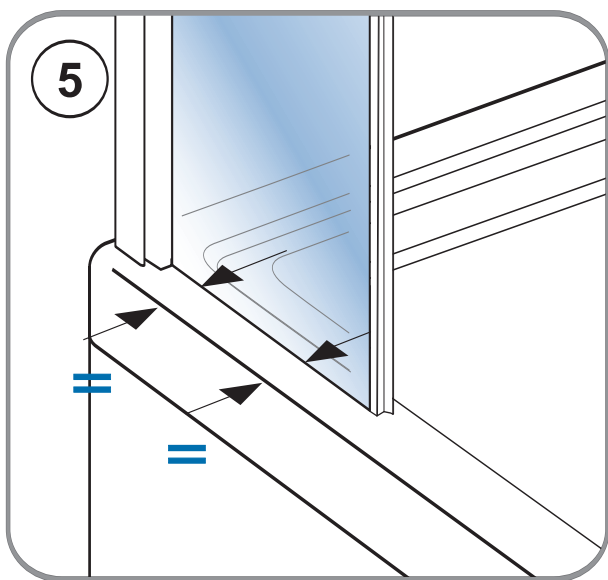

Bath Screen & Fixed Panel

Step-by-Step Installation Guide

Bath Screen Components

BEFORE YOU START!

Ensure that there is room for the product to fit
Check the stated size adjustment ranges on
the label

Inspect the product for any damage

Consult the installation instructions

The bath screen must be fitted to a
non-porous surface

0870 241 6131

LINES OPEN: 8.30am - 5.00pm MONDAY - FRIDAY
STANDARD NATIONAL CALL CHARGE RATE
FROM BT LANDLINES