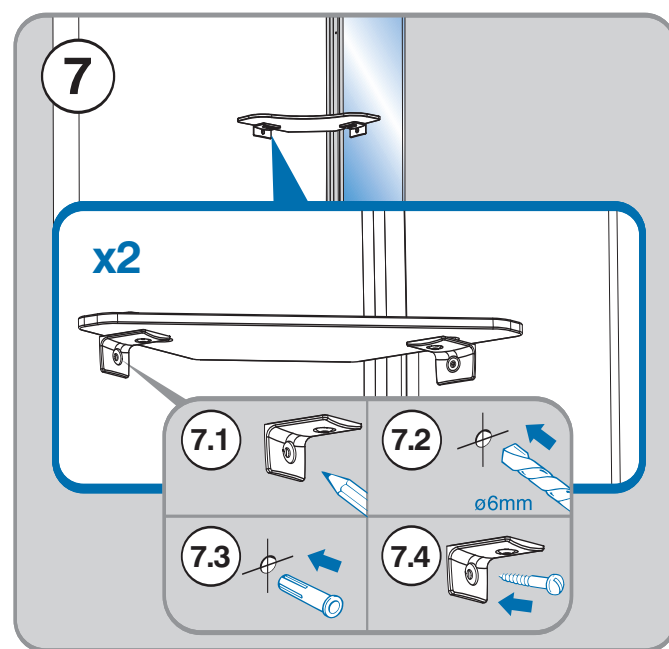

Bath Screen & Fixed Panel

Step-by-Step Installation Guide

Bath Screen Components

BEFORE YOU START!

Ensure that there is room for the product to fit
Check the stated size adjustment ranges on
the label

Inspect the product for any damage

Consult the installation instructions

The bath screen must be fitted to a
non-porous surface

0870 241 6131

LINES OPEN: 8.30am - 5.00pm MONDAY - FRIDAY
STANDARD NATIONAL CALL CHARGE RATE
FROM BT LANDLINES

FOR ADJUSTMENT ONLY

11