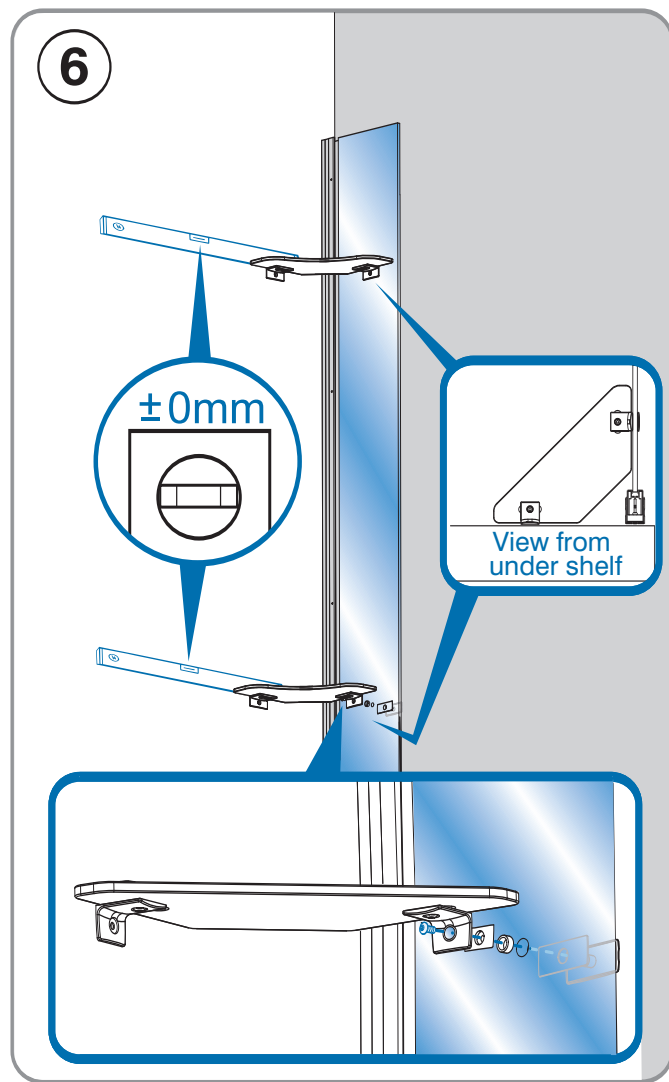

Bath Screen & Fixed Panel

Step-by-Step Installation Guide

Bath Screen Components

BEFORE YOU START!

Ensure that there is room for the product to fit
Check the stated size adjustment ranges on
the label

Inspect the product for any damage

Consult the installation instructions

The bath screen must be fitted to a
non-porous surface

0870 241 6131

LINES OPEN: 8.30am - 5.00pm MONDAY - FRIDAY
STANDARD NATIONAL CALL CHARGE RATE
FROM BT LANDLINES

FOR ADJUSTMENT ONLY

11