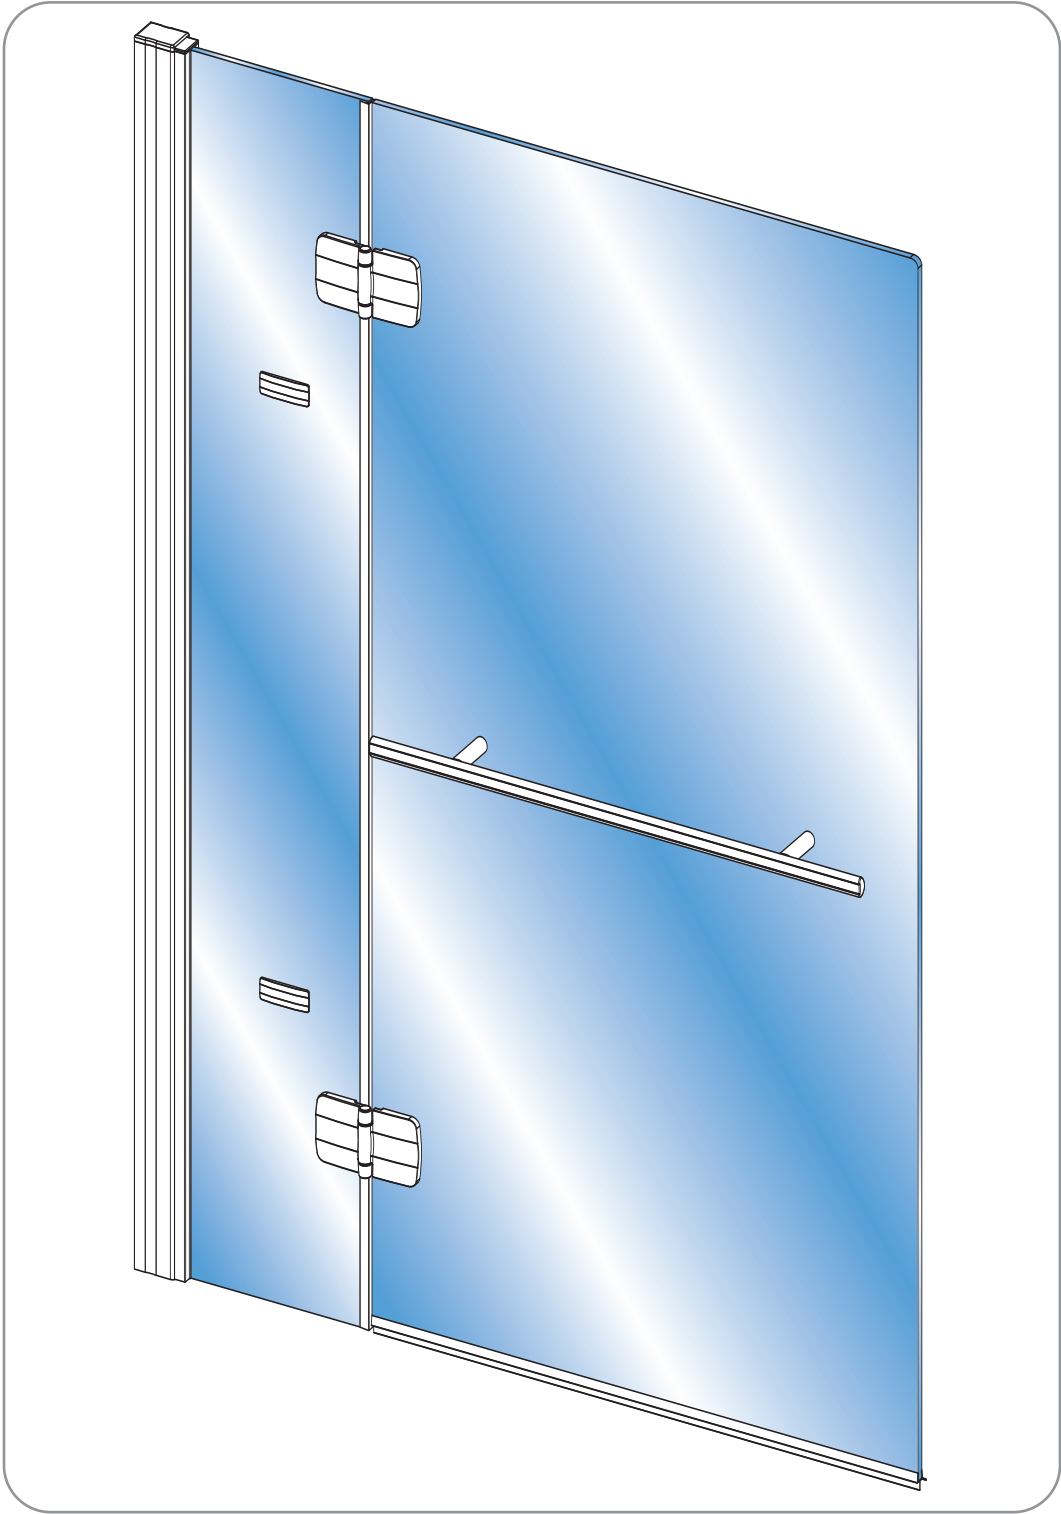

Bath Screen & Fixed Panel

Step-by-Step Installation Guide

Bath Screen Components

BEFORE YOU START!

Ensure that there is room for the product to fit
Check the stated size adjustment ranges on
the label

Inspect the product for any damage

Consult the installation instructions

The bath screen must be fitted to a
non-porous surface

0870 241 6131

LINES OPEN: 8.30am - 5.00pm MONDAY - FRIDAY
STANDARD NATIONAL CALL CHARGE RATE
FROM BT LANDLINES