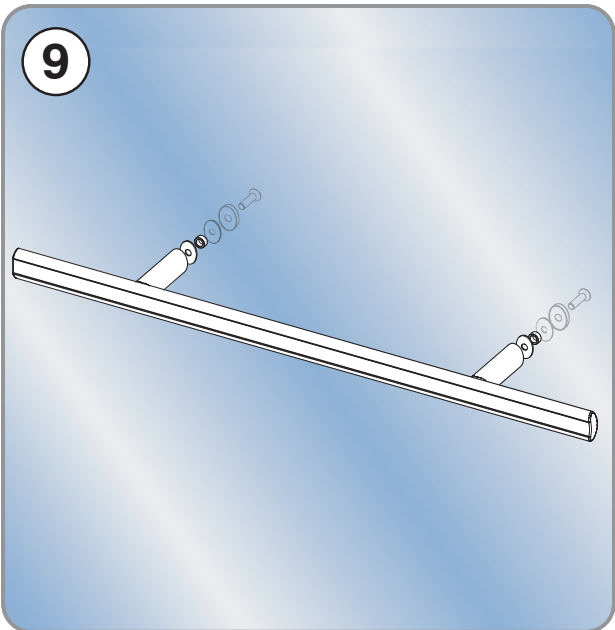

Bath Screen & Fixed Panel

Step-by-Step Installation Guide

Bath Screen Components

BEFORE YOU START!

Ensure that there is room for the product to fit
Check the stated size adjustment ranges on
the label

Inspect the product for any damage

Consult the installation instructions

The bath screen must be fitted to a
non-porous surface

0870 241 6131

LINES OPEN: 8.30am - 5.00pm MONDAY - FRIDAY
STANDARD NATIONAL CALL CHARGE RATE
FROM BT LANDLINES