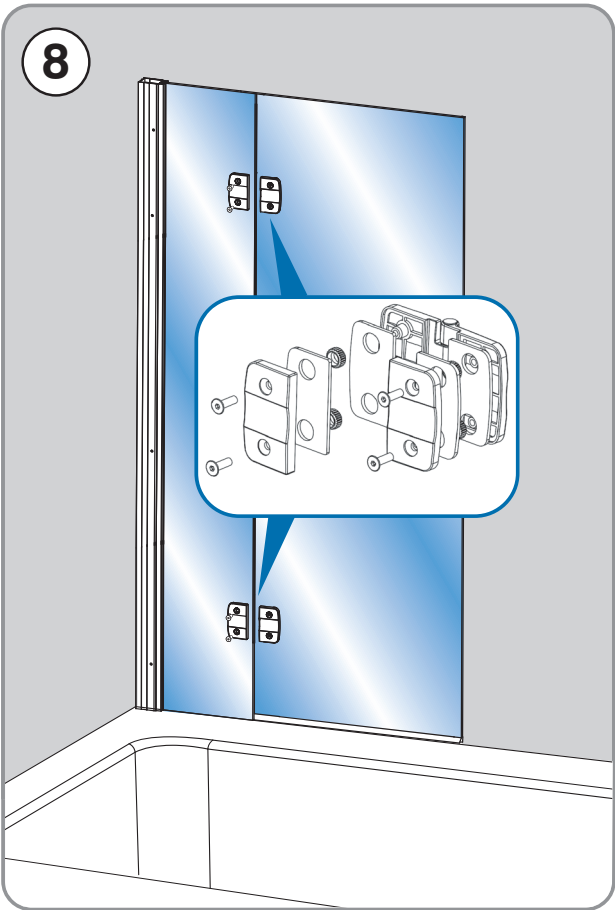

Bath Screen & Fixed Panel

Step-by-Step Installation Guide

Bath Screen Components

BEFORE YOU START!

Ensure that there is room for the product to fit
Check the stated size adjustment ranges on
the label

Inspect the product for any damage

Consult the installation instructions

The bath screen must be fitted to a
non-porous surface

0870 241 6131

LINES OPEN: 8.30am - 5.00pm MONDAY - FRIDAY
STANDARD NATIONAL CALL CHARGE RATE
FROM BT LANDLINES

FOR ADJUSTMENT ONLY

11